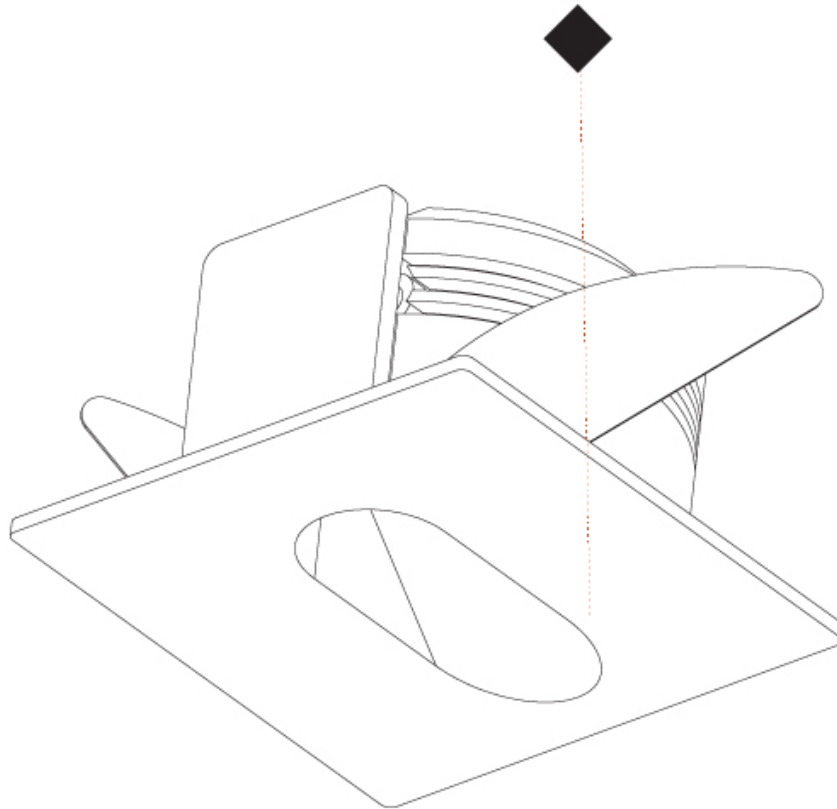

### PHYSICAL

Shape: Square  
 Length (mm): 53  
 Length (in): 2 1/4  
 Height (mm): 53  
 Depth (mm): 35  
 Height (in): 2 1/4  
 Depth (in): 1 3/8  
 Min. Recessing Depth (mm): 40  
 Min. Recessing Depth (in): 1 9/16  
 Light Distribution: Asymmetric  
 Weight (kg): 0.11  
 Weight (lbs): 0.25  
 Fixture Finish: SSR / BKV / CWI / CRY / HAB / UFT / ITA / RUA / FTG / MYG / LOD / PUS / FRO / FUP / KIA / POP / BLS / SPG / MEY / GOH / GUM / CHC / COM / ABZ / JAG / OBR / MOS / ROR  
 Fixture Material: Aluminum

## DELIGHT LOLLIPOP SQUARE WIDE RECESSED

A35695-

PROJECT

TYPE

SPECIFIER

QUANTITY

DATE