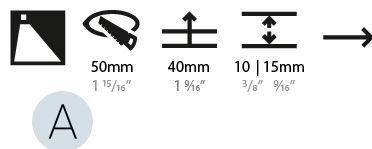

1. To build a product code in our configurator select the specify button on the base model # product page
2. To build a manual product code on this datasheet choose from the options listed below in blue font and add the suffix to the base model #

GENERAL

Series: Delight
Subseries: Delight Lollipop Square Wide
Brand: Prolicht
Division: Architectural
Mounting Type: Recessed
Mounting Location: Wall
Subcategory: Step Light

PHYSICAL

Shape: Square
Length (mm): 53
Length (in): 2 1/4
Height (mm): 53
Depth (mm): 35
Height (in): 2 1/4
Depth (in): 1 3/8
Min. Recessing Depth (mm): 40
Min. Recessing Depth (in): 1 9/16
Light Distribution: Asymmetric
Weight (kg): 0.11
Weight (lbs): 0.25
Fixture Finish: SSR / BKV / CWI / CRY / HAB / UFT / ITA / RUA / FTG / MYG / LOD / PUS / FRO / FUP / KIA / POP / BLS / SPG / MEY / GOH / GUM / CHC / COM / ABZ / JAG / OBR / MOS / ROR
Fixture Material: Aluminum

ELECTRICAL

Lamp Type: LED (Zhaga Standard)
Input Wattage (W): 2.2
Total Output Wattage (W): 2
Dimming: 0-10V Dimming / Phase Dimming (120Vac Only)
Driver Included: No
Driver Location: Remote
Driver Type: Constant Current - 120 / 277Vac
Input Voltage (V): 120 - 277
Constant Current (MA): 700

LED

Number of LEDs: 1
Color Temperature (°K): 2700 / 3000 / 4000
Max. Delivered Lumen (lm): 150 / 160 / 170
CRI: >90 CRI
Lamp Life (hrs): 50000

OPTICAL

RATINGS AND CERTIFICATIONS

Certified By: Certified for North American Standards
IP rating: IP20