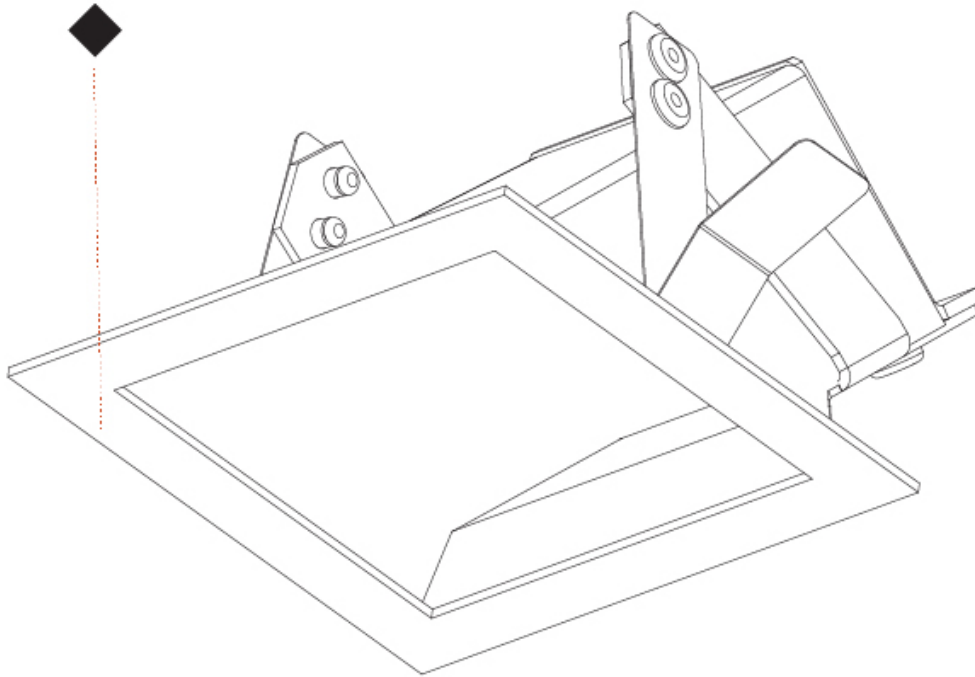

DELIGHT GOOO! RECESSED

A35645-

PROJECT _____

TYPE _____

SPECIFIER _____

QUANTITY _____

DATE _____

A