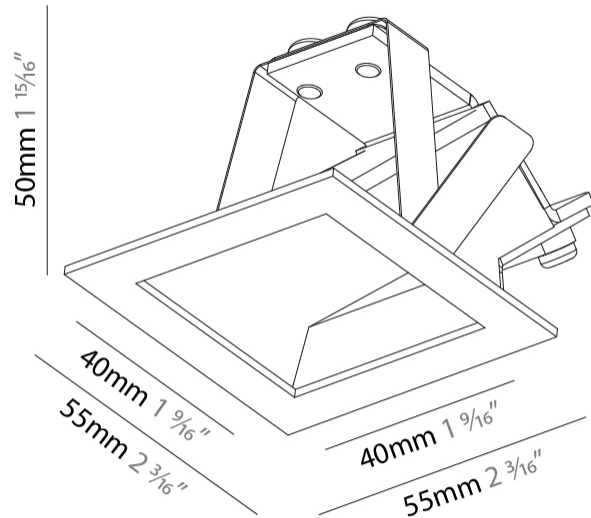

GENERAL

Series: Delight
Subseries: Delight Gooo!
Brand: Prolicht
Division: Architectural
Mounting Type: Recessed
Mounting Location: Wall
Subcategory: Step Light

PHYSICAL

Shape: Square
Length (mm): 55
Length (in): 2 ³/₁₆"
Height (mm): 55
Depth (mm): 50
Height (in): 2 ³/₁₆"
Depth (in): 1 ¹⁵/₁₆"
Ceiling Thickness (mm): 10-15
Ceiling Thickness (in): 3/8 - 9/16
Min. Recessing Depth (mm): 15
Min. Recessing Depth (in): 9/16
Light Distribution: Asymmetric
Weight (kg): 0.11
Weight (lbs): 0.25
Fixture Finish: SSR / BKV / CWI / CRY / HAB / UFT / ITA / RUA / FTG / MYG / LOD / PUS / FRO / FUP / KIA / POP / BLS / SPG / MEY / GOH / GUM / CHC / COM / ABZ / JAG / OBR / MOS / ROR
Fixture Material: Aluminum

ELECTRICAL

Lamp Type: LED (Zhaga Standard)
Input Wattage (W): 2.2
Total Output Wattage (W): 2
Dimming: Tri-Mode (Non-Dimming and Phase Dimming (120Vac only) and 0-10V Dimming)
Driver Included: No
Driver Location: Remote
Driver Type: Constant Current - Universal
Input Voltage (V): 120 - 277
Constant Current (MA): 700

LED

Number of LEDs: 1
Color Temperature (°K): 2700 / 3000 / 4000
Max. Delivered Lumen (lm): 50
Nominal Lumen (lm): 170
CRI: >90 CRI
Lamp Life (hrs): 50000

OPTICAL

RATINGS AND CERTIFICATIONS

Certified By: Certified for North American Standards
IP rating: IP20