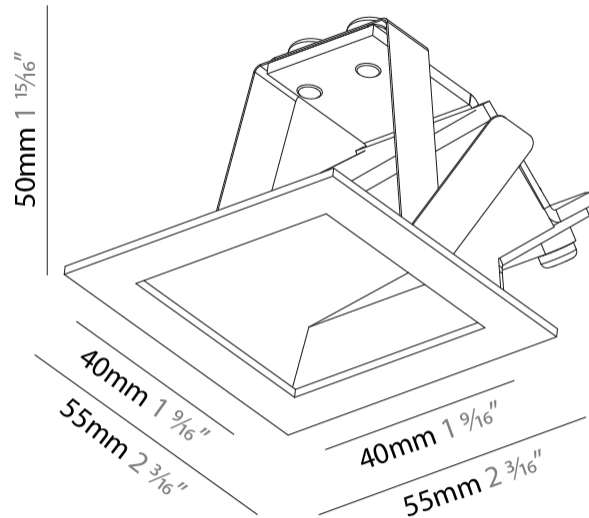

GENERAL

Series: Delight
Subseries: Delight Gooo!
Brand: Prolicht
Division: Architectural
Mounting Type: Recessed
Mounting Location: Wall
Subcategory: Step Light

PHYSICAL

Shape: Square
Length (mm): 55
Length (in): 2 ³/₁₆"
Height (mm): 55
Depth (mm): 50
Height (in): 2 ³/₁₆"
Depth (in): 1 ¹⁵/₁₆"
Ceiling Thickness (mm): 10-15
Ceiling Thickness (in): 3/8 - 9/16
Min. Recessing Depth (mm): 15
Min. Recessing Depth (in): 9/16
Light Distribution: Asymmetric
Weight (kg): 0.11
Weight (lbs): 0.25
Fixture Finish: SSR / BKV / CWI / CRY / HAB / UFT / ITA / RUA / FTG / MYG / LOD / PUS / FRO / FUP / KIA / POP / BLS / SPG / MEY / GOH / GUM / CHC / COM / ABZ / JAG / OBR / MOS / ROR
Fixture Material: Aluminum

ELECTRICAL

Lamp Type: LED (Zhaga Standard)
Input Wattage (W): 2.2
Total Output Wattage (W): 2
Dimming: Tri-Mode (Non-Dimming and Phase Dimming (120Vac only) and 0-10V Dimming)
Driver Included: No
Driver Location: Remote
Driver Type: Constant Current - Universal
Input Voltage (V): 120 - 277
Constant Current (MA): 700

LED

Number of LEDs: 1
Color Temperature (°K): 2700 / 3000 / 4000
Max. Delivered Lumen (lm): 50
Nominal Lumen (lm): 170
CRI: >90 CRI
Lamp Life (hrs): 50000

OPTICAL

RATINGS AND CERTIFICATIONS

Certified By: Certified for North American Standards
IP rating: IP20