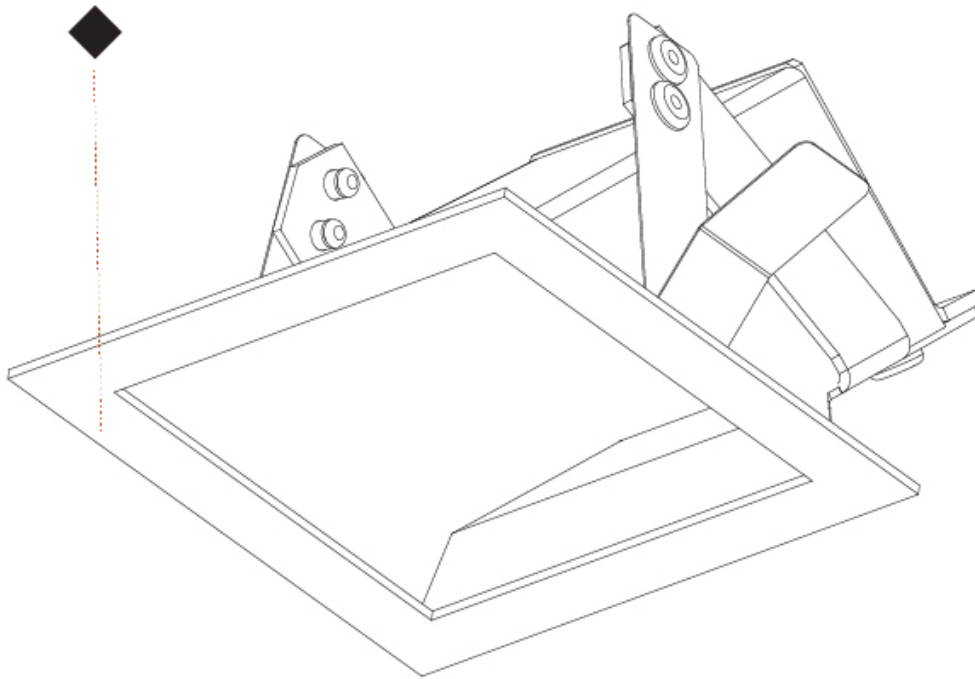

DELIGHT GOOO! RECESSED

A35645-

PROJECT	_____
TYPE	_____
SPECIFIER	_____
QUANTITY	_____
DATE	_____