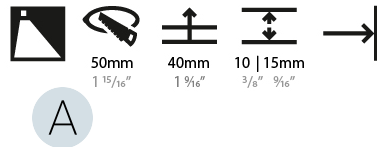

1. To build a product code in our configurator select the specify button on the base model # product page
2. To build a manual product code on this datasheet choose from the options listed below in blue font and add the suffix to the base model #

GENERAL

Series: Delight
Subseries: Delight Lollipop Square Wide
Partner: Prolicht
Division: Architectural
Installation: Recessed
Product Type: Step Light
Mounting Location: Wall
Light Distribution: Asymmetric

PHYSICAL

Shape: Square
Length (mm): 53
Length (in): 2 1/4
Height (mm): 53
Depth (mm): 35
Height (in): 2 1/4
Depth (in): 1 3/8
Min. Recessing Depth (mm): 40
Min. Recessing Depth (in): 1 9/16
Weight (kg): 0.11
Weight (lbs): 0.25
Fixture Finish: SSR / BKV / CWI / CRY / HAB / UFT / ITA / RUA / FTG / MYG / LOD / PUS / FRO / FUP / KIA / POP / BLS / SPG / MEY / GOH / CHC / COM / ABZ / JAG / OBR / MOS / ROR
Fixture Material: Aluminum

ELECTRICAL

Lamp Type: LED (Zhaga Standard)
Input Wattage (W): 2.2
Total Output Wattage (W): 2
Dimming: 0-10V Dimming / Phase Dimming (120Vac Only)
Driver Included: No
Driver Location: Remote
Driver Type: Constant Current - 120 / 277Vac
Input Voltage (V): 120 - 277
Constant Current (MA): 700

LED

Number of LEDs: 1
Color Temperature (°K): 2700 / 3000 / 4000
Max. Delivered Lumen (lm): 150 / 160 / 170
CRI: >90 CRI
Lamp Life (hrs): 50000

OPTICAL

RATINGS AND CERTIFICATIONS

Certified By: Certified for North American Standards
IP rating: IP20