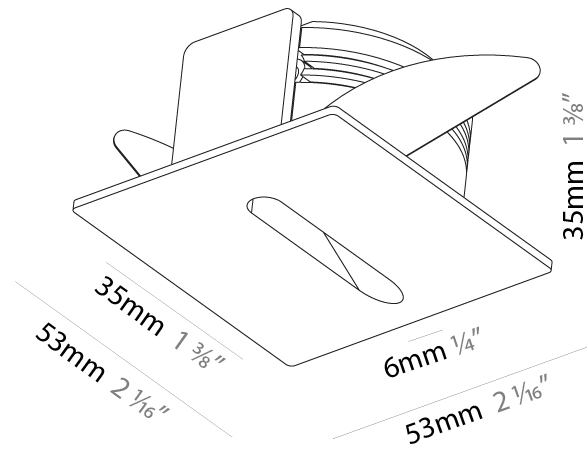

1. To build a product code in our configurator select the specify button on the base model # product page
2. To build a manual product code on this datasheet choose from the options listed below in blue font and add the suffix to the base model #

GENERAL

Series: Delight
Subseries: Delight Lollipop Square
Partner: Prolicht
Division: Architectural
Installation: Recessed
Product Type: Step Light
Mounting Location: Wall
Light Distribution: Asymmetric

PHYSICAL

Shape: Square
Length (mm): 53
Length (in): 2 1/16
Height (mm): 53
Depth (mm): 35
Height (in): 2 1/16
Depth (in): 1 3/8
Min. Recessing Depth (mm): 40
Min. Recessing Depth (in): 1 9/16
Weight (kg): 0.11
Weight (lbs): 0.25
Fixture Finish: SSR / BKV / CWI / CRY / HAB / UFT / ITA / RUA / FTG / MYG / LOD / PUS / FRO / FUP / KIA / POP / BLS / SPG / MEY / GOH / CHC / COM / ABZ / JAG / OBR / MOS / ROR
Fixture Material: Aluminum

ELECTRICAL

Lamp Type: LED (Zhaga Standard)
Input Wattage (W): 2.2
Total Output Wattage (W): 2
Dimming: 0-10V Dimming / Phase Dimming (120Vac Only)
Driver Included: No
Driver Location: Remote
Driver Type: Constant Current - 120 / 277Vac
Input Voltage (V): 120 - 277
Constant Current (MA): 700

LED

Number of LEDs: 1
Color Temperature (°K): 2700 / 3000 / 4000
Max. Delivered Lumen (lm): 80 / 80 / 90
Nominal Lumen (lm): 144
CRI: >90 CRI
Lamp Life (hrs): 50000

OPTICAL

RATINGS AND CERTIFICATIONS

Certified By: Certified for North American Standards
IP rating: IP20