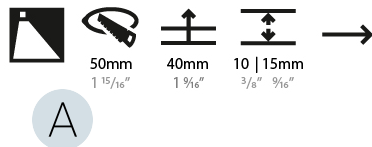

1. To build a product code in our configurator select the specify button on the base model # product page
2. To build a manual product code on this datasheet choose from the options listed below in blue font and add the suffix to the base model #

GENERAL

Series: Delight
Subseries: Delight Lollipop Square
Partner: Prolicht
Division: Architectural
Installation: Recessed
Product Type: Step Light
Mounting Location: Wall
Light Distribution: Asymmetric

PHYSICAL

Shape: Square
Length (mm): 53
Length (in): 2 1/16
Height (mm): 53
Depth (mm): 35
Height (in): 2 1/16
Depth (in): 1 3/8
Min. Recessing Depth (mm): 40
Min. Recessing Depth (in): 1 9/16
Weight (kg): 0.11
Weight (lbs): 0.25
Fixture Finish: SSR / BKV / CWI / CRY / HAB / UFT / ITA / RUA / FTG / MYG / LOD / PUS / FRO / FUP / KIA / POP / BLS / SPG / MEY / GOH / CHC / COM / ABZ / JAG / OBR / MOS / ROR
Fixture Material: Aluminum

ELECTRICAL

Lamp Type: LED (Zhaga Standard)
Input Wattage (W): 2.2
Total Output Wattage (W): 2
Dimming: 0-10V Dimming / Phase Dimming (120Vac Only)
Driver Included: No
Driver Location: Remote
Driver Type: Constant Current - 120 / 277Vac
Input Voltage (V): 120 - 277
Constant Current (MA): 700

LED

Number of LEDs: 1
Color Temperature (°K): 2700 / 3000 / 4000
Max. Delivered Lumen (lm): 80 / 80 / 90
Nominal Lumen (lm): 144
CRI: >90 CRI
Lamp Life (hrs): 50000

OPTICAL

RATINGS AND CERTIFICATIONS

Certified By: Certified for North American Standards
IP rating: IP20