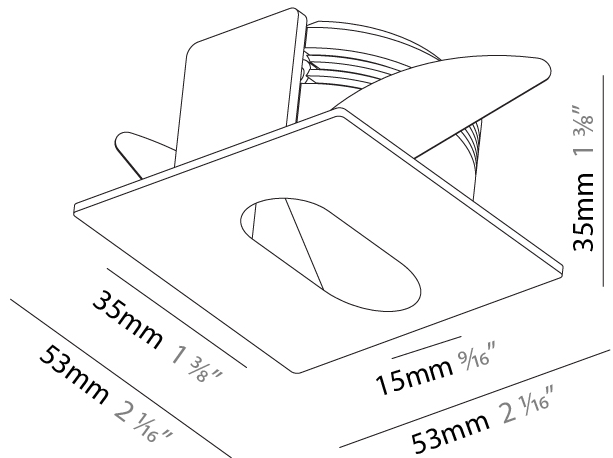

1. To build a product code in our configurator select the specify button on the base model # product page
2. To build a manual product code on this datasheet choose from the options listed below in blue font and add the suffix to the base model #

GENERAL

Series: Delight
Subseries: Delight Lollipop Square Wide
Partner: Prolicht
Division: Architectural
Installation: Recessed
Product Type: Step Light
Mounting Location: Wall
Light Distribution: Asymmetric

PHYSICAL

Shape: Square
Length (mm): 53
Length (in): 2 1/4
Height (mm): 53
Depth (mm): 35
Height (in): 2 1/4
Depth (in): 1 3/8
Min. Recessing Depth (mm): 40
Min. Recessing Depth (in): 1 9/16
Weight (kg): 0.11
Weight (lbs): 0.25
Fixture Finish: SSR / BKV / CWI / CRY / HAB / UFT / ITA / RUA / FTG / MYG / LOD / PUS / FRO / FUP / KIA / POP / BLS / SPG / MEY / GOH / CHC / COM / ABZ / JAG / OBR / MOS / ROR
Fixture Material: Aluminum

ELECTRICAL

Lamp Type: LED (Zhaga Standard)
Input Wattage (W): 2.2
Total Output Wattage (W): 2
Dimming: 0-10V Dimming / Phase Dimming (120Vac Only)
Driver Included: No
Driver Location: Remote
Driver Type: Constant Current - 120 / 277Vac
Input Voltage (V): 120 - 277
Constant Current (MA): 700

LED

Number of LEDs: 1
Color Temperature (°K): 2700 / 3000 / 4000
Max. Delivered Lumen (lm): 150 / 160 / 170
CRI: >90 CRI
Lamp Life (hrs): 50000

OPTICAL

RATINGS AND CERTIFICATIONS

Certified By: Certified for North American Standards
IP rating: IP20