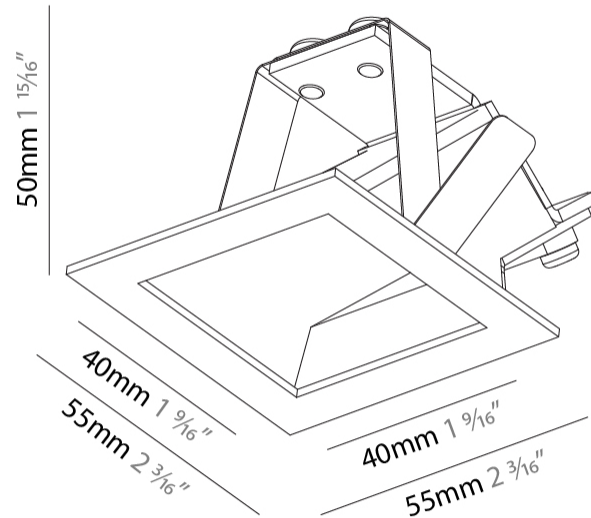

GENERAL

Series: Delight
Subseries: Delight Gooo!
Partner: Prolicht
Division: Architectural
Installation: Recessed
Product Type: Step Light
Mounting Location: Wall
Light Distribution: Asymmetric

PHYSICAL

Shape: Square
Length (mm): 55
Length (in): 2 ³/₁₆
Height (mm): 55
Depth (mm): 50
Height (in): 2 ³/₁₆
Depth (in): 1 ¹⁵/₁₆
Ceiling Thickness (mm): 10-15
Ceiling Thickness (in): 3/8 - 9/16
Min. Recessing Depth (mm): 15
Min. Recessing Depth (in): 9/16
Weight (kg): 0.11
Weight (lbs): 0.25
Fixture Finish: SSR / BKV / CWI / CRY / HAB / UFT / ITA / RUA / FTG / MYG / LOD / PUS / FRO / FUP / KIA / POP / BLS / SPG / MEY / GOH / CHC / COM / ABZ / JAG / OBR / MOS / ROR
Fixture Material: Aluminum

ELECTRICAL

Lamp Type: LED (Zhaga Standard)
Input Wattage (W): 2.2
Total Output Wattage (W): 2
Dimming: Tri-Mode (Non-Dimming and Phase Dimming (120Vac only) and 0-10V Dimming)
Driver Included: No
Driver Location: Remote
Driver Type: Constant Current - Universal
Input Voltage (V): 120 - 277
Constant Current (MA): 700

LED

Number of LEDs: 1
Color Temperature (°K): 2700 / 3000 / 4000
Max. Delivered Lumen (lm): 50
Nominal Lumen (lm): 170
CRI: >90 CRI
Lamp Life (hrs): 50000

OPTICAL

RATINGS AND CERTIFICATIONS

Certified By: Certified for North American Standards
IP rating: IP20