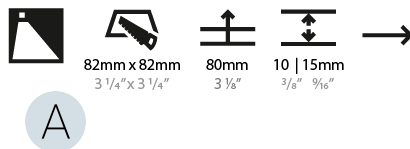

GENERAL

Series: Delight
Subseries: Delight Gooo!
Partner: Prolicht
Division: Architectural
Installation: Recessed
Product Type: Step Light
Mounting Location: Wall
Light Distribution: Asymmetric

PHYSICAL

Shape: Square
Length (mm): 90
Length (in): 3 ⁹/₁₆
Height (mm): 90
Depth (mm): 72
Height (in): 3 ⁹/₁₆
Depth (in): 2 ¹³/₁₆
Ceiling Thickness (mm): 10 / 12.5 / 15
Ceiling Thickness (in): 3/8 or 1/2 or 9/16
Min. Recessing Depth (mm): 15
Min. Recessing Depth (in): 9/16
Weight (kg): 0.3
Weight (lbs): 0.66
Fixture Finish: SSR / BKV / CWI / CRY / HAB / UFT / ITA / RUA / FTG / MYG / LOD / PUS / FRO / FUP / KIA / POP / BLS / SPG / MEY / GOH / CHC / COM / ABZ / JAG / OBR / MOS / ROR
Fixture Material: Aluminum

ELECTRICAL

Lamp Type: LED (Zhaga Standard)
Input Wattage (W): 2.2
Total Output Wattage (W): 2
Dimming: Non-Dimming / Phase Dimming (120Vac only) / 0-10V Dimming
Driver Included: No
Driver Location: Remote
Driver Type: Constant Current - Universal
Driver Class: Class 2
Input Voltage (V): 120 - 277
Constant Current (MA): 700

LED

Number of LEDs: 1
Color Temperature (°K): 2700 / 3000 / 4000
Max. Delivered Lumen (lm): 50
CRI: >90 CRI
Lamp Life (hrs): 50000

OPTICAL

RATINGS AND CERTIFICATIONS

Certified By: Certified for North American Standards
IP rating: IP20