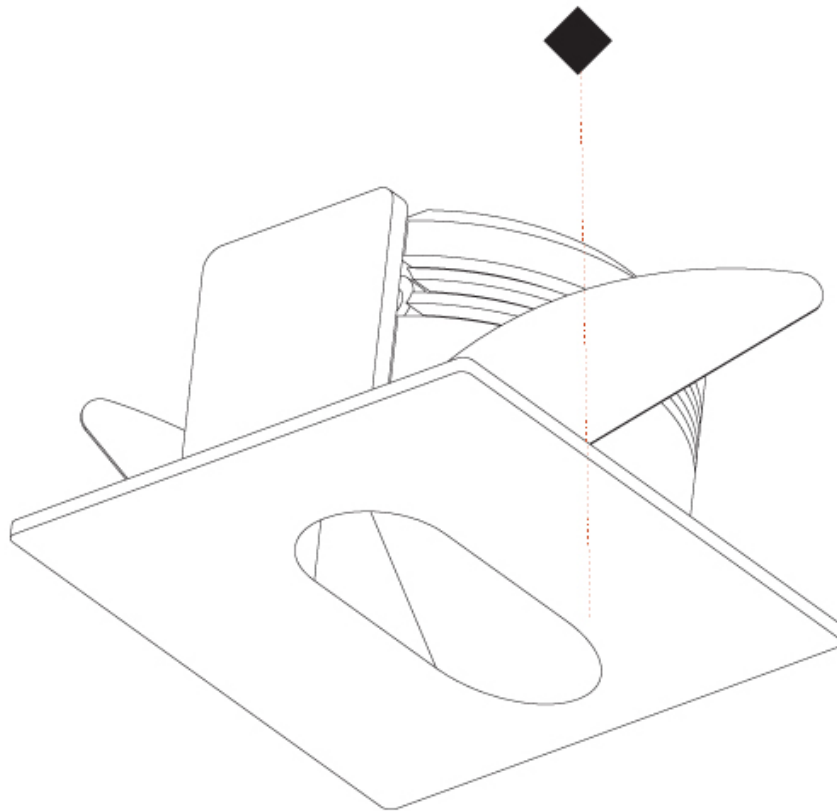

DELIGHT LOLLIPOP SQUARE WIDE RECESSED

A35695-

PROJECT	_____
TYPE	_____
SPECIFIER	_____
QUANTITY	_____
DATE	_____