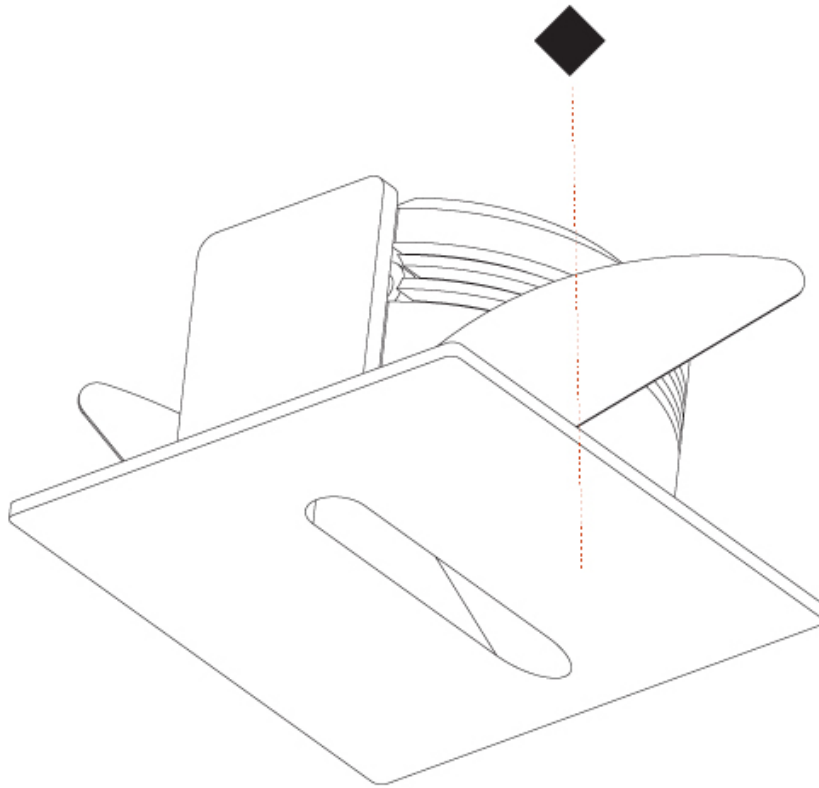

DELIGHT LOLLIPOP SQUARE RECESSED

A35694-

PROJECT

TYPE

SPECIFIER

QUANTITY

DATE

A