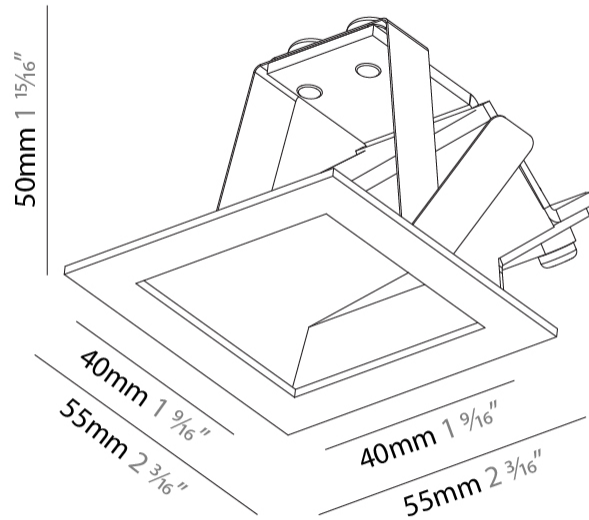

GENERAL

Series: Delight
Subseries: Delight Gooo!
Brand: Prolicht
Division: Architectural
Mounting Type: Recessed
Mounting Location: Wall
Subcategory: Step Light

PHYSICAL

Shape: Square
Length (mm): 55
Length (in): 2 ³/₁₆
Height (mm): 55
Depth (mm): 50
Height (in): 2 ³/₁₆
Depth (in): 1 ¹⁵/₁₆
Ceiling Thickness (mm): 10-15
Ceiling Thickness (in): 3/8 - 9/16
Min. Recessing Depth (mm): 15
Min. Recessing Depth (in): 9/16
Light Distribution: Asymmetric
Weight (kg): 0.11
Weight (lbs): 0.25
Fixture Finish: SSR / BKV / CWI / CRY / HAB / UFT / ITA / RUA / FTG / MYG / LOD / PUS / FRO / FUP / KIA / POP / BLS / SPG / MEY / GOH / GUM / CHC / COM / ABZ / JAG / OBR / MOS / ROR
Fixture Material: Aluminum

ELECTRICAL

Lamp Type: LED (Zhaga Standard)
Input Wattage (W): 2.2
Total Output Wattage (W): 2
Dimming: Tri-Mode (Non-Dimming and Phase Dimming (120Vac only) and 0-10V Dimming)
Driver Included: No
Driver Location: Remote
Driver Type: Constant Current - Universal
Input Voltage (V): 120 - 277
Constant Current (MA): 700

LED

Number of LEDs: 1
Color Temperature (°K): 2700 / 3000 / 4000
Max. Delivered Lumen (lm): 50
Nominal Lumen (lm): 170
CRI: >90 CRI
Lamp Life (hrs): 50000

OPTICAL

RATINGS AND CERTIFICATIONS

Certified By: Certified for North American Standards
IP rating: IP20