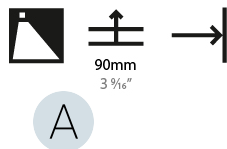

Shape: Square
 Length (mm): 90
 Length (in): 3 9/16
 Height (mm): 90
 Depth (mm): 72
 Height (in): 3 9/16
 Depth (in): 2 13/16
 Ceiling Thickness (mm): 10 / 12.5 / 15
 Ceiling Thickness (in): 3/8 or 1/2 or 9/16
 Min. Recessing Depth (mm): 15
 Min. Recessing Depth (in): 9/16
 Weight (kg): 0.3
 Weight (lbs): 0.66
 Fixture Finish: SSR / BKV / CWI / CRY / HAB / UFT / ITA / RUA / FTG / MYG / LOD / PUS / FRO / FUP / KIA / POP / BLS / SPG / MEY / GOH / CHC / COM / ABZ / JAG / OBR / MOS / ROR
 Fixture Material: Aluminum

PHYSICAL

Shape: Square
 Length (mm): 90
 Length (in): 3 ⁹/₁₆
 Width (mm): 90
 Width (in): 3 ⁹/₁₆
 Height (mm): 82
 Height (in): 3 ¹/₄
 Min. Recessing Depth (mm): 90
 Min. Recessing Depth (in): 3 ⁹/₁₆
 Weight (kg): 0.3
 Weight (lbs): 0.66
 Fixture Finish: SSR / BKV / CWI / CRY / HAB / UFT / ITA / RUA / FTG / MYG / LOD / PUS / FRO / FUP / KIA / POP / BLS / SPG / MEY / GOH / CHC / COM / ABZ / JAG / OBR / MOS / ROR
 Fixture Material: Metal

LED

Number of LEDs: 1
 Color Temperature (°K): 2700 / 3000 / 4000
 Max. Delivered Lumen (lm): 121 / 128 / 146
 CRI: >90 CRI
 Lamp Life (hrs): 50000

OPTICAL

RATINGS AND CERTIFICATIONS

Certified By: Certified for North American Standards
 IP rating: IP20