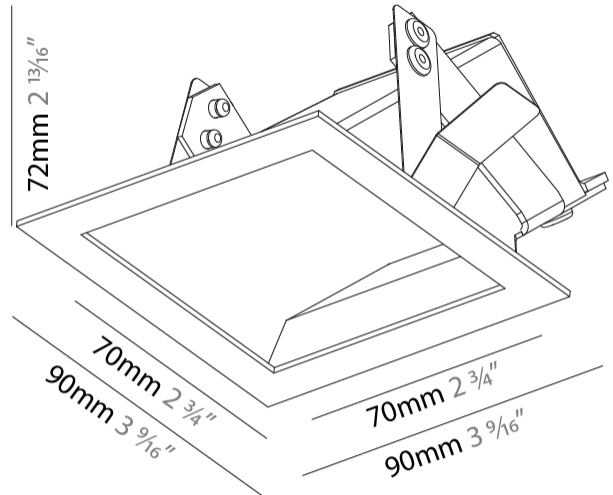

GENERAL

Series: Delight
Subseries: Delight Gooo!
Partner: Prolicht
Division: Architectural
Installation: Recessed
Product Type: Step Light
Mounting Location: Wall
Light Distribution: Asymmetric

PHYSICAL

Shape: Square
Length (mm): 90
Length (in): 3 9/16
Height (mm): 90
Depth (mm): 72
Height (in): 3 9/16
Depth (in): 2 13/16
Ceiling Thickness (mm): 10 / 12.5 / 15
Ceiling Thickness (in): 3/8 or 1/2 or 9/16
Min. Recessing Depth (mm): 15
Min. Recessing Depth (in): 9/16
Weight (kg): 0.3
Weight (lbs): 0.66
Fixture Finish: SSR / BKV / CWI / CRY / HAB / UFT / ITA / RUA / FTG / MYG / LOD / PUS / FRO / FUP / KIA / POP / BLS / SPG / MEY / GOH / CHC / COM / ABZ / JAG / OBR / MOS / ROR
Fixture Material: Aluminum

ELECTRICAL

Lamp Type: LED (Zhaga Standard)
Input Wattage (W): 2.2
Total Output Wattage (W): 2
Dimming: Non-Dimming / Phase Dimming (120Vac only) / 0-10V Dimming
Driver Included: No
Driver Location: Remote
Driver Type: Constant Current - Universal
Driver Class: Class 2
Input Voltage (V): 120 - 277
Constant Current (MA): 700

LED

Number of LEDs: 1
Color Temperature (°K): 2700 / 3000 / 4000
Max. Delivered Lumen (lm): 50
CRI: >90 CRI
Lamp Life (hrs): 50000

OPTICAL

RATINGS AND CERTIFICATIONS

Certified By: Certified for North American Standards
IP rating: IP20