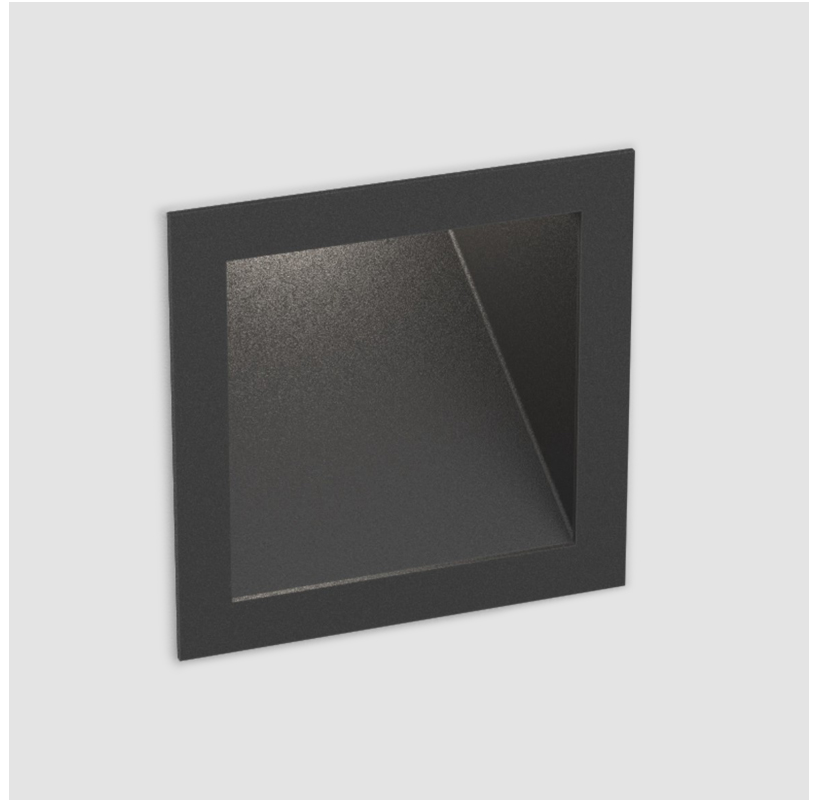

GENERAL

Series: Delight
Subseries: Delight Gooo!
Partner: Prolicht
Division: Architectural
Installation: Recessed
Product Type: Step Light
Mounting Location: Wall
Light Distribution: Asymmetric

PHYSICAL

Shape: Square
Length (mm): 90
Length (in): 3 9/16
Height (mm): 90
Depth (mm): 72
Height (in): 3 9/16
Depth (in): 2 13/16
Ceiling Thickness (mm): 10 / 12.5 / 15
Ceiling Thickness (in): 3/8 or 1/2 or 9/16
Min. Recessing Depth (mm): 15
Min. Recessing Depth (in): 9/16
Weight (kg): 0.3
Weight (lbs): 0.66
Fixture Finish: SSR / BKV / CWI / CRY / HAB / UFT / ITA / RUA / FTG / MYG / LOD / PUS / FRO / FUP / KIA / POP / BLS / SPG / MEY / GOH / CHC / COM / ABZ / JAG / OBR / MOS / ROR
Fixture Material: Aluminum

ELECTRICAL

Lamp Type: LED (Zhaga Standard)
Input Wattage (W): 2.2
Total Output Wattage (W): 2
Dimming: Non-Dimming / Phase Dimming (120Vac only) / 0-10V Dimming
Driver Included: No
Driver Location: Remote
Driver Type: Constant Current - Universal
Driver Class: Class 2
Input Voltage (V): 120 - 277
Constant Current (MA): 700

LED

Number of LEDs: 1
Color Temperature (°K): 2700 / 3000 / 4000
Max. Delivered Lumen (lm): 50
CRI: >90 CRI
Lamp Life (hrs): 50000

OPTICAL

RATINGS AND CERTIFICATIONS

Certified By: Certified for North American Standards
IP rating: IP20