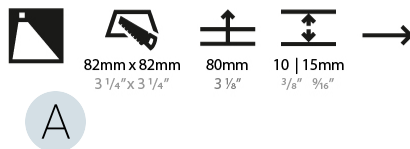

GENERAL

Series: Delight
Subseries: Delight Gooo!
Partner: Prolicht
Division: Architectural
Installation: Recessed
Product Type: Step Light
Mounting Location: Wall
Light Distribution: Asymmetric

PHYSICAL

Shape: Square
Length (mm): 90
Length (in): 3 9/16
Height (mm): 90
Depth (mm): 72
Height (in): 3 9/16
Depth (in): 2 13/16
Ceiling Thickness (mm): 10 / 12.5 / 15
Ceiling Thickness (in): 3/8 or 1/2 or 9/16
Min. Recessing Depth (mm): 15
Min. Recessing Depth (in): 9/16
Weight (kg): 0.3
Weight (lbs): 0.66
Fixture Finish: SSR / BKV / CWI / CRY / HAB / UFT / ITA / RUA / FTG / MYG / LOD / PUS / FRO / FUP / KIA / POP / BLS / SPG / MEY / GOH / CHC / COM / ABZ / JAG / OBR / MOS / ROR
Fixture Material: Aluminum

ELECTRICAL

Lamp Type: LED (Zhaga Standard)
Input Wattage (W): 2.2
Total Output Wattage (W): 2
Dimming: Non-Dimming / Phase Dimming (120Vac only) / 0-10V Dimming
Driver Included: No
Driver Location: Remote
Driver Type: Constant Current - Universal
Driver Class: Class 2
Input Voltage (V): 120 - 277
Constant Current (MA): 700

LED

Number of LEDs: 1
Color Temperature (°K): 2700 / 3000 / 4000
Max. Delivered Lumen (lm): 50
CRI: >90 CRI
Lamp Life (hrs): 50000

OPTICAL

RATINGS AND CERTIFICATIONS

Certified By: Certified for North American Standards
IP rating: IP20