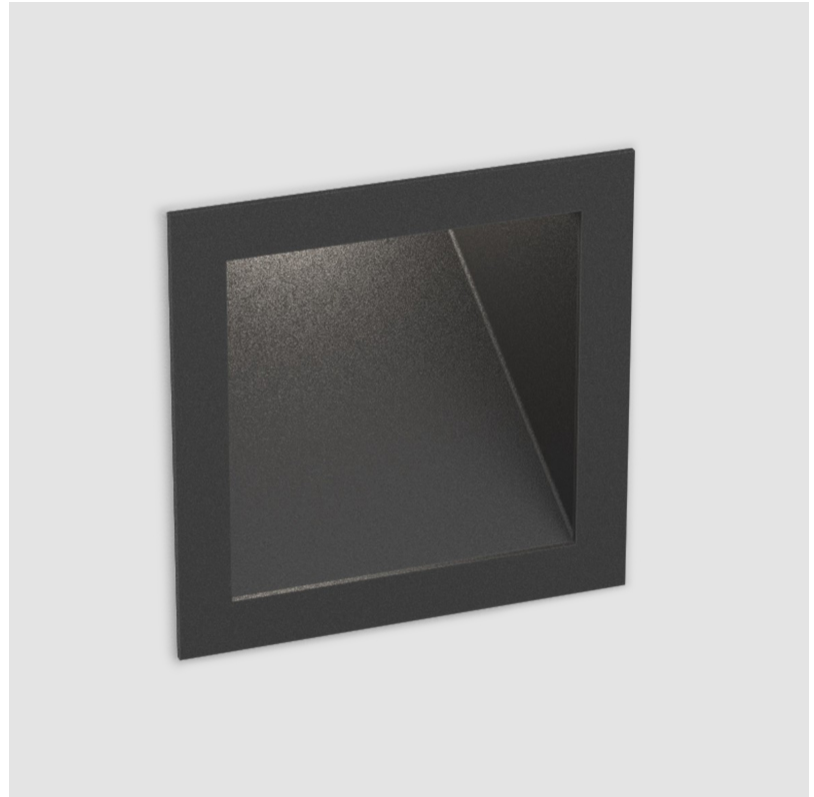

1. To build a product code in our configurator select the specify button on the base model # product page
2. To build a manual product code on this datasheet choose from the options listed below in blue font and add the suffix to the base model #

GENERAL

Series: Delight
Subseries: Delight Gooo! Floorwash
Brand: Prolicht
Division: Architectural
Mounting Type: Recessed
Mounting Location: Wall
Subcategory: Step Light

PHYSICAL

Shape: Square
Length (mm): 90
Length (in): 3 9/16
Width (mm): 90
Width (in): 3 9/16
Height (mm): 82
Height (in): 3 1/4
Min. Recessing Depth (mm): 90
Min. Recessing Depth (in): 3 9/16
Light Distribution: Asymmetric
Weight (kg): 0.3
Weight (lbs): 0.66
Fixture Finish: SSR / BKV / CWI / CRY / HAB / UFT / ITA / RUA / FTG / MYG / LOD / PUS / FRO / FUP / KIA / POP / BLS / SPG / MEY / GOH / GUM / CHC / COM / ABZ / JAG / OBR / MOS / ROR
Fixture Material: Metal

ELECTRICAL

Lamp Type: LED (Zhaga Standard)
Input Wattage (W): 4.4
Total Output Wattage (W): 4
Dimming: Non-Dimming / Phase Dimming (120Vac only) / 0-10V Dimming
Driver Included: No
Driver Location: Remote
Driver Type: Constant Current - Universal
Input Voltage (V): 120 - 277
Constant Current (MA): 350

LED

Number of LEDs: 1
Color Temperature (°K): 2700 / 3000 / 4000
Max. Delivered Lumen (lm): 240 / 270 / 290
CRI: >90 CRI
Lamp Life (hrs): 50000

OPTICAL

RATINGS AND CERTIFICATIONS

Certified By: Certified for North American Standards
IP rating: IP20