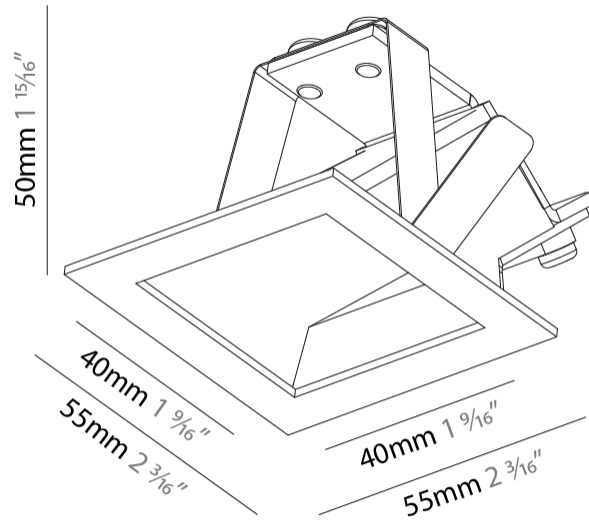

PHYSICAL

Shape: Square _____
Length (mm): 55 _____
Length (in): 2 ³/₁₆ _____
Height (mm): 55 _____
Depth (mm): 50 _____
Height (in): 2 ³/₁₆ _____
Depth (in): 1 ¹⁵/₁₆ _____
Ceiling Thickness (mm): 10-15 _____
Ceiling Thickness (in): 3/8 - 9/16 _____
Min. Recessing Depth (mm): 15 _____
Min. Recessing Depth (in): 9/16 _____
Light Distribution: Asymmetric _____
Weight (kg): 0.11 _____
Weight (lbs): 0.25 _____
Fixture Finish: SSR / BKV / CWI / CRY / HAB / UFT / ITA / RUA / FTG / MYG / LOD / PUS / FRO / FUP / KIA / POP / BLS / SPG / MEY / GOH / GUM / CHC / COM / ABZ / JAG / OBR / MOS / ROR _____
Fixture Material: Aluminum _____

ELECTRICAL

Lamp Type: LED (Zhaga Standard) _____
Input Wattage (W): 2.2 _____
Total Output Wattage (W): 2 _____
Dimming: Tri-Mode (Non-Dimming and Phase Dimming (120Vac only) and 0-10V Dimming) _____
Driver Included: No _____
Driver Location: Remote _____
Driver Type: Constant Current - Universal _____
Input Voltage (V): 120 - 277 _____
Constant Current (MA): 700 _____

LED

Number of LEDs: 1 _____
Color Temperature (°K): 2700 / 3000 / 4000 _____
Max. Delivered Lumen (lm): 50 _____
Nominal Lumen (lm): 170 _____
CRI: >90 CRI _____
Lamp Life (hrs): 50000 _____

OPTICAL

RATINGS AND CERTIFICATIONS

Certified By: Certified for North American Standards _____
IP rating: IP20 _____