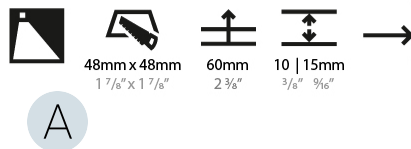

PHYSICAL

Shape: Square _____
Length (mm): 55 _____
Length (in): 2 ³/₁₆ _____
Height (mm): 55 _____
Depth (mm): 50 _____
Height (in): 2 ³/₁₆ _____
Depth (in): 1 ¹⁵/₁₆ _____
Ceiling Thickness (mm): 10-15 _____
Ceiling Thickness (in): 3/8 - 9/16 _____
Min. Recessing Depth (mm): 15 _____
Min. Recessing Depth (in): 9/16 _____
Light Distribution: Asymmetric _____
Weight (kg): 0.11 _____
Weight (lbs): 0.25 _____
Fixture Finish: SSR / BKV / CWI / CRY / HAB / UFT / ITA / RUA / FTG / MYG / LOD / PUS / FRO / FUP / KIA / POP / BLS / SPG / MEY / GOH / GUM / CHC / COM / ABZ / JAG / OBR / MOS / ROR _____
Fixture Material: Aluminum _____

ELECTRICAL

Lamp Type: LED (Zhaga Standard) _____
Input Wattage (W): 2.2 _____
Total Output Wattage (W): 2 _____
Dimming: Tri-Mode (Non-Dimming and Phase Dimming (120Vac only) and 0-10V Dimming) _____
Driver Included: No _____
Driver Location: Remote _____
Driver Type: Constant Current - Universal _____
Input Voltage (V): 120 - 277 _____
Constant Current (MA): 700 _____

LED

Number of LEDs: 1 _____
Color Temperature (°K): 2700 / 3000 / 4000 _____
Max. Delivered Lumen (lm): 50 _____
Nominal Lumen (lm): 170 _____
CRI: >90 CRI _____
Lamp Life (hrs): 50000 _____

OPTICAL

RATINGS AND CERTIFICATIONS

Certified By: Certified for North American Standards _____
IP rating: IP20 _____