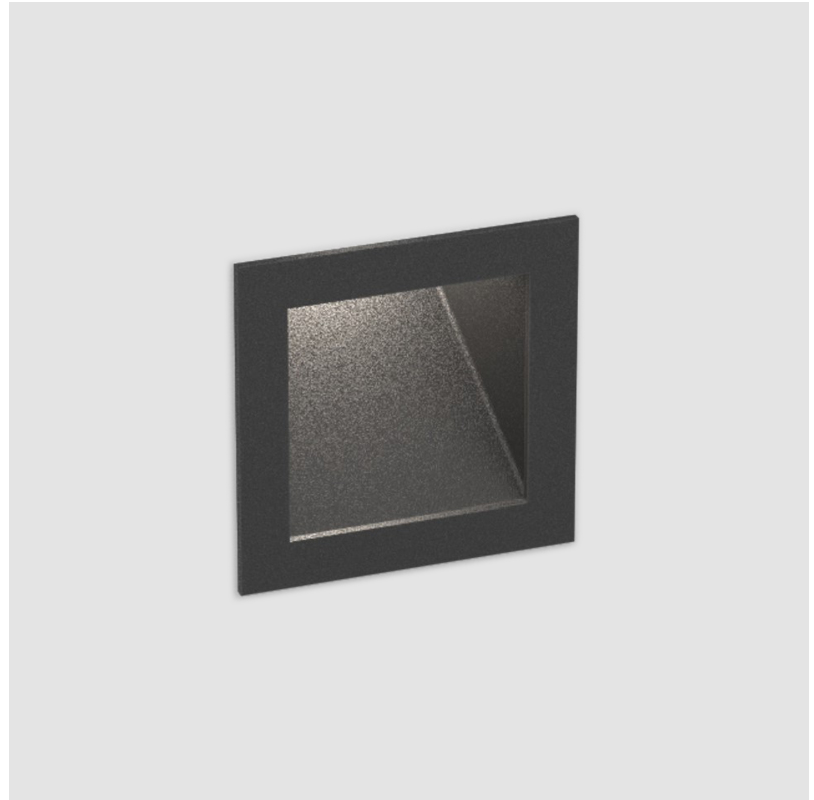

PHYSICAL

Shape: Square _____
Length (mm): 55 _____
Length (in): 2 ³/₁₆ _____
Height (mm): 55 _____
Depth (mm): 50 _____
Height (in): 2 ³/₁₆ _____
Depth (in): 1 ¹⁵/₁₆ _____
Ceiling Thickness (mm): 10-15 _____
Ceiling Thickness (in): 3/8 - 9/16 _____
Min. Recessing Depth (mm): 15 _____
Min. Recessing Depth (in): 9/16 _____
Light Distribution: Asymmetric _____
Weight (kg): 0.11 _____
Weight (lbs): 0.25 _____
Fixture Finish: SSR / BKV / CWI / CRY / HAB / UFT / ITA / RUA / FTG / MYG / LOD / PUS / FRO / FUP / KIA / POP / BLS / SPG / MEY / GOH / GUM / CHC / COM / ABZ / JAG / OBR / MOS / ROR _____
Fixture Material: Aluminum _____

ELECTRICAL

Lamp Type: LED (Zhaga Standard) _____
Input Wattage (W): 2.2 _____
Total Output Wattage (W): 2 _____
Dimming: Tri-Mode (Non-Dimming and Phase Dimming (120Vac only) and 0-10V Dimming) _____
Driver Included: No _____
Driver Location: Remote _____
Driver Type: Constant Current - Universal _____
Input Voltage (V): 120 - 277 _____
Constant Current (MA): 700 _____

LED

Number of LEDs: 1 _____
Color Temperature (°K): 2700 / 3000 / 4000 _____
Max. Delivered Lumen (lm): 50 _____
Nominal Lumen (lm): 170 _____
CRI: >90 CRI _____
Lamp Life (hrs): 50000 _____

OPTICAL

RATINGS AND CERTIFICATIONS

Certified By: Certified for North American Standards _____
IP rating: IP20 _____