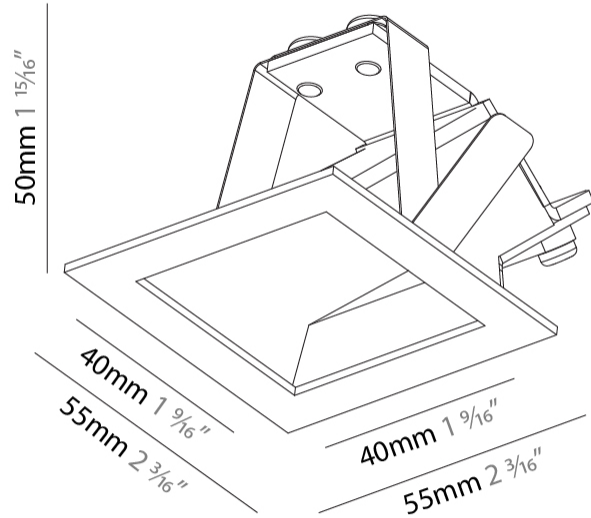

PHYSICAL

Shape: Square _____
Length (mm): 55 _____
Length (in): 2 ³/₁₆ _____
Height (mm): 55 _____
Depth (mm): 50 _____
Height (in): 2 ³/₁₆ _____
Depth (in): 1 ¹⁵/₁₆ _____
Ceiling Thickness (mm): 10-15 _____
Ceiling Thickness (in): 3/8 - 9/16 _____
Min. Recessing Depth (mm): 15 _____
Min. Recessing Depth (in): 9/16 _____
Light Distribution: Asymmetric _____
Weight (kg): 0.11 _____
Weight (lbs): 0.25 _____
Fixture Finish: SSR / BKV / CWI / CRY / HAB / UFT / ITA / RUA / FTG / MYG / LOD / PUS / FRO / FUP / KIA / POP / BLS / SPG / MEY / GOH / GUM / CHC / COM / ABZ / JAG / OBR / MOS / ROR _____
Fixture Material: Aluminum _____

ELECTRICAL

Lamp Type: LED (Zhaga Standard) _____
Input Wattage (W): 2.2 _____
Total Output Wattage (W): 2 _____
Dimming: Tri-Mode (Non-Dimming and Phase Dimming (120Vac only) and 0-10V Dimming) _____
Driver Included: No _____
Driver Location: Remote _____
Driver Type: Constant Current - Universal _____
Input Voltage (V): 120 - 277 _____
Constant Current (MA): 700 _____

LED

Number of LEDs: 1 _____
Color Temperature (°K): 2700 / 3000 / 4000 _____
Max. Delivered Lumen (lm): 50 _____
Nominal Lumen (lm): 170 _____
CRI: >90 CRI _____
Lamp Life (hrs): 50000 _____

OPTICAL

RATINGS AND CERTIFICATIONS

Certified By: Certified for North American Standards _____
IP rating: IP20 _____