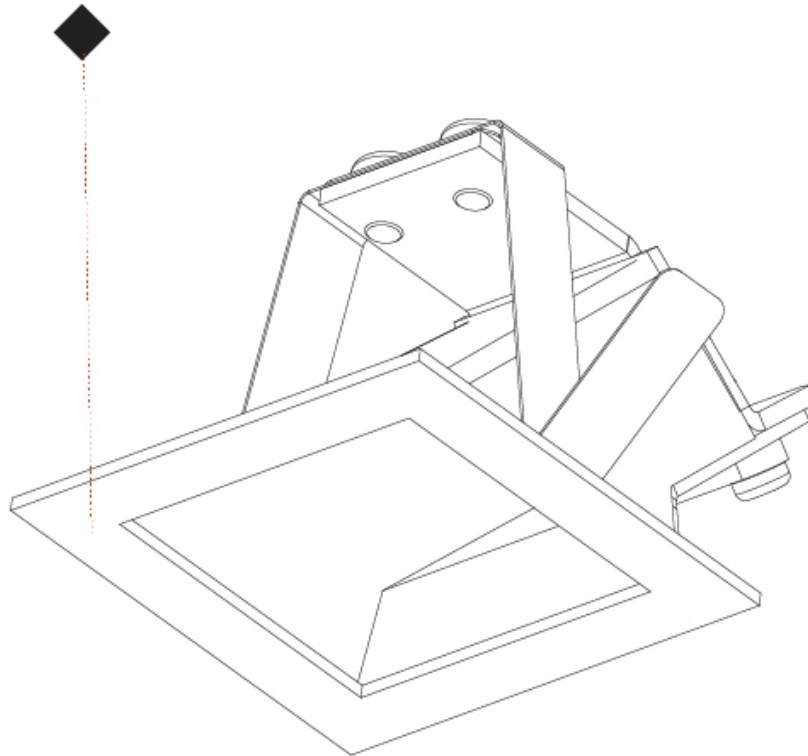

DELIGHT GOOO! RECESSED

A35644-

PROJECT _____

TYPE _____

SPECIFIER _____

QUANTITY _____

DATE _____