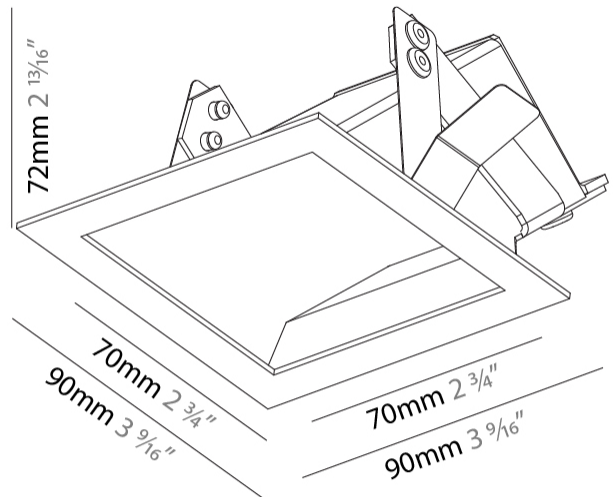

1. To build a product code in our configurator select the specify button on the base model # product page
2. To build a manual product code on this datasheet choose from the options listed below in blue font and add the suffix to the base model #

GENERAL

Series: Delight
Subseries: Delight Gooo!
Brand: Prolicht
Division: Architectural
Mounting Type: Recessed
Mounting Location: Wall
Subcategory: Step Light

PHYSICAL

Shape: Square
Length (mm): 90
Length (in): 3 9/16
Height (mm): 90
Depth (mm): 72
Height (in): 3 9/16
Depth (in): 2 13/16
Min. Recessing Depth (mm): 15
Min. Recessing Depth (in): 9/16
Light Distribution: Asymmetric
Weight (kg): 0.3
Weight (lbs): 0.66
Fixture Finish: SSR / BKV / CWI / CRY / HAB / UFT / ITA / RUA / FTG / MYG / LOD / PUS / FRO / FUP / KIA / POP / BLS / SPG / MEY / GOH / GUM / CHC / COM / ABZ / JAG / OBR / MOS / ROR
Fixture Material: Aluminum

ELECTRICAL

Lamp Type: LED (Zhaga Standard)
Input Wattage (W): 2.2
Total Output Wattage (W): 2
Dimming: Non-Dimming / Phase Dimming (120Vac only) / 0-10V Dimming
Driver Included: No
Driver Location: Remote
Driver Type: Constant Current - Universal
Driver Class: Class 2
Input Voltage (V): 120 - 277
Constant Current (MA): 700

LED

Number of LEDs: 1
Color Temperature (°K): 2700 / 3000 / 4000
Max. Delivered Lumen (lm): 50
CRI: >90 CRI
Lamp Life (hrs): 50000

OPTICAL

RATINGS AND CERTIFICATIONS

Certified By: Certified for North American Standards
IP rating: IP20