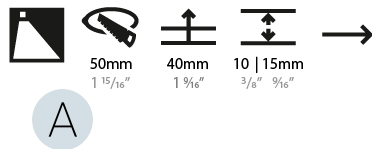

1. To build a product code in our configurator select the specify button on the base model # product page
2. To build a manual product code on this datasheet choose from the options listed below in blue font and add the suffix to the base model #

GENERAL

Series: Delight
Subseries: Delight Lollipop Square
Brand: Prolicht
Division: Architectural
Mounting Type: Recessed
Mounting Location: Wall
Subcategory: Step Light

PHYSICAL

Shape: Square
Length (mm): 53
Length (in): 2 1/16
Height (mm): 53
Depth (mm): 35
Height (in): 2 1/16
Depth (in): 1 3/8
Min. Recessing Depth (mm): 40
Min. Recessing Depth (in): 1 9/16
Light Distribution: Asymmetric
Weight (kg): 0.11
Weight (lbs): 0.25
Fixture Finish: SSR / BKV / CWI / CRY / HAB / UFT / ITA / RUA / FTG / MYG / LOD / PUS / FRO / FUP / KIA / POP / BLS / SPG / MEY / GOH / GUM / CHC / COM / ABZ / JAG / OBR / MOS / ROR
Fixture Material: Aluminum

ELECTRICAL

Lamp Type: LED (Zhaga Standard)
Input Wattage (W): 2.2
Total Output Wattage (W): 2
Dimming: 0-10V Dimming / Phase Dimming (120Vac Only)
Driver Included: No
Driver Location: Remote
Driver Type: Constant Current - 120 / 277Vac
Input Voltage (V): 120 - 277
Constant Current (MA): 700

LED

Number of LEDs: 1
Color Temperature (°K): 2700 / 3000 / 4000
Max. Delivered Lumen (lm): 80 / 80 / 90
Nominal Lumen (lm): 144
CRI: >90 CRI
Lamp Life (hrs): 50000

OPTICAL

RATINGS AND CERTIFICATIONS

Certified By: Certified for North American Standards
IP rating: IP20