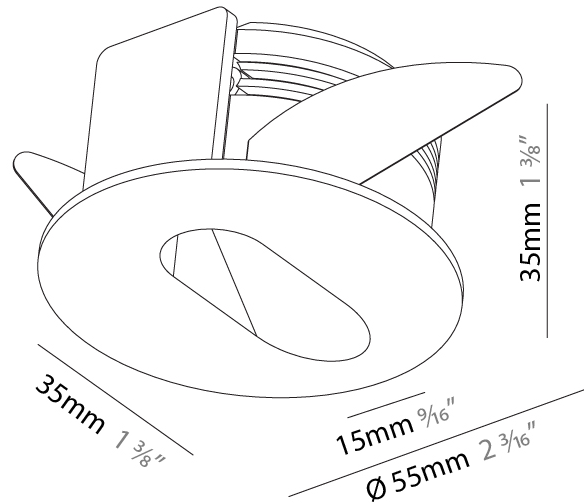

A35693- -

base number   Color   Finishes
Temperature   (Diamond)

1. To build a product code in our configurator select the specify button on the base model # product page
2. To build a manual product code on this datasheet choose from the options listed below in blue font and add the suffix to the base model #

GENERAL

Series: Delight
Subseries: Delight Lollipop Round Wide
Brand: Prolicht
Division: Architectural
Mounting Type: Recessed
Mounting Location: Wall
Subcategory: Step Light

PHYSICAL

Shape: Round
Diameter (mm): 55
Diameter (in): 2 3/16
Depth (mm): 35
Depth (in): 1 3/8
Min. Recessing Depth (mm): 40
Min. Recessing Depth (in): 1 9/16
Light Distribution: Asymmetric
Weight (kg): 0.11
Weight (lbs): 0.25

Fixture Finish: SSR / BKV / CWI / CRY / HAB / UFT / ITA / RUA / FTG / MYG / LOD / PUS / FRO / FUP / KIA / POP / BLS / SPG / MEY / GOH / GUM / CHC / COM / ABZ / JAG / OBR / MOS / ROR

Fixture Material: Aluminum

ELECTRICAL

Lamp Type: LED (Zhaga Standard)
Input Wattage (W): 2.2
Total Output Wattage (W): 2
Dimming: 0-10V Dimming / Phase Dimming (120Vac Only)
Driver Included: No
Driver Location: Remote
Driver Type: Constant Current - 120 / 277Vac
Input Voltage (V): 120 - 277
Constant Current (MA): 700

LED

Number of LEDs: 1
Color Temperature (°K): 2700 / 3000 / 4000
Max. Delivered Lumen (lm): 150 / 160 / 170
CRI: >90 CRI
Lamp Life (hrs): 50000

OPTICAL

RATINGS AND CERTIFICATIONS

Certified By: Certified for North American Standards
IP rating: IP20