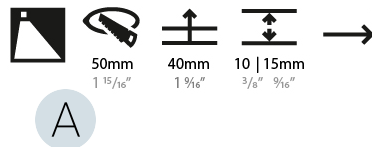

1. To build a product code in our configurator select the specify button on the base model # product page
2. To build a manual product code on this datasheet choose from the options listed below in blue font and add the suffix to the base model #

GENERAL

Series: Delight
Subseries: Delight Lollipop Round
Brand: Prolicht
Division: Architectural
Mounting Type: Recessed
Mounting Location: Wall
Subcategory: Step Light

PHYSICAL

Shape: Round
Diameter (mm): 55
Diameter (in): 2 ³/₁₆
Depth (mm): 35
Depth (in): 1 ³/₈
Ceiling Thickness (mm): 10 / 15
Min. Recessing Depth (mm): 40
Min. Recessing Depth (in): 1 ⁹/₁₆
Light Distribution: Asymmetric
Weight (kg): 0.11
Weight (lbs): 0.25
Fixture Finish: SSR / BKV / CWI / CRY / HAB / UFT / ITA / RUA / FTG / MYG / LOD / PUS / FRO / FUP / KIA / POP / BLS / SPG / MEY / GOH / GUM / CHC / COM / ABZ / JAG / OBR / MOS / ROR
Fixture Material: Aluminum
Cut-out Measurements: Ø50mm / 1 15/16"

ELECTRICAL

Lamp Type: LED (Zhaga Standard)
Input Wattage (W): 2.2
Total Output Wattage (W): 2
Dimming: 0-10V Dimming / Phase Dimming (120Vac Only)
Driver Included: No
Driver Location: Remote
Driver Type: Constant Current - 120 / 277Vac
Input Voltage (V): 120 - 277
Constant Current (MA): 700

LED

Number of LEDs: 1
Color Temperature (°K): 2700 / 3000 / 4000
Max. Delivered Lumen (lm): 80 / 80 / 90
CRI: >90 CRI
Lamp Life (hrs): 50000

OPTICAL

RATINGS AND CERTIFICATIONS

Certified By: Certified for North American Standards
IP rating: IP20