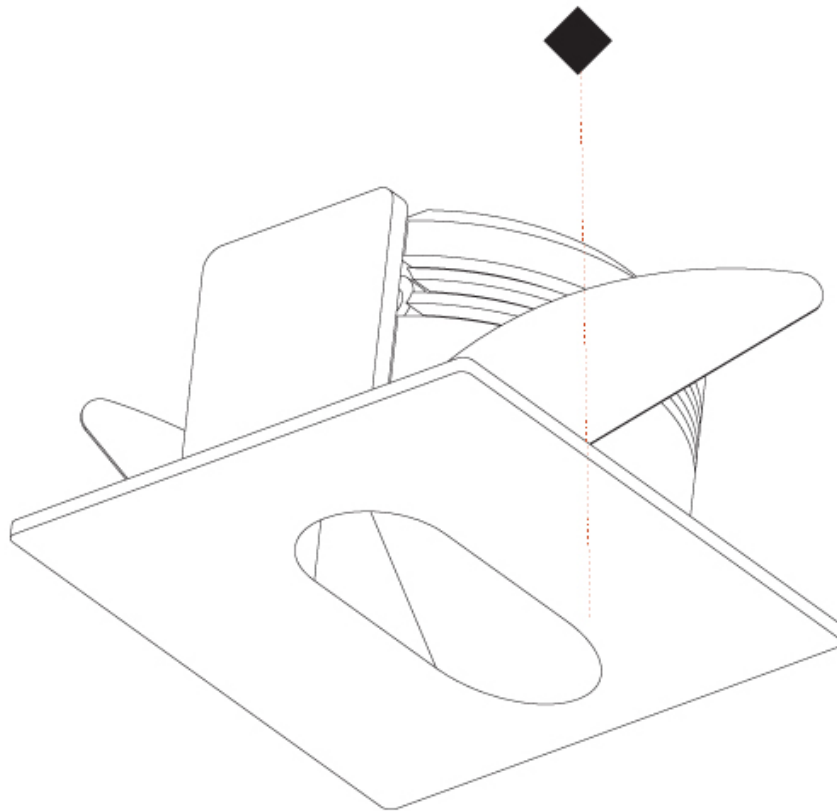

DELIGHT LOLLIPOP SQUARE WIDE RECESSED

A35695-

PROJECT

TYPE

SPECIFIER

QUANTITY

DATE

DELIGHT COLOR FINISH CHART