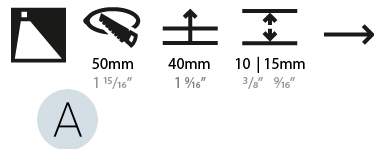

A35693- -

base number   Color   Finishes
Temperature   (Diamond)

1. To build a product code in our configurator select the specify button on the base model # product page
2. To build a manual product code on this datasheet choose from the options listed below in blue font and add the suffix to the base model #

GENERAL

Series: Delight
Subseries: Delight Lollipop Round Wide
Brand: Prolicht
Division: Architectural
Mounting Type: Recessed
Mounting Location: Wall
Subcategory: Step Light

PHYSICAL

Shape: Round
Diameter (mm): 55
Diameter (in): 2 3/16
Depth (mm): 35
Depth (in): 1 3/8
Min. Recessing Depth (mm): 40
Min. Recessing Depth (in): 1 9/16
Light Distribution: Asymmetric
Weight (kg): 0.11
Weight (lbs): 0.25

Fixture Finish: SSR / BKV / CWI / CRY / HAB / UFT / ITA / RUA / FTG / MYG / LOD / PUS / FRO / FUP / KIA / POP / BLS / SPG / MEY / GOH / GUM / CHC / COM / ABZ / JAG / OBR / MOS / ROR

Fixture Material: Aluminum

ELECTRICAL

Lamp Type: LED (Zhaga Standard)
Input Wattage (W): 2.2
Total Output Wattage (W): 2
Dimming: 0-10V Dimming / Phase Dimming (120Vac Only)
Driver Included: No
Driver Location: Remote
Driver Type: Constant Current - 120 / 277Vac
Input Voltage (V): 120 - 277
Constant Current (MA): 700

LED

Number of LEDs: 1
Color Temperature (°K): 2700 / 3000 / 4000
Max. Delivered Lumen (lm): 150 / 160 / 170
CRI: >90 CRI
Lamp Life (hrs): 50000

OPTICAL

RATINGS AND CERTIFICATIONS

Certified By: Certified for North American Standards
IP rating: IP20