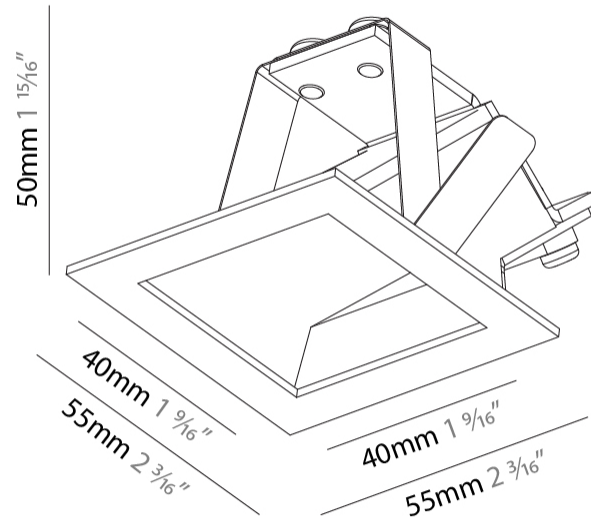

GENERAL

Series: Delight
Subseries: Delight Gooo!
Brand: Prolicht
Division: Architectural
Mounting Type: Recessed
Mounting Location: Wall
Subcategory: Step Light

PHYSICAL

Shape: Square
Length (mm): 55
Length (in): 2 ³/₁₆"
Height (mm): 55
Depth (mm): 50
Height (in): 2 ³/₁₆"
Depth (in): 1 ¹⁵/₁₆"
Ceiling Thickness (mm): 10-15
Ceiling Thickness (in): 3/8 - 9/16
Min. Recessing Depth (mm): 15
Min. Recessing Depth (in): 9/16
Light Distribution: Asymmetric
Weight (kg): 0.11
Weight (lbs): 0.25
Fixture Finish: SSR / BKV / CWI / CRY / HAB / UFT / ITA / RUA / FTG / MYG / LOD / PUS / FRO / FUP / KIA / POP / BLS / SPG / MEY / GOH / GUM / CHC / COM / ABZ / JAG / OBR / MOS / ROR
Fixture Material: Aluminum

ELECTRICAL

Lamp Type: LED (Zhaga Standard)
Input Wattage (W): 2.2
Total Output Wattage (W): 2
Dimming: Tri-Mode (Non-Dimming and Phase Dimming (120Vac only) and 0-10V Dimming)
Driver Included: No
Driver Location: Remote
Driver Type: Constant Current - Universal
Input Voltage (V): 120 - 277
Constant Current (MA): 700

LED

Number of LEDs: 1
Color Temperature (°K): 2700 / 3000 / 4000
Max. Delivered Lumen (lm): 50
Nominal Lumen (lm): 170
CRI: >90 CRI
Lamp Life (hrs): 50000

OPTICAL

RATINGS AND CERTIFICATIONS

Certified By: Certified for North American Standards
IP rating: IP20