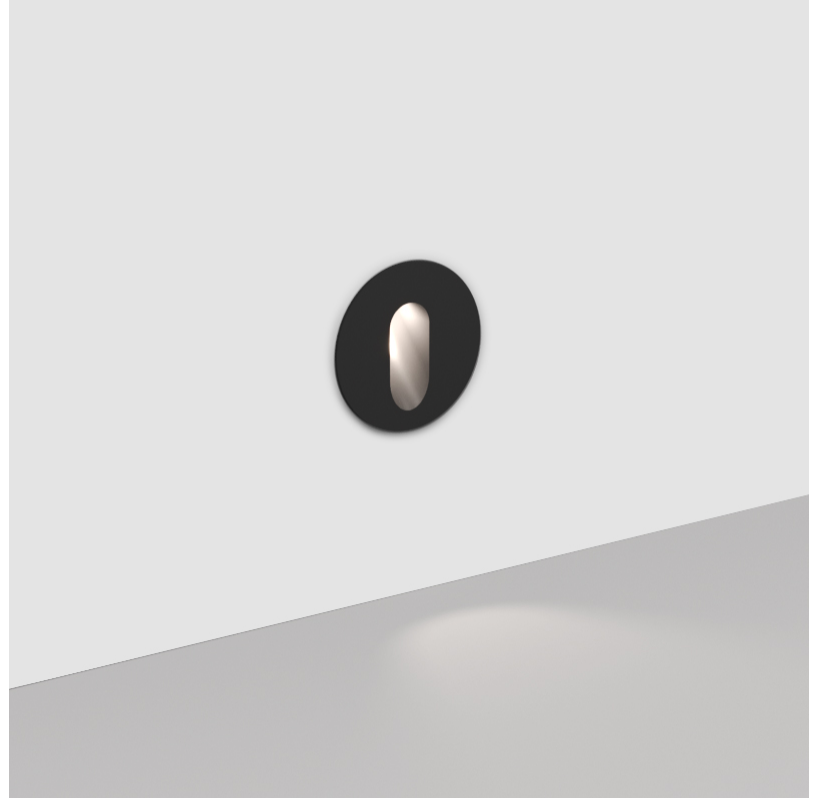

A35693- -

base number   Color   Finishes
Temperature   (Diamond)

1. To build a product code in our configurator select the specify button on the base model # product page
2. To build a manual product code on this datasheet choose from the options listed below in blue font and add the suffix to the base model #

GENERAL

Series: Delight
Subseries: Delight Lollipop Round Wide
Brand: Prolicht
Division: Architectural
Mounting Type: Recessed
Mounting Location: Wall
Subcategory: Step Light

PHYSICAL

Shape: Round
Diameter (mm): 55
Diameter (in): 2 3/16
Depth (mm): 35
Depth (in): 1 3/8
Min. Recessing Depth (mm): 40
Min. Recessing Depth (in): 1 9/16
Light Distribution: Asymmetric
Weight (kg): 0.11
Weight (lbs): 0.25

Fixture Finish: SSR / BKV / CWI / CRY / HAB / UFT / ITA / RUA / FTG / MYG / LOD / PUS / FRO / FUP / KIA / POP / BLS / SPG / MEY / GOH / GUM / CHC / COM / ABZ / JAG / OBR / MOS / ROR

Fixture Material: Aluminum

ELECTRICAL

Lamp Type: LED (Zhaga Standard)
Input Wattage (W): 2.2
Total Output Wattage (W): 2
Dimming: 0-10V Dimming / Phase Dimming (120Vac Only)
Driver Included: No
Driver Location: Remote
Driver Type: Constant Current - 120 / 277Vac
Input Voltage (V): 120 - 277
Constant Current (MA): 700

LED

Number of LEDs: 1
Color Temperature (°K): 2700 / 3000 / 4000
Max. Delivered Lumen (lm): 150 / 160 / 170
CRI: >90 CRI
Lamp Life (hrs): 50000

OPTICAL

RATINGS AND CERTIFICATIONS

Certified By: Certified for North American Standards
IP rating: IP20