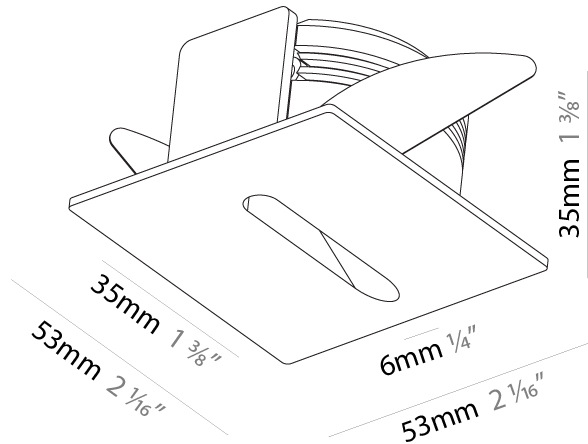

1. To build a product code in our configurator select the specify button on the base model # product page
2. To build a manual product code on this datasheet choose from the options listed below in blue font and add the suffix to the base model #

GENERAL

Series: Delight
Subseries: Delight Lollipop Square
Brand: Prolicht
Division: Architectural
Mounting Type: Recessed
Mounting Location: Wall
Subcategory: Step Light

PHYSICAL

Shape: Square
Length (mm): 53
Length (in): 2 1/16
Height (mm): 53
Depth (mm): 35
Height (in): 2 1/16
Depth (in): 1 3/8
Min. Recessing Depth (mm): 40
Min. Recessing Depth (in): 1 9/16
Light Distribution: Asymmetric
Weight (kg): 0.11
Weight (lbs): 0.25
Fixture Finish: SSR / BKV / CWI / CRY / HAB / UFT / ITA / RUA / FTG / MYG / LOD / PUS / FRO / FUP / KIA / POP / BLS / SPG / MEY / GOH / GUM / CHC / COM / ABZ / JAG / OBR / MOS / ROR
Fixture Material: Aluminum

ELECTRICAL

Lamp Type: LED (Zhaga Standard)
Input Wattage (W): 2.2
Total Output Wattage (W): 2
Dimming: 0-10V Dimming / Phase Dimming (120Vac Only)
Driver Included: No
Driver Location: Remote
Driver Type: Constant Current - 120 / 277Vac
Input Voltage (V): 120 - 277
Constant Current (MA): 700

LED

Number of LEDs: 1
Color Temperature (°K): 2700 / 3000 / 4000
Max. Delivered Lumen (lm): 80 / 80 / 90
Nominal Lumen (lm): 144
CRI: >90 CRI
Lamp Life (hrs): 50000

OPTICAL

RATINGS AND CERTIFICATIONS

Certified By: Certified for North American Standards
IP rating: IP20