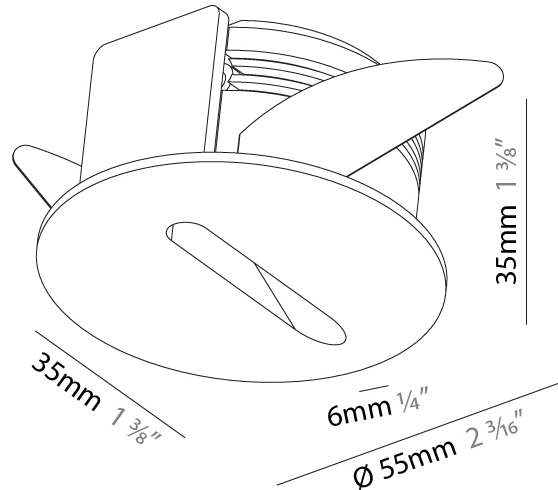

1. To build a product code in our configurator select the specify button on the base model # product page
2. To build a manual product code on this datasheet choose from the options listed below in blue font and add the suffix to the base model #

GENERAL

Series: Delight
Subseries: Delight Lollipop Round
Brand: Prolicht
Division: Architectural
Mounting Type: Recessed
Mounting Location: Wall
Subcategory: Step Light

PHYSICAL

Shape: Round
Diameter (mm): 55
Diameter (in): 2 ³/₁₆
Depth (mm): 35
Depth (in): 1 ³/₈
Ceiling Thickness (mm): 10 / 15
Min. Recessing Depth (mm): 40
Min. Recessing Depth (in): 1 ⁹/₁₆
Light Distribution: Asymmetric
Weight (kg): 0.11
Weight (lbs): 0.25
Fixture Finish: SSR / BKV / CWI / CRY / HAB / UFT / ITA / RUA / FTG / MYG / LOD / PUS / FRO / FUP / KIA / POP / BLS / SPG / MEY / GOH / GUM / CHC / COM / ABZ / JAG / OBR / MOS / ROR
Fixture Material: Aluminum
Cut-out Measurements: Ø50mm / 1 15/16"

ELECTRICAL

Lamp Type: LED (Zhaga Standard)
Input Wattage (W): 2.2
Total Output Wattage (W): 2
Dimming: 0-10V Dimming / Phase Dimming (120Vac Only)
Driver Included: No
Driver Location: Remote
Driver Type: Constant Current - 120 / 277Vac
Input Voltage (V): 120 - 277
Constant Current (MA): 700

LED

Number of LEDs: 1
Color Temperature (°K): 2700 / 3000 / 4000
Max. Delivered Lumen (lm): 80 / 80 / 90
CRI: >90 CRI
Lamp Life (hrs): 50000

OPTICAL

RATINGS AND CERTIFICATIONS

Certified By: Certified for North American Standards
IP rating: IP20