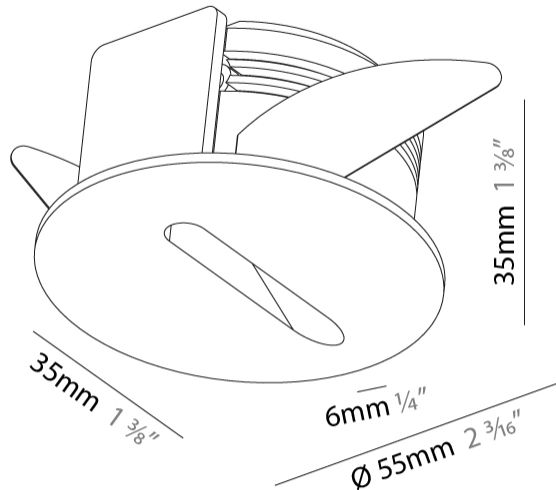

1. To build a product code in our configurator select the specify button on the base model # product page
2. To build a manual product code on this datasheet choose from the options listed below in blue font and add the suffix to the base model #

GENERAL

Series: Delight
Subseries: Delight Lollipop Round
Brand: Prolicht
Division: Architectural
Mounting Type: Recessed
Mounting Location: Wall
Subcategory: Step Light

PHYSICAL

Shape: Round
Diameter (mm): 55
Diameter (in): 2 ³/₁₆
Depth (mm): 35
Depth (in): 1 ³/₈
Ceiling Thickness (mm): 10 / 15
Min. Recessing Depth (mm): 40
Min. Recessing Depth (in): 1 ⁹/₁₆
Light Distribution: Asymmetric
Weight (kg): 0.11
Weight (lbs): 0.25
Fixture Finish: SSR / BKV / CWI / CRY / HAB / UFT / ITA / RUA / FTG / MYG / LOD / PUS / FRO / FUP / KIA / POP / BLS / SPG / MEY / GOH / GUM / CHC / COM / ABZ / JAG / OBR / MOS / ROR
Fixture Material: Aluminum
Cut-out Measurements: Ø50mm / 1 15/16"

ELECTRICAL

Lamp Type: LED (Zhaga Standard)
Input Wattage (W): 2.2
Total Output Wattage (W): 2
Dimming: 0-10V Dimming / Phase Dimming (120Vac Only)
Driver Included: No
Driver Location: Remote
Driver Type: Constant Current - 120 / 277Vac
Input Voltage (V): 120 - 277
Constant Current (MA): 700

LED

Number of LEDs: 1
Color Temperature (°K): 2700 / 3000 / 4000
Max. Delivered Lumen (lm): 80 / 80 / 90
CRI: >90 CRI
Lamp Life (hrs): 50000

OPTICAL

RATINGS AND CERTIFICATIONS

Certified By: Certified for North American Standards
IP rating: IP20