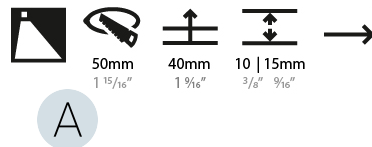

A35693- -

base number   Color   Finishes
Temperature   (Diamond)

1. To build a product code in our configurator select the specify button on the base model # product page
2. To build a manual product code on this datasheet choose from the options listed below in blue font and add the suffix to the base model #

GENERAL

Series: Delight
Subseries: Delight Lollipop Round Wide
Brand: Prolicht
Division: Architectural
Mounting Type: Recessed
Mounting Location: Wall
Subcategory: Step Light

PHYSICAL

Shape: Round
Diameter (mm): 55
Diameter (in): 2 3/16
Depth (mm): 35
Depth (in): 1 3/8
Min. Recessing Depth (mm): 40
Min. Recessing Depth (in): 1 9/16
Light Distribution: Asymmetric
Weight (kg): 0.11
Weight (lbs): 0.25

Fixture Finish: SSR / BKV / CWI / CRY / HAB / UFT / ITA / RUA / FTG / MYG / LOD / PUS / FRO / FUP / KIA / POP / BLS / SPG / MEY / GOH / GUM / CHC / COM / ABZ / JAG / OBR / MOS / ROR

Fixture Material: Aluminum

ELECTRICAL

Lamp Type: LED (Zhaga Standard)
Input Wattage (W): 2.2
Total Output Wattage (W): 2
Dimming: 0-10V Dimming / Phase Dimming (120Vac Only)
Driver Included: No
Driver Location: Remote
Driver Type: Constant Current - 120 / 277Vac
Input Voltage (V): 120 - 277
Constant Current (MA): 700

LED

Number of LEDs: 1
Color Temperature (°K): 2700 / 3000 / 4000
Max. Delivered Lumen (lm): 150 / 160 / 170
CRI: >90 CRI
Lamp Life (hrs): 50000

OPTICAL

RATINGS AND CERTIFICATIONS

Certified By: Certified for North American Standards
IP rating: IP20