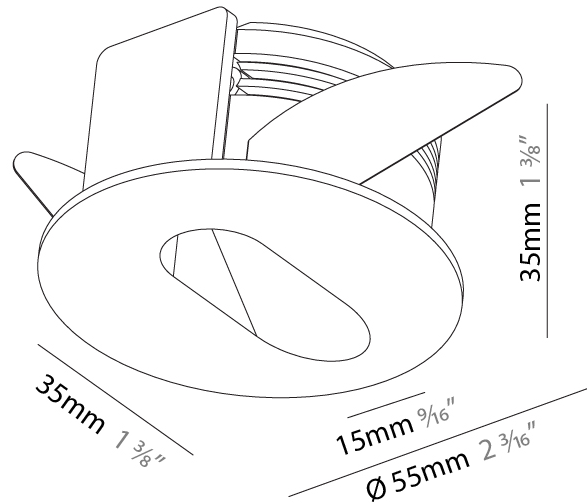

A35693- -

base number   Color   Finishes
Temperature   (Diamond)

1. To build a product code in our configurator select the specify button on the base model # product page
2. To build a manual product code on this datasheet choose from the options listed below in blue font and add the suffix to the base model #

GENERAL

Series: Delight
Subseries: Delight Lollipop Round Wide
Brand: Prolicht
Division: Architectural
Mounting Type: Recessed
Mounting Location: Wall
Subcategory: Step Light

PHYSICAL

Shape: Round
Diameter (mm): 55
Diameter (in): 2 3/16
Depth (mm): 35
Depth (in): 1 3/8
Min. Recessing Depth (mm): 40
Min. Recessing Depth (in): 1 9/16
Light Distribution: Asymmetric
Weight (kg): 0.11
Weight (lbs): 0.25

Fixture Finish: SSR / BKV / CWI / CRY / HAB / UFT / ITA / RUA / FTG / MYG / LOD / PUS / FRO / FUP / KIA / POP / BLS / SPG / MEY / GOH / GUM / CHC / COM / ABZ / JAG / OBR / MOS / ROR

Fixture Material: Aluminum

ELECTRICAL

Lamp Type: LED (Zhaga Standard)
Input Wattage (W): 2.2
Total Output Wattage (W): 2
Dimming: 0-10V Dimming / Phase Dimming (120Vac Only)
Driver Included: No
Driver Location: Remote
Driver Type: Constant Current - 120 / 277Vac
Input Voltage (V): 120 - 277
Constant Current (MA): 700

LED

Number of LEDs: 1
Color Temperature (°K): 2700 / 3000 / 4000
Max. Delivered Lumen (lm): 150 / 160 / 170
CRI: >90 CRI
Lamp Life (hrs): 50000

OPTICAL

RATINGS AND CERTIFICATIONS

Certified By: Certified for North American Standards
IP rating: IP20