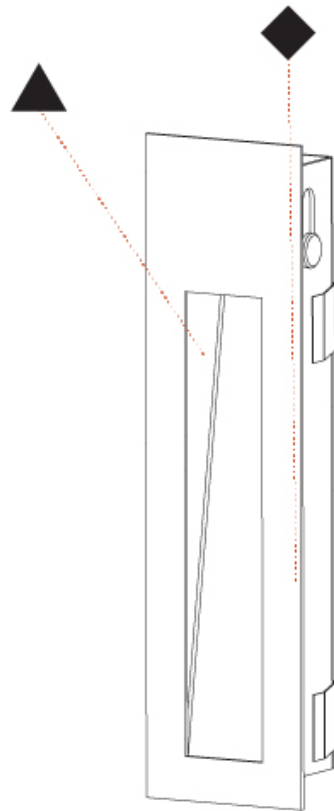

#### PHYSICAL

Shape: Rectangle
Width (mm): 40
Width (in): 1 9/16
Height (mm): 150
Depth (mm): 26
Height (in): 5 7/8
Depth (in): 1
Ceiling Thickness (mm): 10 / 12 / 15
Ceiling Thickness (in): 3/8 or 1/2 or 9/16
Min. Recessing Depth (mm): 30
Min. Recessing Depth (in): 1 3/16
Light Distribution: Asymmetric
Weight (kg): .21
Weight (lbs): .46
Installation Requirement: 140mm / 5 1/2" x 34mm / 1 5/16"
Fixture Finish: SSR / BKV / CWI / CRY / HAB / UFT / ITA / RUA / FTG / MYG / LOD / PUS / FRO / FUP / KIA / POP / BLS / SPG / MEY / GOH / GUM / CHC / COM / ABZ / JAG / OBR / MOS / ROR
Fixture Material: Aluminum

## DELIGHT STRING WIDE RECESSED

A35698-

PROJECT

TYPE

SPECIFIER

QUANTITY

DATE

A

#### PHYSICAL

Shape: Rectangle  
 Length (mm): 250  
 Length (in): 9 <sup>13</sup>/<sub>16</sub>  
 Width (mm): 40  
 Width (in): 1 <sup>9</sup>/<sub>16</sub>  
 Height (mm): 250  
 Depth (mm): 26  
 Height (in): 9 <sup>13</sup>/<sub>16</sub>  
 Depth (in): 1  
 Ceiling Thickness (mm): 10 / 12 / 15  
 Ceiling Thickness (in): 3/8 or 1/2 or 9/16  
 Min. Recessing Depth (mm): 30  
 Min. Recessing Depth (in): 1 <sup>3</sup>/<sub>16</sub>  
 Light Distribution: Asymmetric  
 Weight (kg): .83  
 Weight (lbs): 1.8  
 Fixture Finish: SSR / BKV / CWI / CRY / HAB / UFT / ITA / RUA / FTG / MYG / LOD / PUS / FRO / FUP / KIA / POP / BLS / SPG / MEY / GOH / GUM / CHC / COM / ABZ / JAG / OBR / MOS / ROR  
 Fixture Material: Aluminum  
 Cut-out Measurements: 240mm / 9 7/16" x 34mm / 1 5/16"