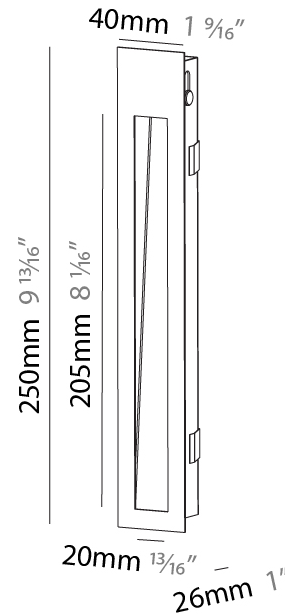

GENERAL

Series: Delight
Subseries: Delight String Wide
Brand: Prolicht
Division: Architectural
Mounting Type: Recessed
Mounting Location: Wall
Subcategory: Step Light

PHYSICAL

Shape: Rectangle
Length (mm): 250
Length (in): 9 ¹³/₁₆
Width (mm): 40
Width (in): 1 ⁹/₁₆
Height (mm): 250
Depth (mm): 26
Height (in): 9 ¹³/₁₆
Depth (in): 1
Ceiling Thickness (mm): 10 / 12 / 15
Ceiling Thickness (in): 3/8 or 1/2 or 9/16
Min. Recessing Depth (mm): 30
Min. Recessing Depth (in): 1 ³/₁₆
Light Distribution: Asymmetric
Weight (kg): .83
Weight (lbs): 1.8
Fixture Finish: SSR / BKV / CWI / CRY / HAB / UFT / ITA / RUA / FTG / MYG / LOD / PUS / FRO / FUP / KIA / POP / BLS / SPG / MEY / GOH / GUM / CHC / COM / ABZ / JAG / OBR / MOS / ROR
Fixture Material: Aluminum
Cut-out Measurements: 240mm / 9 7/16" x 34mm / 1 5/16"

ELECTRICAL

Lamp Type: LED (Zhaga Standard)
Input Wattage (W): 2.2
Total Output Wattage (W): 2
Dimming: 0-10V Dimming / Phase Dimming (120Vac Only)
Driver Included: No
Driver Location: Remote
Driver Type: Constant Current - 120 / 277Vac
Driver Class: Class 2
Input Voltage (V): 120 - 277
Constant Current (MA): 700

LED

Number of LEDs: 1
Color Temperature (°K): 2700 / 3000 / 3500 / 4000
Max. Delivered Lumen (lm): 60 / 60 / 68 / 70
CRI: >90 CRI
Lamp Life (hrs): 50000

OPTICAL

RATINGS AND CERTIFICATIONS

Certified By: Certified for North American Standards
IP rating: IP20