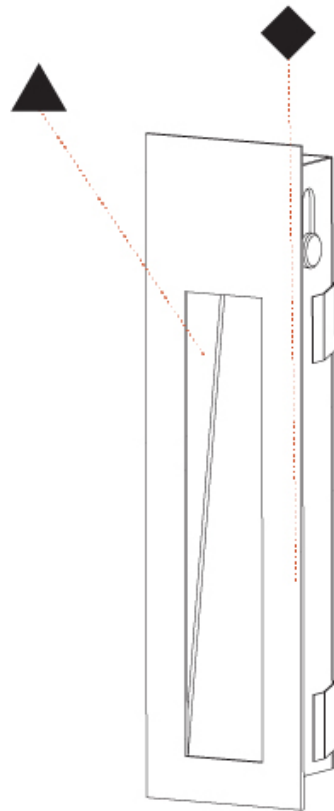

#### PHYSICAL

Shape: Rectangle
Width (mm): 40
Width (in): 1 9/16
Height (mm): 150
Depth (mm): 26
Height (in): 5 7/8
Depth (in): 1
Ceiling Thickness (mm): 10 / 12 / 15
Ceiling Thickness (in): 3/8 or 1/2 or 9/16
Min. Recessing Depth (mm): 30
Min. Recessing Depth (in): 1 3/16
Light Distribution: Asymmetric
Weight (kg): .21
Weight (lbs): .46
Installation Requirement: 140mm / 5 1/2" x 34mm / 1 5/16"
Fixture Finish: SSR / BKV / CWI / CRY / HAB / UFT / ITA / RUA / FTG / MYG / LOD / PUS / FRO / FUP / KIA / POP / BLS / SPG / MEY / GOH / GUM / CHC / COM / ABZ / JAG / OBR / MOS / ROR
Fixture Material: Aluminum

#### PHYSICAL

Shape: Rectangle
Width (mm): 40
Width (in): 1 9/16
Height (mm): 150
Depth (mm): 26
Height (in): 5 7/8
Depth (in): 1
Ceiling Thickness (mm): 10 / 12 / 15
Ceiling Thickness (in): 3/8 or 1/2 or 9/16
Min. Recessing Depth (mm): 30
Min. Recessing Depth (in): 1 3/16
Light Distribution: Asymmetric
Weight (kg): 0.21
Weight (lbs): 0.46
Screws: No visible screws
Fixture Finish: SSR / BKV / CWI / CRY / HAB / UFT / ITA / RUA / FTG / MYG / LOD / PUS / FRO / FUP / KIA / POP / BLS / SPG / MEY / GOH / GUM / CHC / COM / ABZ / JAG / OBR / MOS / ROR
Fixture Material: Aluminum
Cut-out Measurements: 140mm / 5 1/2" x 34mm / 1 5/16"

## DELIGHT STRING WIDE RECESSED

A35698-

PROJECT

TYPE

SPECIFIER

QUANTITY

DATE

A