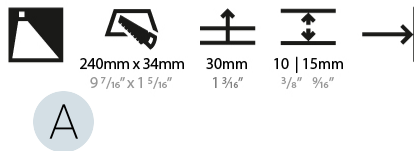

GENERAL

Series: Delight
Subseries: Delight String
Brand: Prolicht
Division: Architectural
Mounting Type: Recessed
Mounting Location: Wall
Subcategory: Step Light

PHYSICAL

Shape: Rectangle
Width (mm): 40
Width (in): 1 9/16
Height (mm): 250
Depth (mm): 26
Height (in): 9 13/16
Depth (in): 1
Ceiling Thickness (mm): 10 / 12 / 15
Ceiling Thickness (in): 3/8 or 1/2 or 9/16
Min. Recessing Depth (mm): 30
Min. Recessing Depth (in): 1 3/16
Light Distribution: Asymmetric
Weight (kg): .83
Weight (lbs): 1.8
Fixture Finish: SSR / BKV / CWI / CRY / HAB / UFT / ITA / RUA / FTG / MYG / LOD / PUS / FRO / FUP / KIA / POP / BLS / SPG / MEY / GOH / GUM / CHC / COM / ABZ / JAG / OBR / MOS / ROR
Fixture Material: Aluminum
Cut-out Measurements: 240mm / 9 7/16" x 34mm / 1 5/16"

ELECTRICAL

Lamp Type: LED (Zhaga Standard)
Input Wattage (W): 2.2
Total Output Wattage (W): 2
Dimming: Non-Dimming / Phase Dimming (120Vac only) / 0-10V Dimming
Driver Included: No
Driver Location: Remote
Driver Type: Constant Current - 120 / 277Vac
Driver Class: Class 2
Input Voltage (V): 120 - 277
Constant Current (MA): 700

LED

Number of LEDs: 1
Color Temperature (°K): 2700 / 3000 / 3500 / 4000
Max. Delivered Lumen (lm): 30
CRI: >90 CRI
Lamp Life (hrs): 50000

OPTICAL

RATINGS AND CERTIFICATIONS

Certified By: Certified for North American Standards
IP rating: IP20