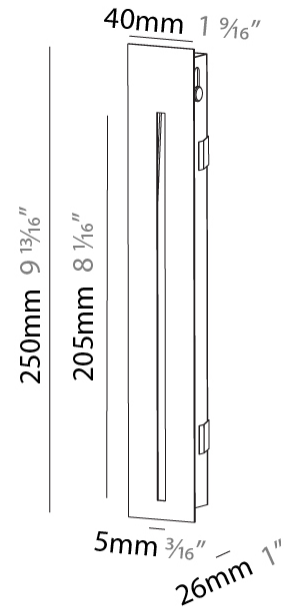

GENERAL

Series: Delight
Subseries: Delight String
Brand: Prolicht
Division: Architectural
Mounting Type: Recessed
Mounting Location: Wall
Subcategory: Step Light

PHYSICAL

Shape: Rectangle
Width (mm): 40
Width (in): 1 9/16
Height (mm): 250
Depth (mm): 26
Height (in): 9 13/16
Depth (in): 1
Ceiling Thickness (mm): 10 / 12 / 15
Ceiling Thickness (in): 3/8 or 1/2 or 9/16
Min. Recessing Depth (mm): 30
Min. Recessing Depth (in): 1 3/16
Light Distribution: Asymmetric
Weight (kg): .83
Weight (lbs): 1.8
Fixture Finish: SSR / BKV / CWI / CRY / HAB / UFT / ITA / RUA / FTG / MYG / LOD / PUS / FRO / FUP / KIA / POP / BLS / SPG / MEY / GOH / GUM / CHC / COM / ABZ / JAG / OBR / MOS / ROR
Fixture Material: Aluminum
Cut-out Measurements: 240mm / 9 7/16" x 34mm / 1 5/16"

ELECTRICAL

Lamp Type: LED (Zhaga Standard)
Input Wattage (W): 2.2
Total Output Wattage (W): 2
Dimming: Non-Dimming / Phase Dimming (120Vac only) / 0-10V Dimming
Driver Included: No
Driver Location: Remote
Driver Type: Constant Current - 120 / 277Vac
Driver Class: Class 2
Input Voltage (V): 120 - 277
Constant Current (MA): 700

LED

Number of LEDs: 1
Color Temperature (°K): 2700 / 3000 / 3500 / 4000
Max. Delivered Lumen (lm): 30
CRI: >90 CRI
Lamp Life (hrs): 50000

OPTICAL

RATINGS AND CERTIFICATIONS

Certified By: Certified for North American Standards
IP rating: IP20