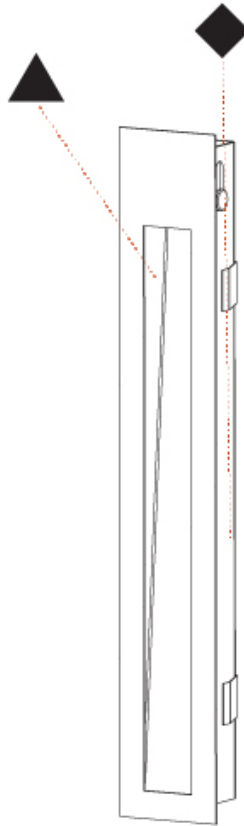

### A35697-

base number	Color	Finishes	Finishes
	Temperature	(Diamond)	(Triangle)

- To build a product code in our configurator select the specify button on the base model # product page
- To build a manual product code on this datasheet choose from the options listed below in blue font and add the suffix to the base model #

#### PHYSICAL

Shape: Rectangle
Width (mm): 40
Width (in): 1 9/16
Height (mm): 250
Depth (mm): 26
Height (in): 9 13/16
Depth (in): 1
Ceiling Thickness (mm): 10 / 12 / 15
Ceiling Thickness (in): 3/8 or 1/2 or 9/16
Min. Recessing Depth (mm): 30
Min. Recessing Depth (in): 1 3/16
Light Distribution: Asymmetric
Weight (kg): .83
Weight (lbs): 1.8
Fixture Finish: SSR / BKV / CWI / CRY / HAB / UFT / ITA / RUA / FTG / MYG / LOD / PUS / FRO / FUP / KIA / POP / BLS / SPG / MEY / GOH / GUM / CHC / COM / ABZ / JAG / OBR / MOS / ROR
Fixture Material: Aluminum
Cut-out Measurements: 240mm / 9 7/16" x 34mm / 1 5/16"

#### PHYSICAL

Shape: Rectangle  
 Length (mm): 250  
 Length (in): 9 <sup>13</sup>/<sub>16</sub>  
 Width (mm): 40  
 Width (in): 1 <sup>9</sup>/<sub>16</sub>  
 Height (mm): 250  
 Depth (mm): 26  
 Height (in): 9 <sup>13</sup>/<sub>16</sub>  
 Depth (in): 1  
 Ceiling Thickness (mm): 10 / 12 / 15  
 Ceiling Thickness (in): 3/8 or 1/2 or 9/16  
 Min. Recessing Depth (mm): 30  
 Min. Recessing Depth (in): 1 <sup>3</sup>/<sub>16</sub>  
 Light Distribution: Asymmetric  
 Weight (kg): .83  
 Weight (lbs): 1.8  
 Fixture Finish: SSR / BKV / CWI / CRY / HAB / UFT / ITA / RUA / FTG / MYG / LOD / PUS / FRO / FUP / KIA / POP / BLS / SPG / MEY / GOH / GUM / CHC / COM / ABZ / JAG / OBR / MOS / ROR  
 Fixture Material: Aluminum  
 Cut-out Measurements: 240mm / 9 7/16" x 34mm / 1 5/16"

## DELIGHT STRING WIDE RECESSED

A35699-

PROJECT

TYPE

SPECIFIER

QUANTITY

DATE

A