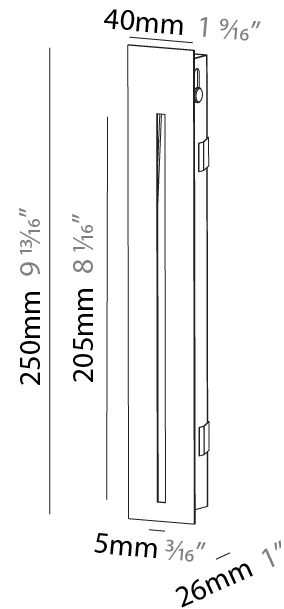

GENERAL

Series: Delight
Subseries: Delight String
Partner: Prolicht
Division: Architectural
Installation: Recessed
Product Type: Step Light
Mounting Location: Wall
Light Distribution: Asymmetric

PHYSICAL

Shape: Rectangle
Width (mm): 40
Width (in): 1 9/16
Height (mm): 250
Depth (mm): 26
Height (in): 9 13/16
Depth (in): 1
Ceiling Thickness (mm): 10 / 12 / 15
Ceiling Thickness (in): 3/8 or 1/2 or 9/16
Min. Recessing Depth (mm): 30
Min. Recessing Depth (in): 1 3/16
Weight (kg): .83
Weight (lbs): 1.8
Fixture Finish: SSR / BKV / CWI / CRY / HAB / UFT / ITA / RUA / FTG / MYG / LOD / PUS / FRO / FUP / KIA / POP / BLS / SPG / MEY / GOH / CHC / COM / ABZ / JAG / OBR / MOS / ROR
Fixture Material: Aluminum
Cut-out Measurements: 240mm / 9 7/16" x 34mm / 1 5/16"

ELECTRICAL

Lamp Type: LED (Zhaga Standard)
Input Wattage (W): 2.2
Total Output Wattage (W): 2
Dimming: Non-Dimming / Phase Dimming (120Vac only) / 0-10V Dimming
Driver Included: No
Driver Location: Remote
Driver Type: Constant Current - 120 / 277Vac
Driver Class: Class 2
Input Voltage (V): 120 - 277
Constant Current (MA): 700

LED

Number of LEDs: 1
Color Temperature (°K): 2700 / 3000 / 3500 / 4000
Max. Delivered Lumen (lm): 30
CRI: >90 CRI
Lamp Life (hrs): 50000

OPTICAL

RATINGS AND CERTIFICATIONS

Certified By: Certified for North American Standards
IP rating: IP20

PROJECT
TYPE
SPECIFIER
QUANTITY
DATE