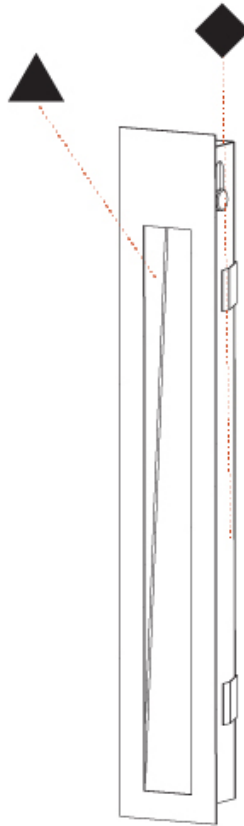

DELIGHT STRING WIDE RECESSED

A35699-

PROJECT _____

TYPE _____

SPECIFIER _____

QUANTITY _____

DATE _____

A