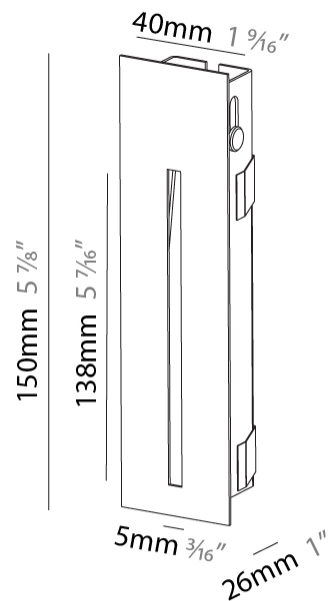

GENERAL

Series: Delight
Subseries: Delight String
Partner: Prolicht
Division: Architectural
Installation: Recessed
Product Type: Step Light
Mounting Location: Wall
Light Distribution: Asymmetric

PHYSICAL

Shape: Rectangle
Width (mm): 40
Width (in): 1 9/16
Height (mm): 150
Depth (mm): 26
Height (in): 5 7/8
Depth (in): 1
Ceiling Thickness (mm): 10 / 12 / 15
Ceiling Thickness (in): 3/8 or 1/2 or 9/16
Min. Recessing Depth (mm): 30
Min. Recessing Depth (in): 1 3/16
Weight (kg): .21
Weight (lbs): .46
Installation Requirement: 140mm / 5 1/2" x 34mm / 1 5/16"
Fixture Finish: SSR / BKV / CWI / CRY / HAB / UFT / ITA / RUA / FTG / MYG / LOD / PUS / FRO / FUP / KIA / POP / BLS / SPG / MEY / GOH / CHC / COM / ABZ / JAG / OBR / MOS / ROR
Fixture Material: Aluminum

ELECTRICAL

Lamp Type: LED (Zhaga Standard)
Input Wattage (W): 2.2
Total Output Wattage (W): 2
Dimming: Non-Dimming / Phase Dimming (120Vac only) / 0-10V Dimming
Driver Included: No
Driver Location: Remote
Driver Type: Constant Current - 120 / 277Vac
Driver Class: Class 2
Input Voltage (V): 120 - 277
Constant Current (MA): 700

LED

Number of LEDs: 1
Color Temperature (°K): 2700 / 3000 / 3500 / 4000
Max. Delivered Lumen (lm): 30
CRI: >90 CRI
Lamp Life (hrs): 50000

OPTICAL

RATINGS AND CERTIFICATIONS

Certified By: Certified for North American Standards
IP rating: IP20