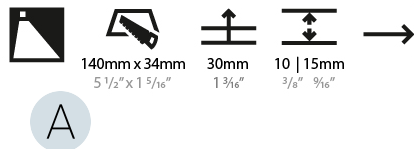

GENERAL

Series: Delight
Subseries: Delight String Wide
Partner: Prolicht
Division: Architectural
Installation: Recessed
Product Type: Step Light
Mounting Location: Wall
Light Distribution: Asymmetric

PHYSICAL

Shape: Rectangle
Width (mm): 40
Width (in): 1 9/16
Height (mm): 150
Depth (mm): 26
Height (in): 5 7/8
Depth (in): 1
Ceiling Thickness (mm): 10 / 12 / 15
Ceiling Thickness (in): 3/8 or 1/2 or 9/16
Min. Recessing Depth (mm): 30
Min. Recessing Depth (in): 1 3/16
Weight (kg): 0.21
Weight (lbs): 0.46
Screws: No visible screws
Fixture Finish: SSR / BKV / CWI / CRY / HAB / UFT / ITA / RUA / FTG / MYG / LOD / PUS / FRO / FUP / KIA / POP / BLS / SPG / MEY / GOH / CHC / COM / ABZ / JAG / OBR / MOS / ROR
Fixture Material: Aluminum
Cut-out Measurements: 140mm / 5 1/2" x 34mm / 1 5/16"

ELECTRICAL

Lamp Type: LED (Zhaga Standard)
Input Wattage (W): 2.2
Total Output Wattage (W): 2
Dimming: Non-Dimming / Phase Dimming (120Vac only) / 0-10V Dimming
Driver Included: No
Driver Location: Remote
Driver Type: Constant Current - 120 / 277Vac
Driver Class: Class 2
Input Voltage (V): 120 - 277
Constant Current (MA): 700

LED

Number of LEDs: 1
Color Temperature (°K): 2700 / 3000 / 3500 / 4000
Max. Delivered Lumen (lm): 60 / 60 / 68 / 70
CRI: >90 CRI
Lamp Life (hrs): 50000

OPTICAL

RATINGS AND CERTIFICATIONS

Certified By: Certified for North American Standards
IP rating: IP20