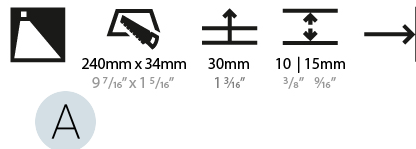

GENERAL

Series: Delight
Subseries: Delight String
Partner: Prolicht
Division: Architectural
Installation: Recessed
Product Type: Step Light
Mounting Location: Wall
Light Distribution: Asymmetric

PHYSICAL

Shape: Rectangle
Width (mm): 40
Width (in): 1 9/16
Height (mm): 250
Depth (mm): 26
Height (in): 9 13/16
Depth (in): 1
Ceiling Thickness (mm): 10 / 12 / 15
Ceiling Thickness (in): 3/8 or 1/2 or 9/16
Min. Recessing Depth (mm): 30
Min. Recessing Depth (in): 1 3/16
Weight (kg): .83
Weight (lbs): 1.8
Fixture Finish: SSR / BKV / CWI / CRY / HAB / UFT / ITA / RUA / FTG / MYG / LOD / PUS / FRO / FUP / KIA / POP / BLS / SPG / MEY / GOH / CHC / COM / ABZ / JAG / OBR / MOS / ROR
Fixture Material: Aluminum
Cut-out Measurements: 240mm / 9 7/16" x 34mm / 1 5/16"

ELECTRICAL

Lamp Type: LED (Zhaga Standard)
Input Wattage (W): 2.2
Total Output Wattage (W): 2
Dimming: Non-Dimming / Phase Dimming (120Vac only) / 0-10V Dimming
Driver Included: No
Driver Location: Remote
Driver Type: Constant Current - 120 / 277Vac
Driver Class: Class 2
Input Voltage (V): 120 - 277
Constant Current (MA): 700

LED

Number of LEDs: 1
Color Temperature (°K): 2700 / 3000 / 3500 / 4000
Max. Delivered Lumen (lm): 30
CRI: >90 CRI
Lamp Life (hrs): 50000

OPTICAL

RATINGS AND CERTIFICATIONS

Certified By: Certified for North American Standards
IP rating: IP20

PROJECT
TYPE
SPECIFIER
QUANTITY
DATE