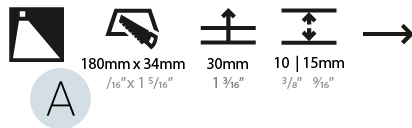

GENERAL

Series: Delight
Subseries: Delight String Step Wide
Partner: Prolicht
Division: Architectural
Installation: Recessed
Product Type: Step Light
Mounting Location: Wall
Light Distribution: Asymmetric

PHYSICAL

Shape: Rectangle
Length (mm): 190
Length (in): 7 1/2
Height (mm): 40
Depth (mm): 27
Height (in): 1 9/16
Depth (in): 1 1/16
Ceiling Thickness (mm): 10 / 12 / 15
Ceiling Thickness (in): 3/8 or 1/2 or 9/16
Min. Recessing Depth (mm): 30
Min. Recessing Depth (in): 1 3/16
Weight (kg): 0.208
Weight (lbs): .4576
Fixture Finish: SSR / BKV / CWI / CRY / HAB / UFT / ITA / RUA / FTG / MYG / LOD / PUS / FRO / FUP / KIA / POP / BLS / SPG / MEY / GOH / CHC / COM / ABZ / JAG / OBR / MOS / ROR
Fixture Material: Aluminum
Cut-out Measurements: 140mm / 5 1/2" x 34mm / 1 5/16"

ELECTRICAL

Lamp Type: LED (Zhaga Standard)
Input Wattage (W): 2.2
Total Output Wattage (W): 2
Dimming: 0-10V Dimming / Phase Dimming (120Vac Only)
Driver Included: No
Driver Location: Remote
Driver Type: Constant Voltage - 120 / 277Vac
Driver Class: Class 2
Input Voltage (V): 120 - 277
Output Voltage (V): 24

LED

Number of LEDs: 1
Color Temperature (°K): 3000 / 3500 / 5000
Max. Delivered Lumen (lm): 60
CRI: >80 CRI
Lamp Life (hrs): 50000

OPTICAL

RATINGS AND CERTIFICATIONS

Certified By: Certified for North American Standards
IP rating: IP20