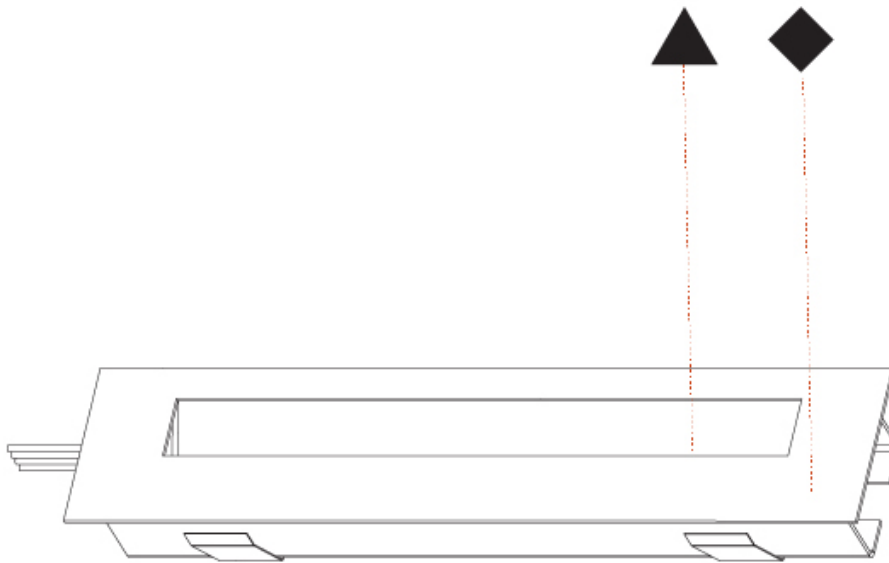

DELIGHT STRING STEP WIDE RECESSED

A35702-

PROJECT

TYPE

SPECIFIER

QUANTITY

DATE

PROJECT	_____
TYPE	_____
SPECIFIER	_____
QUANTITY	_____
DATE	_____