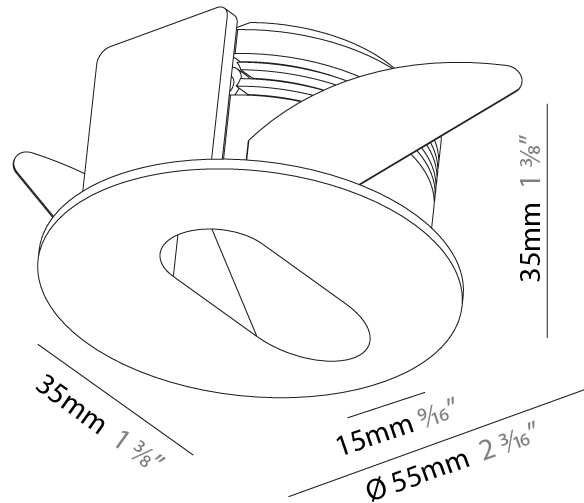

A35693- -
base number   Color   Finishes
                         Temperature   (Diamond)

1. To build a product code in our configurator select the specify button on the base model # product page
2. To build a manual product code on this datasheet choose from the options listed below in blue font and add the suffix to the base model #

GENERAL

Series: Delight
Subseries: Delight Lollipop Round Wide
Partner: Prolicht
Division: Architectural
Installation: Recessed
Product Type: Step Light
Mounting Location: Wall
Light Distribution: Asymmetric

PHYSICAL

Shape: Round
Diameter (mm): 55
Diameter (in): 2 ³/₁₆
Depth (mm): 35
Depth (in): 1 ³/₈
Min. Recessing Depth (mm): 40
Min. Recessing Depth (in): 1 ⁹/₁₆
Weight (kg): 0.11
Weight (lbs): 0.25
Fixture Finish: SSR / BKV / CWI / CRY / HAB / UFT / ITA / RUA / FTG / MYG / LOD / PUS / FRO / FUP / KIA / POP / BLS / SPG / MEY / GOH / CHC / COM / ABZ / JAG / OBR / MOS / ROR
Fixture Material: Aluminum

ELECTRICAL

Lamp Type: LED (Zhaga Standard)
Input Wattage (W): 2.2
Total Output Wattage (W): 2
Dimming: 0-10V Dimming / Phase Dimming (120Vac Only)
Driver Included: No
Driver Location: Remote
Driver Type: Constant Current - 120 / 277Vac
Input Voltage (V): 120 - 277
Constant Current (MA): 700

LED

Number of LEDs: 1
Color Temperature (°K): 2700 / 3000 / 4000
Max. Delivered Lumen (lm): 150 / 160 / 170
CRI: >90 CRI
Lamp Life (hrs): 50000

OPTICAL

RATINGS AND CERTIFICATIONS

Certified By: Certified for North American Standards
IP rating: IP20