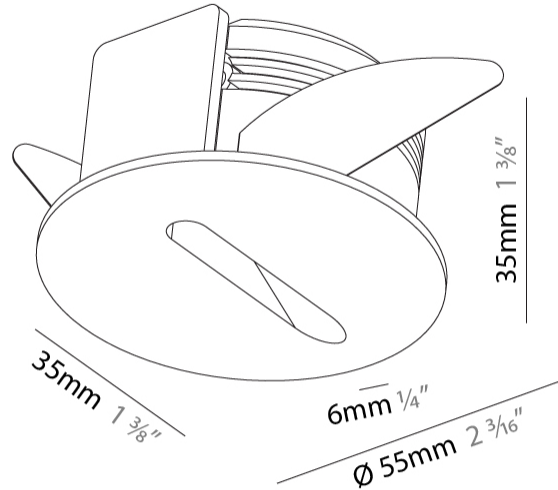

1. To build a product code in our configurator select the specify button on the base model # product page
2. To build a manual product code on this datasheet choose from the options listed below in blue font and add the suffix to the base model #

GENERAL

Series: Delight
Subseries: Delight Lollipop Round
Partner: Prolicht
Division: Architectural
Installation: Recessed
Product Type: Step Light
Mounting Location: Wall
Light Distribution: Asymmetric

PHYSICAL

Shape: Round
Diameter (mm): 55
Diameter (in): 2 3/16
Depth (mm): 35
Depth (in): 1 3/8
Ceiling Thickness (mm): 10 / 15
Min. Recessing Depth (mm): 40
Min. Recessing Depth (in): 1 9/16
Weight (kg): 0.11
Weight (lbs): 0.25
Fixture Finish: SSR / BKV / CWI / CRY / HAB / UFT / ITA / RUA / FTG / MYG / LOD / PUS / FRO / FUP / KIA / POP / BLS / SPG / MEY / GOH / CHC / COM / ABZ / JAG / OBR / MOS / ROR
Fixture Material: Aluminum
Cut-out Measurements: Ø50mm / 1 15/16"

ELECTRICAL

Lamp Type: LED (Zhaga Standard)
Input Wattage (W): 2.2
Total Output Wattage (W): 2
Dimming: 0-10V Dimming / Phase Dimming (120Vac Only)
Driver Included: No
Driver Location: Remote
Driver Type: Constant Current - 120 / 277Vac
Input Voltage (V): 120 - 277
Constant Current (MA): 700

LED

Number of LEDs: 1
Color Temperature (°K): 2700 / 3000 / 4000
Max. Delivered Lumen (lm): 80 / 80 / 90
CRI: >90 CRI
Lamp Life (hrs): 50000

OPTICAL

RATINGS AND CERTIFICATIONS

Certified By: Certified for North American Standards
IP rating: IP20