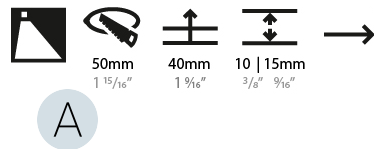

A35693- -
base number   Color   Finishes
                         Temperature   (Diamond)

1. To build a product code in our configurator select the specify button on the base model # product page
2. To build a manual product code on this datasheet choose from the options listed below in blue font and add the suffix to the base model #

GENERAL

Series: Delight
Subseries: Delight Lollipop Round Wide
Partner: Prolicht
Division: Architectural
Installation: Recessed
Product Type: Step Light
Mounting Location: Wall
Light Distribution: Asymmetric

PHYSICAL

Shape: Round
Diameter (mm): 55
Diameter (in): 2 ³/₁₆
Depth (mm): 35
Depth (in): 1 ³/₈
Min. Recessing Depth (mm): 40
Min. Recessing Depth (in): 1 ⁹/₁₆
Weight (kg): 0.11
Weight (lbs): 0.25
Fixture Finish: SSR / BKV / CWI / CRY / HAB / UFT / ITA / RUA / FTG / MYG / LOD / PUS / FRO / FUP / KIA / POP / BLS / SPG / MEY / GOH / CHC / COM / ABZ / JAG / OBR / MOS / ROR
Fixture Material: Aluminum

ELECTRICAL

Lamp Type: LED (Zhaga Standard)
Input Wattage (W): 2.2
Total Output Wattage (W): 2
Dimming: 0-10V Dimming / Phase Dimming (120Vac Only)
Driver Included: No
Driver Location: Remote
Driver Type: Constant Current - 120 / 277Vac
Input Voltage (V): 120 - 277
Constant Current (MA): 700

LED

Number of LEDs: 1
Color Temperature (°K): 2700 / 3000 / 4000
Max. Delivered Lumen (lm): 150 / 160 / 170
CRI: >90 CRI
Lamp Life (hrs): 50000

OPTICAL

RATINGS AND CERTIFICATIONS

Certified By: Certified for North American Standards
IP rating: IP20