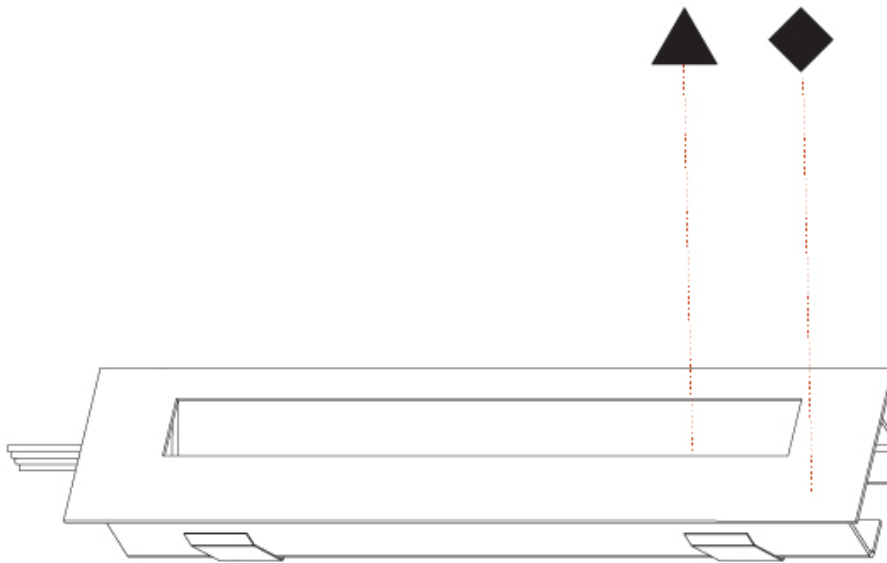

## DELIGHT STRING STEP WIDE RECESSED

A35702-

PROJECT

TYPE

SPECIFIER

QUANTITY

DATE

A