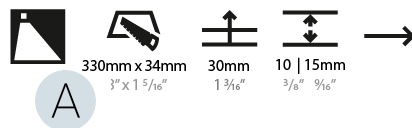

GENERAL

Series: Delight
Subseries: Delight String Step
Partner: Prolicht
Division: Architectural
Installation: Recessed
Product Type: Step Light
Mounting Location: Wall
Light Distribution: Asymmetric

PHYSICAL

Shape: Rectangle
Length (mm): 340
Length (in): 13 3/8
Height (mm): 40
Depth (mm): 27
Height (in): 1 9/16
Depth (in): 1 1/16
Ceiling Thickness (mm): 10 / 12 / 15
Ceiling Thickness (in): 3/8 or 1/2 or 9/16
Min. Recessing Depth (mm): 30
Min. Recessing Depth (in): 1 3/16
Weight (kg): 0.404
Weight (lbs): 0.89
Fixture Finish: SSR / BKV / CWI / CRY / HAB / UFT / ITA / RUA / FTG / MYG / LOD / PUS / FRO / FUP / KIA / POP / BLS / SPG / MEY / GOH / CHC / COM / ABZ / JAG / OBR / MOS / ROR
Fixture Material: Aluminum
Cut-out Measurements: 330mm / 13" x 34mm / 1 5/16"

ELECTRICAL

Lamp Type: LED (Zhaga Standard)
Input Wattage (W): 4
Total Output Wattage (W): 3.6
Dimming: 0-10V Dimming / Phase Dimming (120Vac Only)
Driver Included: No
Driver Location: Remote
Driver Type: Constant Voltage - 120 / 277Vac
Driver Class: Class 2
Input Voltage (V): 120 - 277
Output Voltage (V): 24

LED

Number of LEDs: 1
Color Temperature (°K): 3000 / 3500 / 5000
Max. Delivered Lumen (lm): 120
CRI: >80 CRI
Lamp Life (hrs): 50000

OPTICAL

RATINGS AND CERTIFICATIONS

Certified By: Certified for North American Standards
IP rating: IP20