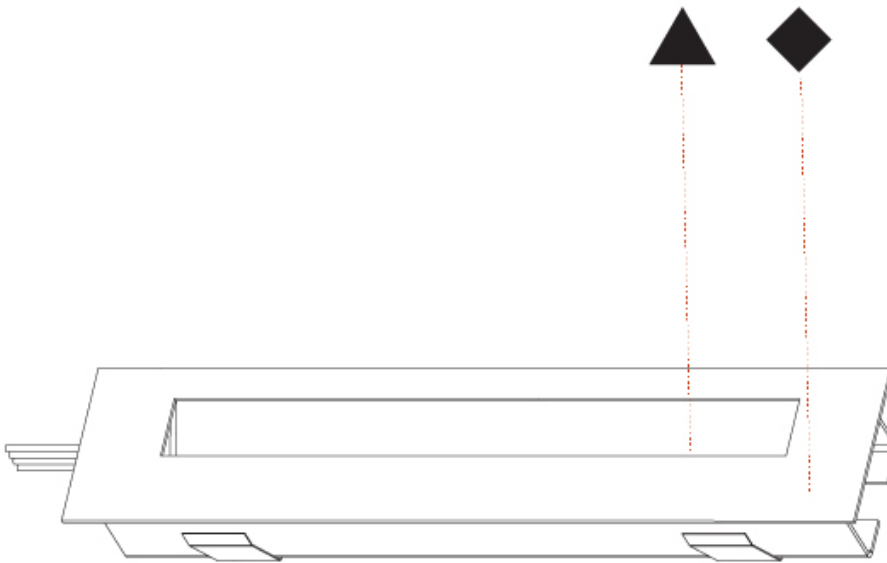

180mm x 34mm
 1/16" x 1 5/16"
 30mm
 1 3/16"
 10 | 15mm
 3/8" | 9/16"

DELIGHT STRING STEP WIDE RECESSED

A35702-

PROJECT

TYPE

SPECIFIER

QUANTITY

DATE