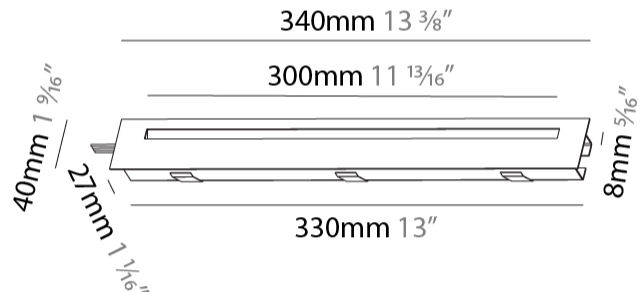

GENERAL

Series: Delight
Subseries: Delight String Step
Partner: Prolicht
Division: Architectural
Installation: Recessed
Product Type: Step Light
Mounting Location: Wall
Light Distribution: Asymmetric

PHYSICAL

Shape: Rectangle
Length (mm): 340
Length (in): 13 3/8
Height (mm): 40
Depth (mm): 27
Height (in): 1 9/16
Depth (in): 1 1/16
Ceiling Thickness (mm): 10 / 12 / 15
Ceiling Thickness (in): 3/8 or 1/2 or 9/16
Min. Recessing Depth (mm): 30
Min. Recessing Depth (in): 1 3/16
Weight (kg): 0.404
Weight (lbs): 0.89
Fixture Finish: SSR / BKV / CWI / CRY / HAB / UFT / ITA / RUA / FTG / MYG / LOD / PUS / FRO / FUP / KIA / POP / BLS / SPG / MEY / GOH / CHC / COM / ABZ / JAG / OBR / MOS / ROR
Fixture Material: Aluminum
Cut-out Measurements: 330mm / 13" x 34mm / 1 5/16"

ELECTRICAL

Lamp Type: LED (Zhaga Standard)
Input Wattage (W): 4
Total Output Wattage (W): 3.6
Dimming: 0-10V Dimming / Phase Dimming (120Vac Only)
Driver Included: No
Driver Location: Remote
Driver Type: Constant Voltage - 120 / 277Vac
Driver Class: Class 2
Input Voltage (V): 120 - 277
Output Voltage (V): 24

LED

Number of LEDs: 1
Color Temperature (°K): 3000 / 3500 / 5000
Max. Delivered Lumen (lm): 120
CRI: >80 CRI
Lamp Life (hrs): 50000

OPTICAL

RATINGS AND CERTIFICATIONS

Certified By: Certified for North American Standards
IP rating: IP20