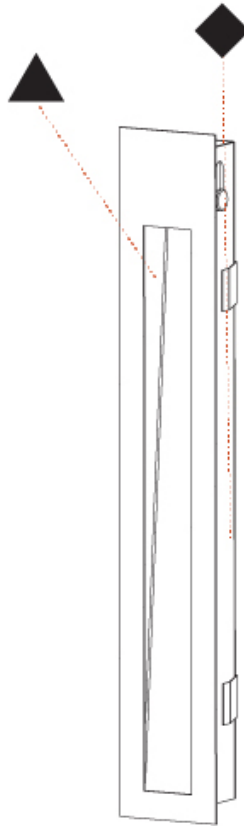

PROJECT
TYPE
SPECIFIER
QUANTITY
DATE

DELIGHT STRING RECESSED

A35697-

base number	Color	Finishes	Finishes
	Temperature	(Diamond)	(Triangle)

- To build a product code in our configurator select the specify button on the base model # product page
- To build a manual product code on this datasheet choose from the options listed below in blue font and add the suffix to the base model #

Shape: Rectangle
Width (mm): 40
Width (in): 1 9/16
Height (mm): 250
Depth (mm): 26
Height (in): 9 13/16
Depth (in): 1
Ceiling Thickness (mm): 10 / 12 / 15
Ceiling Thickness (in): 3/8 or 1/2 or 9/16
Min. Recessing Depth (mm): 30
Min. Recessing Depth (in): 1 3/16
Weight (kg): .83
Weight (lbs): 1.8
Fixture Finish: SSR / BKV / CWI / CRY / HAB / UFT / ITA / RUA / FTG / MYG / LOD / PUS / FRO / FUP / KIA / POP / BLS / SPG / MEY / GOH / CHC / COM / ABZ / JAG / OBR / MOS / ROR
Fixture Material: Aluminum
Cut-out Measurements: 240mm / 9 7/16" x 34mm / 1 5/16"

Shape: Rectangle
Length (mm): 250
Length (in): 9 13/16
Width (mm): 40
Width (in): 1 9/16
Height (mm): 250
Depth (mm): 26
Height (in): 9 13/16
Depth (in): 1
Ceiling Thickness (mm): 10 / 12 / 15
Ceiling Thickness (in): 3/8 or 1/2 or 9/16
Min. Recessing Depth (mm): 30
Min. Recessing Depth (in): 1 3/16
Weight (kg): .83
Weight (lbs): 1.8
Fixture Finish: SSR / BKV / CWI / CRY / HAB / UFT / ITA / RUA / FTG / MYG / LOD / PUS / FRO / FUP / KIA / POP / BLS / SPG / MEY / GOH / CHC / COM / ABZ / JAG / OBR / MOS / ROR
Fixture Material: Aluminum
Cut-out Measurements: 240mm / 9 7/16" x 34mm / 1 5/16"

DELIGHT STRING WIDE RECESSED

A35699-

PROJECT

TYPE

SPECIFIER

QUANTITY

DATE

A