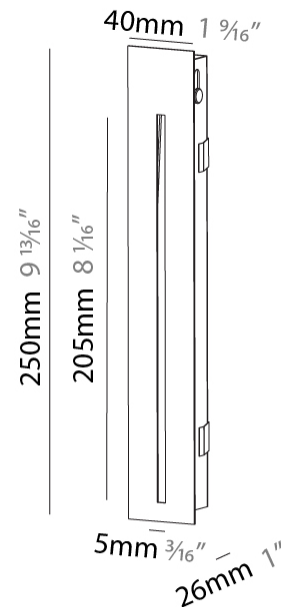

GENERAL

Series: Delight
Subseries: Delight String
Partner: Prolicht
Division: Architectural
Installation: Recessed
Product Type: Step Light
Mounting Location: Wall
Light Distribution: Asymmetric

PHYSICAL

Shape: Rectangle
Width (mm): 40
Width (in): 1 9/16
Height (mm): 250
Depth (mm): 26
Height (in): 9 13/16
Depth (in): 1
Ceiling Thickness (mm): 10 / 12 / 15
Ceiling Thickness (in): 3/8 or 1/2 or 9/16
Min. Recessing Depth (mm): 30
Min. Recessing Depth (in): 1 3/16
Weight (kg): .83
Weight (lbs): 1.8
Fixture Finish: SSR / BKV / CWI / CRY / HAB / UFT / ITA / RUA / FTG / MYG / LOD / PUS / FRO / FUP / KIA / POP / BLS / SPG / MEY / GOH / CHC / COM / ABZ / JAG / OBR / MOS / ROR
Fixture Material: Aluminum
Cut-out Measurements: 240mm / 9 7/16" x 34mm / 1 5/16"

ELECTRICAL

Lamp Type: LED (Zhaga Standard)
Input Wattage (W): 2.2
Total Output Wattage (W): 2
Dimming: Non-Dimming / Phase Dimming (120Vac only) / 0-10V Dimming
Driver Included: No
Driver Location: Remote
Driver Type: Constant Current - 120 / 277Vac
Driver Class: Class 2
Input Voltage (V): 120 - 277
Constant Current (MA): 700

LED

Number of LEDs: 1
Color Temperature (°K): 2700 / 3000 / 3500 / 4000
Max. Delivered Lumen (lm): 30
CRI: >90 CRI
Lamp Life (hrs): 50000

OPTICAL

RATINGS AND CERTIFICATIONS

Certified By: Certified for North American Standards
IP rating: IP20