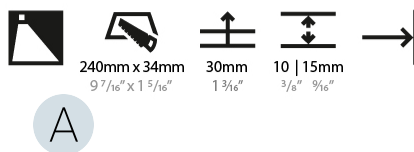

GENERAL

Series: Delight
Subseries: Delight String
Partner: Prolicht
Division: Architectural
Installation: Recessed
Product Type: Step Light
Mounting Location: Wall
Light Distribution: Asymmetric

PHYSICAL

Shape: Rectangle
Width (mm): 40
Width (in): 1 9/16
Height (mm): 250
Depth (mm): 26
Height (in): 9 13/16
Depth (in): 1
Ceiling Thickness (mm): 10 / 12 / 15
Ceiling Thickness (in): 3/8 or 1/2 or 9/16
Min. Recessing Depth (mm): 30
Min. Recessing Depth (in): 1 3/16
Weight (kg): .83
Weight (lbs): 1.8
Fixture Finish: SSR / BKV / CWI / CRY / HAB / UFT / ITA / RUA / FTG / MYG / LOD / PUS / FRO / FUP / KIA / POP / BLS / SPG / MEY / GOH / CHC / COM / ABZ / JAG / OBR / MOS / ROR
Fixture Material: Aluminum
Cut-out Measurements: 240mm / 9 7/16" x 34mm / 1 5/16"

ELECTRICAL

Lamp Type: LED (Zhaga Standard)
Input Wattage (W): 2.2
Total Output Wattage (W): 2
Dimming: Non-Dimming / Phase Dimming (120Vac only) / 0-10V Dimming
Driver Included: No
Driver Location: Remote
Driver Type: Constant Current - 120 / 277Vac
Driver Class: Class 2
Input Voltage (V): 120 - 277
Constant Current (MA): 700

LED

Number of LEDs: 1
Color Temperature (°K): 2700 / 3000 / 3500 / 4000
Max. Delivered Lumen (lm): 30
CRI: >90 CRI
Lamp Life (hrs): 50000

OPTICAL

RATINGS AND CERTIFICATIONS

Certified By: Certified for North American Standards
IP rating: IP20