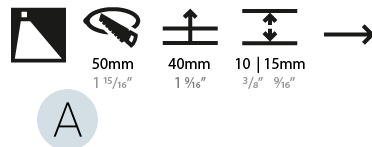

1. To build a product code in our configurator select the specify button on the base model # product page
2. To build a manual product code on this datasheet choose from the options listed below in blue font and add the suffix to the base model #

GENERAL

Series: Delight
Subseries: Delight Lollipop Round Wide
Brand: Prolicht
Division: Architectural
Mounting Type: Recessed
Mounting Location: Wall
Subcategory: Step Light

PHYSICAL

Shape: Round
Diameter (mm): 55
Diameter (in): 2 3/16
Depth (mm): 35
Depth (in): 1 3/8
Min. Recessing Depth (mm): 40
Min. Recessing Depth (in): 1 9/16
Light Distribution: Asymmetric
Weight (kg): 0.11
Weight (lbs): 0.25
Fixture Finish: [SSR / BKV / CWI / CRY / HAB / UFT / ITA / RUA / FTG / MYG / LOD / PUS / FRO / FUP / KIA / POP / BLS / SPG / MEY / GOH / GUM / CHC / COM / ABZ / JAG / OBR / MOS / ROR](#)
Fixture Material: Aluminum

ELECTRICAL

Lamp Type: LED (Zhaga Standard)
Input Wattage (W): 2.2
Total Output Wattage (W): 2
Dimming: 0-10V Dimming / Phase Dimming (120Vac Only)
Driver Included: No
Driver Location: Remote
Driver Type: Constant Current - 120 / 277Vac
Input Voltage (V): 120 - 277
Constant Current (MA): 700

LED

Number of LEDs: 1
Color Temperature (°K): [2700 / 3000 / 4000](#)
Max. Delivered Lumen (lm): 150 / 160 / 170
CRI: >90 CRI
Lamp Life (hrs): 50000

OPTICAL

RATINGS AND CERTIFICATIONS

Certified By: Certified for North American Standards
IP rating: IP20