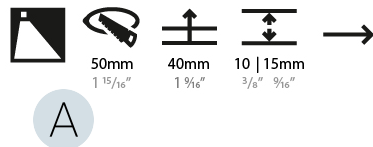

1. To build a product code in our configurator select the specify button on the base model # product page
2. To build a manual product code on this datasheet choose from the options listed below in blue font and add the suffix to the base model #

GENERAL

Series: Delight
Subseries: Delight Lollipop Square
Brand: Prolicht
Division: Architectural
Mounting Type: Recessed
Mounting Location: Wall
Subcategory: Step Light

PHYSICAL

Shape: Square
Length (mm): 53
Length (in): 2 1/16
Height (mm): 53
Depth (mm): 35
Height (in): 2 1/16
Depth (in): 1 3/8
Min. Recessing Depth (mm): 40
Min. Recessing Depth (in): 1 9/16
Light Distribution: Asymmetric
Weight (kg): 0.11
Weight (lbs): 0.25
Fixture Finish: SSR / BKV / CWI / CRY / HAB / UFT / ITA / RUA / FTG / MYG / LOD / PUS / FRO / FUP / KIA / POP / BLS / SPG / MEY / GOH / GUM / CHC / COM / ABZ / JAG / OBR / MOS / ROR
Fixture Material: Aluminum

ELECTRICAL

Lamp Type: LED (Zhaga Standard)
Input Wattage (W): 2.2
Total Output Wattage (W): 2
Dimming: 0-10V Dimming / Phase Dimming (120Vac Only)
Driver Included: No
Driver Location: Remote
Driver Type: Constant Current - 120 / 277Vac
Input Voltage (V): 120 - 277
Constant Current (MA): 700

LED

Number of LEDs: 1
Color Temperature (°K): 2700 / 3000 / 4000
Max. Delivered Lumen (lm): 80 / 80 / 90
Nominal Lumen (lm): 144
CRI: >90 CRI
Lamp Life (hrs): 50000

OPTICAL

RATINGS AND CERTIFICATIONS

Certified By: Certified for North American Standards
IP rating: IP20