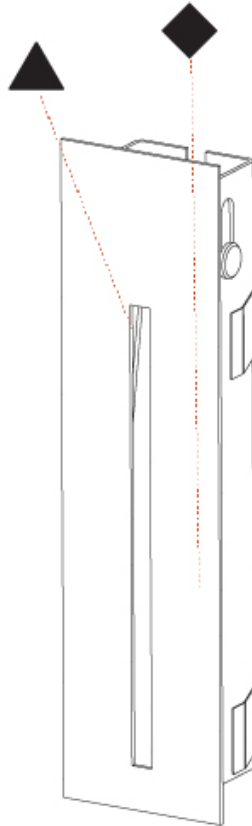

### PHYSICAL

Shape: Square  
 Length (mm): 53  
 Length (in): 2 1/4  
 Height (mm): 53  
 Depth (mm): 35  
 Height (in): 2 1/4  
 Depth (in): 1 3/8  
 Min. Recessing Depth (mm): 40  
 Min. Recessing Depth (in): 1 9/16  
 Light Distribution: Asymmetric  
 Weight (kg): 0.11  
 Weight (lbs): 0.25  
 Fixture Finish: SSR / BKV / CWI / CRY / HAB / UFT / ITA / RUA / FTG / MYG / LOD / PUS / FRO / FUP / KIA / POP / BLS / SPG / MEY / GOH / GUM / CHC / COM / ABZ / JAG / OBR / MOS / ROR  
 Fixture Material: Aluminum

#### PHYSICAL

Shape: Rectangle
Width (mm): 40
Width (in): 1 9/16
Height (mm): 150
Depth (mm): 26
Height (in): 5 7/8
Depth (in): 1
Ceiling Thickness (mm): 10 / 12 / 15
Ceiling Thickness (in): 3/8 or 1/2 or 9/16
Min. Recessing Depth (mm): 30
Min. Recessing Depth (in): 1 3/16
Light Distribution: Asymmetric
Weight (kg): .21
Weight (lbs): .46
Installation Requirement: 140mm / 5 1/2" x 34mm / 1 5/16"
Fixture Finish: SSR / BKV / CWI / CRY / HAB / UFT / ITA / RUA / FTG / MYG / LOD / PUS / FRO / FUP / KIA / POP / BLS / SPG / MEY / GOH / GUM / CHC / COM / ABZ / JAG / OBR / MOS / ROR
Fixture Material: Aluminum

## DELIGHT STRING RECESSED

A35696-

PROJECT

TYPE

SPECIFIER

QUANTITY

DATE

A

#### PHYSICAL

Shape: Rectangle
Width (mm): 40
Width (in): 1 9/16
Height (mm): 250
Depth (mm): 26
Height (in): 9 13/16
Depth (in): 1
Ceiling Thickness (mm): 10 / 12 / 15
Ceiling Thickness (in): 3/8 or 1/2 or 9/16
Min. Recessing Depth (mm): 30
Min. Recessing Depth (in): 1 3/16
Light Distribution: Asymmetric
Weight (kg): .83
Weight (lbs): 1.8
Fixture Finish: SSR / BKV / CWI / CRY / HAB / UFT / ITA / RUA / FTG / MYG / LOD / PUS / FRO / FUP / KIA / POP / BLS / SPG / MEY / GOH / GUM / CHC / COM / ABZ / JAG / OBR / MOS / ROR
Fixture Material: Aluminum
Cut-out Measurements: 240mm / 9 7/16" x 34mm / 1 5/16"