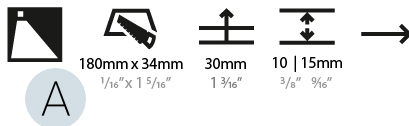

GENERAL

Series: Delight
Subseries: Delight String Step
Brand: Prolicht
Division: Architectural
Mounting Type: Recessed
Mounting Location: Wall
Subcategory: Step Light

PHYSICAL

Shape: Rectangle
Length (mm): 190
Length (in): 7 1/2
Height (mm): 40
Depth (mm): 27
Height (in): 1 9/16
Depth (in): 1 1/16
Ceiling Thickness (mm): 10 / 12 / 15
Ceiling Thickness (in): 3/8 or 1/2 or 9/16
Min. Recessing Depth (mm): 30
Min. Recessing Depth (in): 1 3/16
Light Distribution: Asymmetric
Weight (kg): 0.208
Weight (lbs): 0.4576
Fixture Finish: SSR / BKV / CWI / CRY / HAB / UFT / ITA / RUA / FTG / MYG / LOD / PUS / FRO / FUP / KIA / POP / BLS / SPG / MEY / GOH / GUM / CHC / COM / ABZ / JAG / OBR / MOS / ROR
Fixture Material: Aluminum
Cut-out Measurements: 140mm / 5 1/2" x 34mm / 1 5/16"

ELECTRICAL

Lamp Type: LED (Zhaga Standard)
Input Wattage (W): 2.2
Total Output Wattage (W): 2
Dimming: 0-10V Dimming / Phase Dimming (120Vac Only)
Driver Included: No
Driver Location: Remote
Driver Type: Constant Voltage - 120 / 277Vac
Driver Class: Class 2
Input Voltage (V): 120 - 277
Output Voltage (V): 24

LED

Number of LEDs: 1
Color Temperature (°K): 3000 / 3500 / 5000
Max. Delivered Lumen (lm): 60
CRI: >80 CRI
Lamp Life (hrs): 50000

OPTICAL

RATINGS AND CERTIFICATIONS

Certified By: Certified for North American Standards
IP rating: IP20