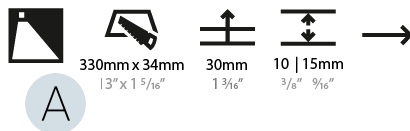

GENERAL

Series: Delight
Subseries: Delight String Step Wide
Brand: Prolicht
Division: Architectural
Mounting Type: Recessed
Mounting Location: Wall
Subcategory: Step Light

PHYSICAL

Shape: Rectangle
Length (mm): 340
Length (in): 13 3/8
Height (mm): 40
Depth (mm): 27
Height (in): 1 1/16
Depth (in): 1 1/16
Min. Recessing Depth (mm): 30
Min. Recessing Depth (in): 1 3/16
Light Distribution: Asymmetric
Weight (kg): 0.388
Weight (lbs): 0.854
Fixture Finish: SSR / BKV / CWI / CRY / HAB / UFT / ITA / RUA / FTG / MYG / LOD / PUS / FRO / FUP / KIA / POP / BLS / SPG / MEY / GOH / GUM / CHC / COM / ABZ / JAG / OBR / MOS / ROR
Fixture Material: Aluminum
Cut-out Measurements: 330mm / 13" x 34mm / 1 5/16"

ELECTRICAL

Lamp Type: LED (Zhaga Standard)
Input Wattage (W): 4
Total Output Wattage (W): 3.6
Dimming: 0-10V Dimming / Phase Dimming (120Vac Only)
Driver Included: No
Driver Location: Remote
Driver Type: Constant Voltage - 120 / 277Vac
Driver Class: Class 2
Input Voltage (V): 120 - 277
Output Voltage (V): 24

LED

Number of LEDs: 1
Color Temperature (°K): 3000 / 3500 / 5000
Max. Delivered Lumen (lm): 120
CRI: >80 CRI
Lamp Life (hrs): 50000

OPTICAL

RATINGS AND CERTIFICATIONS

Certified By: Certified for North American Standards
IP rating: IP20