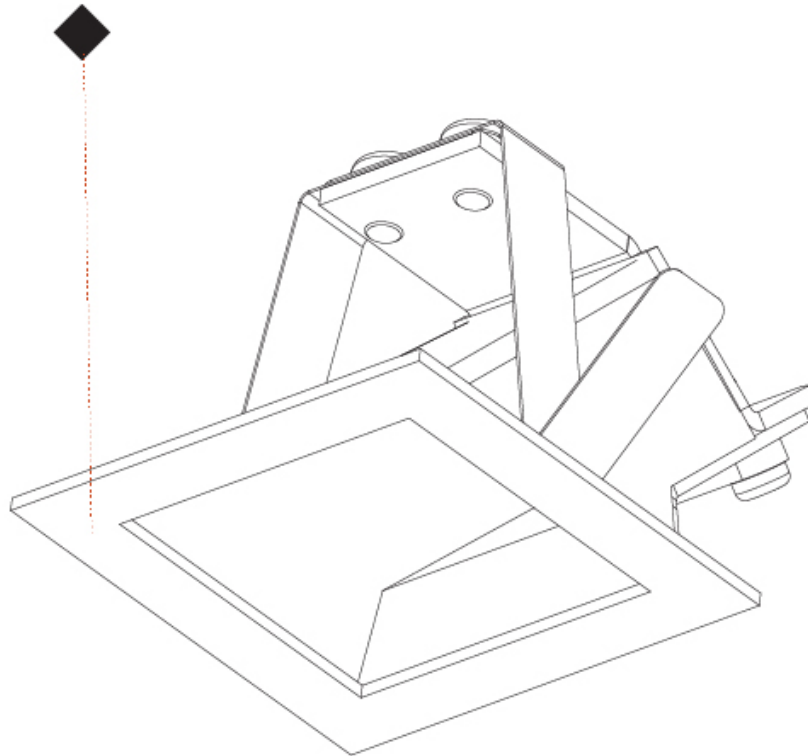

## DELIGHT GOOO! RECESSED

A35644-

PROJECT

TYPE

SPECIFIER

QUANTITY

DATE

PROJECT	
TYPE	
SPECIFIER	
QUANTITY	
DATE	