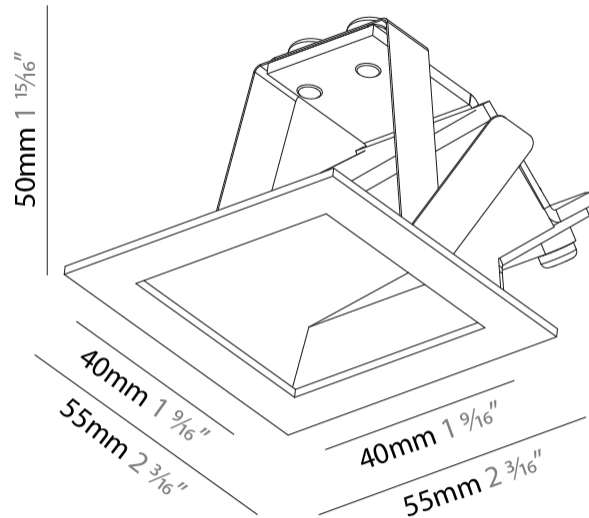

GENERAL

Series: Delight
Subseries: Delight Gooo!
Brand: Prolicht
Division: Architectural
Mounting Type: Recessed
Mounting Location: Wall
Subcategory: Step Light

PHYSICAL

Shape: Square
Length (mm): 55
Length (in): 2 ³/₁₆
Height (mm): 55
Depth (mm): 50
Height (in): 2 ³/₁₆
Depth (in): 1 ¹⁵/₁₆
Ceiling Thickness (mm): 10-15
Ceiling Thickness (in): 3/8 - 9/16
Min. Recessing Depth (mm): 15
Min. Recessing Depth (in): 9/16
Light Distribution: Asymmetric
Weight (kg): 0.11
Weight (lbs): 0.25
Fixture Finish: SSR / BKV / CWI / CRY / HAB / UFT / ITA / RUA / FTG / MYG / LOD / PUS / FRO / FUP / KIA / POP / BLS / SPG / MEY / GOH / GUM / CHC / COM / ABZ / JAG / OBR / MOS / ROR
Fixture Material: Aluminum

ELECTRICAL

Lamp Type: LED (Zhaga Standard)
Input Wattage (W): 2.2
Total Output Wattage (W): 2
Dimming: Tri-Mode (Non-Dimming and Phase Dimming (120Vac only) and 0-10V Dimming)
Driver Included: No
Driver Location: Remote
Driver Type: Constant Current - Universal
Input Voltage (V): 120 - 277
Constant Current (MA): 700

LED

Number of LEDs: 1
Color Temperature (°K): 2700 / 3000 / 4000
Max. Delivered Lumen (lm): 50
Nominal Lumen (lm): 170
CRI: >90 CRI
Lamp Life (hrs): 50000

OPTICAL

RATINGS AND CERTIFICATIONS

Certified By: Certified for North American Standards
IP rating: IP20