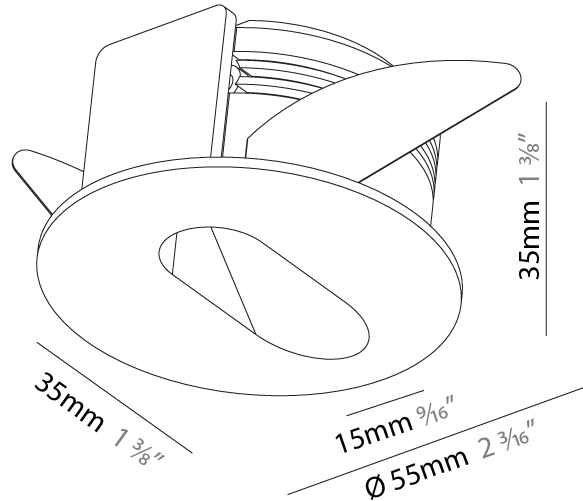

1. To build a product code in our configurator select the specify button on the base model # product page
2. To build a manual product code on this datasheet choose from the options listed below in blue font and add the suffix to the base model #

GENERAL

Series: Delight
Subseries: Delight Lollipop Round Wide
Brand: Prolicht
Division: Architectural
Mounting Type: Recessed
Mounting Location: Wall
Subcategory: Step Light

PHYSICAL

Shape: Round
Diameter (mm): 55
Diameter (in): 2 3/16
Depth (mm): 35
Depth (in): 1 3/8
Min. Recessing Depth (mm): 40
Min. Recessing Depth (in): 1 9/16
Light Distribution: Asymmetric
Weight (kg): 0.11
Weight (lbs): 0.25
Fixture Finish: [SSR / BKV / CWI / CRY / HAB / UFT / ITA / RUA / FTG / MYG / LOD / PUS / FRO / FUP / KIA / POP / BLS / SPG / MEY / GOH / GUM / CHC / COM / ABZ / JAG / OBR / MOS / ROR](#)
Fixture Material: Aluminum

ELECTRICAL

Lamp Type: LED (Zhaga Standard)
Input Wattage (W): 2.2
Total Output Wattage (W): 2
Dimming: 0-10V Dimming / Phase Dimming (120Vac Only)
Driver Included: No
Driver Location: Remote
Driver Type: Constant Current - 120 / 277Vac
Input Voltage (V): 120 - 277
Constant Current (MA): 700

LED

Number of LEDs: 1
Color Temperature (°K): [2700 / 3000 / 4000](#)
Max. Delivered Lumen (lm): 150 / 160 / 170
CRI: >90 CRI
Lamp Life (hrs): 50000

OPTICAL

RATINGS AND CERTIFICATIONS

Certified By: Certified for North American Standards
IP rating: IP20