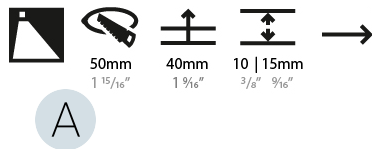

1. To build a product code in our configurator select the specify button on the base model # product page
2. To build a manual product code on this datasheet choose from the options listed below in blue font and add the suffix to the base model #

GENERAL

Series: Delight
Subseries: Delight Lollipop Round Wide
Brand: Prolicht
Division: Architectural
Mounting Type: Recessed
Mounting Location: Wall
Subcategory: Step Light

PHYSICAL

Shape: Round
Diameter (mm): 55
Diameter (in): 2 3/16
Depth (mm): 35
Depth (in): 1 3/8
Min. Recessing Depth (mm): 40
Min. Recessing Depth (in): 1 9/16
Light Distribution: Asymmetric
Weight (kg): 0.11
Weight (lbs): 0.25
Fixture Finish: [SSR / BKV / CWI / CRY / HAB / UFT / ITA / RUA / FTG / MYG / LOD / PUS / FRO / FUP / KIA / POP / BLS / SPG / MEY / GOH / GUM / CHC / COM / ABZ / JAG / OBR / MOS / ROR](#)
Fixture Material: Aluminum

ELECTRICAL

Lamp Type: LED (Zhaga Standard)
Input Wattage (W): 2.2
Total Output Wattage (W): 2
Dimming: 0-10V Dimming / Phase Dimming (120Vac Only)
Driver Included: No
Driver Location: Remote
Driver Type: Constant Current - 120 / 277Vac
Input Voltage (V): 120 - 277
Constant Current (MA): 700

LED

Number of LEDs: 1
Color Temperature (°K): [2700 / 3000 / 4000](#)
Max. Delivered Lumen (lm): 150 / 160 / 170
CRI: >90 CRI
Lamp Life (hrs): 50000

OPTICAL

RATINGS AND CERTIFICATIONS

Certified By: Certified for North American Standards
IP rating: IP20