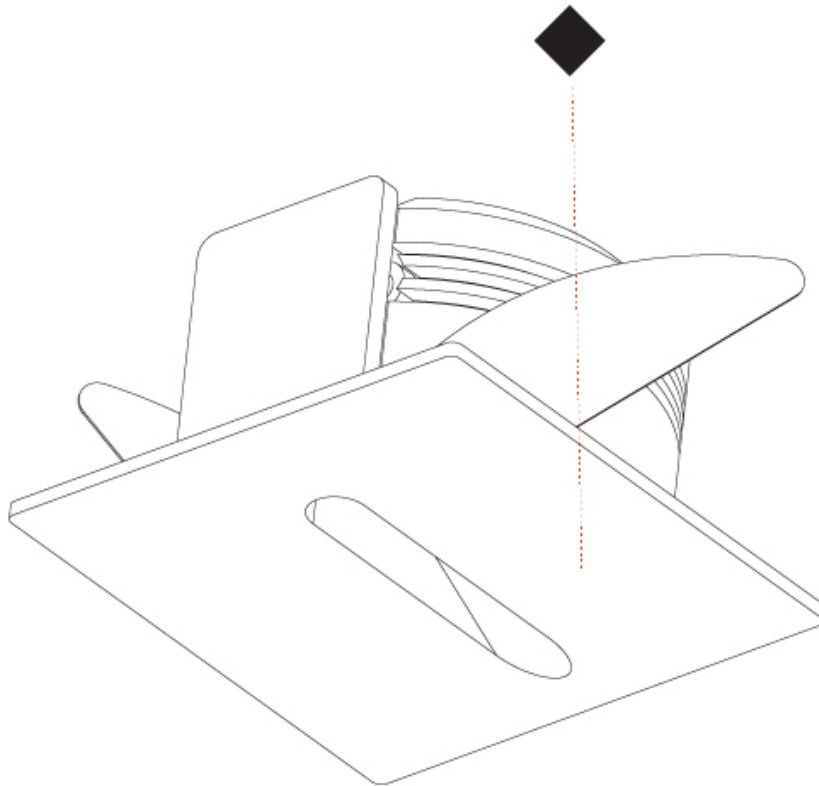

DELIGHT LOLLIPOP SQUARE RECESSED

A35694-

PROJECT

TYPE

SPECIFIER

QUANTITY

DATE