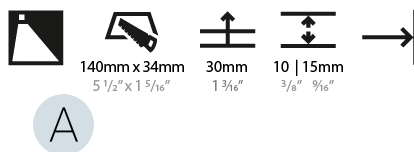

GENERAL

Series: Delight
Subseries: Delight String
Brand: Prolicht
Division: Architectural
Mounting Type: Recessed
Mounting Location: Wall
Subcategory: Step Light

PHYSICAL

Shape: Rectangle
Width (mm): 40
Width (in): 1 9/16
Height (mm): 150
Depth (mm): 26
Height (in): 5 7/8
Depth (in): 1
Ceiling Thickness (mm): 10 / 12 / 15
Ceiling Thickness (in): 3/8 or 1/2 or 9/16
Min. Recessing Depth (mm): 30
Min. Recessing Depth (in): 1 3/16
Light Distribution: Asymmetric
Weight (kg): .21
Weight (lbs): .46
Installation Requirement: 140mm / 5 1/2" x 34mm / 1 5/16"
Fixture Finish: SSR / BKV / CWI / CRY / HAB / UFT / ITA / RUA / FTG / MYG / LOD / PUS / FRO / FUP / KIA / POP / BLS / SPG / MEY / GOH / GUM / CHC / COM / ABZ / JAG / OBR / MOS / ROR
Fixture Material: Aluminum

ELECTRICAL

Lamp Type: LED (Zhaga Standard)
Input Wattage (W): 2.2
Total Output Wattage (W): 2
Dimming: Non-Dimming / Phase Dimming (120Vac only) / 0-10V Dimming
Driver Included: No
Driver Location: Remote
Driver Type: Constant Current - 120 / 277Vac
Driver Class: Class 2
Input Voltage (V): 120 - 277
Constant Current (MA): 700

LED

Number of LEDs: 1
Color Temperature (°K): 2700 / 3000 / 3500 / 4000
Max. Delivered Lumen (lm): 30
CRI: >90 CRI
Lamp Life (hrs): 50000

OPTICAL

RATINGS AND CERTIFICATIONS

Certified By: Certified for North American Standards
IP rating: IP20