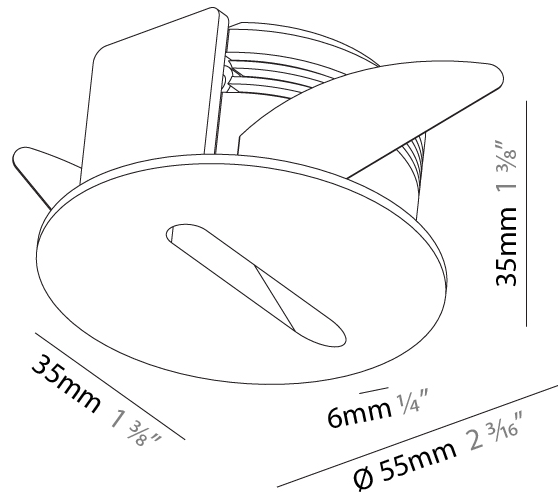

GENERAL

Series: Delight
Subseries: Delight Lollipop Round
Brand: Prolicht
Division: Architectural
Mounting Type: Recessed
Mounting Location: Wall
Subcategory: Step Light

PHYSICAL

Shape: Round
Diameter (mm): 55
Diameter (in): 2 ³/₁₆
Depth (mm): 35
Depth (in): 1 ³/₈
Ceiling Thickness (mm): 10 / 15
Min. Recessing Depth (mm): 40
Min. Recessing Depth (in): 1 ⁹/₁₆
Light Distribution: Asymmetric
Weight (kg): 0.11
Weight (lbs): 0.25
Fixture Finish: SSR / BKV / CWI / CRY / HAB / UFT / ITA / RUA / FTG / MYG / LOD / PUS / FRO / FUP / KIA / POP / BLS / SPG / MEY / GOH / GUM / CHC / COM / ABZ / JAG / OBR / MOS / ROR
Fixture Material: Aluminum
Cut-out Measurements: Ø50mm / 1 15/16"

ELECTRICAL

Lamp Type: LED (Zhaga Standard)
Input Wattage (W): 2.2
Total Output Wattage (W): 2
Dimming: 0-10V Dimming / Phase Dimming (120Vac Only)
Driver Included: No
Driver Location: Remote
Driver Type: Constant Current - 120 / 277Vac
Input Voltage (V): 120 - 277
Constant Current (MA): 700

LED

Number of LEDs: 1
Color Temperature (°K): 2700 / 3000 / 4000
Max. Delivered Lumen (lm): 80 / 80 / 90
CRI: >90 CRI
Lamp Life (hrs): 50000

OPTICAL

RATINGS AND CERTIFICATIONS

Certified By: Certified for North American Standards
IP rating: IP20

PROJECT
TYPE
SPECIFIER
QUANTITY
DATE