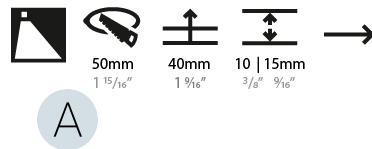

1. To build a product code in our configurator select the specify button on the base model # product page
2. To build a manual product code on this datasheet choose from the options listed below in blue font and add the suffix to the base model #

GENERAL

Series: Delight
Subseries: Delight Lollipop Round Wide
Brand: Prolicht
Division: Architectural
Mounting Type: Recessed
Mounting Location: Wall
Subcategory: Step Light

PHYSICAL

Shape: Round
Diameter (mm): 55
Diameter (in): 2 3/16
Depth (mm): 35
Depth (in): 1 3/8
Min. Recessing Depth (mm): 40
Min. Recessing Depth (in): 1 9/16
Light Distribution: Asymmetric
Weight (kg): 0.11
Weight (lbs): 0.25
Fixture Finish: [SSR / BKV / CWI / CRY / HAB / UFT / ITA / RUA / FTG / MYG / LOD / PUS / FRO / FUP / KIA / POP / BLS / SPG / MEY / GOH / GUM / CHC / COM / ABZ / JAG / OBR / MOS / ROR](#)
Fixture Material: Aluminum

ELECTRICAL

Lamp Type: LED (Zhaga Standard)
Input Wattage (W): 2.2
Total Output Wattage (W): 2
Dimming: 0-10V Dimming / Phase Dimming (120Vac Only)
Driver Included: No
Driver Location: Remote
Driver Type: Constant Current - 120 / 277Vac
Input Voltage (V): 120 - 277
Constant Current (MA): 700

LED

Number of LEDs: 1
Color Temperature (°K): [2700 / 3000 / 4000](#)
Max. Delivered Lumen (lm): 150 / 160 / 170
CRI: >90 CRI
Lamp Life (hrs): 50000

OPTICAL

RATINGS AND CERTIFICATIONS

Certified By: Certified for North American Standards
IP rating: IP20