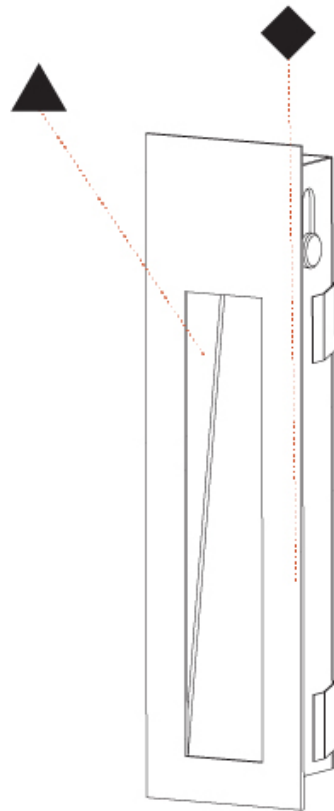

## DELIGHT STRING WIDE RECESSED

A35698-

PROJECT

TYPE

SPECIFIER

QUANTITY

DATE

A