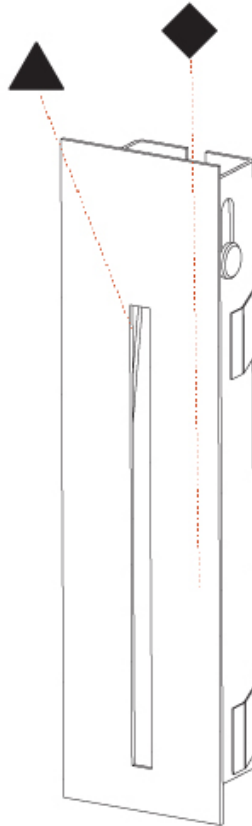

### PHYSICAL

Shape: Square  
 Length (mm): 53  
 Length (in): 2 1/4  
 Height (mm): 53  
 Depth (mm): 35  
 Height (in): 2 1/4  
 Depth (in): 1 3/8  
 Min. Recessing Depth (mm): 40  
 Min. Recessing Depth (in): 1 9/16  
 Light Distribution: Asymmetric  
 Weight (kg): 0.11  
 Weight (lbs): 0.25  
 Fixture Finish: SSR / BKV / CWI / CRY / HAB / UFT / ITA / RUA / FTG / MYG / LOD / PUS / FRO / FUP / KIA / POP / BLS / SPG / MEY / GOH / GUM / CHC / COM / ABZ / JAG / OBR / MOS / ROR  
 Fixture Material: Aluminum

#### PHYSICAL

Shape: Rectangle
Width (mm): 40
Width (in): 1 9/16
Height (mm): 150
Depth (mm): 26
Height (in): 5 7/8
Depth (in): 1
Ceiling Thickness (mm): 10 / 12 / 15
Ceiling Thickness (in): 3/8 or 1/2 or 9/16
Min. Recessing Depth (mm): 30
Min. Recessing Depth (in): 1 3/16
Light Distribution: Asymmetric
Weight (kg): .21
Weight (lbs): .46
Installation Requirement: 140mm / 5 1/2" x 34mm / 1 5/16"
Fixture Finish: SSR / BKV / CWI / CRY / HAB / UFT / ITA / RUA / FTG / MYG / LOD / PUS / FRO / FUP / KIA / POP / BLS / SPG / MEY / GOH / GUM / CHC / COM / ABZ / JAG / OBR / MOS / ROR
Fixture Material: Aluminum

## DELIGHT STRING RECESSED

A35696-

PROJECT

TYPE

SPECIFIER

QUANTITY

DATE

A