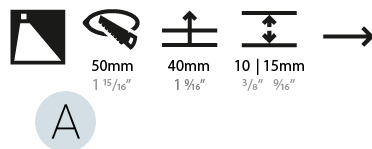

GENERAL

Series: Delight
Subseries: Delight Lollipop Round
Brand: Prolicht
Division: Architectural
Mounting Type: Recessed
Mounting Location: Wall
Subcategory: Step Light

PHYSICAL

Shape: Round
Diameter (mm): 55
Diameter (in): 2 ³/₁₆
Depth (mm): 35
Depth (in): 1 ³/₈
Ceiling Thickness (mm): 10 / 15
Min. Recessing Depth (mm): 40
Min. Recessing Depth (in): 1 ⁹/₁₆
Light Distribution: Asymmetric
Weight (kg): 0.11
Weight (lbs): 0.25
Fixture Finish: SSR / BKV / CWI / CRY / HAB / UFT / ITA / RUA / FTG / MYG / LOD / PUS / FRO / FUP / KIA / POP / BLS / SPG / MEY / GOH / GUM / CHC / COM / ABZ / JAG / OBR / MOS / ROR
Fixture Material: Aluminum
Cut-out Measurements: Ø50mm / 1 15/16"

ELECTRICAL

Lamp Type: LED (Zhaga Standard)
Input Wattage (W): 2.2
Total Output Wattage (W): 2
Dimming: 0-10V Dimming / Phase Dimming (120Vac Only)
Driver Included: No
Driver Location: Remote
Driver Type: Constant Current - 120 / 277Vac
Input Voltage (V): 120 - 277
Constant Current (MA): 700

LED

Number of LEDs: 1
Color Temperature (°K): 2700 / 3000 / 4000
Max. Delivered Lumen (lm): 80 / 80 / 90
CRI: >90 CRI
Lamp Life (hrs): 50000

OPTICAL

RATINGS AND CERTIFICATIONS

Certified By: Certified for North American Standards
IP rating: IP20

PROJECT
TYPE
SPECIFIER
QUANTITY
DATE