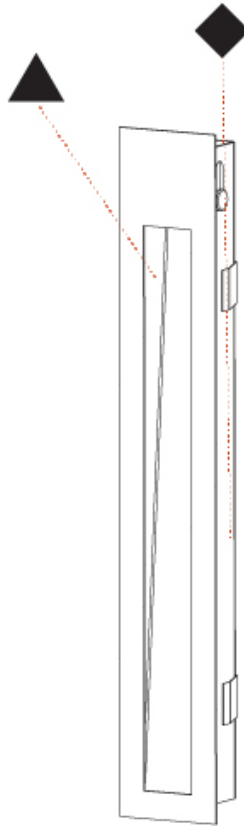

PROJECT	
TYPE	
SPECIFIER	
QUANTITY	
DATE	

DELIGHT STRING RECESSED

A35696-

base number	Color	Finishes	Finishes
	Temperature	(Diamond)	(Triangle)

- To build a product code in our configurator select the specify button on the base model # product page
- To build a manual product code on this datasheet choose from the options listed below in blue font and add the suffix to the base model #

DELIGHT STRING WIDE RECESSED

A35699-

PROJECT

TYPE

SPECIFIER

QUANTITY

DATE

A

GENERAL

Series: Delight
Subseries: Delight String Step
Brand: Prolicht
Division: Architectural
Mounting Type: Recessed
Mounting Location: Wall
Subcategory: Step Light

PHYSICAL

Shape: Rectangle
Length (mm): 190
Length (in): 7 1/2
Height (mm): 40
Depth (mm): 27
Height (in): 1 9/16
Depth (in): 1 1/16
Ceiling Thickness (mm): 10 / 12 / 15
Ceiling Thickness (in): 3/8 or 1/2 or 9/16
Min. Recessing Depth (mm): 30
Min. Recessing Depth (in): 1 3/16
Light Distribution: Asymmetric
Weight (kg): 0.208
Weight (lbs): 0.4576
Fixture Finish: SSR / BKV / CWI / CRY / HAB / UFT / ITA / RUA / FTG / MYG / LOD / PUS / FRO / FUP / KIA / POP / BLS / SPG / MEY / GOH / GUM / CHC / COM / ABZ / JAG / OBR / MOS / ROR
Fixture Material: Aluminum
Cut-out Measurements: 140mm / 5 1/2" x 34mm / 1 5/16"