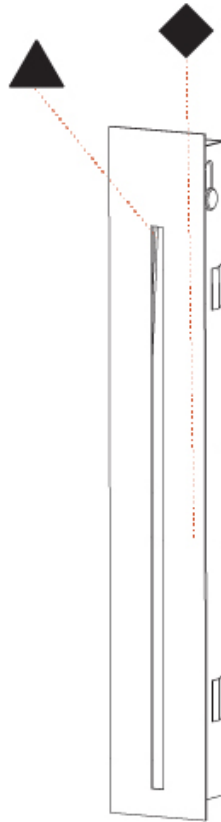

GENERAL

Series: Delight
Subseries: Delight String
Brand: Prolicht
Division: Architectural
Mounting Type: Recessed
Mounting Location: Wall
Subcategory: Step Light

PHYSICAL

Shape: Rectangle
Width (mm): 40
Width (in): 1 9/16
Height (mm): 250
Depth (mm): 26
Height (in): 9 13/16
Depth (in): 1
Ceiling Thickness (mm): 10 / 12 / 15
Ceiling Thickness (in): 3/8 or 1/2 or 9/16
Min. Recessing Depth (mm): 30
Min. Recessing Depth (in): 1 3/16
Light Distribution: Asymmetric
Weight (kg): .83
Weight (lbs): 1.8
Fixture Finish: SSR / BKV / CWI / CRY / HAB / UFT / ITA / RUA / FTG / MYG / LOD / PUS / FRO / FUP / KIA / POP / BLS / SPG / MEY / GOH / GUM / CHC / COM / ABZ / JAG / OBR / MOS / ROR
Fixture Material: Aluminum
Cut-out Measurements: 240mm / 9 7/16" x 34mm / 1 5/16"

DELIGHT STRING RECESSED

A35697-

PROJECT

TYPE

SPECIFIER

QUANTITY

DATE

A

GENERAL

Series: Delight
Subseries: Delight String Wide
Brand: Prolicht
Division: Architectural
Mounting Type: Recessed
Mounting Location: Wall
Subcategory: Step Light

PHYSICAL

Shape: Rectangle
Width (mm): 40
Width (in): 1 9/16
Height (mm): 150
Depth (mm): 26
Height (in): 5 7/8
Depth (in): 1
Ceiling Thickness (mm): 10 / 12 / 15
Ceiling Thickness (in): 3/8 or 1/2 or 9/16
Min. Recessing Depth (mm): 30
Min. Recessing Depth (in): 1 3/16
Light Distribution: Asymmetric
Weight (kg): 0.21
Weight (lbs): 0.46
Screws: No visible screws
Fixture Finish: SSR / BKV / CWI / CRY / HAB / UFT / ITA / RUA / FTG / MYG / LOD / PUS / FRO / FUP / KIA / POP / BLS / SPG / MEY / GOH / GUM / CHC / COM / ABZ / JAG / OBR / MOS / ROR
Fixture Material: Aluminum
Cut-out Measurements: 140mm / 5 1/2" x 34mm / 1 5/16"