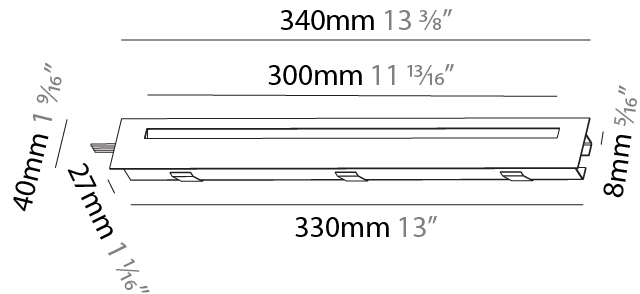

GENERAL

Series: Delight
Subseries: Delight String Step
Brand: Prolicht
Division: Architectural
Mounting Type: Recessed
Mounting Location: Wall
Subcategory: Step Light

PHYSICAL

Shape: Rectangle
Length (mm): 340
Length (in): 13 ³/₈
Height (mm): 40
Depth (mm): 27
Height (in): 1 ⁹/₁₆
Depth (in): 1 ⁷/₁₆
Ceiling Thickness (mm): 10 / 12 / 15
Ceiling Thickness (in): 3/8 or 1/2 or 9/16
Min. Recessing Depth (mm): 30
Min. Recessing Depth (in): 1 ³/₁₆
Light Distribution: Asymmetric
Weight (kg): 0.404
Weight (lbs): 0.89
Fixture Finish: SSR / BKV / CWI / CRY / HAB / UFT / ITA / RUA / FTG / MYG / LOD / PUS / FRO / FUP / KIA / POP / BLS / SPG / MEY / GOH / GUM / CHC / COM / ABZ / JAG / OBR / MOS / ROR
Fixture Material: Aluminum
Cut-out Measurements: 330mm / 13" x 34mm / 1 5/16"

ELECTRICAL

Lamp Type: LED (Zhaga Standard)
Input Wattage (W): 4
Total Output Wattage (W): 3.6
Dimming: 0-10V Dimming / Phase Dimming (120Vac Only)
Driver Included: No
Driver Location: Remote
Driver Type: Constant Voltage - 120 / 277Vac
Driver Class: Class 2
Input Voltage (V): 120 - 277
Output Voltage (V): 24

LED

Number of LEDs: 1
Color Temperature (°K): 3000 / 3500 / 5000
Max. Delivered Lumen (lm): 120
CRI: >80 CRI
Lamp Life (hrs): 50000

OPTICAL

RATINGS AND CERTIFICATIONS

Certified By: Certified for North American Standards
IP rating: IP20