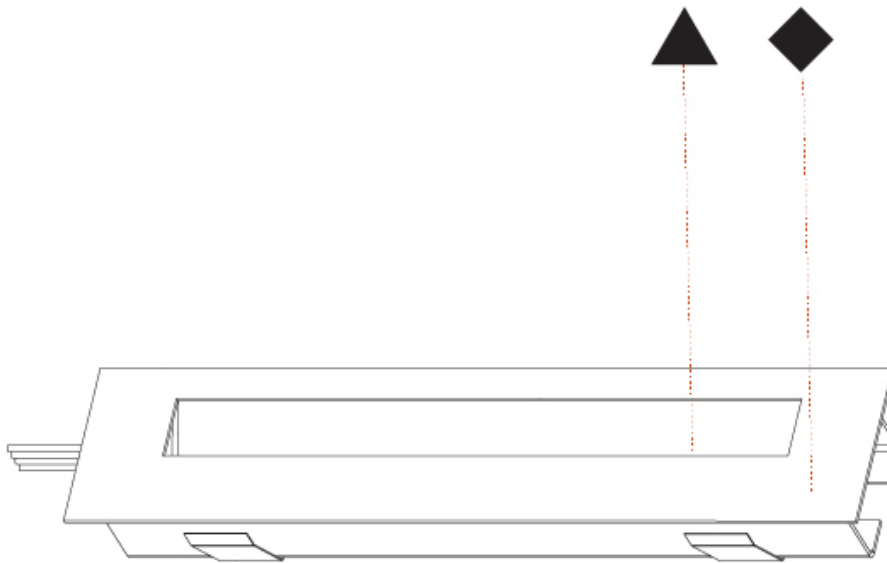

DELIGHT STRING STEP WIDE RECESSED

A35702-

PROJECT _____

TYPE _____

SPECIFIER _____

QUANTITY _____

DATE _____