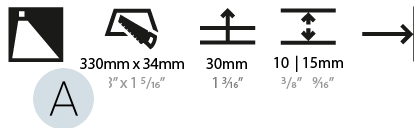

GENERAL

Series: Delight
Subseries: Delight String Step
Brand: Prolicht
Division: Architectural
Mounting Type: Recessed
Mounting Location: Wall
Subcategory: Step Light

PHYSICAL

Shape: Rectangle
Length (mm): 340
Length (in): 13 ³/₈
Height (mm): 40
Depth (mm): 27
Height (in): 1 ⁹/₁₆
Depth (in): 1 ⁷/₁₆
Ceiling Thickness (mm): 10 / 12 / 15
Ceiling Thickness (in): 3/8 or 1/2 or 9/16
Min. Recessing Depth (mm): 30
Min. Recessing Depth (in): 1 ³/₁₆
Light Distribution: Asymmetric
Weight (kg): 0.404
Weight (lbs): 0.89
Fixture Finish: SSR / BKV / CWI / CRY / HAB / UFT / ITA / RUA / FTG / MYG / LOD / PUS / FRO / FUP / KIA / POP / BLS / SPG / MEY / GOH / GUM / CHC / COM / ABZ / JAG / OBR / MOS / ROR
Fixture Material: Aluminum
Cut-out Measurements: 330mm / 13" x 34mm / 1 5/16"

ELECTRICAL

Lamp Type: LED (Zhaga Standard)
Input Wattage (W): 4
Total Output Wattage (W): 3.6
Dimming: 0-10V Dimming / Phase Dimming (120Vac Only)
Driver Included: No
Driver Location: Remote
Driver Type: Constant Voltage - 120 / 277Vac
Driver Class: Class 2
Input Voltage (V): 120 - 277
Output Voltage (V): 24

LED

Number of LEDs: 1
Color Temperature (°K): 3000 / 3500 / 5000
Max. Delivered Lumen (lm): 120
CRI: >80 CRI
Lamp Life (hrs): 50000

OPTICAL

RATINGS AND CERTIFICATIONS

Certified By: Certified for North American Standards
IP rating: IP20