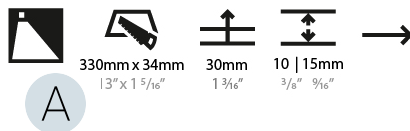

GENERAL

Series: Delight
Subseries: Delight String Step Wide
Brand: Prolicht
Division: Architectural
Mounting Type: Recessed
Mounting Location: Wall
Subcategory: Step Light

PHYSICAL

Shape: Rectangle
Length (mm): 340
Length (in): 13 ³/₈
Height (mm): 40
Depth (mm): 27
Height (in): 1 ⁵/₁₆
Depth (in): 1 ³/₁₆
Min. Recessing Depth (mm): 30
Min. Recessing Depth (in): 1 ³/₁₆
Light Distribution: Asymmetric
Weight (kg): 0.388
Weight (lbs): 0.854
Fixture Finish: SSR / BKV / CWI / CRY / HAB / UFT / ITA / RUA / FTG / MYG / LOD / PUS / FRO / FUP / KIA / POP / BLS / SPG / MEY / GOH / GUM / CHC / COM / ABZ / JAG / OBR / MOS / ROR
Fixture Material: Aluminum
Cut-out Measurements: 330mm / 13" x 34mm / 1 5/16"

ELECTRICAL

Lamp Type: LED (Zhaga Standard)
Input Wattage (W): 4
Total Output Wattage (W): 3.6
Dimming: 0-10V Dimming / Phase Dimming (120Vac Only)
Driver Included: No
Driver Location: Remote
Driver Type: Constant Voltage - 120 / 277Vac
Driver Class: Class 2
Input Voltage (V): 120 - 277
Output Voltage (V): 24

LED

Number of LEDs: 1
Color Temperature (°K): 3000 / 3500 / 5000
Max. Delivered Lumen (lm): 120
CRI: >80 CRI
Lamp Life (hrs): 50000

OPTICAL

RATINGS AND CERTIFICATIONS

Certified By: Certified for North American Standards
IP rating: IP20