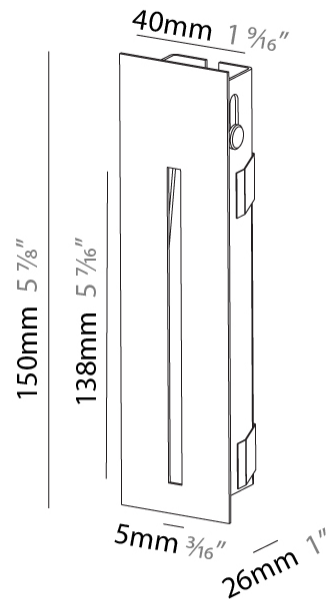

GENERAL

Series: Delight
Subseries: Delight String
Brand: Prolicht
Division: Architectural
Mounting Type: Recessed
Mounting Location: Wall
Subcategory: Step Light

PHYSICAL

Shape: Rectangle
Width (mm): 40
Width (in): 1 9/16
Height (mm): 150
Depth (mm): 26
Height (in): 5 7/8
Depth (in): 1
Ceiling Thickness (mm): 10 / 12 / 15
Ceiling Thickness (in): 3/8 or 1/2 or 9/16
Min. Recessing Depth (mm): 30
Min. Recessing Depth (in): 1 3/16
Light Distribution: Asymmetric
Weight (kg): .21
Weight (lbs): .46
Installation Requirement: 140mm / 5 1/2" x 34mm / 1 5/16"
Fixture Finish: SSR / BKV / CWI / CRY / HAB / UFT / ITA / RUA / FTG / MYG / LOD / PUS / FRO / FUP / KIA / POP / BLS / SPG / MEY / GOH / GUM / CHC / COM / ABZ / JAG / OBR / MOS / ROR
Fixture Material: Aluminum

ELECTRICAL

Lamp Type: LED (Zhaga Standard)
Input Wattage (W): 2.2
Total Output Wattage (W): 2
Dimming: Non-Dimming / Phase Dimming (120Vac only) / 0-10V Dimming
Driver Included: No
Driver Location: Remote
Driver Type: Constant Current - 120 / 277Vac
Driver Class: Class 2
Input Voltage (V): 120 - 277
Constant Current (MA): 700

LED

Number of LEDs: 1
Color Temperature (°K): 2700 / 3000 / 3500 / 4000
Max. Delivered Lumen (lm): 30
CRI: >90 CRI
Lamp Life (hrs): 50000

OPTICAL

RATINGS AND CERTIFICATIONS

Certified By: Certified for North American Standards
IP rating: IP20