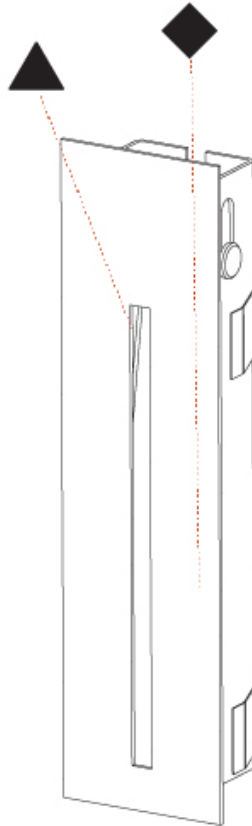

GENERAL

Series: Delight
Subseries: Delight String
Brand: Prolicht
Division: Architectural
Mounting Type: Recessed
Mounting Location: Wall
Subcategory: Step Light

PHYSICAL

Shape: Rectangle
Width (mm): 40
Width (in): 1 9/16
Height (mm): 150
Depth (mm): 26
Height (in): 5 7/8
Depth (in): 1
Ceiling Thickness (mm): 10 / 12 / 15
Ceiling Thickness (in): 3/8 or 1/2 or 9/16
Min. Recessing Depth (mm): 30
Min. Recessing Depth (in): 1 3/16
Light Distribution: Asymmetric
Weight (kg): .21
Weight (lbs): .46
Installation Requirement: 140mm / 5 1/2" x 34mm / 1 5/16"
Fixture Finish: SSR / BKV / CWI / CRY / HAB / UFT / ITA / RUA / FTG / MYG / LOD / PUS / FRO / FUP / KIA / POP / BLS / SPG / MEY / GOH / GUM / CHC / COM / ABZ / JAG / OBR / MOS / ROR
Fixture Material: Aluminum

DELIGHT STRING RECESSED

A35696-

PROJECT

TYPE

SPECIFIER

QUANTITY

DATE

A

GENERAL

Series: Delight
Subseries: Delight String
Brand: Prolicht
Division: Architectural
Mounting Type: Recessed
Mounting Location: Wall
Subcategory: Step Light

PHYSICAL

Shape: Rectangle
Width (mm): 40
Width (in): 1 9/16
Height (mm): 250
Depth (mm): 26
Height (in): 9 13/16
Depth (in): 1
Ceiling Thickness (mm): 10 / 12 / 15
Ceiling Thickness (in): 3/8 or 1/2 or 9/16
Min. Recessing Depth (mm): 30
Min. Recessing Depth (in): 1 3/16
Light Distribution: Asymmetric
Weight (kg): .83
Weight (lbs): 1.8
Fixture Finish: SSR / BKV / CWI / CRY / HAB / UFT / ITA / RUA / FTG / MYG / LOD / PUS / FRO / FUP / KIA / POP / BLS / SPG / MEY / GOH / GUM / CHC / COM / ABZ / JAG / OBR / MOS / ROR
Fixture Material: Aluminum
Cut-out Measurements: 240mm / 9 7/16" x 34mm / 1 5/16"