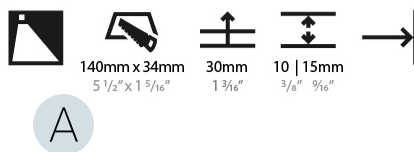

GENERAL

Series: Delight
Subseries: Delight String
Brand: Prolicht
Division: Architectural
Mounting Type: Recessed
Mounting Location: Wall
Subcategory: Step Light

PHYSICAL

Shape: Rectangle
Width (mm): 40
Width (in): 1 9/16
Height (mm): 150
Depth (mm): 26
Height (in): 5 7/8
Depth (in): 1
Ceiling Thickness (mm): 10 / 12 / 15
Ceiling Thickness (in): 3/8 or 1/2 or 9/16
Min. Recessing Depth (mm): 30
Min. Recessing Depth (in): 1 3/16
Light Distribution: Asymmetric
Weight (kg): .21
Weight (lbs): .46
Installation Requirement: 140mm / 5 1/2" x 34mm / 1 5/16"
Fixture Finish: SSR / BKV / CWI / CRY / HAB / UFT / ITA / RUA / FTG / MYG / LOD / PUS / FRO / FUP / KIA / POP / BLS / SPG / MEY / GOH / GUM / CHC / COM / ABZ / JAG / OBR / MOS / ROR
Fixture Material: Aluminum

ELECTRICAL

Lamp Type: LED (Zhaga Standard)
Input Wattage (W): 2.2
Total Output Wattage (W): 2
Dimming: Non-Dimming / Phase Dimming (120Vac only) / 0-10V Dimming
Driver Included: No
Driver Location: Remote
Driver Type: Constant Current - 120 / 277Vac
Driver Class: Class 2
Input Voltage (V): 120 - 277
Constant Current (MA): 700

LED

Number of LEDs: 1
Color Temperature (°K): 2700 / 3000 / 3500 / 4000
Max. Delivered Lumen (lm): 30
CRI: >90 CRI
Lamp Life (hrs): 50000

OPTICAL

RATINGS AND CERTIFICATIONS

Certified By: Certified for North American Standards
IP rating: IP20