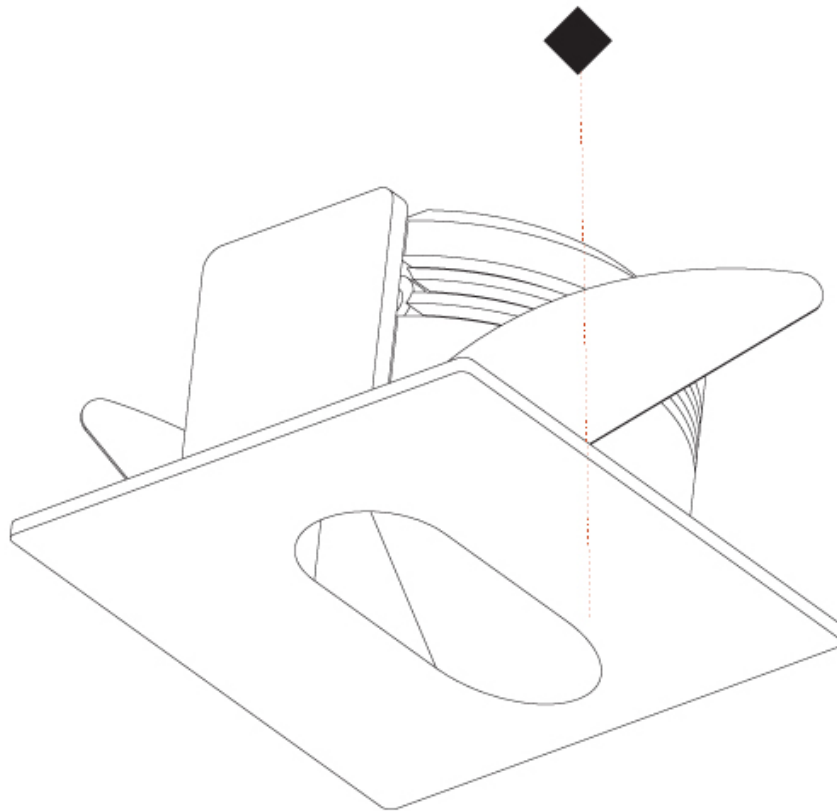

### PHYSICAL

Shape: Square  
 Length (mm): 53  
 Length (in): 2 1/4  
 Height (mm): 53  
 Depth (mm): 35  
 Height (in): 2 1/4  
 Depth (in): 1 3/8  
 Min. Recessing Depth (mm): 40  
 Min. Recessing Depth (in): 1 9/16  
 Light Distribution: Asymmetric  
 Weight (kg): 0.11  
 Weight (lbs): 0.25  
 Fixture Finish: SSR / BKV / CWI / CRY / HAB / UFT / ITA / RUA / FTG / MYG / LOD / PUS / FRO / FUP / KIA / POP / BLS / SPG / MEY / GOH / GUM / CHC / COM / ABZ / JAG / OBR / MOS / ROR  
 Fixture Material: Aluminum

## DELIGHT LOLLIPOP SQUARE WIDE RECESSED

A35695-

PROJECT

TYPE

SPECIFIER

QUANTITY

DATE