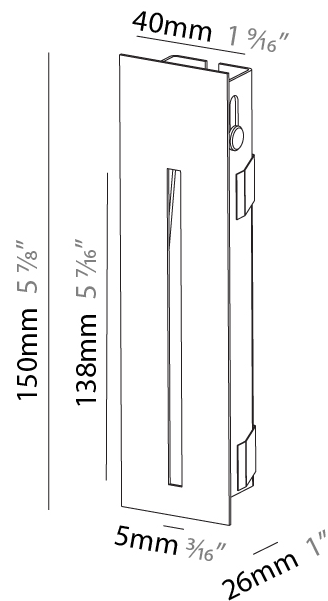

GENERAL

Series: Delight
Subseries: Delight String
Brand: Prolicht
Division: Architectural
Mounting Type: Recessed
Mounting Location: Wall
Subcategory: Step Light

PHYSICAL

Shape: Rectangle
Width (mm): 40
Width (in): 1 9/16
Height (mm): 150
Depth (mm): 26
Height (in): 5 7/8
Depth (in): 1
Ceiling Thickness (mm): 10 / 12 / 15
Ceiling Thickness (in): 3/8 or 1/2 or 9/16
Min. Recessing Depth (mm): 30
Min. Recessing Depth (in): 1 3/16
Light Distribution: Asymmetric
Weight (kg): .21
Weight (lbs): .46
Installation Requirement: 140mm / 5 1/2" x 34mm / 1 5/16"
Fixture Finish: SSR / BKV / CWI / CRY / HAB / UFT / ITA / RUA / FTG / MYG / LOD / PUS / FRO / FUP / KIA / POP / BLS / SPG / MEY / GOH / GUM / CHC / COM / ABZ / JAG / OBR / MOS / ROR
Fixture Material: Aluminum

ELECTRICAL

Lamp Type: LED (Zhaga Standard)
Input Wattage (W): 2.2
Total Output Wattage (W): 2
Dimming: Non-Dimming / Phase Dimming (120Vac only) / 0-10V Dimming
Driver Included: No
Driver Location: Remote
Driver Type: Constant Current - 120 / 277Vac
Driver Class: Class 2
Input Voltage (V): 120 - 277
Constant Current (MA): 700

LED

Number of LEDs: 1
Color Temperature (°K): 2700 / 3000 / 3500 / 4000
Max. Delivered Lumen (lm): 30
CRI: >90 CRI
Lamp Life (hrs): 50000

OPTICAL

RATINGS AND CERTIFICATIONS

Certified By: Certified for North American Standards
IP rating: IP20

PROJECT
TYPE
SPECIFIER
QUANTITY
DATE