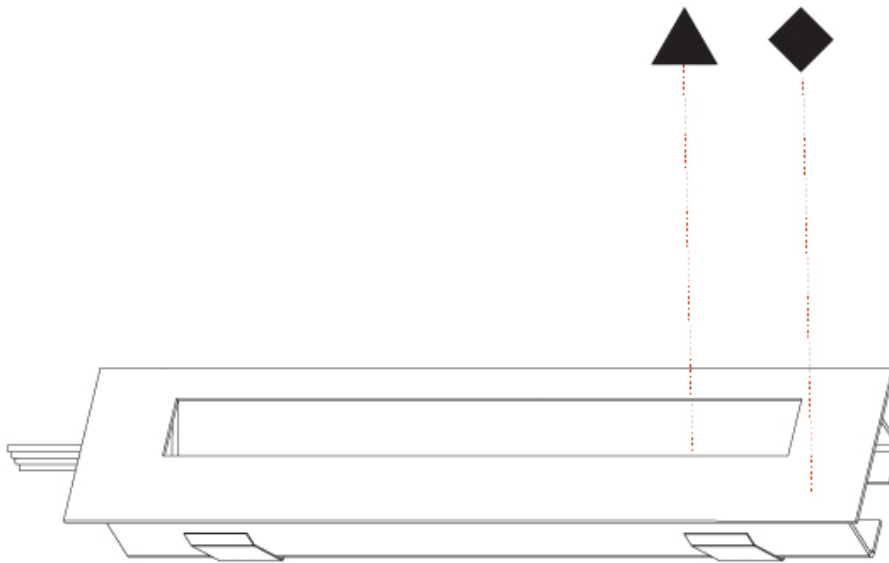

DELIGHT STRING STEP WIDE RECESSED

A35702-

PROJECT _____

TYPE _____

SPECIFIER _____

QUANTITY _____

DATE _____