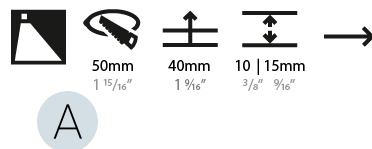

1. To build a product code in our configurator select the specify button on the base model # product page
2. To build a manual product code on this datasheet choose from the options listed below in blue font and add the suffix to the base model #

GENERAL

Series: Delight
Subseries: Delight Lollipop Round Wide
Brand: Prolicht
Division: Architectural
Mounting Type: Recessed
Mounting Location: Wall
Subcategory: Step Light

PHYSICAL

Shape: Round
Diameter (mm): 55
Diameter (in): 2 3/16
Depth (mm): 35
Depth (in): 1 3/8
Min. Recessing Depth (mm): 40
Min. Recessing Depth (in): 1 9/16
Light Distribution: Asymmetric
Weight (kg): 0.11
Weight (lbs): 0.25
Fixture Finish: SSR / BKV / CWI / CRY / HAB / UFT / ITA / RUA / FTG / MYG / LOD / PUS / FRO / FUP / KIA / POP / BLS / SPG / MEY / GOH / GUM / CHC / COM / ABZ / JAG / OBR / MOS / ROR
Fixture Material: Aluminum

ELECTRICAL

Lamp Type: LED (Zhaga Standard)
Input Wattage (W): 2.2
Total Output Wattage (W): 2
Dimming: 0-10V Dimming / Phase Dimming (120Vac Only)
Driver Included: No
Driver Location: Remote
Driver Type: Constant Current - 120 / 277Vac
Input Voltage (V): 120 - 277
Constant Current (MA): 700

LED

Number of LEDs: 1
Color Temperature (°K): 2700 / 3000 / 4000
Max. Delivered Lumen (lm): 150 / 160 / 170
CRI: >90 CRI
Lamp Life (hrs): 50000

OPTICAL

RATINGS AND CERTIFICATIONS

Certified By: Certified for North American Standards
IP rating: IP20