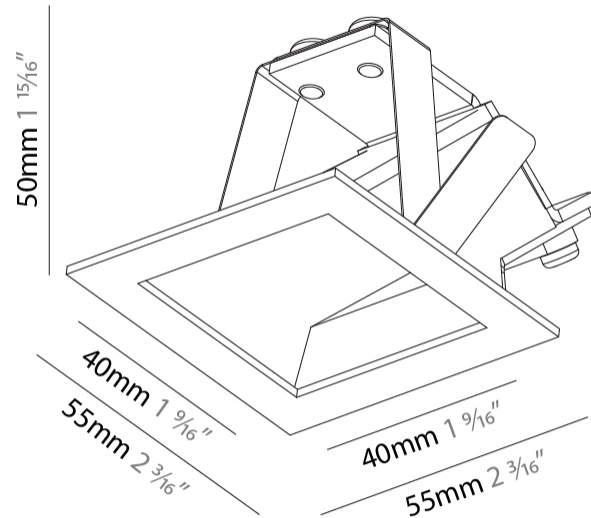

GENERAL

Series: Delight
Subseries: Delight Gooo!
Brand: Prolicht
Division: Architectural
Mounting Type: Recessed
Mounting Location: Wall
Subcategory: Step Light

PHYSICAL

Shape: Square
Length (mm): 55
Length (in): 2 ³/₁₆
Height (mm): 55
Depth (mm): 50
Height (in): 2 ³/₁₆
Depth (in): 1 ¹⁵/₁₆
Ceiling Thickness (mm): 10-15
Ceiling Thickness (in): 3/8 - 9/16
Min. Recessing Depth (mm): 15
Min. Recessing Depth (in): 9/16
Light Distribution: Asymmetric
Weight (kg): 0.11
Weight (lbs): 0.25
Fixture Finish: SSR / BKV / CWI / CRY / HAB / UFT / ITA / RUA / FTG / MYG / LOD / PUS / FRO / FUP / KIA / POP / BLS / SPG / MEY / GOH / GUM / CHC / COM / ABZ / JAG / OBR / MOS / ROR
Fixture Material: Aluminum

ELECTRICAL

Lamp Type: LED (Zhaga Standard)
Input Wattage (W): 2.2
Total Output Wattage (W): 2
Dimming: Tri-Mode (Non-Dimming and Phase Dimming (120Vac only) and 0-10V Dimming)
Driver Included: No
Driver Location: Remote
Driver Type: Constant Current - Universal
Input Voltage (V): 120 - 277
Constant Current (MA): 700

LED

Number of LEDs: 1
Color Temperature (°K): 2700 / 3000 / 4000
Max. Delivered Lumen (lm): 50
Nominal Lumen (lm): 170
CRI: >90 CRI
Lamp Life (hrs): 50000

OPTICAL

RATINGS AND CERTIFICATIONS

Certified By: Certified for North American Standards
IP rating: IP20