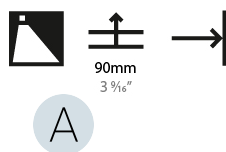

1. To build a product code in our configurator select the specify button on the base model # product page
2. To build a manual product code on this datasheet choose from the options listed below in blue font and add the suffix to the base model #

GENERAL

Series: Delight
Subseries: Delight Gooo! Floorwash
Brand: Prolicht
Division: Architectural
Mounting Type: Recessed
Mounting Location: Wall
Subcategory: Step Light

PHYSICAL

Shape: Square
Length (mm): 90
Length (in): 3 9/16
Width (mm): 90
Width (in): 3 9/16
Height (mm): 82
Height (in): 3 1/4
Min. Recessing Depth (mm): 90
Min. Recessing Depth (in): 3 9/16
Light Distribution: Asymmetric
Weight (kg): 0.3
Weight (lbs): 0.66
Fixture Finish: SSR / BKV / CWI / CRY / HAB / UFT / ITA / RUA / FTG / MYG / LOD / PUS / FRO / FUP / KIA / POP / BLS / SPG / MEY / GOH / GUM / CHC / COM / ABZ / JAG / OBR / MOS / ROR
Fixture Material: Metal

ELECTRICAL

Lamp Type: LED (Zhaga Standard)
Input Wattage (W): 4.4
Total Output Wattage (W): 4
Dimming: Non-Dimming / Phase Dimming (120Vac only) / 0-10V Dimming
Driver Included: No
Driver Location: Remote
Driver Type: Constant Current - Universal
Input Voltage (V): 120 - 277
Constant Current (MA): 350

LED

Number of LEDs: 1
Color Temperature (°K): 2700 / 3000 / 4000
Max. Delivered Lumen (lm): 240 / 270 / 290
CRI: >90 CRI
Lamp Life (hrs): 50000

OPTICAL

RATINGS AND CERTIFICATIONS

Certified By: Certified for North American Standards
IP rating: IP20