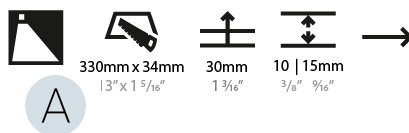

GENERAL

Series: Delight
Subseries: Delight String Step Wide
Brand: Prolicht
Division: Architectural
Mounting Type: Recessed
Mounting Location: Wall
Subcategory: Step Light

PHYSICAL

Shape: Rectangle
Length (mm): 340
Length (in): 13 ³/₈
Height (mm): 40
Depth (mm): 27
Height (in): 1 ⁵/₁₆
Depth (in): 1 ³/₁₆
Min. Recessing Depth (mm): 30
Min. Recessing Depth (in): 1 ³/₁₆
Light Distribution: Asymmetric
Weight (kg): 0.388
Weight (lbs): 0.854
Fixture Finish: SSR / BKV / CWI / CRY / HAB / LAG / UFT / ITA / RUA / RUR / MIC / FTG / MYG / TWT / LOD / PUS / FRO / FUP / KIA / POP / BLS / SPG / MEY / GOH / GUM / CHC / COM / ABZ / JAG / OBR / MOS / ROR
Fixture Material: Aluminum
Cut-out Measurements: 330mm / 13" x 34mm / 1 5/16"

ELECTRICAL

Lamp Type: LED (Zhaga Standard)
Input Wattage (W): 4
Total Output Wattage (W): 3.6
Dimming: 0-10V Dimming / Phase Dimming (120Vac Only)
Driver Included: No
Driver Location: Remote
Driver Type: Constant Voltage - 120 / 277Vac
Driver Class: Class 2
Input Voltage (V): 120 - 277
Output Voltage (V): 24

LED

Number of LEDs: 1
Color Temperature (°K): 3000 / 3500 / 5000
Max. Delivered Lumen (lm): 120
CRI: >80 CRI
Lamp Life (hrs): 50000

OPTICAL

RATINGS AND CERTIFICATIONS

Certified By: Certified for North American Standards
IP rating: IP20