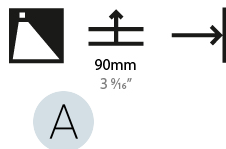

1. To build a product code in our configurator select the specify button on the base model # product page
2. To build a manual product code on this datasheet choose from the options listed below in blue font and add the suffix to the base model #

GENERAL

Series: Delight
Subseries: Delight Gooo! Floorwash
Brand: Prolicht
Division: Architectural
Mounting Type: Recessed
Mounting Location: Wall
Subcategory: Step Light

PHYSICAL

Shape: Square
Length (mm): 90
Length (in): 3 ⁹/₁₆
Width (mm): 90
Width (in): 3 ⁹/₁₆
Height (mm): 82
Height (in): 3 ¹/₄
Min. Recessing Depth (mm): 90
Min. Recessing Depth (in): 3 ⁹/₁₆
Light Distribution: Asymmetric
Weight (kg): 0.3
Weight (lbs): 0.66
Fixture Finish: SSR / BKV / CWI / CRY / HAB / LAG / UFT / ITA / RUA / RUR / MIC / FTG / MYG / TWT / LOD / PUS / FRO / FUP / KIA / POP / BLS / SPG / MEY / GOH / GUM / CHC / COM / ABZ / JAG / OBR / MOS / ROR
Fixture Material: Metal

ELECTRICAL

Lamp Type: LED (Zhaga Standard)
Input Wattage (W): 4.4
Total Output Wattage (W): 4
Dimming: Non-Dimming / Phase Dimming (120Vac only) / 0-10V Dimming
Driver Included: No
Driver Location: Remote
Driver Type: Constant Current - Universal
Input Voltage (V): 120 - 277
Constant Current (MA): 350

LED

Number of LEDs: 1
Color Temperature (°K): 2700 / 3000 / 4000
Max. Delivered Lumen (lm): 240 / 270 / 290
CRI: >90 CRI
Lamp Life (hrs): 50000

OPTICAL

RATINGS AND CERTIFICATIONS

Certified By: Certified for North American Standards
IP rating: IP20