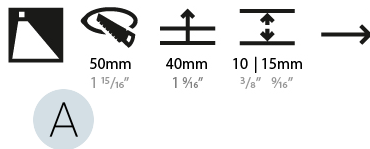

GENERAL

Series: Delight
Subseries: Delight Lollipop Round
Brand: Prolicht
Division: Architectural
Mounting Type: Recessed
Mounting Location: Wall
Subcategory: Step Light

PHYSICAL

Shape: Round
Diameter (mm): 55
Diameter (in): 2 ³/₁₆
Depth (mm): 35
Depth (in): 1 ³/₈
Ceiling Thickness (mm): 10 / 15
Min. Recessing Depth (mm): 40
Min. Recessing Depth (in): 1 ⁹/₁₆
Light Distribution: Asymmetric
Weight (kg): 0.11
Weight (lbs): 0.25
Fixture Finish: SSR / BKV / CWI / CRY / HAB / LAG / UFT / ITA / RUA / RUR / MIC / FTG / MYG / TWT / LOD / PUS / FRO / FUP / KIA / POP / BLS / SPG / MEY / GOH / GUM / CHC / COM / ABZ / JAG / OBR / MOS / ROR
Fixture Material: Aluminum
Cut-out Measurements: Ø50mm / 1 15/16"

ELECTRICAL

Lamp Type: LED (Zhaga Standard)
Input Wattage (W): 2.2
Total Output Wattage (W): 2
Dimming: 0-10V Dimming / Phase Dimming (120Vac Only)
Driver Included: No
Driver Location: Remote
Driver Type: Constant Current - 120 / 277Vac
Input Voltage (V): 120 - 277
Constant Current (MA): 700

LED

Number of LEDs: 1
Color Temperature (°K): 2700 / 3000 / 4000
Max. Delivered Lumen (lm): 80 / 80 / 90
CRI: >90 CRI
Lamp Life (hrs): 50000

OPTICAL

RATINGS AND CERTIFICATIONS

Certified By: Certified for North American Standards
IP rating: IP20

PROJECT
TYPE
SPECIFIER
QUANTITY
DATE