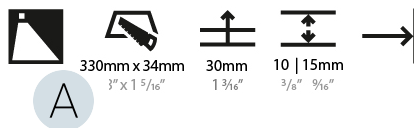

GENERAL

Series: Delight
Subseries: Delight String Step
Brand: Prolicht
Division: Architectural
Mounting Type: Recessed
Mounting Location: Wall
Subcategory: Step Light

PHYSICAL

Shape: Rectangle
Length (mm): 340
Length (in): 13 3/8
Height (mm): 40
Depth (mm): 27
Height (in): 1 9/16
Depth (in): 1 1/16
Ceiling Thickness (mm): 10 / 12 / 15
Ceiling Thickness (in): 3/8 or 1/2 or 9/16
Min. Recessing Depth (mm): 30
Min. Recessing Depth (in): 1 3/16
Light Distribution: Asymmetric
Weight (kg): 0.404
Weight (lbs): 0.89
Fixture Finish: SSR / BKV / CWI / CRY / HAB / LAG / UFT / ITA / RUA / RUR / MIC / FTG / MYG / TWT / LOD / PUS / FRO / FUP / KIA / POP / BLS / SPG / MEY / GOH / GUM / CHC / COM / ABZ / JAG / OBR / MOS / ROR
Fixture Material: Aluminum
Cut-out Measurements: 330mm / 13" x 34mm / 1 5/16"

ELECTRICAL

Lamp Type: LED (Zhaga Standard)
Input Wattage (W): 4
Total Output Wattage (W): 3.6
Dimming: 0-10V Dimming / Phase Dimming (120Vac Only)
Driver Included: No
Driver Location: Remote
Driver Type: Constant Voltage - 120 / 277Vac
Driver Class: Class 2
Input Voltage (V): 120 - 277
Output Voltage (V): 24

LED

Number of LEDs: 1
Color Temperature (°K): 3000 / 3500 / 5000
Max. Delivered Lumen (lm): 120
CRI: >80 CRI
Lamp Life (hrs): 50000

OPTICAL

RATINGS AND CERTIFICATIONS

Certified By: Certified for North American Standards
IP rating: IP20