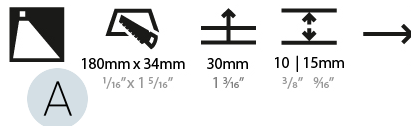

GENERAL

Series: Delight
Subseries: Delight String Step
Brand: Prolicht
Division: Architectural
Mounting Type: Recessed
Mounting Location: Wall
Subcategory: Step Light

PHYSICAL

Shape: Rectangle
Length (mm): 190
Length (in): 7 1/2
Height (mm): 40
Depth (mm): 27
Height (in): 1 9/16
Depth (in): 1 1/16
Ceiling Thickness (mm): 10 / 12 / 15
Ceiling Thickness (in): 3/8 or 1/2 or 9/16
Min. Recessing Depth (mm): 30
Min. Recessing Depth (in): 1 3/16
Light Distribution: Asymmetric
Weight (kg): 0.208
Weight (lbs): 0.4576
Fixture Finish: SSR / BKV / CWI / CRY / HAB / LAG / UFT / ITA / RUA / RUR / MIC / FTG / MYG / TWT / LOD / PUS / FRO / FUP / KIA / POP / BLS / SPG / MEY / GOH / GUM / CHC / COM / ABZ / JAG / OBR / MOS / ROR
Fixture Material: Aluminum
Cut-out Measurements: 140mm / 5 1/2" x 34mm / 1 5/16"

ELECTRICAL

Lamp Type: LED (Zhaga Standard)
Input Wattage (W): 2.2
Total Output Wattage (W): 2
Dimming: 0-10V Dimming / Phase Dimming (120Vac Only)
Driver Included: No
Driver Location: Remote
Driver Type: Constant Voltage - 120 / 277Vac
Driver Class: Class 2
Input Voltage (V): 120 - 277
Output Voltage (V): 24

LED

Number of LEDs: 1
Color Temperature (°K): 3000 / 3500 / 5000
Max. Delivered Lumen (lm): 60
CRI: >80 CRI
Lamp Life (hrs): 50000

OPTICAL

RATINGS AND CERTIFICATIONS

Certified By: Certified for North American Standards
IP rating: IP20

PROJECT
TYPE
SPECIFIER
QUANTITY
DATE