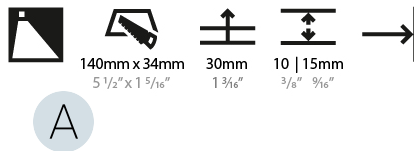

GENERAL

Series: Delight
Subseries: Delight String
Brand: Prolicht
Division: Architectural
Mounting Type: Recessed
Mounting Location: Wall
Subcategory: Step Light

PHYSICAL

Shape: Rectangle
Width (mm): 40
Width (in): 1 9/16
Height (mm): 150
Depth (mm): 26
Height (in): 5 7/8
Depth (in): 1
Ceiling Thickness (mm): 10 / 12 / 15
Ceiling Thickness (in): 3/8 or 1/2 or 9/16
Min. Recessing Depth (mm): 30
Min. Recessing Depth (in): 1 3/16
Light Distribution: Asymmetric
Weight (kg): .21
Weight (lbs): .46
Installation Requirement: 140mm / 5 1/2" x 34mm / 1 5/16"
Fixture Finish: SSR / BKV / CWI / CRY / HAB / LAG / UFT / ITA / RUA / RUR / MIC / FTG / MYG / TWT / LOD / PUS / FRO / FUP / KIA / POP / BLS / SPG / MEY / GOH / GUM / CHC / COM / ABZ / JAG / OBR / MOS / ROR
Fixture Material: Aluminum

ELECTRICAL

Lamp Type: LED (Zhaga Standard)
Input Wattage (W): 2.2
Total Output Wattage (W): 2
Dimming: Non-Dimming / Phase Dimming (120Vac only) / 0-10V Dimming
Driver Included: No
Driver Location: Remote
Driver Type: Constant Current - 120 / 277Vac
Driver Class: Class 2
Input Voltage (V): 120 - 277
Constant Current (MA): 700

LED

Number of LEDs: 1
Color Temperature (°K): 2700 / 3000 / 3500 / 4000
Max. Delivered Lumen (lm): 30
CRI: >90 CRI
Lamp Life (hrs): 50000

OPTICAL

RATINGS AND CERTIFICATIONS

Certified By: Certified for North American Standards
IP rating: IP20