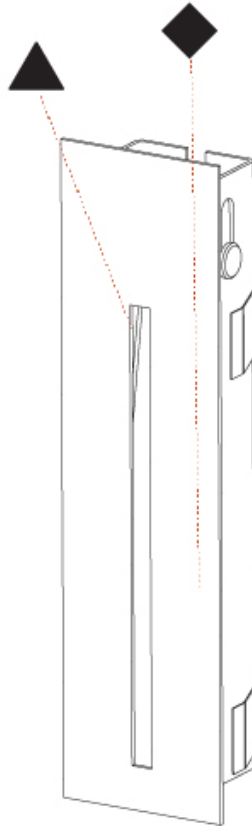

DELIGHT STRING RECESSED

A35696-

PROJECT

TYPE

SPECIFIER

QUANTITY

DATE

A

GENERAL

Series: Delight
 Subseries: Delight String
 Brand: Prolicht
 Division: Architectural
 Mounting Type: Recessed
 Mounting Location: Wall
 Subcategory: Step Light

PHYSICAL

Shape: Rectangle
 Width (mm): 40
 Width (in): 1 9/16
 Height (mm): 250
 Depth (mm): 26
 Height (in): 9 13/16
 Depth (in): 1
 Ceiling Thickness (mm): 10 / 12 / 15
 Ceiling Thickness (in): 3/8 or 1/2 or 9/16
 Min. Recessing Depth (mm): 30
 Min. Recessing Depth (in): 1 3/16
 Light Distribution: Asymmetric
 Weight (kg): .83
 Weight (lbs): 1.8
 Fixture Finish: SSR / BKV / CWI / CRY / HAB / LAG / UFT / ITA / RUA / RUR / MIC / FTG / MYG / TWT / LOD / PUS / FRO / FUP / KIA / POP / BLS / SPG / MEY / GOH / GUM / CHC / COM / ABZ / JAG / OBR / MOS / ROR
 Fixture Material: Aluminum
 Cut-out Measurements: 240mm / 9 7/16" x 34mm / 1 5/16"