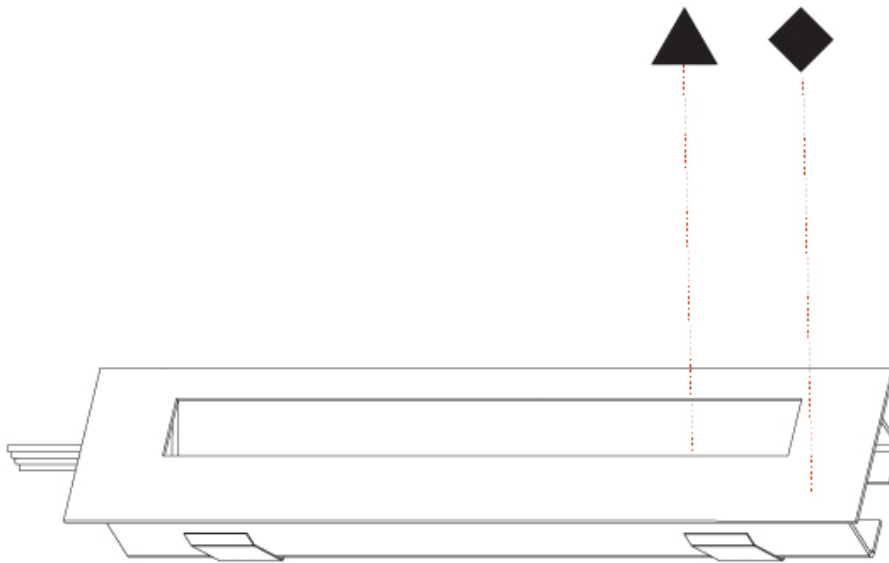

DELIGHT STRING STEP WIDE RECESSED

A35702-

PROJECT

TYPE

SPECIFIER

QUANTITY

DATE

A