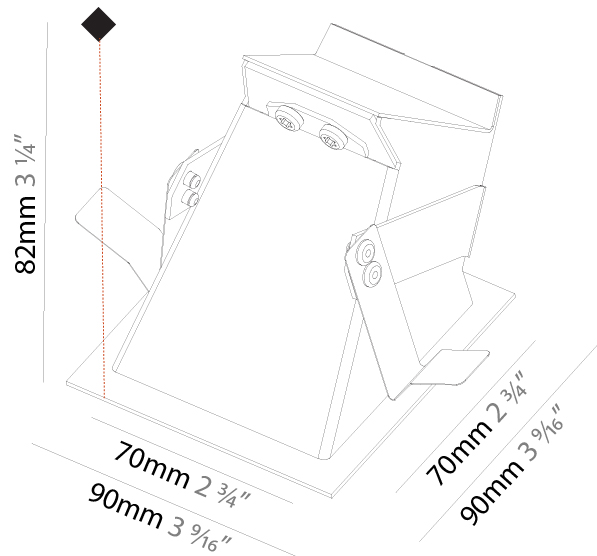

1. To build a product code in our configurator select the specify button on the base model # product page
2. To build a manual product code on this datasheet choose from the options listed below in blue font and add the suffix to the base model #

GENERAL

Series: Delight
Subseries: Delight Gooo! Floorwash
Brand: Prolicht
Division: Architectural
Mounting Type: Recessed
Mounting Location: Wall
Subcategory: Step Light

PHYSICAL

Shape: Square
Length (mm): 90
Length (in): 3 ⁹/₁₆
Width (mm): 90
Width (in): 3 ⁹/₁₆
Height (mm): 82
Height (in): 3 ¹/₄
Min. Recessing Depth (mm): 90
Min. Recessing Depth (in): 3 ⁹/₁₆
Light Distribution: Asymmetric
Weight (kg): 0.3
Weight (lbs): 0.66
Fixture Finish: SSR / BKV / CWI / CRY / HAB / LAG / UFT / ITA / RUA / RUR / MIC / FTG / MYG / TWT / LOD / PUS / FRO / FUP / KIA / POP / BLS / SPG / MEY / GOH / GUM / CHC / COM / ABZ / JAG / OBR / MOS / ROR
Fixture Material: Metal

ELECTRICAL

Lamp Type: LED (Zhaga Standard)
Input Wattage (W): 4.4
Total Output Wattage (W): 4
Dimming: Non-Dimming / Phase Dimming (120Vac only) / 0-10V Dimming
Driver Included: No
Driver Location: Remote
Driver Type: Constant Current - Universal
Input Voltage (V): 120 - 277
Constant Current (MA): 350

LED

Number of LEDs: 1
Color Temperature (°K): 2700 / 3000 / 4000
Max. Delivered Lumen (lm): 240 / 270 / 290
CRI: >90 CRI
Lamp Life (hrs): 50000

OPTICAL

RATINGS AND CERTIFICATIONS

Certified By: Certified for North American Standards
IP rating: IP20