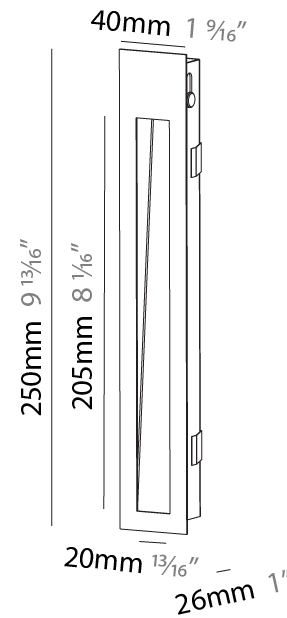

GENERAL

Series: Delight
Subseries: Delight String Wide
Brand: Prolight
Division: Architectural
Mounting Type: Recessed
Mounting Location: Wall
Subcategory: Step Light

PHYSICAL

Shape: Rectangle
Length (mm): 250
Length (in): 9 ¹³/₁₆
Width (mm): 40
Width (in): 1 ⁹/₁₆
Height (mm): 250
Depth (mm): 26
Height (in): 9 ¹³/₁₆
Depth (in): 1
Ceiling Thickness (mm): 10 / 12 / 15
Ceiling Thickness (in): 3/8 or 1/2 or 9/16
Min. Recessing Depth (mm): 30
Min. Recessing Depth (in): 1 ³/₁₆
Light Distribution: Asymmetric
Weight (kg): .83
Weight (lbs): 1.8
Fixture Finish: SSR / BKV / CWI / CRY / HAB / LAG / UFT / ITA / RUA / RUR / MIC / FTG / MYG / TWT / LOD / PUS / FRO / FUP / KIA / POP / BLS / SPG / MEY / GOH / GUM / CHC / COM / ABZ / JAG / OBR / MOS / ROR
Fixture Material: Aluminum
Cut-out Measurements: 240mm / 9 7/16" x 34mm / 1 5/16"

ELECTRICAL

Lamp Type: LED (Zhaga Standard)
Input Wattage (W): 2.2
Total Output Wattage (W): 2
Dimming: 0-10V Dimming / Phase Dimming (120Vac Only)
Driver Included: No
Driver Location: Remote
Driver Type: Constant Current - 120 / 277Vac
Driver Class: Class 2
Input Voltage (V): 120 - 277
Constant Current (MA): 700

LED

Number of LEDs: 1
Color Temperature (°K): 2700 / 3000 / 3500 / 4000
Max. Delivered Lumen (lm): 60 / 60 / 68 / 70
CRI: >90 CRI
Lamp Life (hrs): 50000

OPTICAL

RATINGS AND CERTIFICATIONS

Certified By: Certified for North American Standards
IP rating: IP20

PROJECT
TYPE
SPECIFIER
QUANTITY
DATE