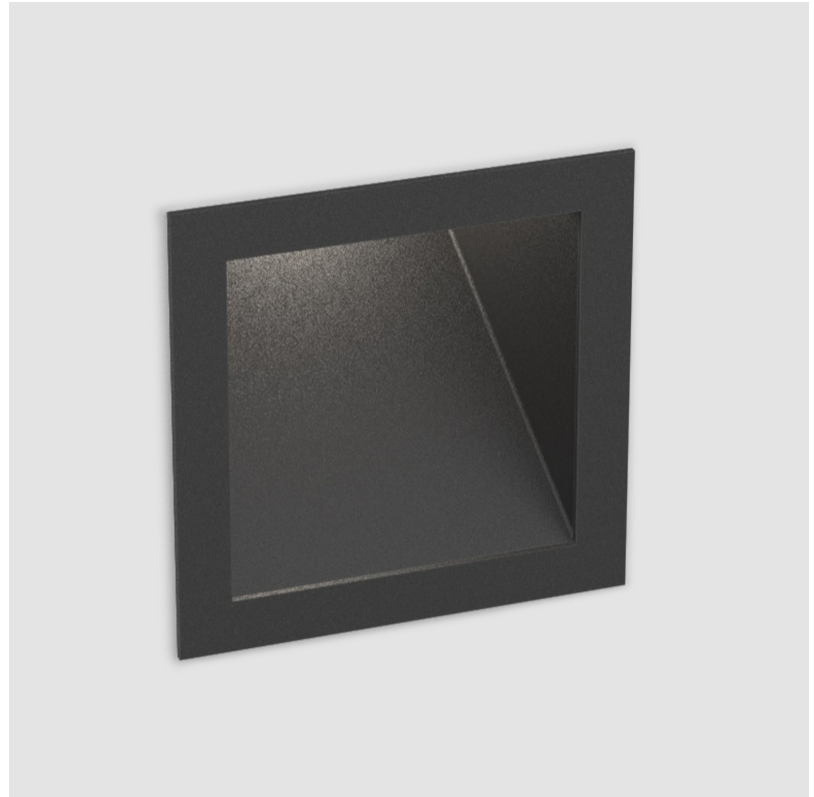

1. To build a product code in our configurator select the specify button on the base model # product page
2. To build a manual product code on this datasheet choose from the options listed below in blue font and add the suffix to the base model #

GENERAL

Series: Delight
Subseries: Delight Gooo! Floorwash
Brand: Prolicht
Division: Architectural
Mounting Type: Recessed
Mounting Location: Wall
Subcategory: Step Light

PHYSICAL

Shape: Square
Length (mm): 90
Length (in): 3 ⁹/₁₆
Width (mm): 90
Width (in): 3 ⁹/₁₆
Height (mm): 82
Height (in): 3 ¹/₄
Min. Recessing Depth (mm): 90
Min. Recessing Depth (in): 3 ⁹/₁₆
Light Distribution: Asymmetric
Weight (kg): 0.3
Weight (lbs): 0.66
Fixture Finish: SSR / BKV / CWI / CRY / HAB / LAG / UFT / ITA / RUA / RUR / MIC / FTG / MYG / TWT / LOD / PUS / FRO / FUP / KIA / POP / BLS / SPG / MEY / GOH / GUM / CHC / COM / ABZ / JAG / OBR / MOS / ROR
Fixture Material: Metal

ELECTRICAL

Lamp Type: LED (Zhaga Standard)
Input Wattage (W): 4.4
Total Output Wattage (W): 4
Dimming: Non-Dimming / Phase Dimming (120Vac only) / 0-10V Dimming
Driver Included: No
Driver Location: Remote
Driver Type: Constant Current - Universal
Input Voltage (V): 120 - 277
Constant Current (MA): 350

LED

Number of LEDs: 1
Color Temperature (°K): 2700 / 3000 / 4000
Max. Delivered Lumen (lm): 240 / 270 / 290
CRI: >90 CRI
Lamp Life (hrs): 50000

OPTICAL

RATINGS AND CERTIFICATIONS

Certified By: Certified for North American Standards
IP rating: IP20