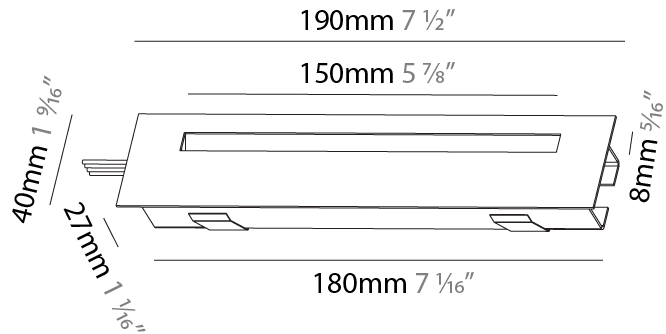

GENERAL

Series: Delight
Subseries: Delight String Step
Brand: Prolicht
Division: Architectural
Mounting Type: Recessed
Mounting Location: Wall
Subcategory: Step Light

PHYSICAL

Shape: Rectangle
Length (mm): 190
Length (in): 7 1/2
Height (mm): 40
Depth (mm): 27
Height (in): 1 9/16
Depth (in): 1 1/16
Ceiling Thickness (mm): 10 / 12 / 15
Ceiling Thickness (in): 3/8 or 1/2 or 9/16
Min. Recessing Depth (mm): 30
Min. Recessing Depth (in): 1 3/16
Light Distribution: Asymmetric
Weight (kg): 0.208
Weight (lbs): 0.4576
Fixture Finish: SSR / BKV / CWI / CRY / HAB / LAG / UFT / ITA / RUA / RUR / MIC / FTG / MYG / TWT / LOD / PUS / FRO / FUP / KIA / POP / BLS / SPG / MEY / GOH / GUM / CHC / COM / ABZ / JAG / OBR / MOS / ROR
Fixture Material: Aluminum
Cut-out Measurements: 140mm / 5 1/2" x 34mm / 1 5/16"

ELECTRICAL

Lamp Type: LED (Zhaga Standard)
Input Wattage (W): 2.2
Total Output Wattage (W): 2
Dimming: 0-10V Dimming / Phase Dimming (120Vac Only)
Driver Included: No
Driver Location: Remote
Driver Type: Constant Voltage - 120 / 277Vac
Driver Class: Class 2
Input Voltage (V): 120 - 277
Output Voltage (V): 24

LED

Number of LEDs: 1
Color Temperature (°K): 3000 / 3500 / 5000
Max. Delivered Lumen (lm): 60
CRI: >80 CRI
Lamp Life (hrs): 50000

OPTICAL

RATINGS AND CERTIFICATIONS

Certified By: Certified for North American Standards
IP rating: IP20

PROJECT
TYPE
SPECIFIER
QUANTITY
DATE