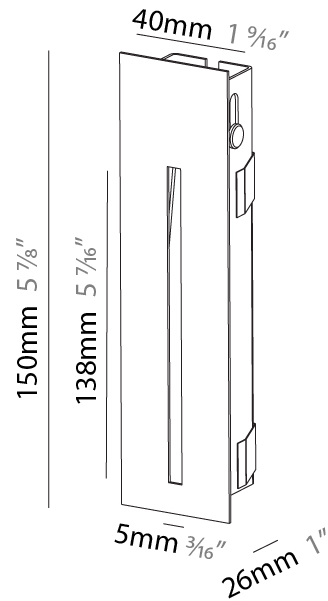

GENERAL

Series: Delight
Subseries: Delight String
Brand: Prolicht
Division: Architectural
Mounting Type: Recessed
Mounting Location: Wall
Subcategory: Step Light

PHYSICAL

Shape: Rectangle
Width (mm): 40
Width (in): 1 9/16
Height (mm): 150
Depth (mm): 26
Height (in): 5 7/8
Depth (in): 1
Ceiling Thickness (mm): 10 / 12 / 15
Ceiling Thickness (in): 3/8 or 1/2 or 9/16
Min. Recessing Depth (mm): 30
Min. Recessing Depth (in): 1 3/16
Light Distribution: Asymmetric
Weight (kg): .21
Weight (lbs): .46
Installation Requirement: 140mm / 5 1/2" x 34mm / 1 5/16"
Fixture Finish: SSR / BKV / CWI / CRY / HAB / LAG / UFT / ITA / RUA / RUR / MIC / FTG / MYG / TWT / LOD / PUS / FRO / FUP / KIA / POP / BLS / SPG / MEY / GOH / GUM / CHC / COM / ABZ / JAG / OBR / MOS / ROR
Fixture Material: Aluminum

ELECTRICAL

Lamp Type: LED (Zhaga Standard)
Input Wattage (W): 2.2
Total Output Wattage (W): 2
Dimming: Non-Dimming / Phase Dimming (120Vac only) / 0-10V Dimming
Driver Included: No
Driver Location: Remote
Driver Type: Constant Current - 120 / 277Vac
Driver Class: Class 2
Input Voltage (V): 120 - 277
Constant Current (MA): 700

LED

Number of LEDs: 1
Color Temperature (°K): 2700 / 3000 / 3500 / 4000
Max. Delivered Lumen (lm): 30
CRI: >90 CRI
Lamp Life (hrs): 50000

OPTICAL

RATINGS AND CERTIFICATIONS

Certified By: Certified for North American Standards
IP rating: IP20