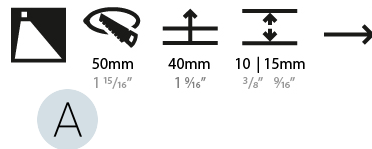

base number   Color   Finishes
Temperature   (Diamond)

1. To build a product code in our configurator select the specify button on the base model # product page
2. To build a manual product code on this datasheet choose from the options listed below in blue font and add the suffix to the base model #

GENERAL

Series: Delight
Subseries: Delight Lollipop Round Wide
Brand: Prolicht
Division: Architectural
Mounting Type: Recessed
Mounting Location: Wall
Subcategory: Step Light

PHYSICAL

Shape: Round
Diameter (mm): 55
Diameter (in): 2 3/16
Depth (mm): 35
Depth (in): 1 3/8
Min. Recessing Depth (mm): 40
Min. Recessing Depth (in): 1 9/16
Light Distribution: Asymmetric
Weight (kg): 0.11
Weight (lbs): 0.25
Fixture Finish: [SSR / BKV / CWI / CRY / HAB / LAG / UFT / ITA / RUA / RUR / MIC / FTG / MYG / TWT / LOD / PUS / FRO / FUP / KIA / POP / BLS / SPG / MEY / GOH / GUM / CHC / COM / ABZ / JAG / OBR / MOS / ROR](#)
Fixture Material: Aluminum

ELECTRICAL

Lamp Type: LED (Zhaga Standard)
Input Wattage (W): 2.2
Total Output Wattage (W): 2
Dimming: 0-10V Dimming / Phase Dimming (120Vac Only)
Driver Included: No
Driver Location: Remote
Driver Type: Constant Current - 120 / 277Vac
Input Voltage (V): 120 - 277
Constant Current (MA): 700

LED

Number of LEDs: 1
Color Temperature (°K): [2700 / 3000 / 4000](#)
Max. Delivered Lumen (lm): 150 / 160 / 170
CRI: >90 CRI
Lamp Life (hrs): 50000

OPTICAL

RATINGS AND CERTIFICATIONS

Certified By: Certified for North American Standards
IP rating: IP20