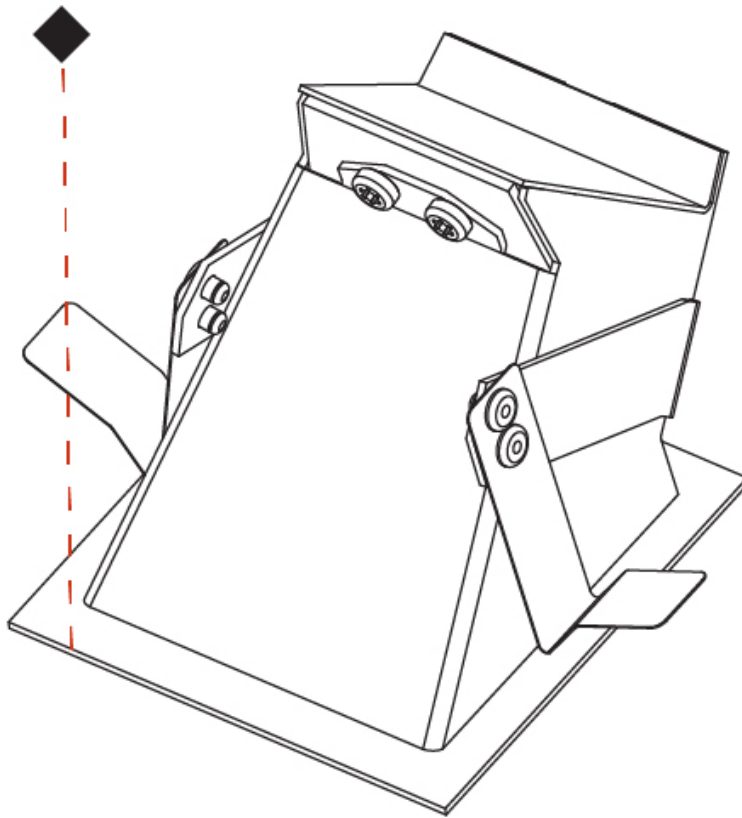

DELIGHT GOOO! FLOORWASH RECESSED

A35646-

PROJECT _____

TYPE _____

SPECIFIER _____

QUANTITY _____

DATE _____

A