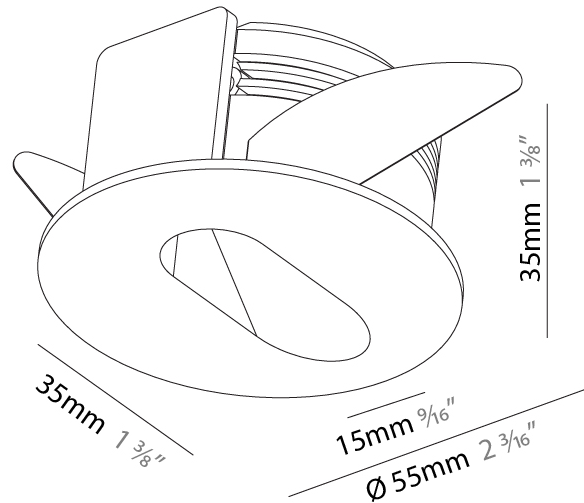

base number   Color   Finishes
Temperature   (Diamond)

1. To build a product code in our configurator select the specify button on the base model # product page
2. To build a manual product code on this datasheet choose from the options listed below in blue font and add the suffix to the base model #

GENERAL

Series: Delight
Subseries: Delight Lollipop Round Wide
Brand: Prolicht
Division: Architectural
Mounting Type: Recessed
Mounting Location: Wall
Subcategory: Step Light

PHYSICAL

Shape: Round
Diameter (mm): 55
Diameter (in): 2 3/16
Depth (mm): 35
Depth (in): 1 3/8
Min. Recessing Depth (mm): 40
Min. Recessing Depth (in): 1 9/16
Light Distribution: Asymmetric
Weight (kg): 0.11
Weight (lbs): 0.25
Fixture Finish: [SSR / BKV / CWI / CRY / HAB / LAG / UFT / ITA / RUA / RUR / MIC / FTG / MYG / TWT / LOD / PUS / FRO / FUP / KIA / POP / BLS / SPG / MEY / GOH / GUM / CHC / COM / ABZ / JAG / OBR / MOS / ROR](#)
Fixture Material: Aluminum

ELECTRICAL

Lamp Type: LED (Zhaga Standard)
Input Wattage (W): 2.2
Total Output Wattage (W): 2
Dimming: 0-10V Dimming / Phase Dimming (120Vac Only)
Driver Included: No
Driver Location: Remote
Driver Type: Constant Current - 120 / 277Vac
Input Voltage (V): 120 - 277
Constant Current (MA): 700

LED

Number of LEDs: 1
Color Temperature (°K): [2700 / 3000 / 4000](#)
Max. Delivered Lumen (lm): 150 / 160 / 170
CRI: >90 CRI
Lamp Life (hrs): 50000

OPTICAL

RATINGS AND CERTIFICATIONS

Certified By: Certified for North American Standards
IP rating: IP20