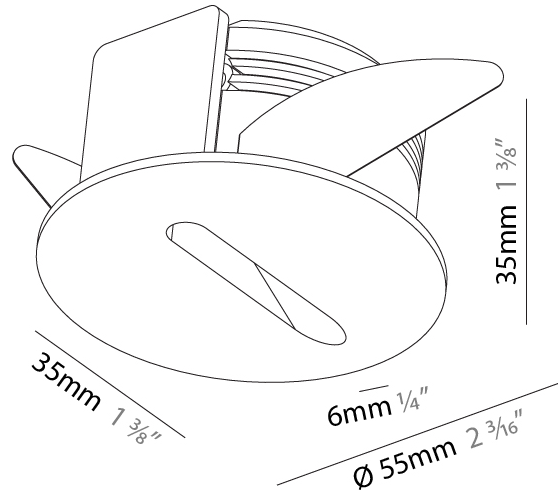

GENERAL

Series: Delight
Subseries: Delight Lollipop Round
Brand: Prolicht
Division: Architectural
Mounting Type: Recessed
Mounting Location: Wall
Subcategory: Step Light

PHYSICAL

Shape: Round
Diameter (mm): 55
Diameter (in): 2 ³/₁₆
Depth (mm): 35
Depth (in): 1 ³/₈
Ceiling Thickness (mm): 10 / 15
Min. Recessing Depth (mm): 40
Min. Recessing Depth (in): 1 ⁹/₁₆
Light Distribution: Asymmetric
Weight (kg): 0.11
Weight (lbs): 0.25
Fixture Finish: SSR / BKV / CWI / CRY / HAB / LAG / UFT / ITA / RUA / RUR / MIC / FTG / MYG / TWT / LOD / PUS / FRO / FUP / KIA / POP / BLS / SPG / MEY / GOH / GUM / CHC / COM / ABZ / JAG / OBR / MOS / ROR
Fixture Material: Aluminum
Cut-out Measurements: Ø50mm / 1 15/16"

ELECTRICAL

Lamp Type: LED (Zhaga Standard)
Input Wattage (W): 2.2
Total Output Wattage (W): 2
Dimming: 0-10V Dimming / Phase Dimming (120Vac Only)
Driver Included: No
Driver Location: Remote
Driver Type: Constant Current - 120 / 277Vac
Input Voltage (V): 120 - 277
Constant Current (MA): 700

LED

Number of LEDs: 1
Color Temperature (°K): 2700 / 3000 / 4000
Max. Delivered Lumen (lm): 80 / 80 / 90
CRI: >90 CRI
Lamp Life (hrs): 50000

OPTICAL

RATINGS AND CERTIFICATIONS

Certified By: Certified for North American Standards
IP rating: IP20

PROJECT
TYPE
SPECIFIER
QUANTITY
DATE