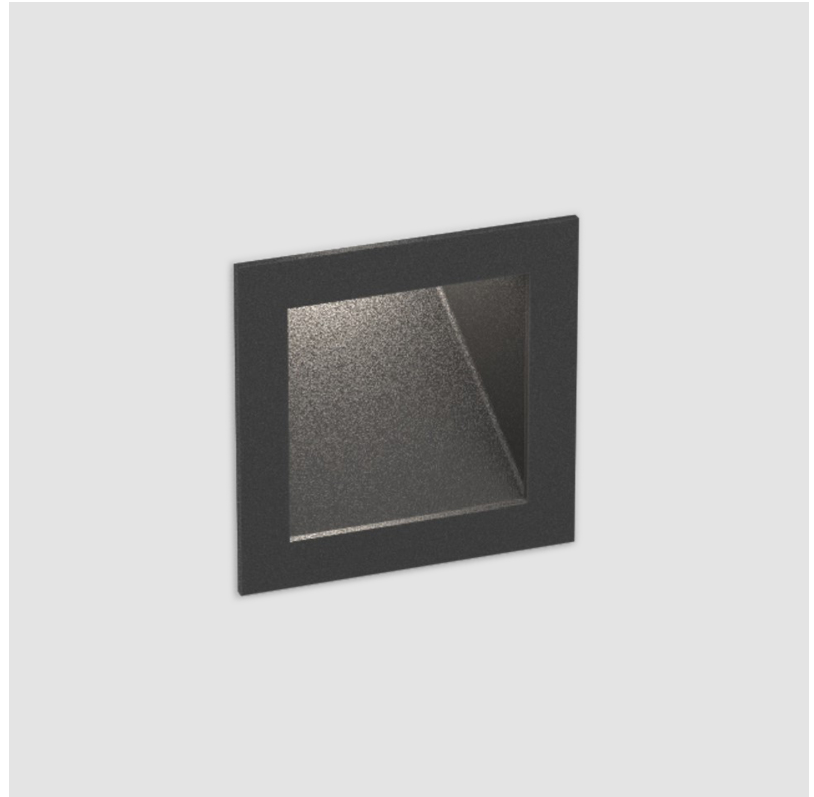

GENERAL

Series: Delight
Subseries: Delight Gooo!
Brand: Prolicht
Division: Architectural
Mounting Type: Recessed
Mounting Location: Wall
Subcategory: Step Light

PHYSICAL

Shape: Square
Length (mm): 55
Length (in): 2 ³/₁₆"
Height (mm): 55
Depth (mm): 50
Height (in): 2 ³/₁₆"
Depth (in): 1 ¹⁵/₁₆"
Ceiling Thickness (mm): 10-15
Ceiling Thickness (in): 3/8 - 9/16
Min. Recessing Depth (mm): 15
Min. Recessing Depth (in): 9/16
Light Distribution: Asymmetric
Weight (kg): 0.11
Weight (lbs): 0.25
Fixture Finish: SSR / BKV / CWI / CRY / HAB / LAG / UFT / ITA / RUA / RUR / MIC / FTG / MYG / TWT / LOD / PUS / FRO / FUP / KIA / POP / BLS / SPG / MEY / GOH / GUM / CHC / COM / ABZ / JAG / OBR / MOS / ROR
Fixture Material: Aluminum

ELECTRICAL

Lamp Type: LED (Zhaga Standard)
Input Wattage (W): 2.2
Total Output Wattage (W): 2
Dimming: Tri-Mode (Non-Dimming and Phase Dimming (120Vac only) and 0-10V Dimming)
Driver Included: No
Driver Location: Remote
Driver Type: Constant Current - Universal
Input Voltage (V): 120 - 277
Constant Current (MA): 700

LED

Number of LEDs: 1
Color Temperature (°K): 2700 / 3000 / 4000
Max. Delivered Lumen (lm): 50
Nominal Lumen (lm): 170
CRI: >90 CRI
Lamp Life (hrs): 50000

OPTICAL

RATINGS AND CERTIFICATIONS

Certified By: Certified for North American Standards
IP rating: IP20