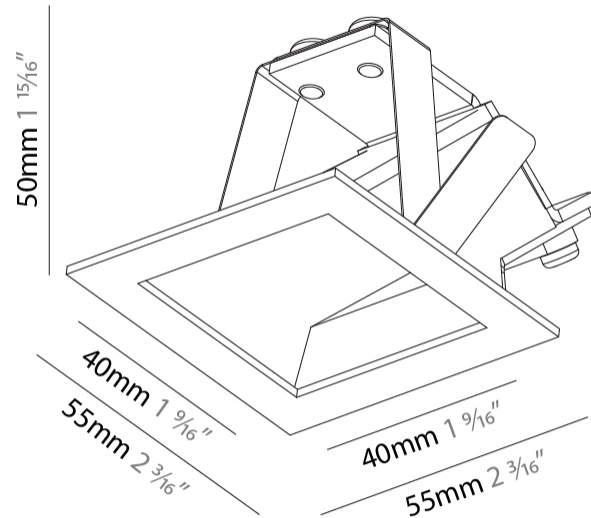

GENERAL

Series: Delight
Subseries: Delight Gooo!
Brand: Prolicht
Division: Architectural
Mounting Type: Recessed
Mounting Location: Wall
Subcategory: Step Light

PHYSICAL

Shape: Square
Length (mm): 55
Length (in): 2 ³/₁₆"
Height (mm): 55
Depth (mm): 50
Height (in): 2 ³/₁₆"
Depth (in): 1 ¹⁵/₁₆"
Ceiling Thickness (mm): 10-15
Ceiling Thickness (in): 3/8 - 9/16
Min. Recessing Depth (mm): 15
Min. Recessing Depth (in): 9/16
Light Distribution: Asymmetric
Weight (kg): 0.11
Weight (lbs): 0.25
Fixture Finish: SSR / BKV / CWI / CRY / HAB / LAG / UFT / ITA / RUA / RUR / MIC / FTG / MYG / TWT / LOD / PUS / FRO / FUP / KIA / POP / BLS / SPG / MEY / GOH / GUM / CHC / COM / ABZ / JAG / OBR / MOS / ROR
Fixture Material: Aluminum

ELECTRICAL

Lamp Type: LED (Zhaga Standard)
Input Wattage (W): 2.2
Total Output Wattage (W): 2
Dimming: Tri-Mode (Non-Dimming and Phase Dimming (120Vac only) and 0-10V Dimming)
Driver Included: No
Driver Location: Remote
Driver Type: Constant Current - Universal
Input Voltage (V): 120 - 277
Constant Current (MA): 700

LED

Number of LEDs: 1
Color Temperature (°K): 2700 / 3000 / 4000
Max. Delivered Lumen (lm): 50
Nominal Lumen (lm): 170
CRI: >90 CRI
Lamp Life (hrs): 50000

OPTICAL

RATINGS AND CERTIFICATIONS

Certified By: Certified for North American Standards
IP rating: IP20