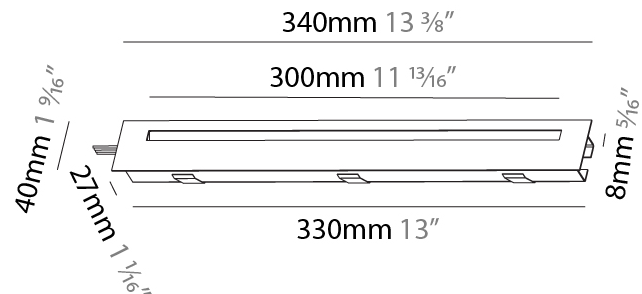

GENERAL

Series: Delight
Subseries: Delight String Step
Brand: Prolicht
Division: Architectural
Mounting Type: Recessed
Mounting Location: Wall
Subcategory: Step Light

PHYSICAL

Shape: Rectangle
Length (mm): 340
Length (in): 13 3/8
Height (mm): 40
Depth (mm): 27
Height (in): 1 9/16
Depth (in): 1 1/16
Ceiling Thickness (mm): 10 / 12 / 15
Ceiling Thickness (in): 3/8 or 1/2 or 9/16
Min. Recessing Depth (mm): 30
Min. Recessing Depth (in): 1 3/16
Light Distribution: Asymmetric
Weight (kg): 0.404
Weight (lbs): 0.89
Fixture Finish: SSR / BKV / CWI / CRY / HAB / LAG / UFT / ITA / RUA / RUR / MIC / FTG / MYG / TWT / LOD / PUS / FRO / FUP / KIA / POP / BLS / SPG / MEY / GOH / GUM / CHC / COM / ABZ / JAG / OBR / MOS / ROR
Fixture Material: Aluminum
Cut-out Measurements: 330mm / 13" x 34mm / 1 5/16"

ELECTRICAL

Lamp Type: LED (Zhaga Standard)
Input Wattage (W): 4
Total Output Wattage (W): 3.6
Dimming: 0-10V Dimming / Phase Dimming (120Vac Only)
Driver Included: No
Driver Location: Remote
Driver Type: Constant Voltage - 120 / 277Vac
Driver Class: Class 2
Input Voltage (V): 120 - 277
Output Voltage (V): 24

LED

Number of LEDs: 1
Color Temperature (°K): 3000 / 3500 / 5000
Max. Delivered Lumen (lm): 120
CRI: >80 CRI
Lamp Life (hrs): 50000

OPTICAL

RATINGS AND CERTIFICATIONS

Certified By: Certified for North American Standards
IP rating: IP20