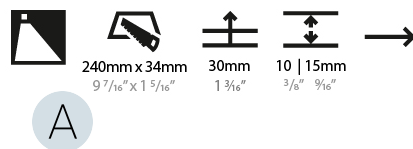

GENERAL

Series: Delight
Subseries: Delight String Wide
Brand: Prolight
Division: Architectural
Mounting Type: Recessed
Mounting Location: Wall
Subcategory: Step Light

PHYSICAL

Shape: Rectangle
Length (mm): 250
Length (in): 9 ¹³/₁₆
Width (mm): 40
Width (in): 1 ⁹/₁₆
Height (mm): 250
Depth (mm): 26
Height (in): 9 ¹³/₁₆
Depth (in): 1
Ceiling Thickness (mm): 10 / 12 / 15
Ceiling Thickness (in): 3/8 or 1/2 or 9/16
Min. Recessing Depth (mm): 30
Min. Recessing Depth (in): 1 ³/₁₆
Light Distribution: Asymmetric
Weight (kg): .83
Weight (lbs): 1.8
Fixture Finish: SSR / BKV / CWI / CRY / HAB / LAG / UFT / ITA / RUA / RUR / MIC / FTG / MYG / TWT / LOD / PUS / FRO / FUP / KIA / POP / BLS / SPG / MEY / GOH / GUM / CHC / COM / ABZ / JAG / OBR / MOS / ROR
Fixture Material: Aluminum
Cut-out Measurements: 240mm / 9 7/16" x 34mm / 1 5/16"

ELECTRICAL

Lamp Type: LED (Zhaga Standard)
Input Wattage (W): 2.2
Total Output Wattage (W): 2
Dimming: 0-10V Dimming / Phase Dimming (120Vac Only)
Driver Included: No
Driver Location: Remote
Driver Type: Constant Current - 120 / 277Vac
Driver Class: Class 2
Input Voltage (V): 120 - 277
Constant Current (MA): 700

LED

Number of LEDs: 1
Color Temperature (°K): 2700 / 3000 / 3500 / 4000
Max. Delivered Lumen (lm): 60 / 60 / 68 / 70
CRI: >90 CRI
Lamp Life (hrs): 50000

OPTICAL

RATINGS AND CERTIFICATIONS

Certified By: Certified for North American Standards
IP rating: IP20

PROJECT
TYPE
SPECIFIER
QUANTITY
DATE