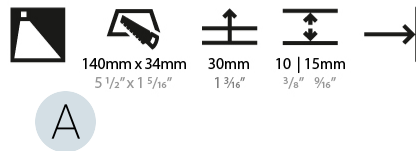

GENERAL

Series: Delight
Subseries: Delight String
Brand: Prolicht
Division: Architectural
Mounting Type: Recessed
Mounting Location: Wall
Subcategory: Step Light

PHYSICAL

Shape: Rectangle
Width (mm): 40
Width (in): 1 9/16
Height (mm): 150
Depth (mm): 26
Height (in): 5 7/8
Depth (in): 1
Ceiling Thickness (mm): 10 / 12 / 15
Ceiling Thickness (in): 3/8 or 1/2 or 9/16
Min. Recessing Depth (mm): 30
Min. Recessing Depth (in): 1 3/16
Light Distribution: Asymmetric
Weight (kg): .21
Weight (lbs): .46
Installation Requirement: 140mm / 5 1/2" x 34mm / 1 5/16"
Fixture Finish: SSR / BKV / CWI / CRY / HAB / UFT / ITA / RUA / FTG / MYG / LOD / PUS / FRO / FUP / KIA / POP / BLS / SPG / MEY / GOH / GUM / CHC / COM / ABZ / JAG / OBR / MOS / ROR
Fixture Material: Aluminum

ELECTRICAL

Lamp Type: LED (Zhaga Standard)
Input Wattage (W): 2.2
Total Output Wattage (W): 2
Dimming: Non-Dimming / Phase Dimming (120Vac only) / 0-10V Dimming
Driver Included: No
Driver Location: Remote
Driver Type: Constant Current - 120 / 277Vac
Driver Class: Class 2
Input Voltage (V): 120 - 277
Constant Current (MA): 700

LED

Number of LEDs: 1
Color Temperature (°K): 2700 / 3000 / 3500 / 4000
Max. Delivered Lumen (lm): 30
CRI: >90 CRI
Lamp Life (hrs): 50000

OPTICAL

RATINGS AND CERTIFICATIONS

Certified By: Certified for North American Standards
IP rating: IP20