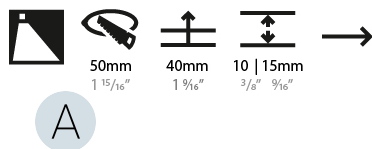

A35693- -

base number   Color   Finishes
Temperature   (Diamond)

1. To build a product code in our configurator select the specify button on the base model # product page
2. To build a manual product code on this datasheet choose from the options listed below in blue font and add the suffix to the base model #

GENERAL

Series: Delight
Subseries: Delight Lollipop Round Wide
Brand: Prolicht
Division: Architectural
Mounting Type: Recessed
Mounting Location: Wall
Subcategory: Step Light

PHYSICAL

Shape: Round
Diameter (mm): 55
Diameter (in): 2 3/16
Depth (mm): 35
Depth (in): 1 3/8
Min. Recessing Depth (mm): 40
Min. Recessing Depth (in): 1 9/16
Light Distribution: Asymmetric
Weight (kg): 0.11
Weight (lbs): 0.25

Fixture Finish: SSR / BKV / CWI / CRY / HAB / UFT / ITA / RUA / FTG / MYG / LOD / PUS / FRO / FUP / KIA / POP / BLS / SPG / MEY / GOH / GUM / CHC / COM / ABZ / JAG / OBR / MOS / ROR

Fixture Material: Aluminum

ELECTRICAL

Lamp Type: LED (Zhaga Standard)
Input Wattage (W): 2.2
Total Output Wattage (W): 2
Dimming: 0-10V Dimming / Phase Dimming (120Vac Only)
Driver Included: No
Driver Location: Remote
Driver Type: Constant Current - 120 / 277Vac
Input Voltage (V): 120 - 277
Constant Current (MA): 700

LED

Number of LEDs: 1
Color Temperature (°K): 2700 / 3000 / 4000
Max. Delivered Lumen (lm): 150 / 160 / 170
CRI: >90 CRI
Lamp Life (hrs): 50000

OPTICAL

RATINGS AND CERTIFICATIONS

Certified By: Certified for North American Standards
IP rating: IP20