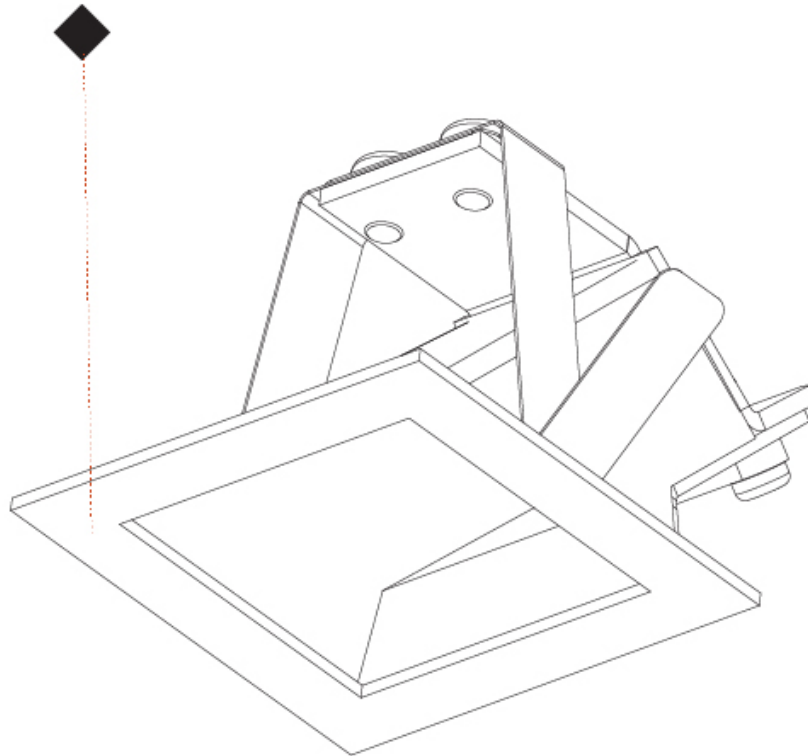

DELIGHT GOOO! RECESSED

A35644-

PROJECT

TYPE

SPECIFIER

QUANTITY

DATE

A