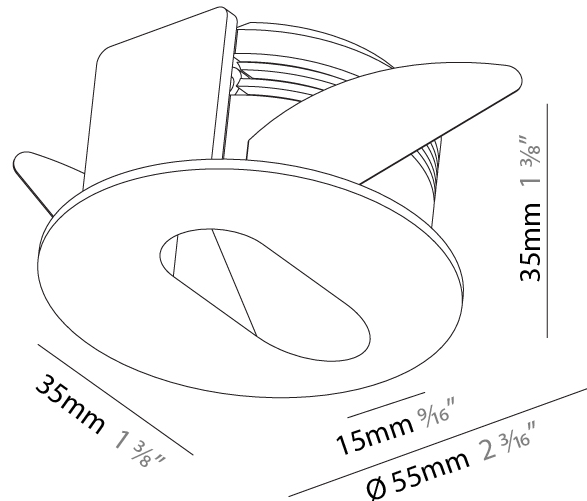

1. To build a product code in our configurator select the specify button on the base model # product page
2. To build a manual product code on this datasheet choose from the options listed below in blue font and add the suffix to the base model #

GENERAL

Series: Delight
Subseries: Delight Lollipop Round Wide
Brand: Prolicht
Division: Architectural
Mounting Type: Recessed
Mounting Location: Wall
Subcategory: Step Light

PHYSICAL

Shape: Round
Diameter (mm): 55
Diameter (in): 2 3/16
Depth (mm): 35
Depth (in): 1 3/8
Min. Recessing Depth (mm): 40
Min. Recessing Depth (in): 1 9/16
Light Distribution: Asymmetric
Weight (kg): 0.11
Weight (lbs): 0.25
Fixture Finish: SSR / BKV / CWI / CRY / HAB / UFT / ITA / RUA / FTG / MYG / LOD / PUS / FRO / FUP / KIA / POP / BLS / SPG / MEY / GOH / GUM / CHC / COM / ABZ / JAG / OBR / MOS / ROR
Fixture Material: Aluminum

ELECTRICAL

Lamp Type: LED (Zhaga Standard)
Input Wattage (W): 2.2
Total Output Wattage (W): 2
Dimming: 0-10V Dimming / Phase Dimming (120Vac Only)
Driver Included: No
Driver Location: Remote
Driver Type: Constant Current - 120 / 277Vac
Input Voltage (V): 120 - 277
Constant Current (MA): 700

LED

Number of LEDs: 1
Color Temperature (°K): 2700 / 3000 / 4000
Max. Delivered Lumen (lm): 150 / 160 / 170
CRI: >90 CRI
Lamp Life (hrs): 50000

OPTICAL

RATINGS AND CERTIFICATIONS

Certified By: Certified for North American Standards
IP rating: IP20