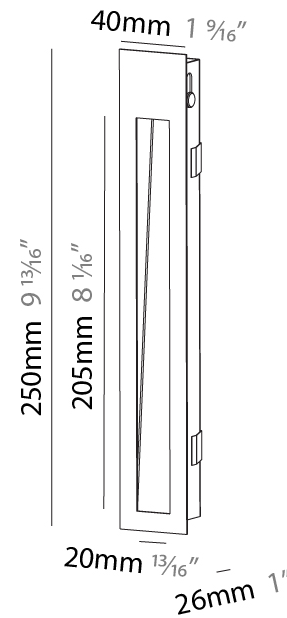

GENERAL

Series: Delight
Subseries: Delight String Wide
Brand: Prolicht
Division: Architectural
Mounting Type: Recessed
Mounting Location: Wall
Subcategory: Step Light

PHYSICAL

Shape: Rectangle
Length (mm): 250
Length (in): 9 ¹³/₁₆
Width (mm): 40
Width (in): 1 ⁹/₁₆
Height (mm): 250
Depth (mm): 26
Height (in): 9 ¹³/₁₆
Depth (in): 1
Ceiling Thickness (mm): 10 / 12 / 15
Ceiling Thickness (in): 3/8 or 1/2 or 9/16
Min. Recessing Depth (mm): 30
Min. Recessing Depth (in): 1 ³/₁₆
Light Distribution: Asymmetric
Weight (kg): .83
Weight (lbs): 1.8

Fixture Finish: SSR / BKV / CWI / CRY / HAB / UFT / ITA / RUA / FTG / MYG / LOD / PUS / FRO / FUP / KIA / POP / BLS / SPG / MEY / GOH / GUM / CHC / COM / ABZ / JAG / OBR / MOS / ROR

Fixture Material: Aluminum
Cut-out Measurements: 240mm / 9 7/16" x 34mm / 1 5/16"

ELECTRICAL

Lamp Type: LED (Zhaga Standard)
Input Wattage (W): 2.2
Total Output Wattage (W): 2
Dimming: 0-10V Dimming / Phase Dimming (120Vac Only)
Driver Included: No
Driver Location: Remote
Driver Type: Constant Current - 120 / 277Vac
Driver Class: Class 2
Input Voltage (V): 120 - 277
Constant Current (MA): 700

LED

Number of LEDs: 1
Color Temperature (°K): 2700 / 3000 / 3500 / 4000
Max. Delivered Lumen (lm): 60 / 60 / 68 / 70
CRI: >90 CRI
Lamp Life (hrs): 50000

OPTICAL

RATINGS AND CERTIFICATIONS

Certified By: Certified for North American Standards
IP rating: IP20

PROJECT
TYPE
SPECIFIER
QUANTITY
DATE