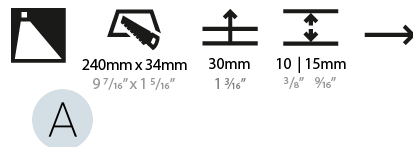

GENERAL

Series: Delight
Subseries: Delight String Wide
Brand: Prolicht
Division: Architectural
Mounting Type: Recessed
Mounting Location: Wall
Subcategory: Step Light

PHYSICAL

Shape: Rectangle
Length (mm): 250
Length (in): 9 ¹³/₁₆
Width (mm): 40
Width (in): 1 ⁹/₁₆
Height (mm): 250
Depth (mm): 26
Height (in): 9 ¹³/₁₆
Depth (in): 1
Ceiling Thickness (mm): 10 / 12 / 15
Ceiling Thickness (in): 3/8 or 1/2 or 9/16
Min. Recessing Depth (mm): 30
Min. Recessing Depth (in): 1 ³/₁₆
Light Distribution: Asymmetric
Weight (kg): .83
Weight (lbs): 1.8

Fixture Finish: SSR / BKV / CWI / CRY / HAB / UFT / ITA / RUA / FTG / MYG / LOD / PUS / FRO / FUP / KIA / POP / BLS / SPG / MEY / GOH / GUM / CHC / COM / ABZ / JAG / OBR / MOS / ROR

Fixture Material: Aluminum
Cut-out Measurements: 240mm / 9 7/16" x 34mm / 1 5/16"

ELECTRICAL

Lamp Type: LED (Zhaga Standard)
Input Wattage (W): 2.2
Total Output Wattage (W): 2
Dimming: 0-10V Dimming / Phase Dimming (120Vac Only)
Driver Included: No
Driver Location: Remote
Driver Type: Constant Current - 120 / 277Vac
Driver Class: Class 2
Input Voltage (V): 120 - 277
Constant Current (MA): 700

LED

Number of LEDs: 1
Color Temperature (°K): 2700 / 3000 / 3500 / 4000
Max. Delivered Lumen (lm): 60 / 60 / 68 / 70
CRI: >90 CRI
Lamp Life (hrs): 50000

OPTICAL

RATINGS AND CERTIFICATIONS

Certified By: Certified for North American Standards
IP rating: IP20

PROJECT
TYPE
SPECIFIER
QUANTITY
DATE