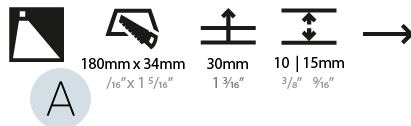

GENERAL

Series: Delight
Subseries: Delight String Step Wide
Brand: Prolicht
Division: Architectural
Mounting Type: Recessed
Mounting Location: Wall
Subcategory: Step Light

PHYSICAL

Shape: Rectangle
Length (mm): 190
Length (in): 7 1/2
Height (mm): 40
Depth (mm): 27
Height (in): 1 9/16
Depth (in): 1 1/16
Ceiling Thickness (mm): 10 / 12 / 15
Ceiling Thickness (in): 3/8 or 1/2 or 9/16
Min. Recessing Depth (mm): 30
Min. Recessing Depth (in): 1 3/16
Light Distribution: Asymmetric
Weight (kg): 0.208
Weight (lbs): .4576
Fixture Finish: SSR / BKV / CWI / CRY / HAB / UFT / ITA / RUA / FTG / MYG / LOD / PUS / FRO / FUP / KIA / POP / BLS / SPG / MEY / GOH / GUM / CHC / COM / ABZ / JAG / OBR / MOS / ROR
Fixture Material: Aluminum
Cut-out Measurements: 140mm / 5 1/2" x 34mm / 1 5/16"

ELECTRICAL

Lamp Type: LED (Zhaga Standard)
Input Wattage (W): 2.2
Total Output Wattage (W): 2
Dimming: 0-10V Dimming / Phase Dimming (120Vac Only)
Driver Included: No
Driver Location: Remote
Driver Type: Constant Voltage - 120 / 277Vac
Driver Class: Class 2
Input Voltage (V): 120 - 277
Output Voltage (V): 24

LED

Number of LEDs: 1
Color Temperature (°K): 3000 / 3500 / 5000
Max. Delivered Lumen (lm): 60
CRI: >80 CRI
Lamp Life (hrs): 50000

OPTICAL

RATINGS AND CERTIFICATIONS

Certified By: Certified for North American Standards
IP rating: IP20