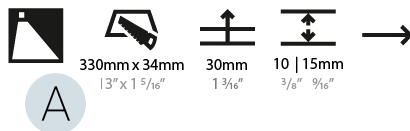

GENERAL

Series: Delight
Subseries: Delight String Step Wide
Brand: Prolicht
Division: Architectural
Mounting Type: Recessed
Mounting Location: Wall
Subcategory: Step Light

PHYSICAL

Shape: Rectangle
Length (mm): 340
Length (in): 13 ³/₈"
Height (mm): 40
Depth (mm): 27
Height (in): 1 ⁵/₁₆"
Depth (in): 1 ³/₁₆"
Min. Recessing Depth (mm): 30
Min. Recessing Depth (in): 1 ³/₁₆"
Light Distribution: Asymmetric
Weight (kg): 0.388
Weight (lbs): 0.854
Fixture Finish: SSR / BKV / CWI / CRY / HAB / UFT / ITA / RUA / FTG / MYG / LOD / PUS / FRO / FUP / KIA / POP / BLS / SPG / MEY / GOH / GUM / CHC / COM / ABZ / JAG / OBR / MOS / ROR
Fixture Material: Aluminum
Cut-out Measurements: 330mm / 13" x 34mm / 1 5/16"

ELECTRICAL

Lamp Type: LED (Zhaga Standard)
Input Wattage (W): 4
Total Output Wattage (W): 3.6
Dimming: 0-10V Dimming / Phase Dimming (120Vac Only)
Driver Included: No
Driver Location: Remote
Driver Type: Constant Voltage - 120 / 277Vac
Driver Class: Class 2
Input Voltage (V): 120 - 277
Output Voltage (V): 24

LED

Number of LEDs: 1
Color Temperature (°K): 3000 / 3500 / 5000
Max. Delivered Lumen (lm): 120
CRI: >80 CRI
Lamp Life (hrs): 50000

OPTICAL

RATINGS AND CERTIFICATIONS

Certified By: Certified for North American Standards
IP rating: IP20