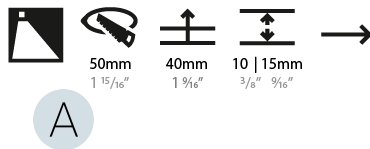

1. To build a product code in our configurator select the specify button on the base model # product page
2. To build a manual product code on this datasheet choose from the options listed below in blue font and add the suffix to the base model #

GENERAL

Series: Delight
Subseries: Delight Lollipop Round
Brand: Prolicht
Division: Architectural
Mounting Type: Recessed
Mounting Location: Wall
Subcategory: Step Light

PHYSICAL

Shape: Round
Diameter (mm): 55
Diameter (in): 2 3/16
Depth (mm): 35
Depth (in): 1 3/8
Ceiling Thickness (mm): 10 / 15
Min. Recessing Depth (mm): 40
Min. Recessing Depth (in): 1 9/16
Light Distribution: Asymmetric
Weight (kg): 0.11
Weight (lbs): 0.25
Fixture Finish: SSR / BKV / CWI / CRY / HAB / UFT / ITA / RUA / FTG / MYG / LOD / PUS / FRO / FUP / KIA / POP / BLS / SPG / MEY / GOH / GUM / CHC / COM / ABZ / JAG / OBR / MOS / ROR
Fixture Material: Aluminum
Cut-out Measurements: Ø50mm / 1 15/16"

ELECTRICAL

Lamp Type: LED (Zhaga Standard)
Input Wattage (W): 2.2
Total Output Wattage (W): 2
Dimming: 0-10V Dimming / Phase Dimming (120Vac Only)
Driver Included: No
Driver Location: Remote
Driver Type: Constant Current - 120 / 277Vac
Input Voltage (V): 120 - 277
Constant Current (MA): 700

LED

Number of LEDs: 1
Color Temperature (°K): 2700 / 3000 / 4000
Max. Delivered Lumen (lm): 80 / 80 / 90
CRI: >90 CRI
Lamp Life (hrs): 50000

OPTICAL

RATINGS AND CERTIFICATIONS

Certified By: Certified for North American Standards
IP rating: IP20