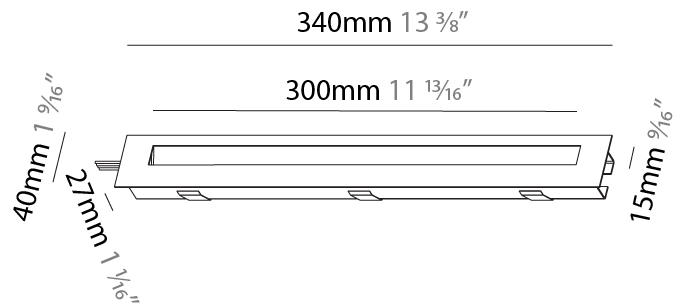

GENERAL

Series: Delight
Subseries: Delight String Step Wide
Brand: Prolicht
Division: Architectural
Mounting Type: Recessed
Mounting Location: Wall
Subcategory: Step Light

PHYSICAL

Shape: Rectangle
Length (mm): 340
Length (in): 13 ³/₈"
Height (mm): 40
Depth (mm): 27
Height (in): 1 ⁵/₁₆"
Depth (in): 1 ³/₁₆"
Min. Recessing Depth (mm): 30
Min. Recessing Depth (in): 1 ³/₁₆"
Light Distribution: Asymmetric
Weight (kg): 0.388
Weight (lbs): 0.854
Fixture Finish: SSR / BKV / CWI / CRY / HAB / UFT / ITA / RUA / FTG / MYG / LOD / PUS / FRO / FUP / KIA / POP / BLS / SPG / MEY / GOH / GUM / CHC / COM / ABZ / JAG / OBR / MOS / ROR
Fixture Material: Aluminum
Cut-out Measurements: 330mm / 13" x 34mm / 1 5/16"

ELECTRICAL

Lamp Type: LED (Zhaga Standard)
Input Wattage (W): 4
Total Output Wattage (W): 3.6
Dimming: 0-10V Dimming / Phase Dimming (120Vac Only)
Driver Included: No
Driver Location: Remote
Driver Type: Constant Voltage - 120 / 277Vac
Driver Class: Class 2
Input Voltage (V): 120 - 277
Output Voltage (V): 24

LED

Number of LEDs: 1
Color Temperature (°K): 3000 / 3500 / 5000
Max. Delivered Lumen (lm): 120
CRI: >80 CRI
Lamp Life (hrs): 50000

OPTICAL

RATINGS AND CERTIFICATIONS

Certified By: Certified for North American Standards
IP rating: IP20