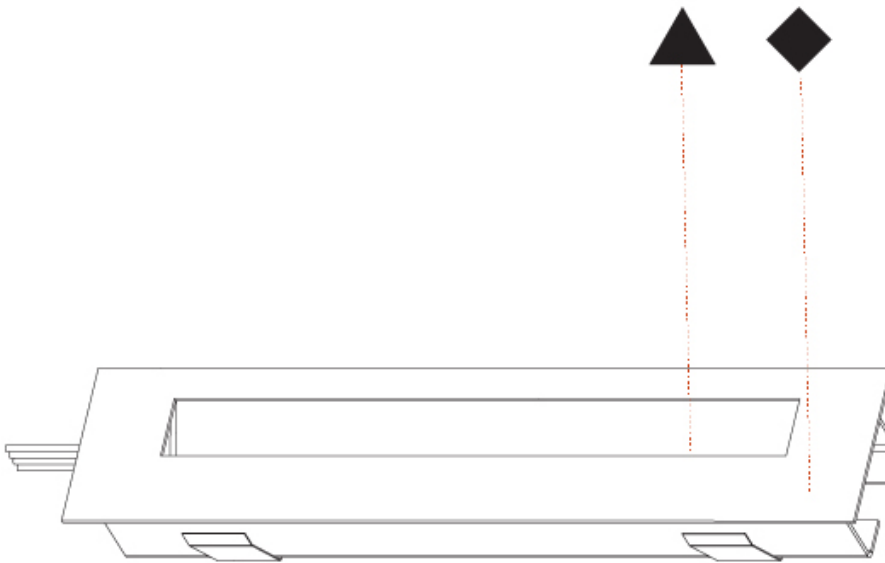

DELIGHT STRING STEP WIDE RECESSED

A35702-

PROJECT

TYPE

SPECIFIER

QUANTITY

DATE

A