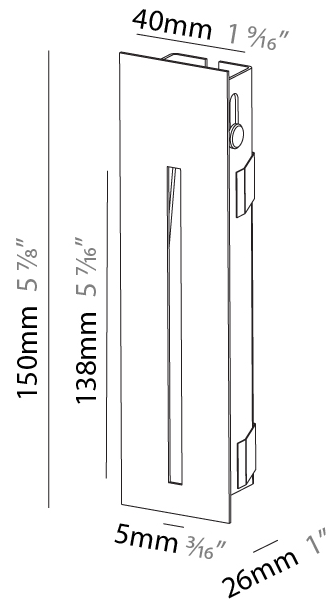

GENERAL

Series: Delight
Subseries: Delight String
Brand: Prolicht
Division: Architectural
Mounting Type: Recessed
Mounting Location: Wall
Subcategory: Step Light

PHYSICAL

Shape: Rectangle
Width (mm): 40
Width (in): 1 9/16
Height (mm): 150
Depth (mm): 26
Height (in): 5 7/8
Depth (in): 1
Ceiling Thickness (mm): 10 / 12 / 15
Ceiling Thickness (in): 3/8 or 1/2 or 9/16
Min. Recessing Depth (mm): 30
Min. Recessing Depth (in): 1 3/16
Light Distribution: Asymmetric
Weight (kg): .21
Weight (lbs): .46
Installation Requirement: 140mm / 5 1/2" x 34mm / 1 5/16"
Fixture Finish: SSR / BKV / CWI / CRY / HAB / UFT / ITA / RUA / FTG / MYG / LOD / PUS / FRO / FUP / KIA / POP / BLS / SPG / MEY / GOH / GUM / CHC / COM / ABZ / JAG / OBR / MOS / ROR
Fixture Material: Aluminum

ELECTRICAL

Lamp Type: LED (Zhaga Standard)
Input Wattage (W): 2.2
Total Output Wattage (W): 2
Dimming: Non-Dimming / Phase Dimming (120Vac only) / 0-10V Dimming
Driver Included: No
Driver Location: Remote
Driver Type: Constant Current - 120 / 277Vac
Driver Class: Class 2
Input Voltage (V): 120 - 277
Constant Current (MA): 700

LED

Number of LEDs: 1
Color Temperature (°K): 2700 / 3000 / 3500 / 4000
Max. Delivered Lumen (lm): 30
CRI: >90 CRI
Lamp Life (hrs): 50000

OPTICAL

RATINGS AND CERTIFICATIONS

Certified By: Certified for North American Standards
IP rating: IP20