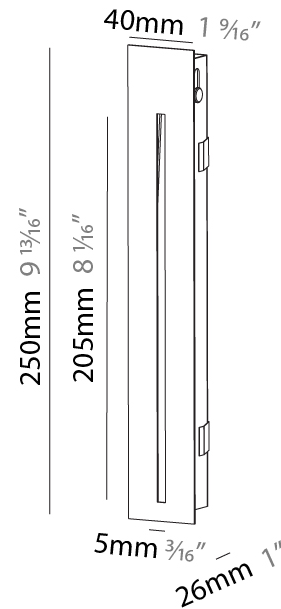

GENERAL

Series: Delight
Subseries: Delight String
Brand: Prolicht
Division: Architectural
Mounting Type: Recessed
Mounting Location: Wall
Subcategory: Step Light

PHYSICAL

Shape: Rectangle
Width (mm): 40
Width (in): 1 9/16
Height (mm): 250
Depth (mm): 26
Height (in): 9 13/16
Depth (in): 1
Ceiling Thickness (mm): 10 / 12 / 15
Ceiling Thickness (in): 3/8 or 1/2 or 9/16
Min. Recessing Depth (mm): 30
Min. Recessing Depth (in): 1 3/16
Light Distribution: Asymmetric
Weight (kg): .83
Weight (lbs): 1.8
Fixture Finish: SSR / BKV / CWI / CRY / HAB / UFT / ITA / RUA / FTG / MYG / LOD / PUS / FRO / FUP / KIA / POP / BLS / SPG / MEY / GOH / GUM / CHC / COM / ABZ / JAG / OBR / MOS / ROR
Fixture Material: Aluminum
Cut-out Measurements: 240mm / 9 7/16" x 34mm / 1 5/16"

ELECTRICAL

Lamp Type: LED (Zhaga Standard)
Input Wattage (W): 2.2
Total Output Wattage (W): 2
Dimming: Non-Dimming / Phase Dimming (120Vac only) / 0-10V Dimming
Driver Included: No
Driver Location: Remote
Driver Type: Constant Current - 120 / 277Vac
Driver Class: Class 2
Input Voltage (V): 120 - 277
Constant Current (MA): 700

LED

Number of LEDs: 1
Color Temperature (°K): 2700 / 3000 / 3500 / 4000
Max. Delivered Lumen (lm): 30
CRI: >90 CRI
Lamp Life (hrs): 50000

OPTICAL

RATINGS AND CERTIFICATIONS

Certified By: Certified for North American Standards
IP rating: IP20