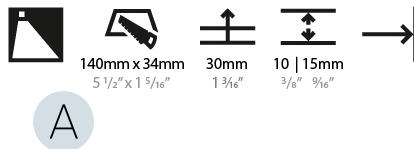

GENERAL

Series: Delight
Subseries: Delight String
Brand: Prolicht
Division: Architectural
Mounting Type: Recessed
Mounting Location: Wall
Subcategory: Step Light

PHYSICAL

Shape: Rectangle
Width (mm): 40
Width (in): 1 9/16
Height (mm): 150
Depth (mm): 26
Height (in): 5 7/8
Depth (in): 1
Ceiling Thickness (mm): 10 / 12 / 15
Ceiling Thickness (in): 3/8 or 1/2 or 9/16
Min. Recessing Depth (mm): 30
Min. Recessing Depth (in): 1 3/16
Light Distribution: Asymmetric
Weight (kg): .21
Weight (lbs): .46
Installation Requirement: 140mm / 5 1/2" x 34mm / 1 5/16"
Fixture Finish: SSR / BKV / CWI / CRY / HAB / UFT / ITA / RUA / FTG / MYG / LOD / PUS / FRO / FUP / KIA / POP / BLS / SPG / MEY / GOH / GUM / CHC / COM / ABZ / JAG / OBR / MOS / ROR
Fixture Material: Aluminum

ELECTRICAL

Lamp Type: LED (Zhaga Standard)
Input Wattage (W): 2.2
Total Output Wattage (W): 2
Dimming: Non-Dimming / Phase Dimming (120Vac only) / 0-10V Dimming
Driver Included: No
Driver Location: Remote
Driver Type: Constant Current - 120 / 277Vac
Driver Class: Class 2
Input Voltage (V): 120 - 277
Constant Current (MA): 700

LED

Number of LEDs: 1
Color Temperature (°K): 2700 / 3000 / 3500 / 4000
Max. Delivered Lumen (lm): 30
CRI: >90 CRI
Lamp Life (hrs): 50000

OPTICAL

RATINGS AND CERTIFICATIONS

Certified By: Certified for North American Standards
IP rating: IP20