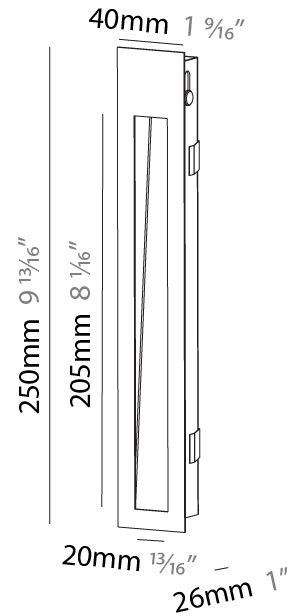

GENERAL

Series: Delight
Subseries: Delight String Wide
Brand: Prolicht
Division: Architectural
Mounting Type: Recessed
Mounting Location: Wall
Subcategory: Step Light

PHYSICAL

Shape: Rectangle
Length (mm): 250
Length (in): 9 ¹³/₁₆
Width (mm): 40
Width (in): 1 ⁹/₁₆
Height (mm): 250
Depth (mm): 26
Height (in): 9 ¹³/₁₆
Depth (in): 1
Ceiling Thickness (mm): 10 / 12 / 15
Ceiling Thickness (in): 3/8 or 1/2 or 9/16
Min. Recessing Depth (mm): 30
Min. Recessing Depth (in): 1 ³/₁₆
Light Distribution: Asymmetric
Weight (kg): .83
Weight (lbs): 1.8
Fixture Finish: SSR / BKV / CWI / CRY / HAB / UFT / ITA / RUA / FTG / MYG / LOD / PUS / FRO / FUP / KIA / POP / BLS / SPG / MEY / GOH / GUM / CHC / COM / ABZ / JAG / OBR / MOS / ROR
Fixture Material: Aluminum
Cut-out Measurements: 240mm / 9 7/16" x 34mm / 1 5/16"

ELECTRICAL

Lamp Type: LED (Zhaga Standard)
Input Wattage (W): 2.2
Total Output Wattage (W): 2
Dimming: 0-10V Dimming / Phase Dimming (120Vac Only)
Driver Included: No
Driver Location: Remote
Driver Type: Constant Current - 120 / 277Vac
Driver Class: Class 2
Input Voltage (V): 120 - 277
Constant Current (MA): 700

LED

Number of LEDs: 1
Color Temperature (°K): 2700 / 3000 / 3500 / 4000
Max. Delivered Lumen (lm): 60 / 60 / 68 / 70
CRI: >90 CRI
Lamp Life (hrs): 50000

OPTICAL

RATINGS AND CERTIFICATIONS

Certified By: Certified for North American Standards
IP rating: IP20