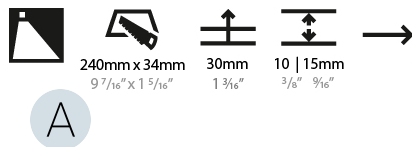

GENERAL

Series: Delight
Subseries: Delight String Wide
Brand: Prolicht
Division: Architectural
Mounting Type: Recessed
Mounting Location: Wall
Subcategory: Step Light

PHYSICAL

Shape: Rectangle
Length (mm): 250
Length (in): 9 ¹³/₁₆
Width (mm): 40
Width (in): 1 ⁹/₁₆
Height (mm): 250
Depth (mm): 26
Height (in): 9 ¹³/₁₆
Depth (in): 1
Ceiling Thickness (mm): 10 / 12 / 15
Ceiling Thickness (in): 3/8 or 1/2 or 9/16
Min. Recessing Depth (mm): 30
Min. Recessing Depth (in): 1 ³/₁₆
Light Distribution: Asymmetric
Weight (kg): .83
Weight (lbs): 1.8
Fixture Finish: SSR / BKV / CWI / CRY / HAB / UFT / ITA / RUA / FTG / MYG / LOD / PUS / FRO / FUP / KIA / POP / BLS / SPG / MEY / GOH / GUM / CHC / COM / ABZ / JAG / OBR / MOS / ROR
Fixture Material: Aluminum
Cut-out Measurements: 240mm / 9 7/16" x 34mm / 1 5/16"

ELECTRICAL

Lamp Type: LED (Zhaga Standard)
Input Wattage (W): 2.2
Total Output Wattage (W): 2
Dimming: 0-10V Dimming / Phase Dimming (120Vac Only)
Driver Included: No
Driver Location: Remote
Driver Type: Constant Current - 120 / 277Vac
Driver Class: Class 2
Input Voltage (V): 120 - 277
Constant Current (MA): 700

LED

Number of LEDs: 1
Color Temperature (°K): 2700 / 3000 / 3500 / 4000
Max. Delivered Lumen (lm): 60 / 60 / 68 / 70
CRI: >90 CRI
Lamp Life (hrs): 50000

OPTICAL

RATINGS AND CERTIFICATIONS

Certified By: Certified for North American Standards
IP rating: IP20