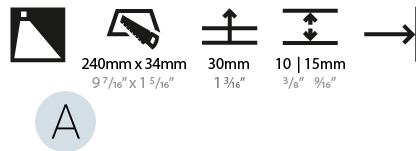

GENERAL

Series: Delight
Subseries: Delight String
Brand: Prolicht
Division: Architectural
Mounting Type: Recessed
Mounting Location: Wall
Subcategory: Step Light

PHYSICAL

Shape: Rectangle
Width (mm): 40
Width (in): 1 9/16
Height (mm): 250
Depth (mm): 26
Height (in): 9 13/16
Depth (in): 1
Ceiling Thickness (mm): 10 / 12 / 15
Ceiling Thickness (in): 3/8 or 1/2 or 9/16
Min. Recessing Depth (mm): 30
Min. Recessing Depth (in): 1 3/16
Light Distribution: Asymmetric
Weight (kg): .83
Weight (lbs): 1.8
Fixture Finish: SSR / BKV / CWI / CRY / HAB / UFT / ITA / RUA / FTG / MYG / LOD / PUS / FRO / FUP / KIA / POP / BLS / SPG / MEY / GOH / GUM / CHC / COM / ABZ / JAG / OBR / MOS / ROR
Fixture Material: Aluminum
Cut-out Measurements: 240mm / 9 7/16" x 34mm / 1 5/16"

ELECTRICAL

Lamp Type: LED (Zhaga Standard)
Input Wattage (W): 2.2
Total Output Wattage (W): 2
Dimming: Non-Dimming / Phase Dimming (120Vac only) / 0-10V Dimming
Driver Included: No
Driver Location: Remote
Driver Type: Constant Current - 120 / 277Vac
Driver Class: Class 2
Input Voltage (V): 120 - 277
Constant Current (MA): 700

LED

Number of LEDs: 1
Color Temperature (°K): 2700 / 3000 / 3500 / 4000
Max. Delivered Lumen (lm): 30
CRI: >90 CRI
Lamp Life (hrs): 50000

OPTICAL

RATINGS AND CERTIFICATIONS

Certified By: Certified for North American Standards
IP rating: IP20