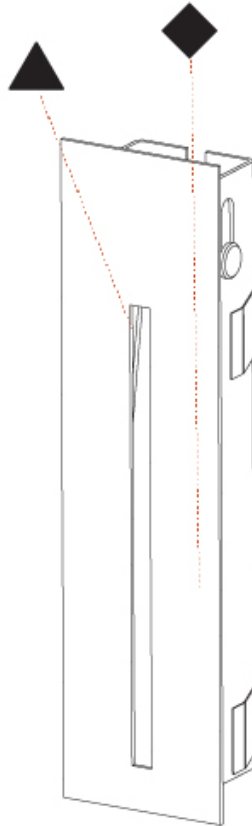

DELIGHT STRING RECESSED

A35696-

PROJECT
TYPE
SPECIFIER
QUANTITY
DATE

A