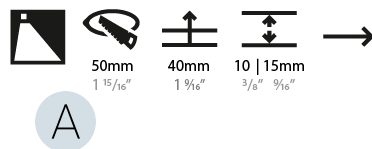

GENERAL

Series: Delight
Subseries: Delight Lollipop Round
Partner: Prolicht
Division: Architectural
Installation: Recessed
Product Type: Step Light
Mounting Location: Wall
Light Distribution: Asymmetric

PHYSICAL

Shape: Round
Diameter (mm): 55
Diameter (in): 2 ³/₁₆
Depth (mm): 35
Depth (in): 1 ³/₈
Ceiling Thickness (mm): 10 / 15
Min. Recessing Depth (mm): 40
Min. Recessing Depth (in): 1 ⁹/₁₆
Weight (kg): 0.11
Weight (lbs): 0.25
Fixture Finish: SSR / BKV / CWI / CRY / HAB / UFT / ITA / RUA / FTG / MYG / LOD / PUS / FRO / FUP / KIA / POP / BLS / SPG / MEY / GOH / CHC / COM / ABZ / JAG / OBR / MOS / ROR
Fixture Material: Aluminum
Cut-out Measurements: Ø50mm / 1 15/16"

ELECTRICAL

Lamp Type: LED (Zhaga Standard)
Input Wattage (W): 2.2
Total Output Wattage (W): 2
Dimming: 0-10V Dimming / Phase Dimming (120Vac Only)
Driver Included: No
Driver Location: Remote
Driver Type: Constant Current - 120 / 277Vac
Input Voltage (V): 120 - 277
Constant Current (MA): 700

LED

Number of LEDs: 1
Color Temperature (°K): 2700 / 3000 / 4000
Max. Delivered Lumen (lm): 80 / 80 / 90
CRI: >90 CRI
Lamp Life (hrs): 50000

OPTICAL

RATINGS AND CERTIFICATIONS

Certified By: Certified for North American Standards
IP rating: IP20

PROJECT
TYPE
SPECIFIER
QUANTITY
DATE