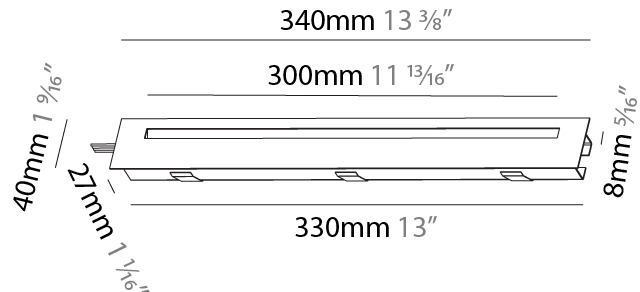

GENERAL

Series: Delight
Subseries: Delight String Step
Partner: Prolicht
Division: Architectural
Installation: Recessed
Product Type: Step Light
Mounting Location: Wall
Light Distribution: Asymmetric

PHYSICAL

Shape: Rectangle
Length (mm): 340
Length (in): 13 3/8
Height (mm): 40
Depth (mm): 27
Height (in): 1 9/16
Depth (in): 1 1/16
Ceiling Thickness (mm): 10 / 12 / 15
Ceiling Thickness (in): 3/8 or 1/2 or 9/16
Min. Recessing Depth (mm): 30
Min. Recessing Depth (in): 1 3/16
Weight (kg): 0.404
Weight (lbs): 0.89
Fixture Finish: SSR / BKV / CWI / CRY / HAB / UFT / ITA / RUA / FTG / MYG / LOD / PUS / FRO / FUP / KIA / POP / BLS / SPG / MEY / GOH / CHC / COM / ABZ / JAG / OBR / MOS / ROR
Fixture Material: Aluminum
Cut-out Measurements: 330mm / 13" x 34mm / 1 5/16"

ELECTRICAL

Lamp Type: LED (Zhaga Standard)
Input Wattage (W): 4
Total Output Wattage (W): 3.6
Dimming: 0-10V Dimming / Phase Dimming (120Vac Only)
Driver Included: No
Driver Location: Remote
Driver Type: Constant Voltage - 120 / 277Vac
Driver Class: Class 2
Input Voltage (V): 120 - 277
Output Voltage (V): 24

LED

Number of LEDs: 1
Color Temperature (°K): 3000 / 3500 / 5000
Max. Delivered Lumen (lm): 120
CRI: >80 CRI
Lamp Life (hrs): 50000

OPTICAL

RATINGS AND CERTIFICATIONS

Certified By: Certified for North American Standards
IP rating: IP20