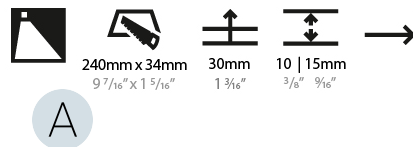

GENERAL

Series: Delight
Subseries: Delight String Wide
Partner: Prolicht
Division: Architectural
Installation: Recessed
Product Type: Step Light
Mounting Location: Wall
Light Distribution: Asymmetric

PHYSICAL

Shape: Rectangle
Length (mm): 250
Length (in): 9 ¹³/₁₆
Width (mm): 40
Width (in): 1 ⁹/₁₆
Height (mm): 250
Depth (mm): 26
Height (in): 9 ¹³/₁₆
Depth (in): 1
Ceiling Thickness (mm): 10 / 12 / 15
Ceiling Thickness (in): 3/8 or 1/2 or 9/16
Min. Recessing Depth (mm): 30
Min. Recessing Depth (in): 1 ³/₁₆
Weight (kg): .83
Weight (lbs): 1.8
Fixture Finish: SSR / BKV / CWI / CRY / HAB / UFT / ITA / RUA / FTG / MYG / LOD / PUS / FRO / FUP / KIA / POP / BLS / SPG / MEY / GOH / CHC / COM / ABZ / JAG / OBR / MOS / ROR
Fixture Material: Aluminum
Cut-out Measurements: 240mm / 9 7/16" x 34mm / 1 5/16"

ELECTRICAL

Lamp Type: LED (Zhaga Standard)
Input Wattage (W): 2.2
Total Output Wattage (W): 2
Dimming: 0-10V Dimming / Phase Dimming (120Vac Only)
Driver Included: No
Driver Location: Remote
Driver Type: Constant Current - 120 / 277Vac
Driver Class: Class 2
Input Voltage (V): 120 - 277
Constant Current (MA): 700

LED

Number of LEDs: 1
Color Temperature (°K): 2700 / 3000 / 3500 / 4000
Max. Delivered Lumen (lm): 60 / 60 / 68 / 70
CRI: >90 CRI
Lamp Life (hrs): 50000

OPTICAL

RATINGS AND CERTIFICATIONS

Certified By: Certified for North American Standards
IP rating: IP20

PROJECT
TYPE
SPECIFIER
QUANTITY
DATE