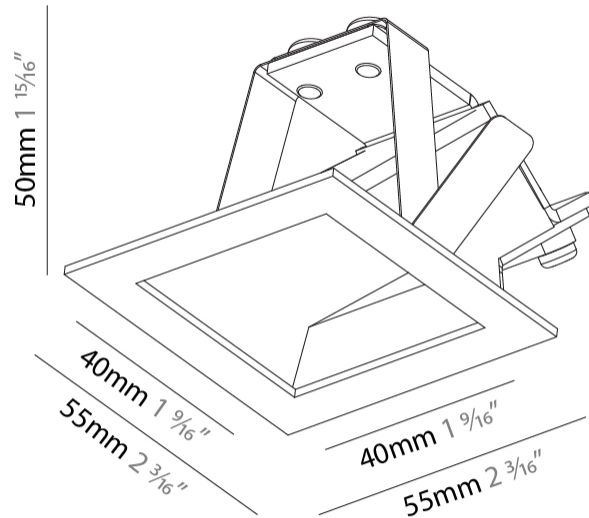

GENERAL

Series: Delight
Subseries: Delight Gooo!
Partner: Prolicht
Division: Architectural
Installation: Recessed
Product Type: Step Light
Mounting Location: Wall
Light Distribution: Asymmetric

PHYSICAL

Shape: Square
Length (mm): 55
Length (in): 2 ³/₁₆"
Height (mm): 55
Depth (mm): 50
Height (in): 2 ³/₁₆"
Depth (in): 1 ¹⁵/₁₆"
Ceiling Thickness (mm): 10-15
Ceiling Thickness (in): 3/8 - 9/16
Min. Recessing Depth (mm): 15
Min. Recessing Depth (in): 9/16
Weight (kg): 0.11
Weight (lbs): 0.25
Fixture Finish: SSR / BKV / CWI / CRY / HAB / UFT / ITA / RUA / FTG / MYG / LOD / PUS / FRO / FUP / KIA / POP / BLS / SPG / MEY / GOH / CHC / COM / ABZ / JAG / OBR / MOS / ROR
Fixture Material: Aluminum

ELECTRICAL

Lamp Type: LED (Zhaga Standard)
Input Wattage (W): 2.2
Total Output Wattage (W): 2
Dimming: Tri-Mode (Non-Dimming and Phase Dimming (120Vac only) and 0-10V Dimming)
Driver Included: No
Driver Location: Remote
Driver Type: Constant Current - Universal
Input Voltage (V): 120 - 277
Constant Current (MA): 700

LED

Number of LEDs: 1
Color Temperature (°K): 2700 / 3000 / 4000
Max. Delivered Lumen (lm): 50
Nominal Lumen (lm): 170
CRI: >90 CRI
Lamp Life (hrs): 50000

OPTICAL

RATINGS AND CERTIFICATIONS

Certified By: Certified for North American Standards
IP rating: IP20