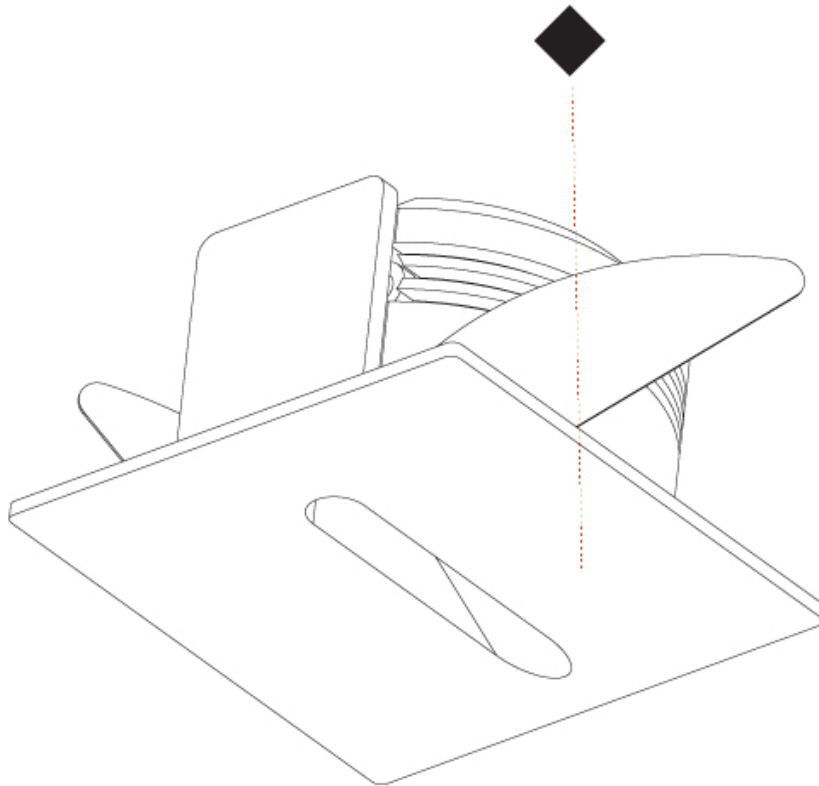

Certified By: Certified for North American Standards
 IP rating: IP20

DELIGHT LOLLIPOP SQUARE RECESSED

A35694-

PROJECT

TYPE

SPECIFIER

QUANTITY

DATE