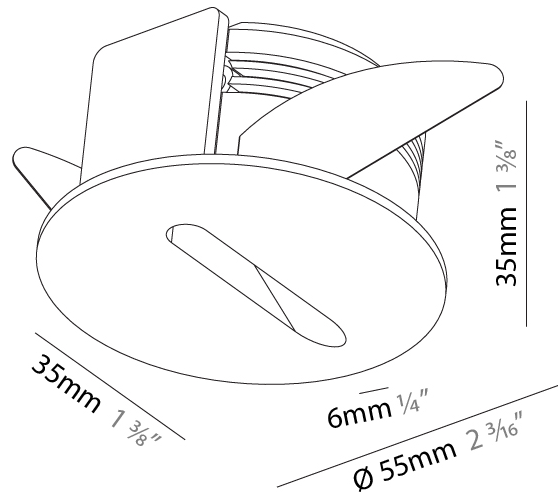

GENERAL

Series: Delight
Subseries: Delight Lollipop Round
Partner: Prolicht
Division: Architectural
Installation: Recessed
Product Type: Step Light
Mounting Location: Wall
Light Distribution: Asymmetric

PHYSICAL

Shape: Round
Diameter (mm): 55
Diameter (in): 2 ³/₁₆
Depth (mm): 35
Depth (in): 1 ³/₈
Ceiling Thickness (mm): 10 / 15
Min. Recessing Depth (mm): 40
Min. Recessing Depth (in): 1 ⁹/₁₆
Weight (kg): 0.11
Weight (lbs): 0.25
Fixture Finish: SSR / BKV / CWI / CRY / HAB / UFT / ITA / RUA / FTG / MYG / LOD / PUS / FRO / FUP / KIA / POP / BLS / SPG / MEY / GOH / CHC / COM / ABZ / JAG / OBR / MOS / ROR
Fixture Material: Aluminum
Cut-out Measurements: Ø50mm / 1 15/16"

ELECTRICAL

Lamp Type: LED (Zhaga Standard)
Input Wattage (W): 2.2
Total Output Wattage (W): 2
Dimming: 0-10V Dimming / Phase Dimming (120Vac Only)
Driver Included: No
Driver Location: Remote
Driver Type: Constant Current - 120 / 277Vac
Input Voltage (V): 120 - 277
Constant Current (MA): 700

LED

Number of LEDs: 1
Color Temperature (°K): 2700 / 3000 / 4000
Max. Delivered Lumen (lm): 80 / 80 / 90
CRI: >90 CRI
Lamp Life (hrs): 50000

OPTICAL

RATINGS AND CERTIFICATIONS

Certified By: Certified for North American Standards
IP rating: IP20

PROJECT
TYPE
SPECIFIER
QUANTITY
DATE