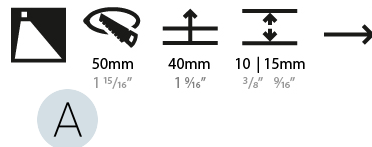

1. To build a product code in our configurator select the specify button on the base model # product page
2. To build a manual product code on this datasheet choose from the options listed below in blue font and add the suffix to the base model #

GENERAL

Series: Delight
Subseries: Delight Lollipop Round Wide
Brand: Prolicht
Division: Architectural
Mounting Type: Recessed
Mounting Location: Wall
Subcategory: Step Light

PHYSICAL

Shape: Round
Diameter (mm): 55
Diameter (in): 2 3/16
Depth (mm): 35
Depth (in): 1 3/8
Min. Recessing Depth (mm): 40
Min. Recessing Depth (in): 1 9/16
Light Distribution: Asymmetric
Weight (kg): 0.11
Weight (lbs): 0.25
Fixture Finish: SSR / BKV / CWI / CRY / HAB / UFT / ITA / RUA / FTG / MYG / LOD / PUS / FRO / FUP / KIA / POP / BLS / SPG / MEY / GOH / GUM / CHC / COM / ABZ / JAG / OBR / MOS / ROR
Fixture Material: Aluminum

ELECTRICAL

Lamp Type: LED (Zhaga Standard)
Input Wattage (W): 2.2
Total Output Wattage (W): 2
Dimming: 0-10V Dimming / Phase Dimming (120Vac Only)
Driver Included: No
Driver Location: Remote
Driver Type: Constant Current - 120 / 277Vac
Input Voltage (V): 120 - 277
Constant Current (MA): 700

LED

Number of LEDs: 1
Color Temperature (°K): 2700 / 3000 / 4000
Max. Delivered Lumen (lm): 150 / 160 / 170
CRI: >90 CRI
Lamp Life (hrs): 50000

OPTICAL

RATINGS AND CERTIFICATIONS

Certified By: Certified for North American Standards
IP rating: IP20