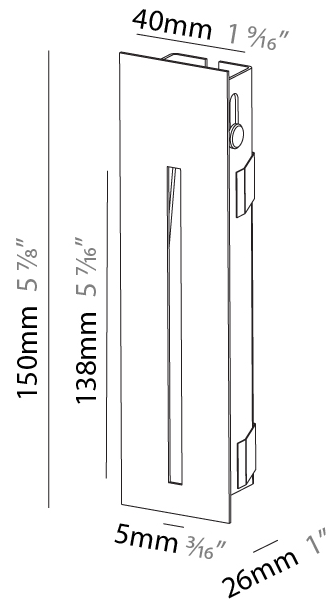

GENERAL

Series: Delight
Subseries: Delight String
Brand: Prolicht
Division: Architectural
Mounting Type: Recessed
Mounting Location: Wall
Subcategory: Step Light

PHYSICAL

Shape: Rectangle
Width (mm): 40
Width (in): 1 9/16
Height (mm): 150
Depth (mm): 26
Height (in): 5 7/8
Depth (in): 1
Ceiling Thickness (mm): 10 / 12 / 15
Ceiling Thickness (in): 3/8 or 1/2 or 9/16
Min. Recessing Depth (mm): 30
Min. Recessing Depth (in): 1 3/16
Light Distribution: Asymmetric
Weight (kg): .21
Weight (lbs): .46
Installation Requirement: 140mm / 5 1/2" x 34mm / 1 5/16"
Fixture Finish: SSR / BKV / CWI / CRY / HAB / UFT / ITA / RUA / FTG / MYG / LOD / PUS / FRO / FUP / KIA / POP / BLS / SPG / MEY / GOH / GUM / CHC / COM / ABZ / JAG / OBR / MOS / ROR
Fixture Material: Aluminum

ELECTRICAL

Lamp Type: LED (Zhaga Standard)
Input Wattage (W): 2.2
Total Output Wattage (W): 2
Dimming: Non-Dimming / Phase Dimming (120Vac only) / 0-10V Dimming
Driver Included: No
Driver Location: Remote
Driver Type: Constant Current - 120 / 277Vac
Driver Class: Class 2
Input Voltage (V): 120 - 277
Constant Current (MA): 700

LED

Number of LEDs: 1
Color Temperature (°K): 2700 / 3000 / 3500 / 4000
Max. Delivered Lumen (lm): 30
CRI: >90 CRI
Lamp Life (hrs): 50000

OPTICAL

RATINGS AND CERTIFICATIONS

Certified By: Certified for North American Standards
IP rating: IP20

PROJECT
TYPE
SPECIFIER
QUANTITY
DATE