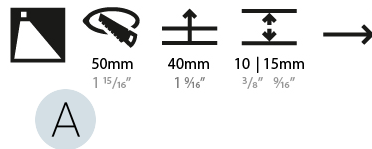

1. To build a product code in our configurator select the specify button on the base model # product page
2. To build a manual product code on this datasheet choose from the options listed below in blue font and add the suffix to the base model #

GENERAL

Series: Delight
Subseries: Delight Lollipop Round
Brand: Prolicht
Division: Architectural
Mounting Type: Recessed
Mounting Location: Wall
Subcategory: Step Light

PHYSICAL

Shape: Round
Diameter (mm): 55
Diameter (in): 2 3/16
Depth (mm): 35
Depth (in): 1 3/8
Ceiling Thickness (mm): 10 / 15
Min. Recessing Depth (mm): 40
Min. Recessing Depth (in): 1 9/16
Light Distribution: Asymmetric
Weight (kg): 0.11
Weight (lbs): 0.25
Fixture Finish: SSR / BKV / CWI / CRY / HAB / UFT / ITA / RUA / FTG / MYG / LOD / PUS / FRO / FUP / KIA / POP / BLS / SPG / MEY / GOH / GUM / CHC / COM / ABZ / JAG / OBR / MOS / ROR
Fixture Material: Aluminum
Cut-out Measurements: Ø50mm / 1 15/16"

ELECTRICAL

Lamp Type: LED (Zhaga Standard)
Input Wattage (W): 2.2
Total Output Wattage (W): 2
Dimming: 0-10V Dimming / Phase Dimming (120Vac Only)
Driver Included: No
Driver Location: Remote
Driver Type: Constant Current - 120 / 277Vac
Input Voltage (V): 120 - 277
Constant Current (MA): 700

LED

Number of LEDs: 1
Color Temperature (°K): 2700 / 3000 / 4000
Max. Delivered Lumen (lm): 80 / 80 / 90
CRI: >90 CRI
Lamp Life (hrs): 50000

OPTICAL

RATINGS AND CERTIFICATIONS

Certified By: Certified for North American Standards
IP rating: IP20