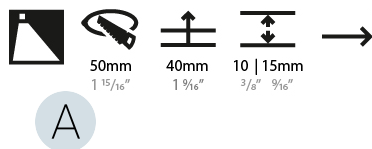

1. To build a product code in our configurator select the specify button on the base model # product page
2. To build a manual product code on this datasheet choose from the options listed below in blue font and add the suffix to the base model #

GENERAL

Series: Delight
Subseries: Delight Lollipop Round Wide
Partner: Prolicht
Division: Architectural
Installation: Recessed
Product Type: Step Light
Mounting Location: Wall
Light Distribution: Asymmetric

PHYSICAL

Shape: Round
Diameter (mm): 55
Diameter (in): 2 ³/₁₆
Depth (mm): 35
Depth (in): 1 ³/₈
Min. Recessing Depth (mm): 40
Min. Recessing Depth (in): 1 ⁹/₁₆
Weight (kg): 0.11
Weight (lbs): 0.25
Fixture Finish: SSR / BKV / CWI / CRY / HAB / UFT / ITA / RUA / FTG / MYG / LOD / PUS / FRO / FUP / KIA / POP / BLS / SPG / MEY / GOH / CHC / COM / ABZ / JAG / OBR / MOS / ROR
Fixture Material: Aluminum

ELECTRICAL

Lamp Type: LED (Zhaga Standard)
Input Wattage (W): 2.2
Total Output Wattage (W): 2
Dimming: 0-10V Dimming / Phase Dimming (120Vac Only)
Driver Included: No
Driver Location: Remote
Driver Type: Constant Current - 120 / 277Vac
Input Voltage (V): 120 - 277
Constant Current (MA): 700

LED

Number of LEDs: 1
Color Temperature (°K): 2700 / 3000 / 4000
Max. Delivered Lumen (lm): 150 / 160 / 170
CRI: >90 CRI
Lamp Life (hrs): 50000

OPTICAL

RATINGS AND CERTIFICATIONS

Certified By: Certified for North American Standards
IP rating: IP20