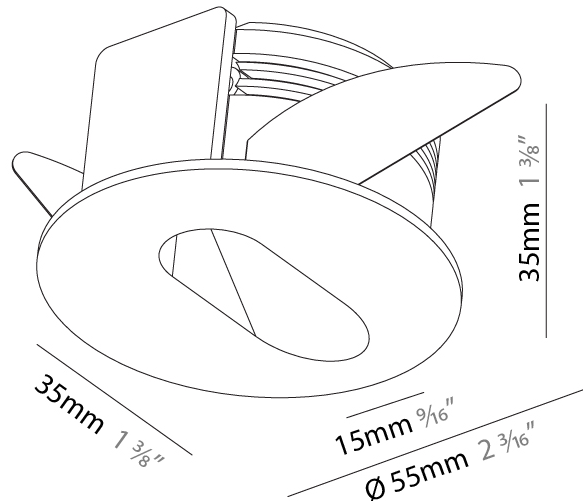

1. To build a product code in our configurator select the specify button on the base model # product page
2. To build a manual product code on this datasheet choose from the options listed below in blue font and add the suffix to the base model #

GENERAL

Series: Delight
Subseries: Delight Lollipop Round Wide
Partner: Prolicht
Division: Architectural
Installation: Recessed
Product Type: Step Light
Mounting Location: Wall
Light Distribution: Asymmetric

PHYSICAL

Shape: Round
Diameter (mm): 55
Diameter (in): 2 ³/₁₆
Depth (mm): 35
Depth (in): 1 ³/₈
Min. Recessing Depth (mm): 40
Min. Recessing Depth (in): 1 ⁹/₁₆
Weight (kg): 0.11
Weight (lbs): 0.25
Fixture Finish: SSR / BKV / CWI / CRY / HAB / UFT / ITA / RUA / FTG / MYG / LOD / PUS / FRO / FUP / KIA / POP / BLS / SPG / MEY / GOH / CHC / COM / ABZ / JAG / OBR / MOS / ROR
Fixture Material: Aluminum

ELECTRICAL

Lamp Type: LED (Zhaga Standard)
Input Wattage (W): 2.2
Total Output Wattage (W): 2
Dimming: 0-10V Dimming / Phase Dimming (120Vac Only)
Driver Included: No
Driver Location: Remote
Driver Type: Constant Current - 120 / 277Vac
Input Voltage (V): 120 - 277
Constant Current (MA): 700

LED

Number of LEDs: 1
Color Temperature (°K): 2700 / 3000 / 4000
Max. Delivered Lumen (lm): 150 / 160 / 170
CRI: >90 CRI
Lamp Life (hrs): 50000

OPTICAL

RATINGS AND CERTIFICATIONS

Certified By: Certified for North American Standards
IP rating: IP20