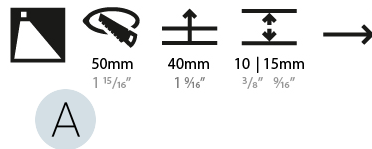

1. To build a product code in our configurator select the specify button on the base model # product page
2. To build a manual product code on this datasheet choose from the options listed below in blue font and add the suffix to the base model #

GENERAL

Series: Delight
Subseries: Delight Lollipop Round
Brand: Prolicht
Division: Architectural
Mounting Type: Recessed
Mounting Location: Wall
Subcategory: Step Light

PHYSICAL

Shape: Round
Diameter (mm): 55
Diameter (in): 2 3/16
Depth (mm): 35
Depth (in): 1 3/8
Ceiling Thickness (mm): 10 / 15
Min. Recessing Depth (mm): 40
Min. Recessing Depth (in): 1 9/16
Light Distribution: Asymmetric
Weight (kg): 0.11
Weight (lbs): 0.25
Fixture Finish: [SSR / BKV / CWI / CRY / HAB / UFT / ITA / RUA / FTG / MYG / LOD / PUS / FRO / FUP / KIA / POP / BLS / SPG / MEY / GOH / GUM / CHC / COM / ABZ / JAG / OBR / MOS / ROR](#)
Fixture Material: Aluminum
Cut-out Measurements: Ø50mm / 1 15/16"

ELECTRICAL

Lamp Type: LED (Zhaga Standard)
Input Wattage (W): 2.2
Total Output Wattage (W): 2
Dimming: 0-10V Dimming / Phase Dimming (120Vac Only)
Driver Included: No
Driver Location: Remote
Driver Type: Constant Current - 120 / 277Vac
Input Voltage (V): 120 - 277
Constant Current (MA): 700

LED

Number of LEDs: 1
Color Temperature (°K): [2700 / 3000 / 4000](#)
Max. Delivered Lumen (lm): 80 / 80 / 90
CRI: >90 CRI
Lamp Life (hrs): 50000

OPTICAL

RATINGS AND CERTIFICATIONS

Certified By: Certified for North American Standards
IP rating: IP20