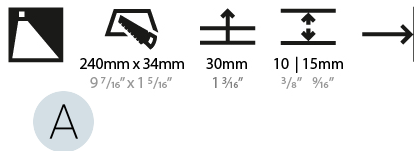

GENERAL

Series: Delight
Subseries: Delight String
Brand: Prolicht
Division: Architectural
Mounting Type: Recessed
Mounting Location: Wall
Subcategory: Step Light

PHYSICAL

Shape: Rectangle
Width (mm): 40
Width (in): 1 9/16
Height (mm): 250
Depth (mm): 26
Height (in): 9 13/16
Depth (in): 1
Ceiling Thickness (mm): 10 / 12 / 15
Ceiling Thickness (in): 3/8 or 1/2 or 9/16
Min. Recessing Depth (mm): 30
Min. Recessing Depth (in): 1 3/16
Light Distribution: Asymmetric
Weight (kg): .83
Weight (lbs): 1.8
Fixture Finish: SSR / BKV / CWI / CRY / HAB / UFT / ITA / RUA / FTG / MYG / LOD / PUS / FRO / FUP / KIA / POP / BLS / SPG / MEY / GOH / GUM / CHC / COM / ABZ / JAG / OBR / MOS / ROR
Fixture Material: Aluminum
Cut-out Measurements: 240mm / 9 7/16" x 34mm / 1 5/16"

ELECTRICAL

Lamp Type: LED (Zhaga Standard)
Input Wattage (W): 2.2
Total Output Wattage (W): 2
Dimming: Non-Dimming / Phase Dimming (120Vac only) / 0-10V Dimming
Driver Included: No
Driver Location: Remote
Driver Type: Constant Current - 120 / 277Vac
Driver Class: Class 2
Input Voltage (V): 120 - 277
Constant Current (MA): 700

LED

Number of LEDs: 1
Color Temperature (°K): 2700 / 3000 / 3500 / 4000
Max. Delivered Lumen (lm): 30
CRI: >90 CRI
Lamp Life (hrs): 50000

OPTICAL

RATINGS AND CERTIFICATIONS

Certified By: Certified for North American Standards
IP rating: IP20

PROJECT
TYPE
SPECIFIER
QUANTITY
DATE