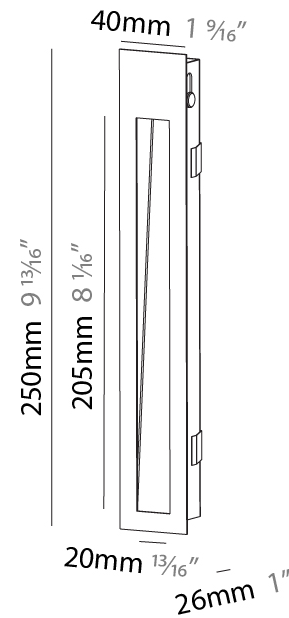

GENERAL

Series: Delight
Subseries: Delight String Wide
Brand: Prolicht
Division: Architectural
Mounting Type: Recessed
Mounting Location: Wall
Subcategory: Step Light

PHYSICAL

Shape: Rectangle
Length (mm): 250
Length (in): 9 13/16
Width (mm): 40
Width (in): 1 9/16
Height (mm): 250
Depth (mm): 26
Height (in): 9 13/16
Depth (in): 1
Ceiling Thickness (mm): 10 / 12 / 15
Ceiling Thickness (in): 3/8 or 1/2 or 9/16
Min. Recessing Depth (mm): 30
Min. Recessing Depth (in): 1 3/16
Light Distribution: Asymmetric
Weight (kg): .83
Weight (lbs): 1.8
Fixture Finish: SSR / BKV / CWI / CRY / HAB / UFT / ITA / RUA / FTG / MYG / LOD / PUS / FRO / FUP / KIA / POP / BLS / SPG / MEY / GOH / GUM / CHC / COM / ABZ / JAG / OBR / MOS / ROR
Fixture Material: Aluminum
Cut-out Measurements: 240mm / 9 7/16" x 34mm / 1 5/16"

ELECTRICAL

Lamp Type: LED (Zhaga Standard)
Input Wattage (W): 2.2
Total Output Wattage (W): 2
Dimming: 0-10V Dimming / Phase Dimming (120Vac Only)
Driver Included: No
Driver Location: Remote
Driver Type: Constant Current - 120 / 277Vac
Driver Class: Class 2
Input Voltage (V): 120 - 277
Constant Current (MA): 700

LED

Number of LEDs: 1
Color Temperature (°K): 2700 / 3000 / 3500 / 4000
Max. Delivered Lumen (lm): 60 / 60 / 68 / 70
CRI: >90 CRI
Lamp Life (hrs): 50000

OPTICAL

RATINGS AND CERTIFICATIONS

Certified By: Certified for North American Standards
IP rating: IP20