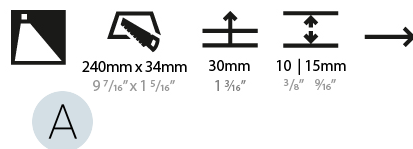

GENERAL

Series: Delight
Subseries: Delight String Wide
Brand: Prolicht
Division: Architectural
Mounting Type: Recessed
Mounting Location: Wall
Subcategory: Step Light

PHYSICAL

Shape: Rectangle
Length (mm): 250
Length (in): 9 13/16
Width (mm): 40
Width (in): 1 9/16
Height (mm): 250
Depth (mm): 26
Height (in): 9 13/16
Depth (in): 1
Ceiling Thickness (mm): 10 / 12 / 15
Ceiling Thickness (in): 3/8 or 1/2 or 9/16
Min. Recessing Depth (mm): 30
Min. Recessing Depth (in): 1 3/16
Light Distribution: Asymmetric
Weight (kg): .83
Weight (lbs): 1.8
Fixture Finish: SSR / BKV / CWI / CRY / HAB / UFT / ITA / RUA / FTG / MYG / LOD / PUS / FRO / FUP / KIA / POP / BLS / SPG / MEY / GOH / GUM / CHC / COM / ABZ / JAG / OBR / MOS / ROR
Fixture Material: Aluminum
Cut-out Measurements: 240mm / 9 7/16" x 34mm / 1 5/16"

ELECTRICAL

Lamp Type: LED (Zhaga Standard)
Input Wattage (W): 2.2
Total Output Wattage (W): 2
Dimming: 0-10V Dimming / Phase Dimming (120Vac Only)
Driver Included: No
Driver Location: Remote
Driver Type: Constant Current - 120 / 277Vac
Driver Class: Class 2
Input Voltage (V): 120 - 277
Constant Current (MA): 700

LED

Number of LEDs: 1
Color Temperature (°K): 2700 / 3000 / 3500 / 4000
Max. Delivered Lumen (lm): 60 / 60 / 68 / 70
CRI: >90 CRI
Lamp Life (hrs): 50000

OPTICAL

RATINGS AND CERTIFICATIONS

Certified By: Certified for North American Standards
IP rating: IP20