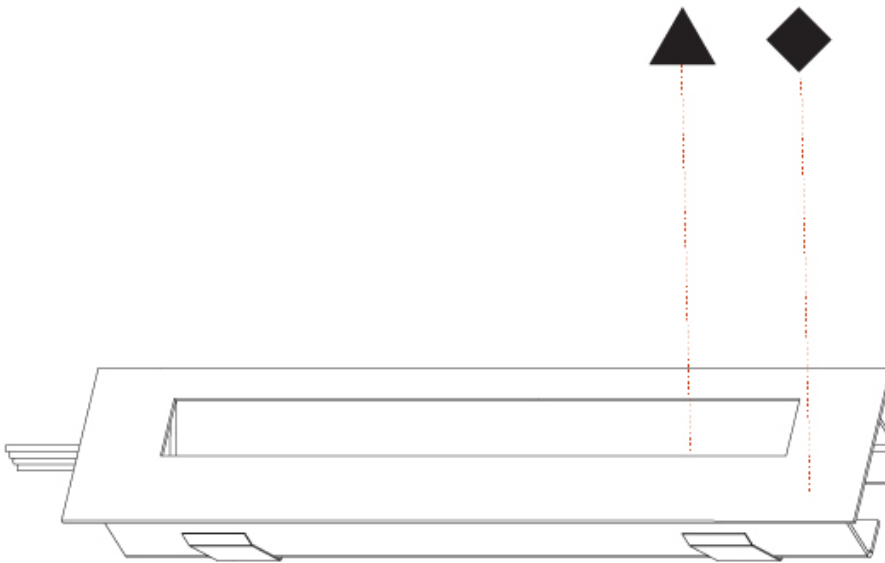

DELIGHT STRING STEP WIDE RECESSED

A35702-

PROJECT _____

TYPE _____

SPECIFIER _____

QUANTITY _____

DATE _____

DELIGHT COLOR FINISH CHART