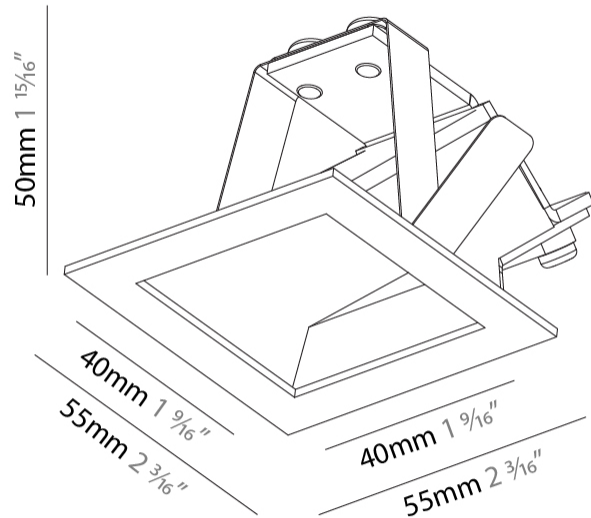

PHYSICAL

Shape: Square _____
Length (mm): 55 _____
Length (in): 2 ³/₁₆ _____
Height (mm): 55 _____
Depth (mm): 50 _____
Height (in): 2 ³/₁₆ _____
Depth (in): 1 ¹⁵/₁₆ _____
Ceiling Thickness (mm): 10-15 _____
Ceiling Thickness (in): 3/8 - 9/16 _____
Min. Recessing Depth (mm): 15 _____
Min. Recessing Depth (in): 9/16 _____
Light Distribution: Asymmetric _____
Weight (kg): 0.11 _____
Weight (lbs): 0.25 _____
Fixture Finish: SSR / BKV / CWI / CRY / HAB / UFT / ITA / RUA / FTG / MYG / LOD / PUS / FRO / FUP / KIA / POP / BLS / SPG / MEY / GOH / GUM / CHC / COM / ABZ / JAG / OBR / MOS / ROR _____
Fixture Material: Aluminum _____

ELECTRICAL

Lamp Type: LED (Zhaga Standard) _____
Input Wattage (W): 2.2 _____
Total Output Wattage (W): 2 _____
Dimming: Tri-Mode (Non-Dimming and Phase Dimming (120Vac only) and 0-10V Dimming) _____
Driver Included: No _____
Driver Location: Remote _____
Driver Type: Constant Current - Universal _____
Input Voltage (V): 120 - 277 _____
Constant Current (MA): 700 _____

LED

Number of LEDs: 1 _____
Color Temperature (°K): 2700 / 3000 / 4000 _____
Max. Delivered Lumen (lm): 50 _____
Nominal Lumen (lm): 170 _____
CRI: >90 CRI _____
Lamp Life (hrs): 50000 _____

OPTICAL

RATINGS AND CERTIFICATIONS

Certified By: Certified for North American Standards _____
IP rating: IP20 _____