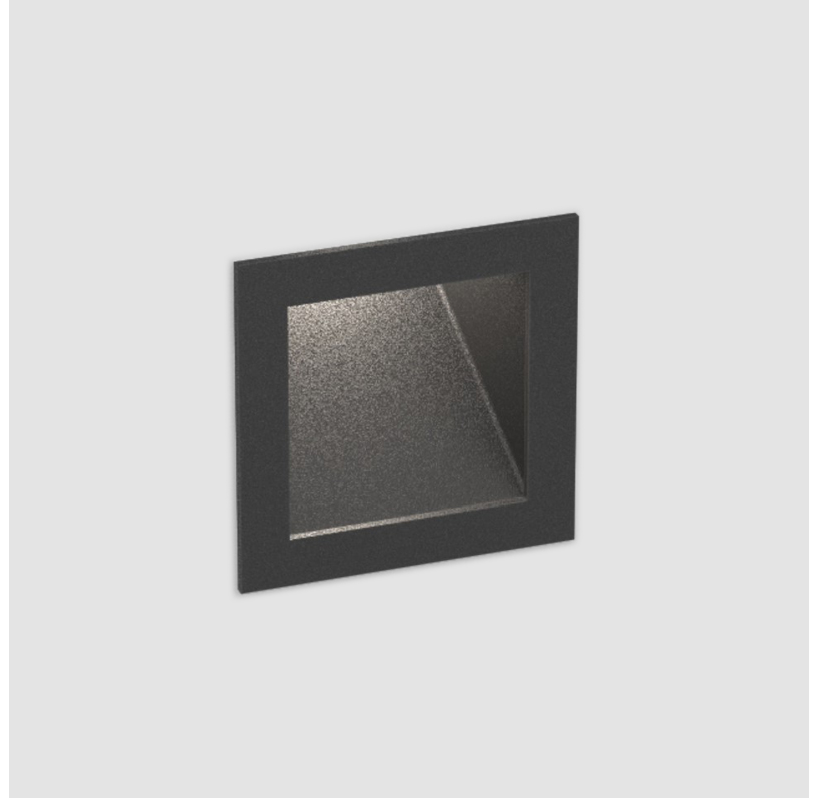

PHYSICAL

Shape: Square _____
Length (mm): 55 _____
Length (in): 2 ³/₁₆ _____
Height (mm): 55 _____
Depth (mm): 50 _____
Height (in): 2 ³/₁₆ _____
Depth (in): 1 ¹⁵/₁₆ _____
Ceiling Thickness (mm): 10-15 _____
Ceiling Thickness (in): 3/8 - 9/16 _____
Min. Recessing Depth (mm): 15 _____
Min. Recessing Depth (in): 9/16 _____
Light Distribution: Asymmetric _____
Weight (kg): 0.11 _____
Weight (lbs): 0.25 _____
Fixture Finish: SSR / BKV / CWI / CRY / HAB / UFT / ITA / RUA / FTG / MYG / LOD / PUS / FRO / FUP / KIA / POP / BLS / SPG / MEY / GOH / GUM / CHC / COM / ABZ / JAG / OBR / MOS / ROR _____
Fixture Material: Aluminum _____

ELECTRICAL

Lamp Type: LED (Zhaga Standard) _____
Input Wattage (W): 2.2 _____
Total Output Wattage (W): 2 _____
Dimming: Tri-Mode (Non-Dimming and Phase Dimming (120Vac only) and 0-10V Dimming) _____
Driver Included: No _____
Driver Location: Remote _____
Driver Type: Constant Current - Universal _____
Input Voltage (V): 120 - 277 _____
Constant Current (MA): 700 _____

LED

Number of LEDs: 1 _____
Color Temperature (°K): 2700 / 3000 / 4000 _____
Max. Delivered Lumen (lm): 50 _____
Nominal Lumen (lm): 170 _____
CRI: >90 CRI _____
Lamp Life (hrs): 50000 _____

OPTICAL

RATINGS AND CERTIFICATIONS

Certified By: Certified for North American Standards _____
IP rating: IP20 _____