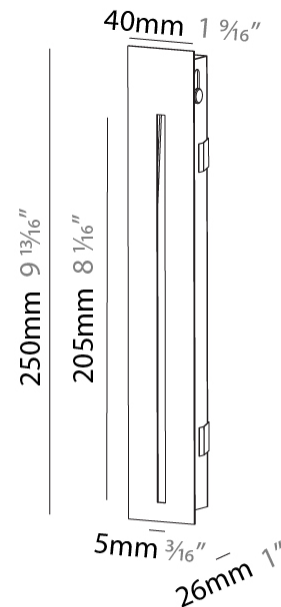

GENERAL

Series: Delight
Subseries: Delight String
Brand: Prolicht
Division: Architectural
Mounting Type: Recessed
Mounting Location: Wall
Subcategory: Step Light

PHYSICAL

Shape: Rectangle
Width (mm): 40
Width (in): 1 9/16
Height (mm): 250
Depth (mm): 26
Height (in): 9 13/16
Depth (in): 1
Ceiling Thickness (mm): 10 / 12 / 15
Ceiling Thickness (in): 3/8 or 1/2 or 9/16
Min. Recessing Depth (mm): 30
Min. Recessing Depth (in): 1 3/16
Light Distribution: Asymmetric
Weight (kg): .83
Weight (lbs): 1.8
Fixture Finish: SSR / BKV / CWI / CRY / HAB / UFT / ITA / RUA / FTG / MYG / LOD / PUS / FRO / FUP / KIA / POP / BLS / SPG / MEY / GOH / GUM / CHC / COM / ABZ / JAG / OBR / MOS / ROR
Fixture Material: Aluminum
Cut-out Measurements: 240mm / 9 7/16" x 34mm / 1 5/16"

ELECTRICAL

Lamp Type: LED (Zhaga Standard)
Input Wattage (W): 2.2
Total Output Wattage (W): 2
Dimming: Non-Dimming / Phase Dimming (120Vac only) / 0-10V Dimming
Driver Included: No
Driver Location: Remote
Driver Type: Constant Current - 120 / 277Vac
Driver Class: Class 2
Input Voltage (V): 120 - 277
Constant Current (MA): 700

LED

Number of LEDs: 1
Color Temperature (°K): 2700 / 3000 / 3500 / 4000
Max. Delivered Lumen (lm): 30
CRI: >90 CRI
Lamp Life (hrs): 50000

OPTICAL

RATINGS AND CERTIFICATIONS

Certified By: Certified for North American Standards
IP rating: IP20