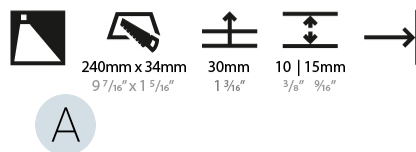

GENERAL

Series: Delight
Subseries: Delight String
Brand: Prolicht
Division: Architectural
Mounting Type: Recessed
Mounting Location: Wall
Subcategory: Step Light

PHYSICAL

Shape: Rectangle
Width (mm): 40
Width (in): 1 9/16
Height (mm): 250
Depth (mm): 26
Height (in): 9 13/16
Depth (in): 1
Ceiling Thickness (mm): 10 / 12 / 15
Ceiling Thickness (in): 3/8 or 1/2 or 9/16
Min. Recessing Depth (mm): 30
Min. Recessing Depth (in): 1 3/16
Light Distribution: Asymmetric
Weight (kg): .83
Weight (lbs): 1.8
Fixture Finish: SSR / BKV / CWI / CRY / HAB / UFT / ITA / RUA / FTG / MYG / LOD / PUS / FRO / FUP / KIA / POP / BLS / SPG / MEY / GOH / GUM / CHC / COM / ABZ / JAG / OBR / MOS / ROR
Fixture Material: Aluminum
Cut-out Measurements: 240mm / 9 7/16" x 34mm / 1 5/16"

ELECTRICAL

Lamp Type: LED (Zhaga Standard)
Input Wattage (W): 2.2
Total Output Wattage (W): 2
Dimming: Non-Dimming / Phase Dimming (120Vac only) / 0-10V Dimming
Driver Included: No
Driver Location: Remote
Driver Type: Constant Current - 120 / 277Vac
Driver Class: Class 2
Input Voltage (V): 120 - 277
Constant Current (MA): 700

LED

Number of LEDs: 1
Color Temperature (°K): 2700 / 3000 / 3500 / 4000
Max. Delivered Lumen (lm): 30
CRI: >90 CRI
Lamp Life (hrs): 50000

OPTICAL

RATINGS AND CERTIFICATIONS

Certified By: Certified for North American Standards
IP rating: IP20