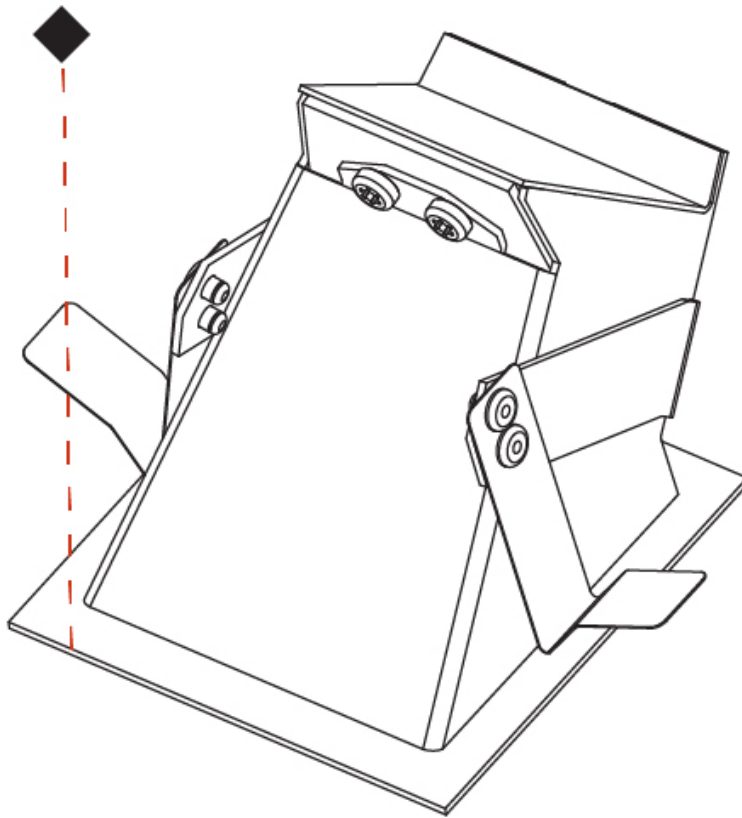

DELIGHT GOOO! FLOORWASH RECESSED

A35646-

PROJECT

TYPE

SPECIFIER

QUANTITY

DATE

A