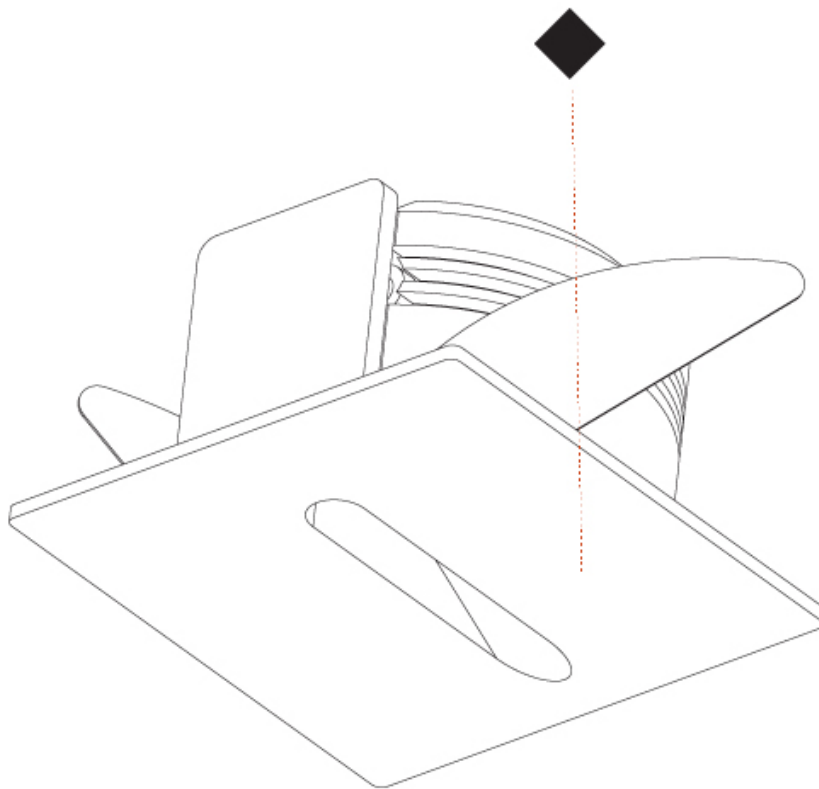

DELIGHT LOLLIPOP SQUARE RECESSED

A35694-

PROJECT	_____
TYPE	_____
SPECIFIER	_____
QUANTITY	_____
DATE	_____