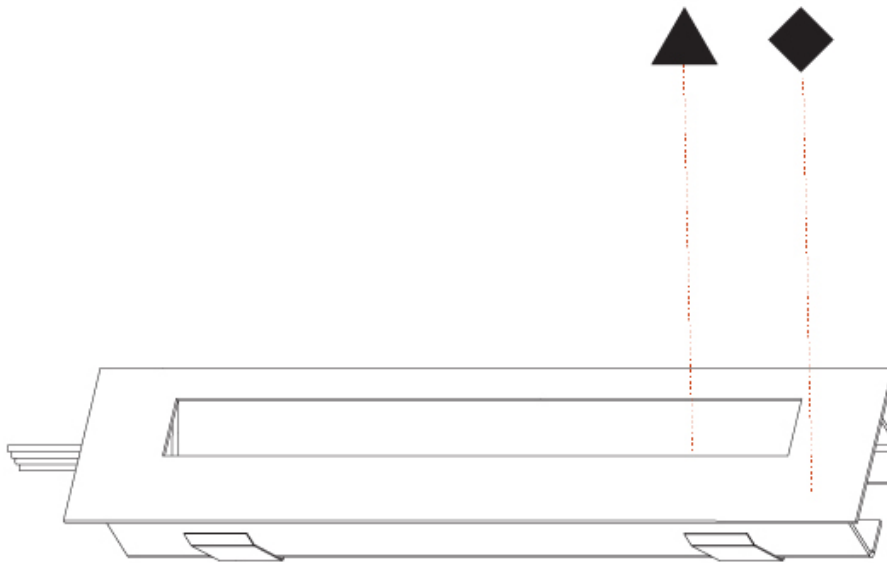

DELIGHT STRING STEP WIDE RECESSED

A35702-

PROJECT _____

TYPE _____

SPECIFIER _____

QUANTITY _____

DATE _____

A