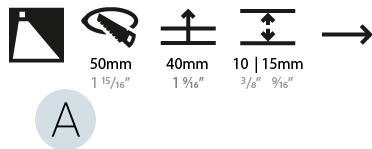

1. To build a product code in our configurator select the specify button on the base model # product page
2. To build a manual product code on this datasheet choose from the options listed below in blue font and add the suffix to the base model #

GENERAL

Series: Delight
Subseries: Delight Lollipop Round Wide
Brand: Prolicht
Division: Architectural
Mounting Type: Recessed
Mounting Location: Wall
Subcategory: Step Light

PHYSICAL

Shape: Round
Diameter (mm): 55
Diameter (in): 2 3/16
Depth (mm): 35
Depth (in): 1 3/8
Min. Recessing Depth (mm): 40
Min. Recessing Depth (in): 1 9/16
Light Distribution: Asymmetric
Weight (kg): 0.11
Weight (lbs): 0.25

Fixture Finish: SSR / BKV / CWI / CRY / HAB / UFT / ITA / RUA / FTG / MYG / LOD / PUS / FRO / FUP / KIA / POP / BLS / SPG / MEY / GOH / GUM / CHC / COM / ABZ / JAG / OBR / MOS / ROR
Fixture Material: Aluminum

ELECTRICAL

Lamp Type: LED (Zhaga Standard)
Input Wattage (W): 2.2
Total Output Wattage (W): 2
Dimming: 0-10V Dimming / Phase Dimming (120Vac Only)
Driver Included: No
Driver Location: Remote
Driver Type: Constant Current - 120 / 277Vac
Input Voltage (V): 120 - 277
Constant Current (MA): 700

LED

Number of LEDs: 1
Color Temperature (°K): 2700 / 3000 / 4000
Max. Delivered Lumen (lm): 150 / 160 / 170
CRI: >90 CRI
Lamp Life (hrs): 50000

OPTICAL

RATINGS AND CERTIFICATIONS

Certified By: Certified for North American Standards
IP rating: IP20