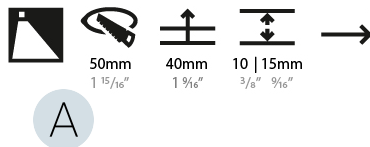

1. To build a product code in our configurator select the specify button on the base model # product page
2. To build a manual product code on this datasheet choose from the options listed below in blue font and add the suffix to the base model #

GENERAL

Series: Delight
Subseries: Delight Lollipop Round
Brand: Prolicht
Division: Architectural
Mounting Type: Recessed
Mounting Location: Wall
Subcategory: Step Light

PHYSICAL

Shape: Round
Diameter (mm): 55
Diameter (in): 2 3/16
Depth (mm): 35
Depth (in): 1 3/8
Ceiling Thickness (mm): 10 / 15
Min. Recessing Depth (mm): 40
Min. Recessing Depth (in): 1 9/16
Light Distribution: Asymmetric
Weight (kg): 0.11
Weight (lbs): 0.25
Fixture Finish: SSR / BKV / CWI / CRY / HAB / UFT / ITA / RUA / FTG / MYG / LOD / PUS / FRO / FUP / KIA / POP / BLS / SPG / MEY / GOH / GUM / CHC / COM / ABZ / JAG / OBR / MOS / ROR
Fixture Material: Aluminum
Cut-out Measurements: Ø50mm / 1 15/16"

ELECTRICAL

Lamp Type: LED (Zhaga Standard)
Input Wattage (W): 2.2
Total Output Wattage (W): 2
Dimming: 0-10V Dimming / Phase Dimming (120Vac Only)
Driver Included: No
Driver Location: Remote
Driver Type: Constant Current - 120 / 277Vac
Input Voltage (V): 120 - 277
Constant Current (MA): 700

LED

Number of LEDs: 1
Color Temperature (°K): 2700 / 3000 / 4000
Max. Delivered Lumen (lm): 80 / 80 / 90
CRI: >90 CRI
Lamp Life (hrs): 50000

OPTICAL

RATINGS AND CERTIFICATIONS

Certified By: Certified for North American Standards
IP rating: IP20