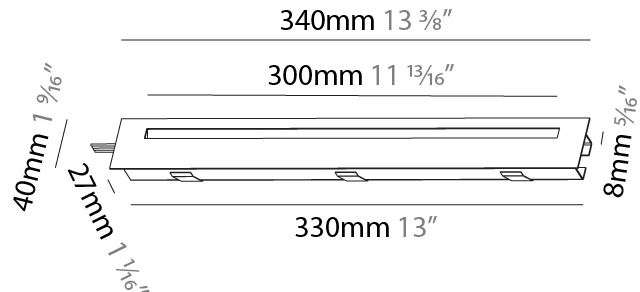

GENERAL

Series: Delight
Subseries: Delight String Step
Brand: Prolicht
Division: Architectural
Mounting Type: Recessed
Mounting Location: Wall
Subcategory: Step Light

PHYSICAL

Shape: Rectangle
Length (mm): 340
Length (in): 13 3/8
Height (mm): 40
Depth (mm): 27
Height (in): 1 9/16
Depth (in): 1 1/16
Ceiling Thickness (mm): 10 / 12 / 15
Ceiling Thickness (in): 3/8 or 1/2 or 9/16
Min. Recessing Depth (mm): 30
Min. Recessing Depth (in): 1 3/16
Light Distribution: Asymmetric
Weight (kg): 0.404
Weight (lbs): 0.89
Fixture Finish: SSR / BKV / CWI / CRY / HAB / UFT / ITA / RUA / FTG / MYG / LOD / PUS / FRO / FUP / KIA / POP / BLS / SPG / MEY / GOH / GUM / CHC / COM / ABZ / JAG / OBR / MOS / ROR
Fixture Material: Aluminum
Cut-out Measurements: 330mm / 13" x 34mm / 1 5/16"

ELECTRICAL

Lamp Type: LED (Zhaga Standard)
Input Wattage (W): 4
Total Output Wattage (W): 3.6
Dimming: 0-10V Dimming / Phase Dimming (120Vac Only)
Driver Included: No
Driver Location: Remote
Driver Type: Constant Voltage - 120 / 277Vac
Driver Class: Class 2
Input Voltage (V): 120 - 277
Output Voltage (V): 24

LED

Number of LEDs: 1
Color Temperature (°K): 3000 / 3500 / 5000
Max. Delivered Lumen (lm): 120
CRI: >80 CRI
Lamp Life (hrs): 50000

OPTICAL

RATINGS AND CERTIFICATIONS

Certified By: Certified for North American Standards
IP rating: IP20