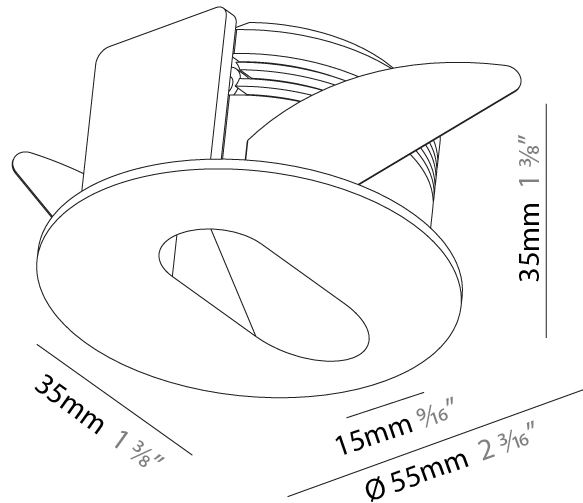

1. To build a product code in our configurator select the specify button on the base model # product page
2. To build a manual product code on this datasheet choose from the options listed below in blue font and add the suffix to the base model #

GENERAL

Series: Delight
Subseries: Delight Lollipop Round Wide
Brand: Prolicht
Division: Architectural
Mounting Type: Recessed
Mounting Location: Wall
Subcategory: Step Light

PHYSICAL

Shape: Round
Diameter (mm): 55
Diameter (in): 2 3/16
Depth (mm): 35
Depth (in): 1 3/8
Min. Recessing Depth (mm): 40
Min. Recessing Depth (in): 1 9/16
Light Distribution: Asymmetric
Weight (kg): 0.11
Weight (lbs): 0.25

Fixture Finish: SSR / BKV / CWI / CRY / HAB / UFT / ITA / RUA / FTG / MYG / LOD / PUS / FRO / FUP / KIA / POP / BLS / SPG / MEY / GOH / GUM / CHC / COM / ABZ / JAG / OBR / MOS / ROR
Fixture Material: Aluminum

ELECTRICAL

Lamp Type: LED (Zhaga Standard)
Input Wattage (W): 2.2
Total Output Wattage (W): 2
Dimming: 0-10V Dimming / Phase Dimming (120Vac Only)
Driver Included: No
Driver Location: Remote
Driver Type: Constant Current - 120 / 277Vac
Input Voltage (V): 120 - 277
Constant Current (MA): 700

LED

Number of LEDs: 1
Color Temperature (°K): 2700 / 3000 / 4000
Max. Delivered Lumen (lm): 150 / 160 / 170
CRI: >90 CRI
Lamp Life (hrs): 50000

OPTICAL

RATINGS AND CERTIFICATIONS

Certified By: Certified for North American Standards
IP rating: IP20