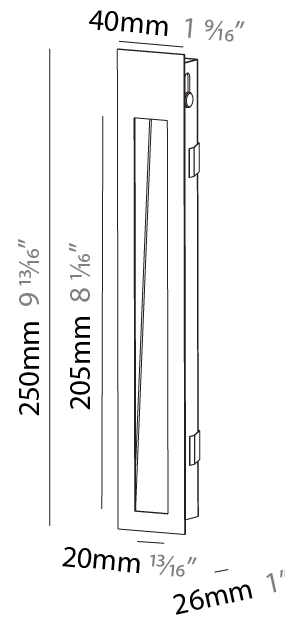

GENERAL

Series: Delight
Subseries: Delight String Wide
Brand: Prolight
Division: Architectural
Mounting Type: Recessed
Mounting Location: Wall
Subcategory: Step Light

PHYSICAL

Shape: Rectangle
Length (mm): 250
Length (in): 9 ¹³/₁₆
Width (mm): 40
Width (in): 1 ⁹/₁₆
Height (mm): 250
Depth (mm): 26
Height (in): 9 ¹³/₁₆
Depth (in): 1
Ceiling Thickness (mm): 10 / 12 / 15
Ceiling Thickness (in): 3/8 or 1/2 or 9/16
Min. Recessing Depth (mm): 30
Min. Recessing Depth (in): 1 ³/₁₆
Light Distribution: Asymmetric
Weight (kg): .83
Weight (lbs): 1.8
Fixture Finish: SSR / BKV / CWI / CRY / HAB / UFT / ITA / RUA / FTG / MYG / LOD / PUS / FRO / FUP / KIA / POP / BLS / SPG / MEY / GOH / GUM / CHC / COM / ABZ / JAG / OBR / MOS / ROR
Fixture Material: Aluminum
Cut-out Measurements: 240mm / 9 7/16" x 34mm / 1 5/16"

ELECTRICAL

Lamp Type: LED (Zhaga Standard)
Input Wattage (W): 2.2
Total Output Wattage (W): 2
Dimming: 0-10V Dimming / Phase Dimming (120Vac Only)
Driver Included: No
Driver Location: Remote
Driver Type: Constant Current - 120 / 277Vac
Driver Class: Class 2
Input Voltage (V): 120 - 277
Constant Current (MA): 700

LED

Number of LEDs: 1
Color Temperature (°K): 2700 / 3000 / 3500 / 4000
Max. Delivered Lumen (lm): 60 / 60 / 68 / 70
CRI: >90 CRI
Lamp Life (hrs): 50000

OPTICAL

RATINGS AND CERTIFICATIONS

Certified By: Certified for North American Standards
IP rating: IP20

PROJECT
TYPE
SPECIFIER
QUANTITY
DATE