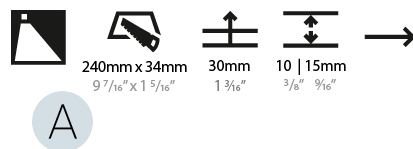

GENERAL

Series: Delight
Subseries: Delight String Wide
Brand: Prolight
Division: Architectural
Mounting Type: Recessed
Mounting Location: Wall
Subcategory: Step Light

PHYSICAL

Shape: Rectangle
Length (mm): 250
Length (in): 9 ¹³/₁₆
Width (mm): 40
Width (in): 1 ⁹/₁₆
Height (mm): 250
Depth (mm): 26
Height (in): 9 ¹³/₁₆
Depth (in): 1
Ceiling Thickness (mm): 10 / 12 / 15
Ceiling Thickness (in): 3/8 or 1/2 or 9/16
Min. Recessing Depth (mm): 30
Min. Recessing Depth (in): 1 ³/₁₆
Light Distribution: Asymmetric
Weight (kg): .83
Weight (lbs): 1.8
Fixture Finish: SSR / BKV / CWI / CRY / HAB / UFT / ITA / RUA / FTG / MYG / LOD / PUS / FRO / FUP / KIA / POP / BLS / SPG / MEY / GOH / GUM / CHC / COM / ABZ / JAG / OBR / MOS / ROR
Fixture Material: Aluminum
Cut-out Measurements: 240mm / 9 7/16" x 34mm / 1 5/16"

ELECTRICAL

Lamp Type: LED (Zhaga Standard)
Input Wattage (W): 2.2
Total Output Wattage (W): 2
Dimming: 0-10V Dimming / Phase Dimming (120Vac Only)
Driver Included: No
Driver Location: Remote
Driver Type: Constant Current - 120 / 277Vac
Driver Class: Class 2
Input Voltage (V): 120 - 277
Constant Current (MA): 700

LED

Number of LEDs: 1
Color Temperature (°K): 2700 / 3000 / 3500 / 4000
Max. Delivered Lumen (lm): 60 / 60 / 68 / 70
CRI: >90 CRI
Lamp Life (hrs): 50000

OPTICAL

RATINGS AND CERTIFICATIONS

Certified By: Certified for North American Standards
IP rating: IP20

PROJECT
TYPE
SPECIFIER
QUANTITY
DATE