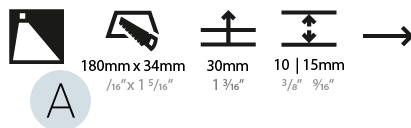

GENERAL

Series: Delight
Subseries: Delight String Step Wide
Brand: Prolicht
Division: Architectural
Mounting Type: Recessed
Mounting Location: Wall
Subcategory: Step Light

PHYSICAL

Shape: Rectangle
Length (mm): 190
Length (in): 7 1/2
Height (mm): 40
Depth (mm): 27
Height (in): 1 9/16
Depth (in): 1 1/16
Ceiling Thickness (mm): 10 / 12 / 15
Ceiling Thickness (in): 3/8 or 1/2 or 9/16
Min. Recessing Depth (mm): 30
Min. Recessing Depth (in): 1 3/16
Light Distribution: Asymmetric
Weight (kg): 0.208
Weight (lbs): .4576
Fixture Finish: SSR / BKV / CWI / CRY / HAB / UFT / ITA / RUA / FTG / MYG / LOD / PUS / FRO / FUP / KIA / POP / BLS / SPG / MEY / GOH / GUM / CHC / COM / ABZ / JAG / OBR / MOS / ROR
Fixture Material: Aluminum
Cut-out Measurements: 140mm / 5 1/2" x 34mm / 1 5/16"

ELECTRICAL

Lamp Type: LED (Zhaga Standard)
Input Wattage (W): 2.2
Total Output Wattage (W): 2
Dimming: 0-10V Dimming / Phase Dimming (120Vac Only)
Driver Included: No
Driver Location: Remote
Driver Type: Constant Voltage - 120 / 277Vac
Driver Class: Class 2
Input Voltage (V): 120 - 277
Output Voltage (V): 24

LED

Number of LEDs: 1
Color Temperature (°K): 3000 / 3500 / 5000
Max. Delivered Lumen (lm): 60
CRI: >80 CRI
Lamp Life (hrs): 50000

OPTICAL

RATINGS AND CERTIFICATIONS

Certified By: Certified for North American Standards
IP rating: IP20