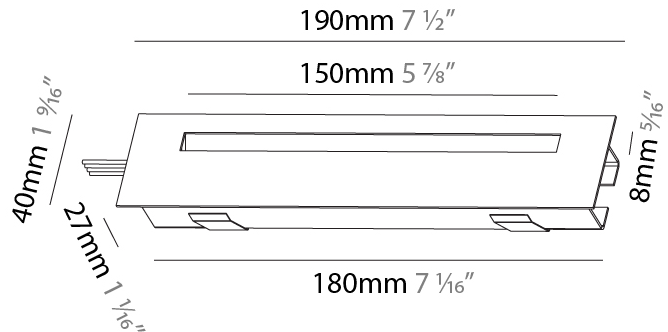

GENERAL

Series: Delight
Subseries: Delight String Step
Brand: Prolicht
Division: Architectural
Mounting Type: Recessed
Mounting Location: Wall
Subcategory: Step Light

PHYSICAL

Shape: Rectangle
Length (mm): 190
Length (in): 7 1/2
Height (mm): 40
Depth (mm): 27
Height (in): 1 9/16
Depth (in): 1 1/16
Ceiling Thickness (mm): 10 / 12 / 15
Ceiling Thickness (in): 3/8 or 1/2 or 9/16
Min. Recessing Depth (mm): 30
Min. Recessing Depth (in): 1 3/16
Light Distribution: Asymmetric
Weight (kg): 0.208
Weight (lbs): 0.4576
Fixture Finish: SSR / BKV / CWI / CRY / HAB / UFT / ITA / RUA / FTG / MYG / LOD / PUS / FRO / FUP / KIA / POP / BLS / SPG / MEY / GOH / GUM / CHC / COM / ABZ / JAG / OBR / MOS / ROR
Fixture Material: Aluminum
Cut-out Measurements: 140mm / 5 1/2" x 34mm / 1 5/16"

ELECTRICAL

Lamp Type: LED (Zhaga Standard)
Input Wattage (W): 2.2
Total Output Wattage (W): 2
Dimming: 0-10V Dimming / Phase Dimming (120Vac Only)
Driver Included: No
Driver Location: Remote
Driver Type: Constant Voltage - 120 / 277Vac
Driver Class: Class 2
Input Voltage (V): 120 - 277
Output Voltage (V): 24

LED

Number of LEDs: 1
Color Temperature (°K): 3000 / 3500 / 5000
Max. Delivered Lumen (lm): 60
CRI: >80 CRI
Lamp Life (hrs): 50000

OPTICAL

RATINGS AND CERTIFICATIONS

Certified By: Certified for North American Standards
IP rating: IP20

PROJECT
TYPE
SPECIFIER
QUANTITY
DATE