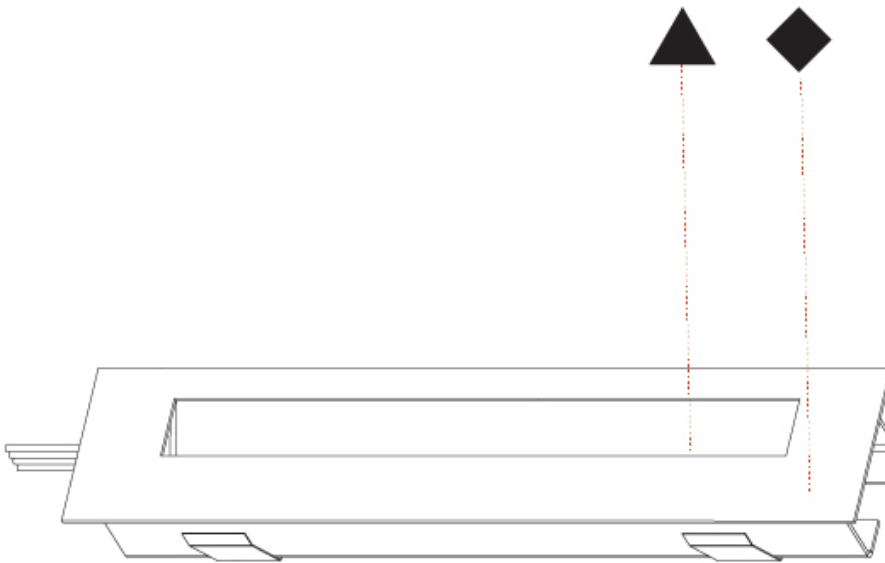

DELIGHT STRING STEP WIDE RECESSED

A35702-

PROJECT

TYPE

SPECIFIER

QUANTITY

DATE