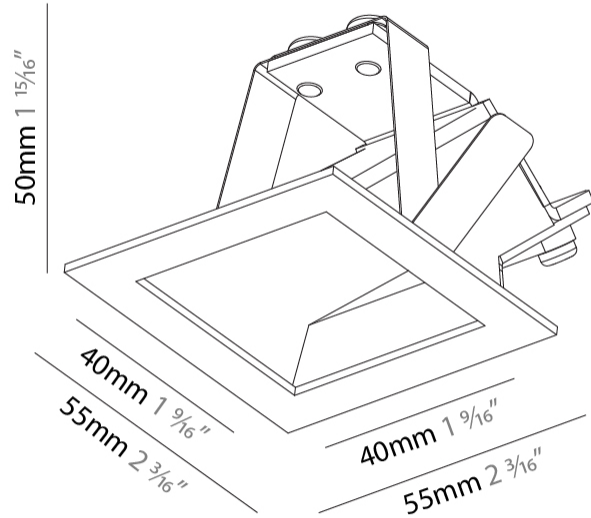

GENERAL

Series: Delight
Subseries: Delight Gooo!
Brand: Prolicht
Division: Architectural
Mounting Type: Recessed
Mounting Location: Wall
Subcategory: Step Light

PHYSICAL

Shape: Square
Length (mm): 55
Length (in): 2 ³/₁₆"
Height (mm): 55
Depth (mm): 50
Height (in): 2 ³/₁₆"
Depth (in): 1 ¹⁵/₁₆"
Ceiling Thickness (mm): 10-15
Ceiling Thickness (in): 3/8 - 9/16
Min. Recessing Depth (mm): 15
Min. Recessing Depth (in): 9/16
Light Distribution: Asymmetric
Weight (kg): 0.11
Weight (lbs): 0.25
Fixture Finish: SSR / BKV / CWI / CRY / HAB / UFT / ITA / RUA / FTG / MYG / LOD / PUS / FRO / FUP / KIA / POP / BLS / SPG / MEY / GOH / GUM / CHC / COM / ABZ / JAG / OBR / MOS / ROR
Fixture Material: Aluminum

ELECTRICAL

Lamp Type: LED (Zhaga Standard)
Input Wattage (W): 2.2
Total Output Wattage (W): 2
Dimming: Tri-Mode (Non-Dimming and Phase Dimming (120Vac only) and 0-10V Dimming)
Driver Included: No
Driver Location: Remote
Driver Type: Constant Current - Universal
Input Voltage (V): 120 - 277
Constant Current (MA): 700

LED

Number of LEDs: 1
Color Temperature (°K): 2700 / 3000 / 4000
Max. Delivered Lumen (lm): 50
Nominal Lumen (lm): 170
CRI: >90 CRI
Lamp Life (hrs): 50000

OPTICAL

RATINGS AND CERTIFICATIONS

Certified By: Certified for North American Standards
IP rating: IP20