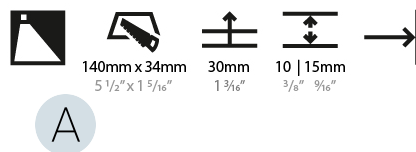

GENERAL

Series: Delight
Subseries: Delight String
Brand: Prolicht
Division: Architectural
Mounting Type: Recessed
Mounting Location: Wall
Subcategory: Step Light

PHYSICAL

Shape: Rectangle
Width (mm): 40
Width (in): 1 9/16
Height (mm): 150
Depth (mm): 26
Height (in): 5 7/8
Depth (in): 1
Ceiling Thickness (mm): 10 / 12 / 15
Ceiling Thickness (in): 3/8 or 1/2 or 9/16
Min. Recessing Depth (mm): 30
Min. Recessing Depth (in): 1 3/16
Light Distribution: Asymmetric
Weight (kg): .21
Weight (lbs): .46
Installation Requirement: 140mm / 5 1/2" x 34mm / 1 5/16"
Fixture Finish: SSR / BKV / CWI / CRY / HAB / UFT / ITA / RUA / FTG / MYG / LOD / PUS / FRO / FUP / KIA / POP / BLS / SPG / MEY / GOH / GUM / CHC / COM / ABZ / JAG / OBR / MOS / ROR
Fixture Material: Aluminum

ELECTRICAL

Lamp Type: LED (Zhaga Standard)
Input Wattage (W): 2.2
Total Output Wattage (W): 2
Dimming: Non-Dimming / Phase Dimming (120Vac only) / 0-10V Dimming
Driver Included: No
Driver Location: Remote
Driver Type: Constant Current - 120 / 277Vac
Driver Class: Class 2
Input Voltage (V): 120 - 277
Constant Current (MA): 700

LED

Number of LEDs: 1
Color Temperature (°K): 2700 / 3000 / 3500 / 4000
Max. Delivered Lumen (lm): 30
CRI: >90 CRI
Lamp Life (hrs): 50000

OPTICAL

RATINGS AND CERTIFICATIONS

Certified By: Certified for North American Standards
IP rating: IP20