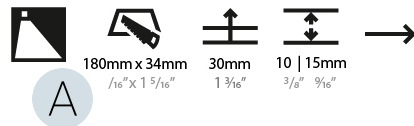

GENERAL

Series: Delight
Subseries: Delight String Step Wide
Brand: Prolicht
Division: Architectural
Mounting Type: Recessed
Mounting Location: Wall
Subcategory: Step Light

PHYSICAL

Shape: Rectangle
Length (mm): 190
Length (in): 7 1/2
Height (mm): 40
Depth (mm): 27
Height (in): 1 9/16
Depth (in): 1 1/16
Ceiling Thickness (mm): 10 / 12 / 15
Ceiling Thickness (in): 3/8 or 1/2 or 9/16
Min. Recessing Depth (mm): 30
Min. Recessing Depth (in): 1 3/16
Light Distribution: Asymmetric
Weight (kg): 0.208
Weight (lbs): .4576
Fixture Finish: SSR / BKV / CWI / CRY / HAB / UFT / ITA / RUA / FTG / MYG / LOD / PUS / FRO / FUP / KIA / POP / BLS / SPG / MEY / GOH / GUM / CHC / COM / ABZ / JAG / OBR / MOS / ROR
Fixture Material: Aluminum
Cut-out Measurements: 140mm / 5 1/2" x 34mm / 1 5/16"

ELECTRICAL

Lamp Type: LED (Zhaga Standard)
Input Wattage (W): 2.2
Total Output Wattage (W): 2
Dimming: 0-10V Dimming / Phase Dimming (120Vac Only)
Driver Included: No
Driver Location: Remote
Driver Type: Constant Voltage - 120 / 277Vac
Driver Class: Class 2
Input Voltage (V): 120 - 277
Output Voltage (V): 24

LED

Number of LEDs: 1
Color Temperature (°K): 3000 / 3500 / 5000
Max. Delivered Lumen (lm): 60
CRI: >80 CRI
Lamp Life (hrs): 50000

OPTICAL

RATINGS AND CERTIFICATIONS

Certified By: Certified for North American Standards
IP rating: IP20