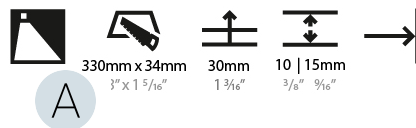

GENERAL

Series: Delight
Subseries: Delight String Step
Brand: Prolicht
Division: Architectural
Mounting Type: Recessed
Mounting Location: Wall
Subcategory: Step Light

PHYSICAL

Shape: Rectangle
Length (mm): 340
Length (in): 13 3/8
Height (mm): 40
Depth (mm): 27
Height (in): 1 9/16
Depth (in): 1 1/16
Ceiling Thickness (mm): 10 / 12 / 15
Ceiling Thickness (in): 3/8 or 1/2 or 9/16
Min. Recessing Depth (mm): 30
Min. Recessing Depth (in): 1 3/16
Light Distribution: Asymmetric
Weight (kg): 0.404
Weight (lbs): 0.89
Fixture Finish: SSR / BKV / CWI / CRY / HAB / UFT / ITA / RUA / FTG / MYG / LOD / PUS / FRO / FUP / KIA / POP / BLS / SPG / MEY / GOH / GUM / CHC / COM / ABZ / JAG / OBR / MOS / ROR
Fixture Material: Aluminum
Cut-out Measurements: 330mm / 13" x 34mm / 1 5/16"

ELECTRICAL

Lamp Type: LED (Zhaga Standard)
Input Wattage (W): 4
Total Output Wattage (W): 3.6
Dimming: 0-10V Dimming / Phase Dimming (120Vac Only)
Driver Included: No
Driver Location: Remote
Driver Type: Constant Voltage - 120 / 277Vac
Driver Class: Class 2
Input Voltage (V): 120 - 277
Output Voltage (V): 24

LED

Number of LEDs: 1
Color Temperature (°K): 3000 / 3500 / 5000
Max. Delivered Lumen (lm): 120
CRI: >80 CRI
Lamp Life (hrs): 50000

OPTICAL

RATINGS AND CERTIFICATIONS

Certified By: Certified for North American Standards
IP rating: IP20