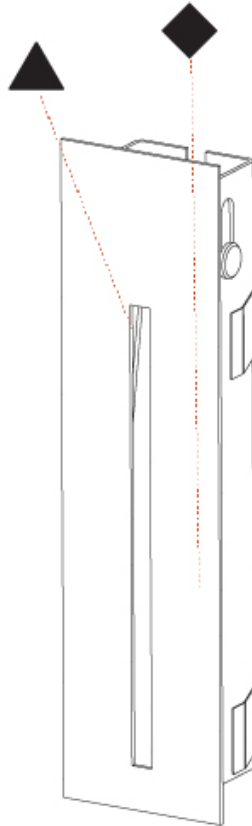

DELIGHT STRING RECESSED

A35696-

PROJECT

TYPE

SPECIFIER

QUANTITY

DATE

A

GENERAL

Series: Delight
Subseries: Delight String
Brand: Prolicht
Division: Architectural
Mounting Type: Recessed
Mounting Location: Wall
Subcategory: Step Light

PHYSICAL

Shape: Rectangle
Width (mm): 40
Width (in): 1 9/16
Height (mm): 250
Depth (mm): 26
Height (in): 9 13/16
Depth (in): 1
Ceiling Thickness (mm): 10 / 12 / 15
Ceiling Thickness (in): 3/8 or 1/2 or 9/16
Min. Recessing Depth (mm): 30
Min. Recessing Depth (in): 1 3/16
Light Distribution: Asymmetric
Weight (kg): .83
Weight (lbs): 1.8
Fixture Finish: SSR / BKV / CWI / CRY / HAB / UFT / ITA / RUA / FTG / MYG / LOD / PUS / FRO / FUP / KIA / POP / BLS / SPG / MEY / GOH / GUM / CHC / COM / ABZ / JAG / OBR / MOS / ROR
Fixture Material: Aluminum
Cut-out Measurements: 240mm / 9 7/16" x 34mm / 1 5/16"