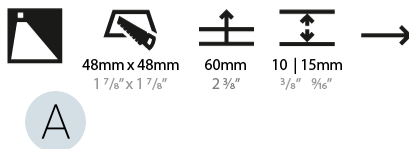

GENERAL

Series: Delight
Subseries: Delight Gooo!
Brand: Prolicht
Division: Architectural
Mounting Type: Recessed
Mounting Location: Wall
Subcategory: Step Light

PHYSICAL

Shape: Square
Length (mm): 55
Length (in): 2 ³/₁₆"
Height (mm): 55
Depth (mm): 50
Height (in): 2 ³/₁₆"
Depth (in): 1 ¹⁵/₁₆"
Ceiling Thickness (mm): 10-15
Ceiling Thickness (in): 3/8 - 9/16
Min. Recessing Depth (mm): 15
Min. Recessing Depth (in): 9/16
Light Distribution: Asymmetric
Weight (kg): 0.11
Weight (lbs): 0.25
Fixture Finish: SSR / BKV / CWI / CRY / HAB / UFT / ITA / RUA / FTG / MYG / LOD / PUS / FRO / FUP / KIA / POP / BLS / SPG / MEY / GOH / GUM / CHC / COM / ABZ / JAG / OBR / MOS / ROR
Fixture Material: Aluminum

ELECTRICAL

Lamp Type: LED (Zhaga Standard)
Input Wattage (W): 2.2
Total Output Wattage (W): 2
Dimming: Tri-Mode (Non-Dimming and Phase Dimming (120Vac only) and 0-10V Dimming)
Driver Included: No
Driver Location: Remote
Driver Type: Constant Current - Universal
Input Voltage (V): 120 - 277
Constant Current (MA): 700

LED

Number of LEDs: 1
Color Temperature (°K): 2700 / 3000 / 4000
Max. Delivered Lumen (lm): 50
Nominal Lumen (lm): 170
CRI: >90 CRI
Lamp Life (hrs): 50000

OPTICAL

RATINGS AND CERTIFICATIONS

Certified By: Certified for North American Standards
IP rating: IP20