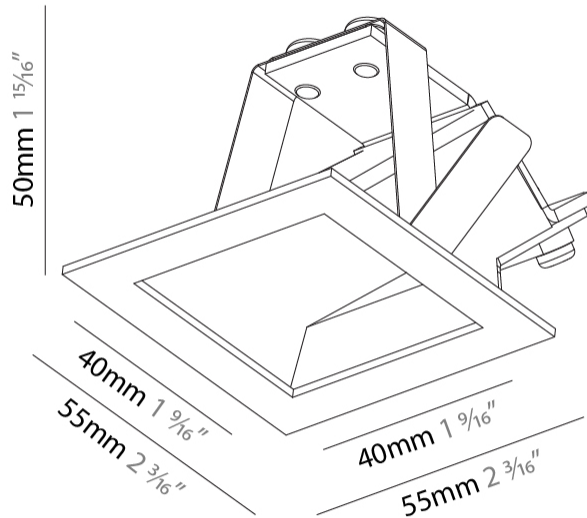

GENERAL

Series: Delight
Subseries: Delight Gooo!
Brand: Prolicht
Division: Architectural
Mounting Type: Recessed
Mounting Location: Wall
Subcategory: Step Light

PHYSICAL

Shape: Square
Length (mm): 55
Length (in): 2 ³/₁₆"
Height (mm): 55
Depth (mm): 50
Height (in): 2 ³/₁₆"
Depth (in): 1 ¹⁵/₁₆"
Ceiling Thickness (mm): 10-15
Ceiling Thickness (in): 3/8 - 9/16
Min. Recessing Depth (mm): 15
Min. Recessing Depth (in): 9/16
Light Distribution: Asymmetric
Weight (kg): 0.11
Weight (lbs): 0.25
Fixture Finish: SSR / BKV / CWI / CRY / HAB / UFT / ITA / RUA / FTG / MYG / LOD / PUS / FRO / FUP / KIA / POP / BLS / SPG / MEY / GOH / GUM / CHC / COM / ABZ / JAG / OBR / MOS / ROR
Fixture Material: Aluminum

ELECTRICAL

Lamp Type: LED (Zhaga Standard)
Input Wattage (W): 2.2
Total Output Wattage (W): 2
Dimming: Tri-Mode (Non-Dimming and Phase Dimming (120Vac only) and 0-10V Dimming)
Driver Included: No
Driver Location: Remote
Driver Type: Constant Current - Universal
Input Voltage (V): 120 - 277
Constant Current (MA): 700

LED

Number of LEDs: 1
Color Temperature (°K): 2700 / 3000 / 4000
Max. Delivered Lumen (lm): 50
Nominal Lumen (lm): 170
CRI: >90 CRI
Lamp Life (hrs): 50000

OPTICAL

RATINGS AND CERTIFICATIONS

Certified By: Certified for North American Standards
IP rating: IP20