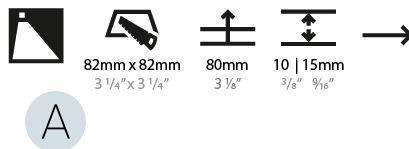

GENERAL

Series: Delight
Subseries: Delight Gooo!
Partner: Prolicht
Division: Architectural
Installation: Recessed
Product Type: Step Light
Mounting Location: Wall
Light Distribution: Asymmetric

PHYSICAL

Shape: Square
Length (mm): 90
Length (in): 3 ⁹/₁₆
Height (mm): 90
Depth (mm): 72
Height (in): 3 ⁹/₁₆
Depth (in): 2 ¹³/₁₆
Ceiling Thickness (mm): 10 / 12.5 / 15
Ceiling Thickness (in): 3/8 or 1/2 or 9/16
Min. Recessing Depth (mm): 15
Min. Recessing Depth (in): 9/16
Weight (kg): 0.3
Weight (lbs): 0.66
Fixture Finish: SSR / BKV / CWI / CRY / HAB / UFT / ITA / RUA / FTG / MYG / LOD / PUS / FRO / FUP / KIA / POP / BLS / SPG / MEY / GOH / CHC / COM / ABZ / JAG / OBR / MOS / ROR
Fixture Material: Aluminum

ELECTRICAL

Lamp Type: LED (Zhaga Standard)
Input Wattage (W): 2.2
Total Output Wattage (W): 2
Dimming: Non-Dimming / Phase Dimming (120Vac only) / 0-10V Dimming
Driver Included: No
Driver Location: Remote
Driver Type: Constant Current - Universal
Driver Class: Class 2
Input Voltage (V): 120 - 277
Constant Current (MA): 700

LED

Number of LEDs: 1
Color Temperature (°K): 2700 / 3000 / 4000
Max. Delivered Lumen (lm): 50
CRI: >90 CRI
Lamp Life (hrs): 50000

OPTICAL

RATINGS AND CERTIFICATIONS

Certified By: Certified for North American Standards
IP rating: IP20