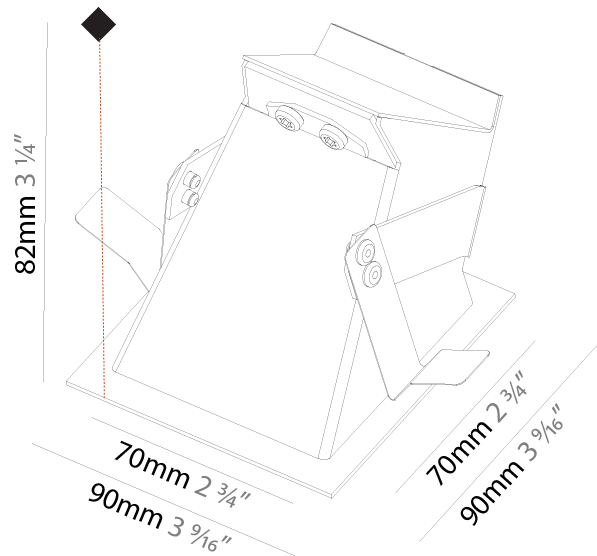

1. To build a product code in our configurator select the specify button on the base model # product page
2. To build a manual product code on this datasheet choose from the options listed below in blue font and add the suffix to the base model #

GENERAL

Series: Delight
Subseries: Delight Gooo! Floorwash
Partner: Prolicht
Division: Architectural
Installation: Recessed
Product Type: Step Light
Mounting Location: Wall
Light Distribution: Asymmetric

PHYSICAL

Shape: Square
Length (mm): 90
Length (in): 3 ⁹/₁₆
Width (mm): 90
Width (in): 3 ⁹/₁₆
Height (mm): 82
Height (in): 3 ¹/₄
Min. Recessing Depth (mm): 90
Min. Recessing Depth (in): 3 ⁹/₁₆
Weight (kg): 0.3
Weight (lbs): 0.66
Fixture Finish: SSR / BKV / CWI / CRY / HAB / UFT / ITA / RUA / FTG / MYG / LOD / PUS / FRO / FUP / KIA / POP / BLS / SPG / MEY / GOH / CHC / COM / ABZ / JAG / OBR / MOS / ROR
Fixture Material: Metal

ELECTRICAL

Lamp Type: LED (Zhaga Standard)
Input Wattage (W): 2.1
Total Output Wattage (W): 1.9
Dimming: Non-Dimming / Phase Dimming (120Vac only) / 0-10V Dimming
Driver Included: No
Driver Location: Remote
Driver Type: Constant Current - Universal
Input Voltage (V): 120 - 277
Constant Current (MA): 350

LED

Number of LEDs: 1
Color Temperature (°K): 2700 / 3000 / 4000
Max. Delivered Lumen (lm): 121 / 128 / 146
CRI: >90 CRI
Lamp Life (hrs): 50000

OPTICAL

RATINGS AND CERTIFICATIONS

Certified By: Certified for North American Standards
IP rating: IP20