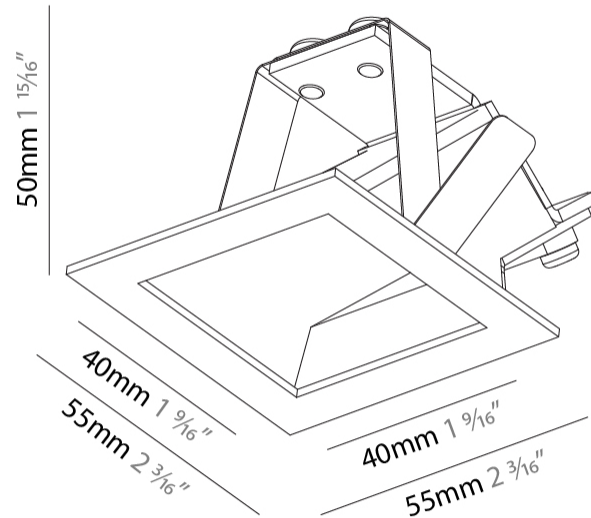

GENERAL

Series: Delight
Subseries: Delight Gooo!
Partner: Prolicht
Division: Architectural
Installation: Recessed
Product Type: Step Light
Mounting Location: Wall
Light Distribution: Asymmetric

PHYSICAL

Shape: Square
Length (mm): 55
Length (in): 2 3/16
Height (mm): 55
Depth (mm): 50
Height (in): 2 3/16
Depth (in): 1 15/16
Ceiling Thickness (mm): 10-15
Ceiling Thickness (in): 3/8 - 9/16
Min. Recessing Depth (mm): 15
Min. Recessing Depth (in): 9/16
Weight (kg): 0.11
Weight (lbs): 0.25
Fixture Finish: SSR / BKV / CWI / CRY / HAB / UFT / ITA / RUA / FTG / MYG / LOD / PUS / FRO / FUP / KIA / POP / BLS / SPG / MEY / GOH / CHC / COM / ABZ / JAG / OBR / MOS / ROR
Fixture Material: Aluminum

ELECTRICAL

Lamp Type: LED (Zhaga Standard)
Input Wattage (W): 2.2
Total Output Wattage (W): 2
Dimming: Tri-Mode (Non-Dimming and Phase Dimming (120Vac only) and 0-10V Dimming)
Driver Included: No
Driver Location: Remote
Driver Type: Constant Current - Universal
Input Voltage (V): 120 - 277
Constant Current (MA): 700

LED

Number of LEDs: 1
Color Temperature (°K): 2700 / 3000 / 4000
Max. Delivered Lumen (lm): 50
Nominal Lumen (lm): 170
CRI: >90 CRI
Lamp Life (hrs): 50000

OPTICAL

RATINGS AND CERTIFICATIONS

Certified By: Certified for North American Standards
IP rating: IP20