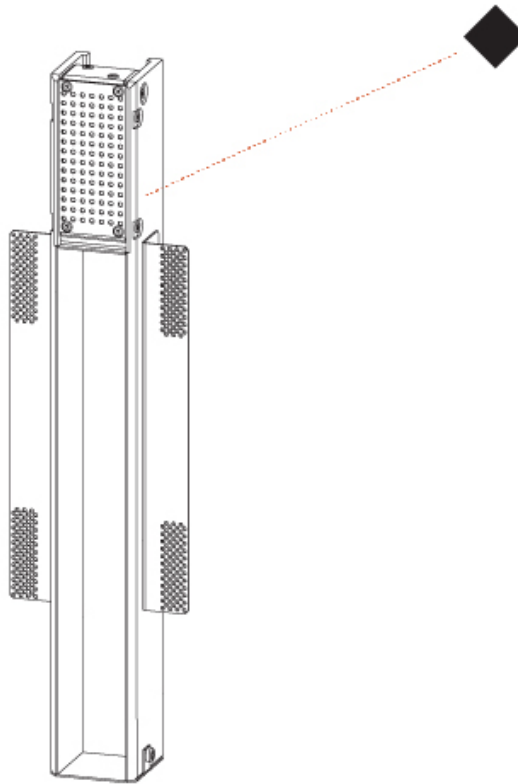

DELIGHT ONLY LIGHT TRIMLESS

A35690-

PROJECT

TYPE

SPECIFIER

QUANTITY

DATE

A