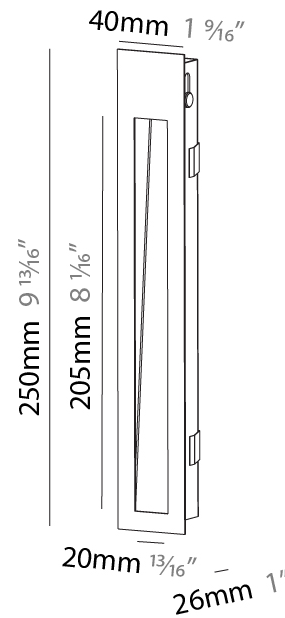

GENERAL

Series: Delight
Subseries: Delight String Wide
Partner: Prolicht
Division: Architectural
Installation: Recessed
Product Type: Step Light
Mounting Location: Wall
Light Distribution: Asymmetric

PHYSICAL

Shape: Rectangle
Length (mm): 250
Length (in): 9 ¹³/₁₆"
Width (mm): 40
Width (in): 1 ⁹/₁₆"
Height (mm): 250
Depth (mm): 26
Height (in): 9 ¹³/₁₆"
Depth (in): 1
Ceiling Thickness (mm): 10 / 12 / 15
Ceiling Thickness (in): 3/8 or 1/2 or 9/16
Min. Recessing Depth (mm): 30
Min. Recessing Depth (in): 1 ³/₁₆"
Weight (kg): .83
Weight (lbs): 1.8
Fixture Finish: SSR / BKV / CWI / CRY / HAB / UFT / ITA / RUA / FTG / MYG / LOD / PUS / FRO / FUP / KIA / POP / BLS / SPG / MEY / GOH / CHC / COM / ABZ / JAG / OBR / MOS / ROR
Fixture Material: Aluminum
Cut-out Measurements: 240mm / 9 7/16" x 34mm / 1 5/16"

ELECTRICAL

Lamp Type: LED (Zhaga Standard)
Input Wattage (W): 2.2
Total Output Wattage (W): 2
Dimming: 0-10V Dimming / Phase Dimming (120Vac Only)
Driver Included: No
Driver Location: Remote
Driver Type: Constant Current - 120 / 277Vac
Driver Class: Class 2
Input Voltage (V): 120 - 277
Constant Current (MA): 700

LED

Number of LEDs: 1
Color Temperature (°K): 2700 / 3000 / 3500 / 4000
Max. Delivered Lumen (lm): 60 / 60 / 68 / 70
CRI: >90 CRI
Lamp Life (hrs): 50000

OPTICAL

RATINGS AND CERTIFICATIONS

Certified By: Certified for North American Standards
IP rating: IP20