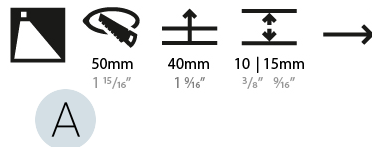

GENERAL

Series: Delight
Subseries: Delight Lollipop Round
Partner: Prolicht
Division: Architectural
Installation: Recessed
Product Type: Step Light
Mounting Location: Wall
Light Distribution: Asymmetric

PHYSICAL

Shape: Round
Diameter (mm): 55
Diameter (in): 2 3/16
Depth (mm): 35
Depth (in): 1 3/8
Ceiling Thickness (mm): 10 / 15
Min. Recessing Depth (mm): 40
Min. Recessing Depth (in): 1 9/16
Weight (kg): 0.11
Weight (lbs): 0.25
Fixture Finish: SSR / BKV / CWI / CRY / HAB / UFT / ITA / RUA / FTG / MYG / LOD / PUS / FRO / FUP / KIA / POP / BLS / SPG / MEY / GOH / CHC / COM / ABZ / JAG / OBR / MOS / ROR
Fixture Material: Aluminum
Cut-out Measurements: Ø50mm / 1 15/16"

ELECTRICAL

Lamp Type: LED (Zhaga Standard)
Input Wattage (W): 2.2
Total Output Wattage (W): 2
Dimming: 0-10V Dimming / Phase Dimming (120Vac Only)
Driver Included: No
Driver Location: Remote
Driver Type: Constant Current - 120 / 277Vac
Input Voltage (V): 120 - 277
Constant Current (MA): 700

LED

Number of LEDs: 1
Color Temperature (°K): 2700 / 3000 / 4000
Max. Delivered Lumen (lm): 80 / 80 / 90
CRI: >90 CRI
Lamp Life (hrs): 50000

OPTICAL

RATINGS AND CERTIFICATIONS

Certified By: Certified for North American Standards
IP rating: IP20

PROJECT
TYPE
SPECIFIER
QUANTITY
DATE