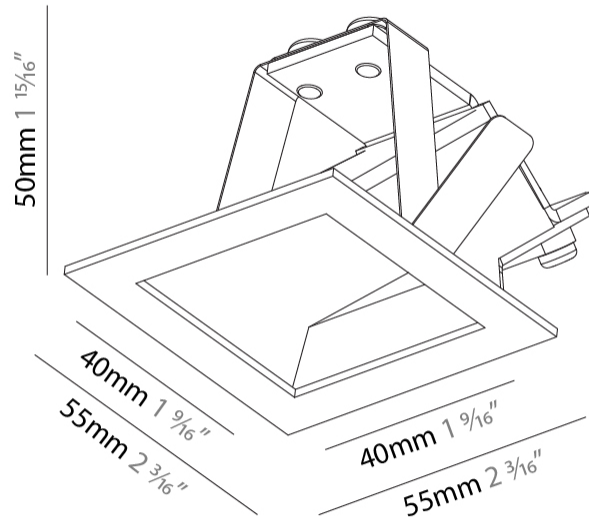

GENERAL

Series: Delight
Subseries: Delight Gooo!
Partner: Prolicht
Division: Architectural
Installation: Recessed
Product Type: Step Light
Mounting Location: Wall
Light Distribution: Asymmetric

PHYSICAL

Shape: Square
Length (mm): 55
Length (in): 2 3/16
Height (mm): 55
Depth (mm): 50
Height (in): 2 3/16
Depth (in): 1 15/16
Ceiling Thickness (mm): 10-15
Ceiling Thickness (in): 3/8 - 9/16
Min. Recessing Depth (mm): 15
Min. Recessing Depth (in): 9/16
Weight (kg): 0.11
Weight (lbs): 0.25
Fixture Finish: SSR / BKV / CWI / CRY / HAB / UFT / ITA / RUA / FTG / MYG / LOD / PUS / FRO / FUP / KIA / POP / BLS / SPG / MEY / GOH / CHC / COM / ABZ / JAG / OBR / MOS / ROR
Fixture Material: Aluminum

ELECTRICAL

Lamp Type: LED (Zhaga Standard)
Input Wattage (W): 2.2
Total Output Wattage (W): 2
Dimming: Tri-Mode (Non-Dimming and Phase Dimming (120Vac only) and 0-10V Dimming)
Driver Included: No
Driver Location: Remote
Driver Type: Constant Current - Universal
Input Voltage (V): 120 - 277
Constant Current (MA): 700

LED

Number of LEDs: 1
Color Temperature (°K): 2700 / 3000 / 4000
Max. Delivered Lumen (lm): 50
Nominal Lumen (lm): 170
CRI: >90 CRI
Lamp Life (hrs): 50000

OPTICAL

RATINGS AND CERTIFICATIONS

Certified By: Certified for North American Standards
IP rating: IP20