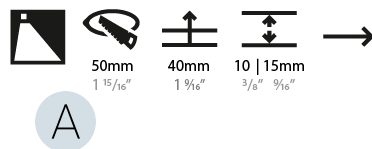

GENERAL

Series: Delight
Subseries: Delight Lollipop Round
Partner: Prolicht
Division: Architectural
Installation: Recessed
Product Type: Step Light
Mounting Location: Wall
Light Distribution: Asymmetric

PHYSICAL

Shape: Round
Diameter (mm): 55
Diameter (in): 2 3/16
Depth (mm): 35
Depth (in): 1 3/8
Ceiling Thickness (mm): 10 / 15
Min. Recessing Depth (mm): 40
Min. Recessing Depth (in): 1 9/16
Weight (kg): 0.11
Weight (lbs): 0.25
Fixture Finish: SSR / BKV / CWI / CRY / HAB / UFT / ITA / RUA / FTG / MYG / LOD / PUS / FRO / FUP / KIA / POP / BLS / SPG / MEY / GOH / CHC / COM / ABZ / JAG / OBR / MOS / ROR
Fixture Material: Aluminum
Cut-out Measurements: Ø50mm / 1 15/16"

ELECTRICAL

Lamp Type: LED (Zhaga Standard)
Input Wattage (W): 2.2
Total Output Wattage (W): 2
Dimming: 0-10V Dimming / Phase Dimming (120Vac Only)
Driver Included: No
Driver Location: Remote
Driver Type: Constant Current - 120 / 277Vac
Input Voltage (V): 120 - 277
Constant Current (MA): 700

LED

Number of LEDs: 1
Color Temperature (°K): 2700 / 3000 / 4000
Max. Delivered Lumen (lm): 80 / 80 / 90
CRI: >90 CRI
Lamp Life (hrs): 50000

OPTICAL

RATINGS AND CERTIFICATIONS

Certified By: Certified for North American Standards
IP rating: IP20

PROJECT
TYPE
SPECIFIER
QUANTITY
DATE