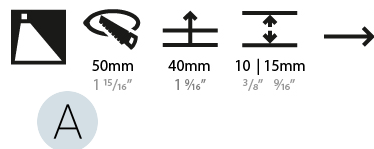

1. To build a product code in our configurator select the specify button on the base model # product page
2. To build a manual product code on this datasheet choose from the options listed below in blue font and add the suffix to the base model #

GENERAL

Series: Delight
Subseries: Delight Lollipop Round Wide
Partner: Prolicht
Division: Architectural
Installation: Recessed
Product Type: Step Light
Mounting Location: Wall
Light Distribution: Asymmetric

PHYSICAL

Shape: Round
Diameter (mm): 55
Diameter (in): 2 ³/₁₆
Depth (mm): 35
Depth (in): 1 ³/₈
Min. Recessing Depth (mm): 40
Min. Recessing Depth (in): 1 ⁹/₁₆
Weight (kg): 0.11
Weight (lbs): 0.25
Fixture Finish: SSR / BKV / CWI / CRY / HAB / UFT / ITA / RUA / FTG / MYG / LOD / PUS / FRO / FUP / KIA / POP / BLS / SPG / MEY / GOH / CHC / COM / ABZ / JAG / OBR / MOS / ROR
Fixture Material: Aluminum

ELECTRICAL

Lamp Type: LED (Zhaga Standard)
Input Wattage (W): 2.2
Total Output Wattage (W): 2
Dimming: 0-10V Dimming / Phase Dimming (120Vac Only)
Driver Included: No
Driver Location: Remote
Driver Type: Constant Current - 120 / 277Vac
Input Voltage (V): 120 - 277
Constant Current (MA): 700

LED

Number of LEDs: 1
Color Temperature (°K): 2700 / 3000 / 4000
Max. Delivered Lumen (lm): 150 / 160 / 170
CRI: >90 CRI
Lamp Life (hrs): 50000

OPTICAL

RATINGS AND CERTIFICATIONS

Certified By: Certified for North American Standards
IP rating: IP20