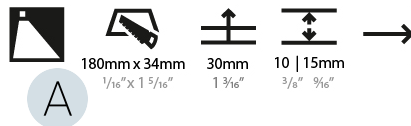

GENERAL

Series: Delight
Subseries: Delight String Step
Partner: Prolicht
Division: Architectural
Installation: Recessed
Product Type: Step Light
Mounting Location: Wall
Light Distribution: Asymmetric

PHYSICAL

Shape: Rectangle
Length (mm): 190
Length (in): 7 1/2
Height (mm): 40
Depth (mm): 27
Height (in): 1 9/16
Depth (in): 1 1/16
Ceiling Thickness (mm): 10 / 12 / 15
Ceiling Thickness (in): 3/8 or 1/2 or 9/16
Min. Recessing Depth (mm): 30
Min. Recessing Depth (in): 1 3/16
Weight (kg): 0.208
Weight (lbs): 0.4576
Fixture Finish: SSR / BKV / CWI / CRY / HAB / UFT / ITA / RUA / FTG / MYG / LOD / PUS / FRO / FUP / KIA / POP / BLS / SPG / MEY / GOH / CHC / COM / ABZ / JAG / OBR / MOS / ROR
Fixture Material: Aluminum
Cut-out Measurements: 140mm / 5 1/2" x 34mm / 1 5/16"

ELECTRICAL

Lamp Type: LED (Zhaga Standard)
Input Wattage (W): 2.2
Total Output Wattage (W): 2
Dimming: 0-10V Dimming / Phase Dimming (120Vac Only)
Driver Included: No
Driver Location: Remote
Driver Type: Constant Voltage - 120 / 277Vac
Driver Class: Class 2
Input Voltage (V): 120 - 277
Output Voltage (V): 24

LED

Number of LEDs: 1
Color Temperature (°K): 3000 / 3500 / 5000
Max. Delivered Lumen (lm): 60
CRI: >80 CRI
Lamp Life (hrs): 50000

OPTICAL

RATINGS AND CERTIFICATIONS

Certified By: Certified for North American Standards
IP rating: IP20

PROJECT
TYPE
SPECIFIER
QUANTITY
DATE