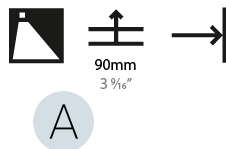

1. To build a product code in our configurator select the specify button on the base model # product page
2. To build a manual product code on this datasheet choose from the options listed below in blue font and add the suffix to the base model #

GENERAL

Series: Delight
Subseries: Delight Gooo! Floorwash
Partner: Prolicht
Division: Architectural
Installation: Recessed
Product Type: Step Light
Mounting Location: Wall
Light Distribution: Asymmetric

PHYSICAL

Shape: Square
Length (mm): 90
Length (in): 3 ⁹/₁₆
Width (mm): 90
Width (in): 3 ⁹/₁₆
Height (mm): 82
Height (in): 3 ¹/₄
Min. Recessing Depth (mm): 90
Min. Recessing Depth (in): 3 ⁹/₁₆
Weight (kg): 0.3
Weight (lbs): 0.66
Fixture Finish: SSR / BKV / CWI / CRY / HAB / UFT / ITA / RUA / FTG / MYG / LOD / PUS / FRO / FUP / KIA / POP / BLS / SPG / MEY / GOH / CHC / COM / ABZ / JAG / OBR / MOS / ROR
Fixture Material: Metal

ELECTRICAL

Lamp Type: LED (Zhaga Standard)
Input Wattage (W): 2.1
Total Output Wattage (W): 1.9
Dimming: Non-Dimming / Phase Dimming (120Vac only) / 0-10V Dimming
Driver Included: No
Driver Location: Remote
Driver Type: Constant Current - Universal
Input Voltage (V): 120 - 277
Constant Current (MA): 350

LED

Number of LEDs: 1
Color Temperature (°K): 2700 / 3000 / 4000
Max. Delivered Lumen (lm): 121 / 128 / 146
CRI: >90 CRI
Lamp Life (hrs): 50000

OPTICAL

RATINGS AND CERTIFICATIONS

Certified By: Certified for North American Standards
IP rating: IP20