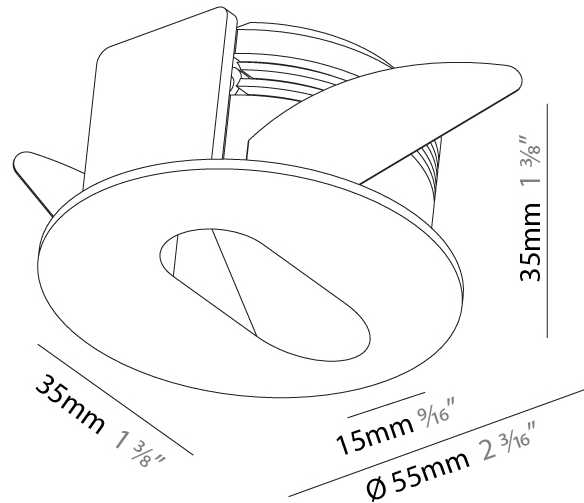

A35693- -

base number   Color   Finishes
Temperature   (Diamond)

1. To build a product code in our configurator select the specify button on the base model # product page
2. To build a manual product code on this datasheet choose from the options listed below in blue font and add the suffix to the base model #

GENERAL

Series: Delight
Subseries: Delight Lollipop Round Wide
Partner: Prolicht
Division: Architectural
Installation: Recessed
Product Type: Step Light
Mounting Location: Wall
Light Distribution: Asymmetric

PHYSICAL

Shape: Round
Diameter (mm): 55
Diameter (in): 2 ³/₁₆
Depth (mm): 35
Depth (in): 1 ³/₈
Min. Recessing Depth (mm): 40
Min. Recessing Depth (in): 1 ⁹/₁₆
Weight (kg): 0.11
Weight (lbs): 0.25
Fixture Finish: SSR / BKV / CWI / CRY / HAB / UFT / ITA / RUA / FTG / MYG / LOD / PUS / FRO / FUP / KIA / POP / BLS / SPG / MEY / GOH / CHC / COM / ABZ / JAG / OBR / MOS / ROR
Fixture Material: Aluminum

ELECTRICAL

Lamp Type: LED (Zhaga Standard)
Input Wattage (W): 2.2
Total Output Wattage (W): 2
Dimming: 0-10V Dimming / Phase Dimming (120Vac Only)
Driver Included: No
Driver Location: Remote
Driver Type: Constant Current - 120 / 277Vac
Input Voltage (V): 120 - 277
Constant Current (MA): 700

LED

Number of LEDs: 1
Color Temperature (°K): 2700 / 3000 / 4000
Max. Delivered Lumen (lm): 150 / 160 / 170
CRI: >90 CRI
Lamp Life (hrs): 50000

OPTICAL

RATINGS AND CERTIFICATIONS

Certified By: Certified for North American Standards
IP rating: IP20