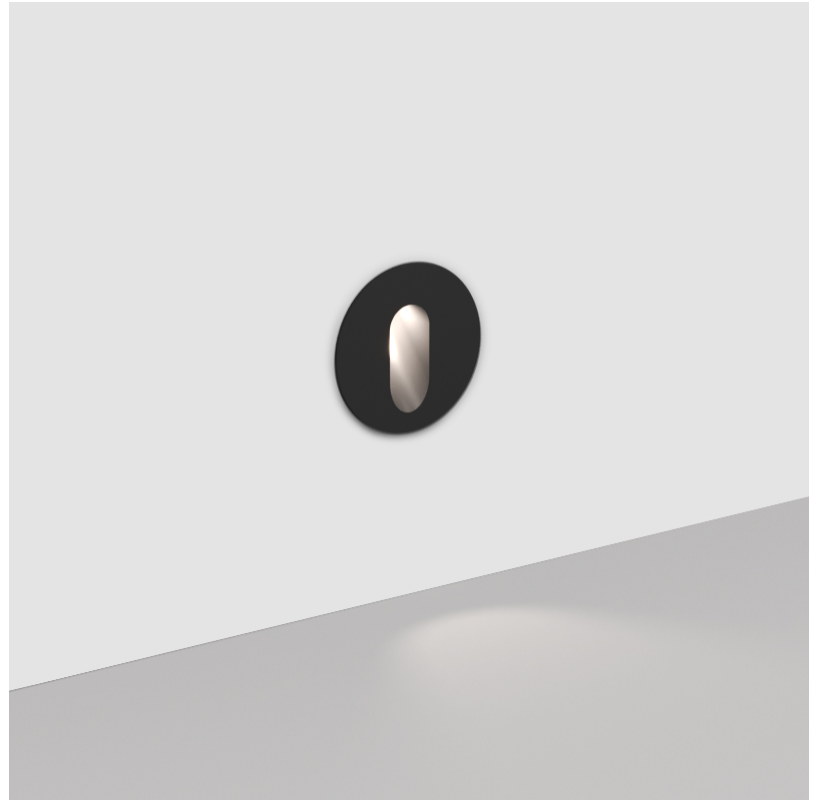

A35693- -

base number   Color   Finishes
Temperature   (Diamond)

1. To build a product code in our configurator select the specify button on the base model # product page
2. To build a manual product code on this datasheet choose from the options listed below in blue font and add the suffix to the base model #

GENERAL

Series: Delight
Subseries: Delight Lollipop Round Wide
Partner: Prolicht
Division: Architectural
Installation: Recessed
Product Type: Step Light
Mounting Location: Wall
Light Distribution: Asymmetric

PHYSICAL

Shape: Round
Diameter (mm): 55
Diameter (in): 2 ³/₁₆
Depth (mm): 35
Depth (in): 1 ³/₈
Min. Recessing Depth (mm): 40
Min. Recessing Depth (in): 1 ⁹/₁₆
Weight (kg): 0.11
Weight (lbs): 0.25

Fixture Finish: SSR / BKV / CWI / CRY / HAB / UFT / ITA / RUA / FTG / MYG / LOD / PUS / FRO / FUP / KIA / POP / BLS / SPG / MEY / GOH / CHC / COM / ABZ / JAG / OBR / MOS / ROR
Fixture Material: Aluminum

ELECTRICAL

Lamp Type: LED (Zhaga Standard)
Input Wattage (W): 2.2
Total Output Wattage (W): 2
Dimming: 0-10V Dimming / Phase Dimming (120Vac Only)
Driver Included: No
Driver Location: Remote
Driver Type: Constant Current - 120 / 277Vac
Input Voltage (V): 120 - 277
Constant Current (MA): 700

LED

Number of LEDs: 1
Color Temperature (°K): 2700 / 3000 / 4000
Max. Delivered Lumen (lm): 150 / 160 / 170
CRI: >90 CRI
Lamp Life (hrs): 50000

OPTICAL

RATINGS AND CERTIFICATIONS

Certified By: Certified for North American Standards
IP rating: IP20