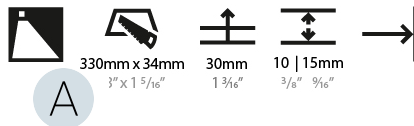

GENERAL

Series: Delight
Subseries: Delight String Step
Partner: Prolicht
Division: Architectural
Installation: Recessed
Product Type: Step Light
Mounting Location: Wall
Light Distribution: Asymmetric

PHYSICAL

Shape: Rectangle
Length (mm): 340
Length (in): 13 3/8
Height (mm): 40
Depth (mm): 27
Height (in): 1 9/16
Depth (in): 1 1/16
Ceiling Thickness (mm): 10 / 12 / 15
Ceiling Thickness (in): 3/8 or 1/2 or 9/16
Min. Recessing Depth (mm): 30
Min. Recessing Depth (in): 1 3/16
Weight (kg): 0.404
Weight (lbs): 0.89
Fixture Finish: SSR / BKV / CWI / CRY / HAB / UFT / ITA / RUA / FTG / MYG / LOD / PUS / FRO / FUP / KIA / POP / BLS / SPG / MEY / GOH / CHC / COM / ABZ / JAG / OBR / MOS / ROR
Fixture Material: Aluminum
Cut-out Measurements: 330mm / 13" x 34mm / 1 5/16"

ELECTRICAL

Lamp Type: LED (Zhaga Standard)
Input Wattage (W): 4
Total Output Wattage (W): 3.6
Dimming: 0-10V Dimming / Phase Dimming (120Vac Only)
Driver Included: No
Driver Location: Remote
Driver Type: Constant Voltage - 120 / 277Vac
Driver Class: Class 2
Input Voltage (V): 120 - 277
Output Voltage (V): 24

LED

Number of LEDs: 1
Color Temperature (°K): 3000 / 3500 / 5000
Max. Delivered Lumen (lm): 120
CRI: >80 CRI
Lamp Life (hrs): 50000

OPTICAL

RATINGS AND CERTIFICATIONS

Certified By: Certified for North American Standards
IP rating: IP20