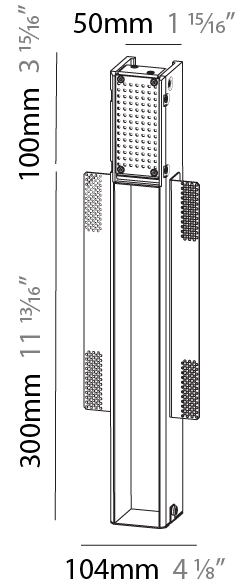

PHYSICAL

Shape: Rectangle
Width (mm): 50
Width (in): 1 15/16
Height (mm): 300
Depth (mm): 50
Height (in): 11 13/16
Depth (in): 1 15/16
Ceiling Thickness (mm): 10 / 12.5 / 15 / 25 / 30
Ceiling Thickness (in): 3/8 or 1/2 or 9/16 or 1 or 1 3/16
Min. Recessing Depth (mm): 90
Min. Recessing Depth (in): 3 9/16
Weight (kg): 1.2
Weight (lbs): 2.65
Fixture Finish: SSR / BKV / CWI / CRY / HAB / UFT / ITA / RUA / FTG / MYG / LOD / PUS / FRO / FUP / KIA / POP / BLS / SPG / MEY / GOH / CHC / COM / ABZ / JAG / OBR / MOS / ROR
Fixture Material: Aluminum
Cut-out Measurements: 402mm / 15 13/16" x 52mm / 2 1/16"
Upon Request: Unique Sizes Unique Ceiling Thickness

ELECTRICAL

Lamp Type: LED (Zhaga Standard)
Input Wattage (W): 1..1
Total Output Wattage (W): 1.0
Dimming: Non-Dimmable
Driver Included: Yes
Driver Location: Integrated
Driver Type: Constant Current - 120 / 277Vac
Driver Class: Class 2
Input Voltage (V): 120 - 277
Constant Current (MA): 350
Upon Request: Phase and 0-10V Dimming (Remote only)

LED

Number of LEDs: 1
Color Temperature (°K): 2700 / 3000 / 4000
Max. Delivered Lumen (lm): 57.4 / 60.2 / 64.8
CRI: >90 CRI
Lamp Life (hrs): 50000
Upon Request: RGB-W Special Color Temperature

OPTICAL

RATINGS AND CERTIFICATIONS

Certified By: Certified for North American Standards
IP rating: IP20