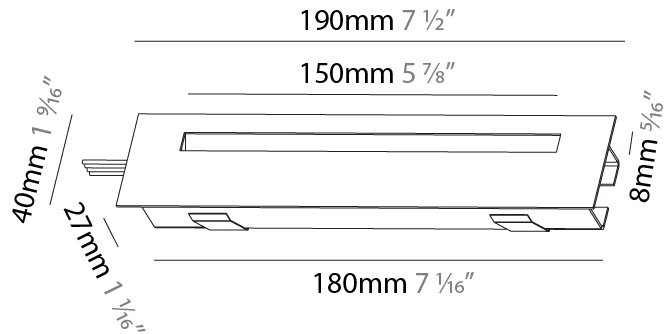

GENERAL

Series: Delight
Subseries: Delight String Step
Partner: Prolicht
Division: Architectural
Installation: Recessed
Product Type: Step Light
Mounting Location: Wall
Light Distribution: Asymmetric

PHYSICAL

Shape: Rectangle
Length (mm): 190
Length (in): 7 1/2
Height (mm): 40
Depth (mm): 27
Height (in): 1 9/16
Depth (in): 1 1/16
Ceiling Thickness (mm): 10 / 12 / 15
Ceiling Thickness (in): 3/8 or 1/2 or 9/16
Min. Recessing Depth (mm): 30
Min. Recessing Depth (in): 1 3/16
Weight (kg): 0.208
Weight (lbs): 0.4576
Fixture Finish: SSR / BKV / CWI / CRY / HAB / UFT / ITA / RUA / FTG / MYG / LOD / PUS / FRO / FUP / KIA / POP / BLS / SPG / MEY / GOH / CHC / COM / ABZ / JAG / OBR / MOS / ROR
Fixture Material: Aluminum
Cut-out Measurements: 140mm / 5 1/2" x 34mm / 1 5/16"

ELECTRICAL

Lamp Type: LED (Zhaga Standard)
Input Wattage (W): 2.2
Total Output Wattage (W): 2
Dimming: 0-10V Dimming / Phase Dimming (120Vac Only)
Driver Included: No
Driver Location: Remote
Driver Type: Constant Voltage - 120 / 277Vac
Driver Class: Class 2
Input Voltage (V): 120 - 277
Output Voltage (V): 24

LED

Number of LEDs: 1
Color Temperature (°K): 3000 / 3500 / 5000
Max. Delivered Lumen (lm): 60
CRI: >80 CRI
Lamp Life (hrs): 50000

OPTICAL

RATINGS AND CERTIFICATIONS

Certified By: Certified for North American Standards
IP rating: IP20

PROJECT
TYPE
SPECIFIER
QUANTITY
DATE