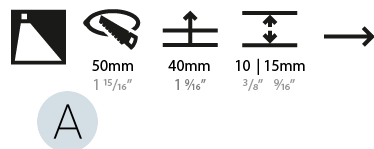

A35693- -

base number   Color   Finishes
Temperature   (Diamond)

1. To build a product code in our configurator select the specify button on the base model # product page
2. To build a manual product code on this datasheet choose from the options listed below in blue font and add the suffix to the base model #

GENERAL

Series: Delight
Subseries: Delight Lollipop Round Wide
Partner: Prolicht
Division: Architectural
Installation: Recessed
Product Type: Step Light
Mounting Location: Wall
Light Distribution: Asymmetric

PHYSICAL

Shape: Round
Diameter (mm): 55
Diameter (in): 2 ³/₁₆
Depth (mm): 35
Depth (in): 1 ³/₈
Min. Recessing Depth (mm): 40
Min. Recessing Depth (in): 1 ⁹/₁₆
Weight (kg): 0.11
Weight (lbs): 0.25

Fixture Finish: SSR / BKV / CWI / CRY / HAB / UFT / ITA / RUA / FTG / MYG / LOD / PUS / FRO / FUP / KIA / POP / BLS / SPG / MEY / GOH / CHC / COM / ABZ / JAG / OBR / MOS / ROR
Fixture Material: Aluminum

ELECTRICAL

Lamp Type: LED (Zhaga Standard)
Input Wattage (W): 2.2
Total Output Wattage (W): 2
Dimming: 0-10V Dimming / Phase Dimming (120Vac Only)
Driver Included: No
Driver Location: Remote
Driver Type: Constant Current - 120 / 277Vac
Input Voltage (V): 120 - 277
Constant Current (MA): 700

LED

Number of LEDs: 1
Color Temperature (°K): 2700 / 3000 / 4000
Max. Delivered Lumen (lm): 150 / 160 / 170
CRI: >90 CRI
Lamp Life (hrs): 50000

OPTICAL

RATINGS AND CERTIFICATIONS

Certified By: Certified for North American Standards
IP rating: IP20