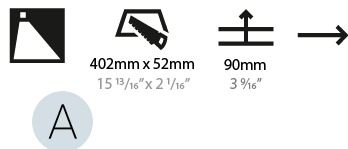

PHYSICAL

Shape: Rectangle
Width (mm): 50
Width (in): 1 15/16
Height (mm): 300
Depth (mm): 50
Height (in): 11 13/16
Depth (in): 1 15/16
Ceiling Thickness (mm): 10 / 12.5 / 15 / 25 / 30
Ceiling Thickness (in): 3/8 or 1/2 or 9/16 or 1 or 1 3/16
Min. Recessing Depth (mm): 90
Min. Recessing Depth (in): 3 9/16
Weight (kg): 1.2
Weight (lbs): 2.65
Fixture Finish: SSR / BKV / CWI / CRY / HAB / UFT / ITA / RUA / FTG / MYG / LOD / PUS / FRO / FUP / KIA / POP / BLS / SPG / MEY / GOH / CHC / COM / ABZ / JAG / OBR / MOS / ROR
Fixture Material: Aluminum
Cut-out Measurements: 402mm / 15 13/16" x 52mm / 2 1/16"
Upon Request: Unique Sizes Unique Ceiling Thickness

ELECTRICAL

Lamp Type: LED (Zhaga Standard)
Input Wattage (W): 1..1
Total Output Wattage (W): 1.0
Dimming: Non-Dimmable
Driver Included: Yes
Driver Location: Integrated
Driver Type: Constant Current - 120 / 277Vac
Driver Class: Class 2
Input Voltage (V): 120 - 277
Constant Current (MA): 350
Upon Request: Phase and 0-10V Dimming (Remote only)

LED

Number of LEDs: 1
Color Temperature (°K): 2700 / 3000 / 4000
Max. Delivered Lumen (lm): 57.4 / 60.2 / 64.8
CRI: >90 CRI
Lamp Life (hrs): 50000
Upon Request: RGB-W Special Color Temperature

OPTICAL

RATINGS AND CERTIFICATIONS

Certified By: Certified for North American Standards
IP rating: IP20