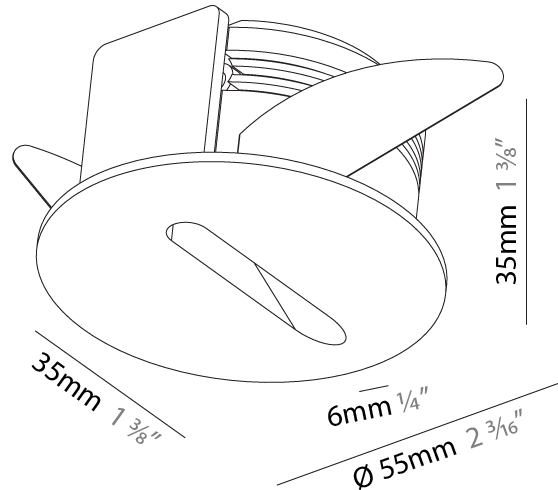

GENERAL

Series: Delight
Subseries: Delight Lollipop Round
Partner: Prolicht
Division: Architectural
Installation: Recessed
Product Type: Step Light
Mounting Location: Wall
Light Distribution: Asymmetric

PHYSICAL

Shape: Round
Diameter (mm): 55
Diameter (in): 2 3/16
Depth (mm): 35
Depth (in): 1 3/8
Ceiling Thickness (mm): 10 / 15
Min. Recessing Depth (mm): 40
Min. Recessing Depth (in): 1 9/16
Weight (kg): 0.11
Weight (lbs): 0.25
Fixture Finish: SSR / BKV / CWI / CRY / HAB / UFT / ITA / RUA / FTG / MYG / LOD / PUS / FRO / FUP / KIA / POP / BLS / SPG / MEY / GOH / CHC / COM / ABZ / JAG / OBR / MOS / ROR
Fixture Material: Aluminum
Cut-out Measurements: Ø50mm / 1 15/16"

ELECTRICAL

Lamp Type: LED (Zhaga Standard)
Input Wattage (W): 2.2
Total Output Wattage (W): 2
Dimming: 0-10V Dimming / Phase Dimming (120Vac Only)
Driver Included: No
Driver Location: Remote
Driver Type: Constant Current - 120 / 277Vac
Input Voltage (V): 120 - 277
Constant Current (MA): 700

LED

Number of LEDs: 1
Color Temperature (°K): 2700 / 3000 / 4000
Max. Delivered Lumen (lm): 80 / 80 / 90
CRI: >90 CRI
Lamp Life (hrs): 50000

OPTICAL

RATINGS AND CERTIFICATIONS

Certified By: Certified for North American Standards
IP rating: IP20

PROJECT
TYPE
SPECIFIER
QUANTITY
DATE