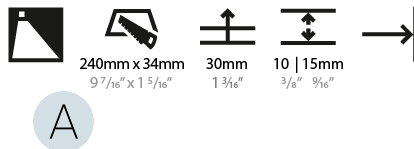

GENERAL

Series: Delight
Subseries: Delight String
Partner: Prolicht
Division: Architectural
Installation: Recessed
Product Type: Step Light
Mounting Location: Wall
Light Distribution: Asymmetric

PHYSICAL

Shape: Rectangle
Width (mm): 40
Width (in): 1 9/16
Height (mm): 250
Depth (mm): 26
Height (in): 9 13/16
Depth (in): 1
Ceiling Thickness (mm): 10 / 12 / 15
Ceiling Thickness (in): 3/8 or 1/2 or 9/16
Min. Recessing Depth (mm): 30
Min. Recessing Depth (in): 1 3/16
Weight (kg): .83
Weight (lbs): 1.8
Fixture Finish: SSR / BKV / CWI / CRY / HAB / UFT / ITA / RUA / FTG / MYG / LOD / PUS / FRO / FUP / KIA / POP / BLS / SPG / MEY / GOH / CHC / COM / ABZ / JAG / OBR / MOS / ROR
Fixture Material: Aluminum
Cut-out Measurements: 240mm / 9 7/16" x 34mm / 1 5/16"

ELECTRICAL

Lamp Type: LED (Zhaga Standard)
Input Wattage (W): 2.2
Total Output Wattage (W): 2
Dimming: Non-Dimming / Phase Dimming (120Vac only) / 0-10V Dimming
Driver Included: No
Driver Location: Remote
Driver Type: Constant Current - 120 / 277Vac
Driver Class: Class 2
Input Voltage (V): 120 - 277
Constant Current (MA): 700

LED

Number of LEDs: 1
Color Temperature (°K): 2700 / 3000 / 3500 / 4000
Max. Delivered Lumen (lm): 30
CRI: >90 CRI
Lamp Life (hrs): 50000

OPTICAL

RATINGS AND CERTIFICATIONS

Certified By: Certified for North American Standards
IP rating: IP20