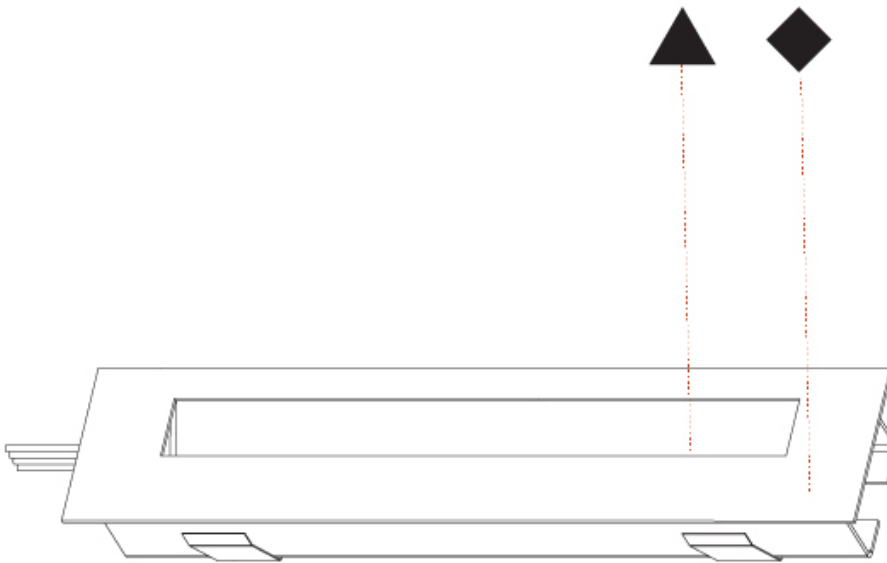

DELIGHT STRING STEP WIDE RECESSED

A35702-

PROJECT

TYPE

SPECIFIER

QUANTITY

DATE

PROJECT	_____
TYPE	_____
SPECIFIER	_____
QUANTITY	_____
DATE	_____