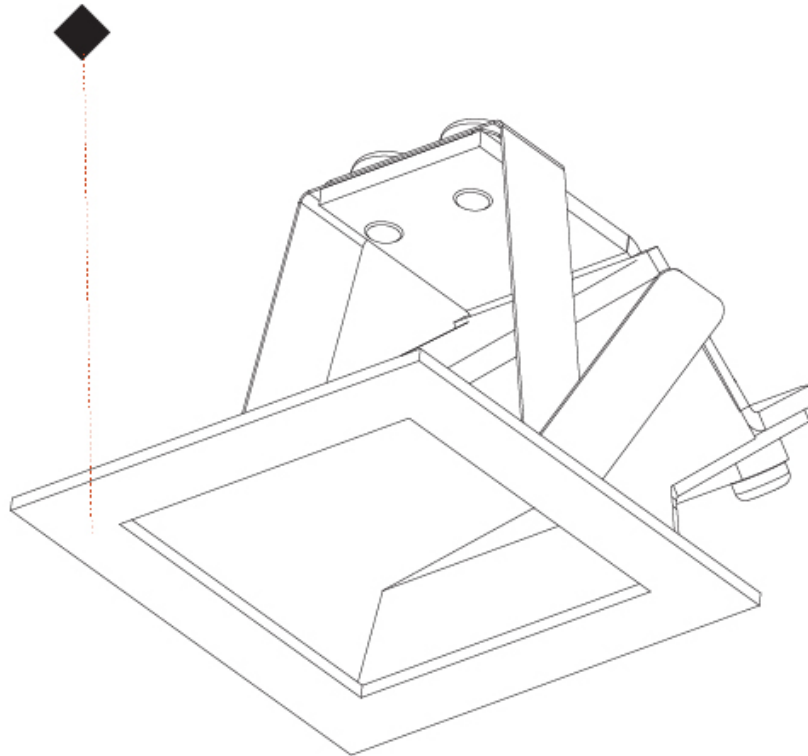

DELIGHT GOOO! RECESSED

A35644-

PROJECT

TYPE

SPECIFIER

QUANTITY

DATE

DELIGHT GOOO! RECESSED