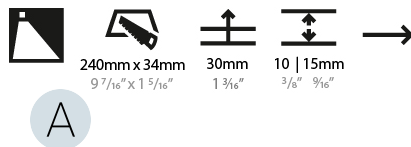

GENERAL

Series: Delight
Subseries: Delight String Wide
Partner: Prolicht
Division: Architectural
Installation: Recessed
Product Type: Step Light
Mounting Location: Wall
Light Distribution: Asymmetric

PHYSICAL

Shape: Rectangle
Length (mm): 250
Length (in): 9 ¹³/₁₆"
Width (mm): 40
Width (in): 1 ⁹/₁₆"
Height (mm): 250
Depth (mm): 26
Height (in): 9 ¹³/₁₆"
Depth (in): 1
Ceiling Thickness (mm): 10 / 12 / 15
Ceiling Thickness (in): 3/8 or 1/2 or 9/16
Min. Recessing Depth (mm): 30
Min. Recessing Depth (in): 1 ³/₁₆"
Weight (kg): .83
Weight (lbs): 1.8
Fixture Finish: SSR / BKV / CWI / CRY / HAB / UFT / ITA / RUA / FTG / MYG / LOD / PUS / FRO / FUP / KIA / POP / BLS / SPG / MEY / GOH / CHC / COM / ABZ / JAG / OBR / MOS / ROR
Fixture Material: Aluminum
Cut-out Measurements: 240mm / 9 7/16" x 34mm / 1 5/16"

ELECTRICAL

Lamp Type: LED (Zhaga Standard)
Input Wattage (W): 2.2
Total Output Wattage (W): 2
Dimming: 0-10V Dimming / Phase Dimming (120Vac Only)
Driver Included: No
Driver Location: Remote
Driver Type: Constant Current - 120 / 277Vac
Driver Class: Class 2
Input Voltage (V): 120 - 277
Constant Current (MA): 700

LED

Number of LEDs: 1
Color Temperature (°K): 2700 / 3000 / 3500 / 4000
Max. Delivered Lumen (lm): 60 / 60 / 68 / 70
CRI: >90 CRI
Lamp Life (hrs): 50000

OPTICAL

RATINGS AND CERTIFICATIONS

Certified By: Certified for North American Standards
IP rating: IP20