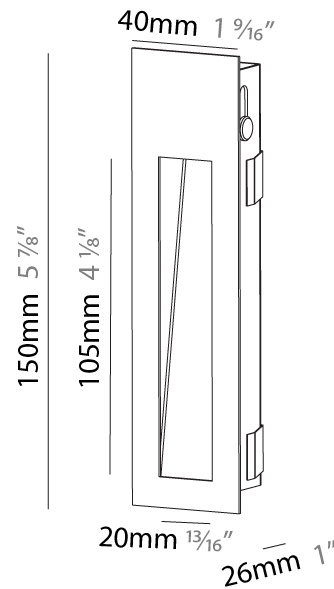

GENERAL

Series: Delight
Subseries: Delight String Wide
Partner: Prolicht
Division: Architectural
Installation: Recessed
Product Type: Step Light
Mounting Location: Wall
Light Distribution: Asymmetric

PHYSICAL

Shape: Rectangle
Width (mm): 40
Width (in): 1 9/16
Height (mm): 150
Depth (mm): 26
Height (in): 5 7/8
Depth (in): 1
Ceiling Thickness (mm): 10 / 12 / 15
Ceiling Thickness (in): 3/8 or 1/2 or 9/16
Min. Recessing Depth (mm): 30
Min. Recessing Depth (in): 1 3/16
Weight (kg): 0.21
Weight (lbs): 0.46
Screws: No visible screws
Fixture Finish: SSR / BKV / CWI / CRY / HAB / UFT / ITA / RUA / FTG / MYG / LOD / PUS / FRO / FUP / KIA / POP / BLS / SPG / MEY / GOH / CHC / COM / ABZ / JAG / OBR / MOS / ROR
Fixture Material: Aluminum
Cut-out Measurements: 140mm / 5 1/2" x 34mm / 1 5/16"

ELECTRICAL

Lamp Type: LED (Zhaga Standard)
Input Wattage (W): 2.2
Total Output Wattage (W): 2
Dimming: Non-Dimming / Phase Dimming (120Vac only) / 0-10V Dimming
Driver Included: No
Driver Location: Remote
Driver Type: Constant Current - 120 / 277Vac
Driver Class: Class 2
Input Voltage (V): 120 - 277
Constant Current (MA): 700

LED

Number of LEDs: 1
Color Temperature (°K): 2700 / 3000 / 3500 / 4000
Max. Delivered Lumen (lm): 60 / 60 / 68 / 70
CRI: >90 CRI
Lamp Life (hrs): 50000

OPTICAL

RATINGS AND CERTIFICATIONS

Certified By: Certified for North American Standards
IP rating: IP20