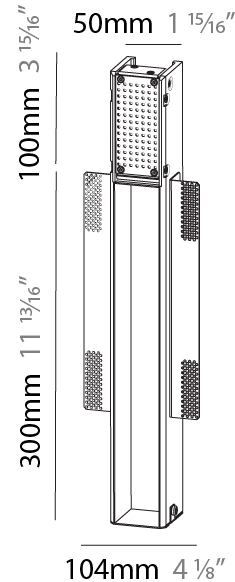

PHYSICAL

Shape: Rectangle
Width (mm): 50
Width (in): 1 15/16
Height (mm): 300
Depth (mm): 50
Height (in): 11 13/16
Depth (in): 1 15/16
Ceiling Thickness (mm): 10 / 12.5 / 15 / 25 / 30
Ceiling Thickness (in): 3/8 or 1/2 or 9/16 or 1 or 1 3/16
Min. Recessing Depth (mm): 90
Min. Recessing Depth (in): 3 9/16
Weight (kg): 1.2
Weight (lbs): 2.65
Fixture Finish: SSR / BKV / CWI / CRY / HAB / UFT / ITA / RUA / FTG / MYG / LOD / PUS / FRO / FUP / KIA / POP / BLS / SPG / MEY / GOH / CHC / COM / ABZ / JAG / OBR / MOS / ROR
Fixture Material: Aluminum
Cut-out Measurements: 402mm / 15 13/16" x 52mm / 2 1/16"
Upon Request: Unique Sizes Unique Ceiling Thickness

ELECTRICAL

Lamp Type: LED (Zhaga Standard)
Input Wattage (W): 1..1
Total Output Wattage (W): 1.0
Dimming: Non-Dimmable
Driver Included: Yes
Driver Location: Integrated
Driver Type: Constant Current - 120 / 277Vac
Driver Class: Class 2
Input Voltage (V): 120 - 277
Constant Current (MA): 350
Upon Request: Phase and 0-10V Dimming (Remote only)

LED

Number of LEDs: 1
Color Temperature (°K): 2700 / 3000 / 4000
Max. Delivered Lumen (lm): 57.4 / 60.2 / 64.8
CRI: >90 CRI
Lamp Life (hrs): 50000
Upon Request: RGB-W Special Color Temperature

OPTICAL

RATINGS AND CERTIFICATIONS

Certified By: Certified for North American Standards
IP rating: IP20