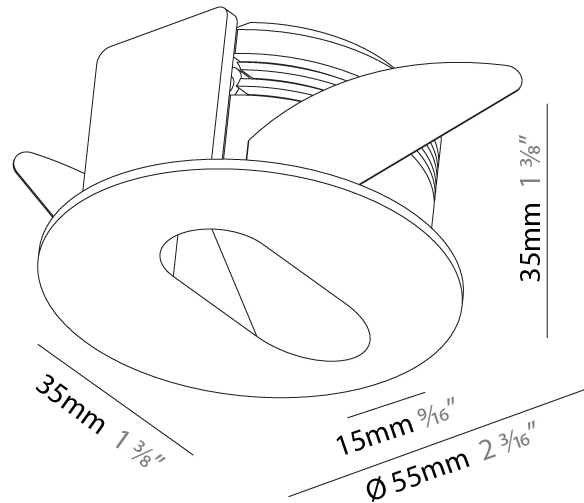

1. To build a product code in our configurator select the specify button on the base model # product page
2. To build a manual product code on this datasheet choose from the options listed below in blue font and add the suffix to the base model #

GENERAL

Series: Delight
Subseries: Delight Lollipop Round Wide
Partner: Prolicht
Division: Architectural
Installation: Recessed
Product Type: Step Light
Mounting Location: Wall
Light Distribution: Asymmetric

PHYSICAL

Shape: Round
Diameter (mm): 55
Diameter (in): 2 ³/₁₆
Depth (mm): 35
Depth (in): 1 ³/₈
Min. Recessing Depth (mm): 40
Min. Recessing Depth (in): 1 ⁹/₁₆
Weight (kg): 0.11
Weight (lbs): 0.25
Fixture Finish: SSR / BKV / CWI / CRY / HAB / UFT / ITA / RUA / FTG / MYG / LOD / PUS / FRO / FUP / KIA / POP / BLS / SPG / MEY / GOH / CHC / COM / ABZ / JAG / OBR / MOS / ROR
Fixture Material: Aluminum

ELECTRICAL

Lamp Type: LED (Zhaga Standard)
Input Wattage (W): 2.2
Total Output Wattage (W): 2
Dimming: 0-10V Dimming / Phase Dimming (120Vac Only)
Driver Included: No
Driver Location: Remote
Driver Type: Constant Current - 120 / 277Vac
Input Voltage (V): 120 - 277
Constant Current (MA): 700

LED

Number of LEDs: 1
Color Temperature (°K): 2700 / 3000 / 4000
Max. Delivered Lumen (lm): 150 / 160 / 170
CRI: >90 CRI
Lamp Life (hrs): 50000

OPTICAL

RATINGS AND CERTIFICATIONS

Certified By: Certified for North American Standards
IP rating: IP20