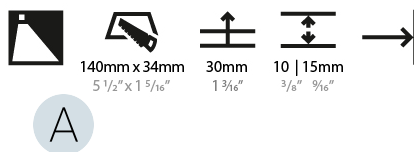

GENERAL

Series: Delight
Subseries: Delight String
Partner: Prolicht
Division: Architectural
Installation: Recessed
Product Type: Step Light
Mounting Location: Wall
Light Distribution: Asymmetric

PHYSICAL

Shape: Rectangle
Width (mm): 40
Width (in): 1 9/16
Height (mm): 150
Depth (mm): 26
Height (in): 5 7/8
Depth (in): 1
Ceiling Thickness (mm): 10 / 12 / 15
Ceiling Thickness (in): 3/8 or 1/2 or 9/16
Min. Recessing Depth (mm): 30
Min. Recessing Depth (in): 1 3/16
Weight (kg): .21
Weight (lbs): .46
Installation Requirement: 140mm / 5 1/2" x 34mm / 1 5/16"
Fixture Finish: SSR / BKV / CWI / CRY / HAB / UFT / ITA / RUA / FTG / MYG / LOD / PUS / FRO / FUP / KIA / POP / BLS / SPG / MEY / GOH / CHC / COM / ABZ / JAG / OBR / MOS / ROR
Fixture Material: Aluminum

ELECTRICAL

Lamp Type: LED (Zhaga Standard)
Input Wattage (W): 2.2
Total Output Wattage (W): 2
Dimming: Non-Dimming / Phase Dimming (120Vac only) / 0-10V Dimming
Driver Included: No
Driver Location: Remote
Driver Type: Constant Current - 120 / 277Vac
Driver Class: Class 2
Input Voltage (V): 120 - 277
Constant Current (MA): 700

LED

Number of LEDs: 1
Color Temperature (°K): 2700 / 3000 / 3500 / 4000
Max. Delivered Lumen (lm): 30
CRI: >90 CRI
Lamp Life (hrs): 50000

OPTICAL

RATINGS AND CERTIFICATIONS

Certified By: Certified for North American Standards
IP rating: IP20