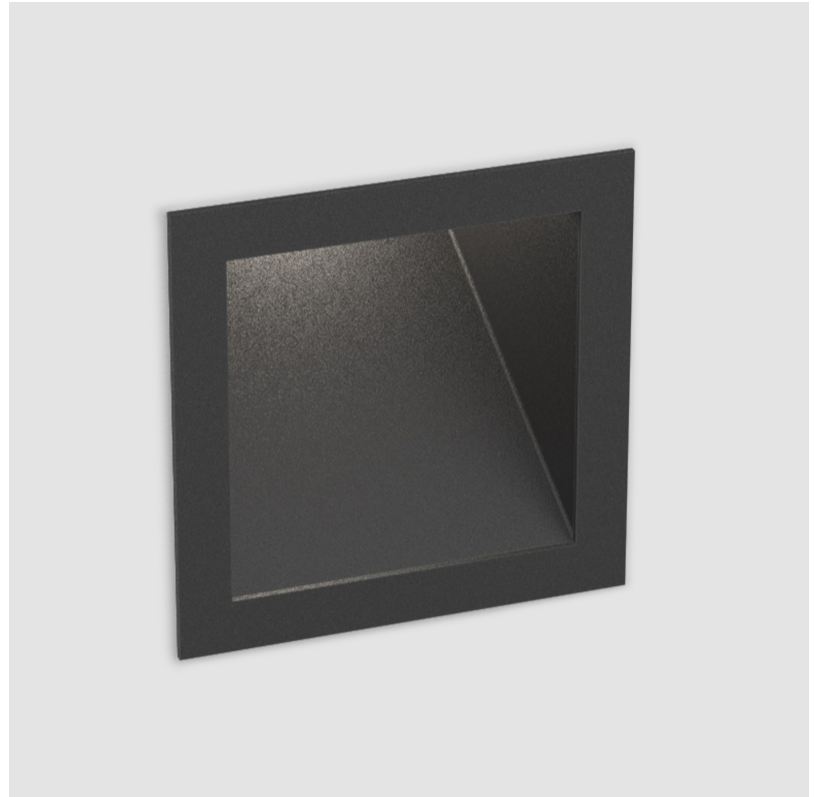

1. To build a product code in our configurator select the specify button on the base model # product page
2. To build a manual product code on this datasheet choose from the options listed below in blue font and add the suffix to the base model #

GENERAL

Series: Delight
Subseries: Delight Gooo! Floorwash
Partner: Prolicht
Division: Architectural
Installation: Recessed
Product Type: Step Light
Mounting Location: Wall
Light Distribution: Asymmetric

PHYSICAL

Shape: Square
Length (mm): 90
Length (in): 3 ⁹/₁₆
Width (mm): 90
Width (in): 3 ⁹/₁₆
Height (mm): 82
Height (in): 3 ¹/₄
Min. Recessing Depth (mm): 90
Min. Recessing Depth (in): 3 ⁹/₁₆
Weight (kg): 0.3
Weight (lbs): 0.66
Fixture Finish: SSR / BKV / CWI / CRY / HAB / UFT / ITA / RUA / FTG / MYG / LOD / PUS / FRO / FUP / KIA / POP / BLS / SPG / MEY / GOH / CHC / COM / ABZ / JAG / OBR / MOS / ROR
Fixture Material: Metal

ELECTRICAL

Lamp Type: LED (Zhaga Standard)
Input Wattage (W): 2.1
Total Output Wattage (W): 1.9
Dimming: Non-Dimming / Phase Dimming (120Vac only) / 0-10V Dimming
Driver Included: No
Driver Location: Remote
Driver Type: Constant Current - Universal
Input Voltage (V): 120 - 277
Constant Current (MA): 350

LED

Number of LEDs: 1
Color Temperature (°K): 2700 / 3000 / 4000
Max. Delivered Lumen (lm): 121 / 128 / 146
CRI: >90 CRI
Lamp Life (hrs): 50000

OPTICAL

RATINGS AND CERTIFICATIONS

Certified By: Certified for North American Standards
IP rating: IP20