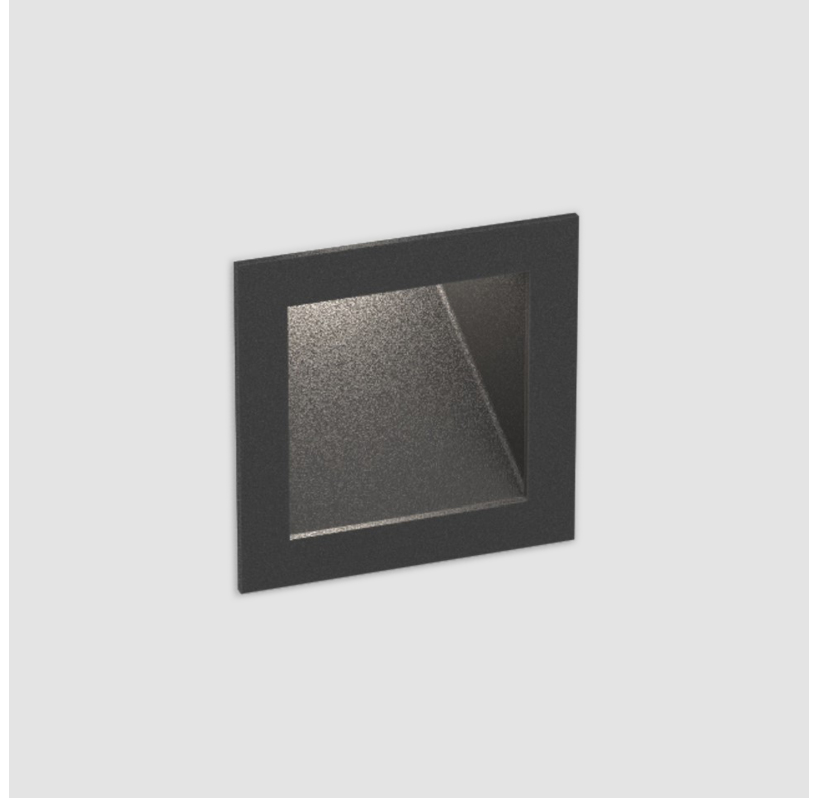

GENERAL

Series: Delight
Subseries: Delight Gooo!
Partner: Prolicht
Division: Architectural
Installation: Recessed
Product Type: Step Light
Mounting Location: Wall
Light Distribution: Asymmetric

PHYSICAL

Shape: Square
Length (mm): 55
Length (in): 2 3/16
Height (mm): 55
Depth (mm): 50
Height (in): 2 3/16
Depth (in): 1 15/16
Ceiling Thickness (mm): 10-15
Ceiling Thickness (in): 3/8 - 9/16
Min. Recessing Depth (mm): 15
Min. Recessing Depth (in): 9/16
Weight (kg): 0.11
Weight (lbs): 0.25
Fixture Finish: SSR / BKV / CWI / CRY / HAB / UFT / ITA / RUA / FTG / MYG / LOD / PUS / FRO / FUP / KIA / POP / BLS / SPG / MEY / GOH / CHC / COM / ABZ / JAG / OBR / MOS / ROR
Fixture Material: Aluminum

ELECTRICAL

Lamp Type: LED (Zhaga Standard)
Input Wattage (W): 2.2
Total Output Wattage (W): 2
Dimming: Tri-Mode (Non-Dimming and Phase Dimming (120Vac only) and 0-10V Dimming)
Driver Included: No
Driver Location: Remote
Driver Type: Constant Current - Universal
Input Voltage (V): 120 - 277
Constant Current (MA): 700

LED

Number of LEDs: 1
Color Temperature (°K): 2700 / 3000 / 4000
Max. Delivered Lumen (lm): 50
Nominal Lumen (lm): 170
CRI: >90 CRI
Lamp Life (hrs): 50000

OPTICAL

RATINGS AND CERTIFICATIONS

Certified By: Certified for North American Standards
IP rating: IP20